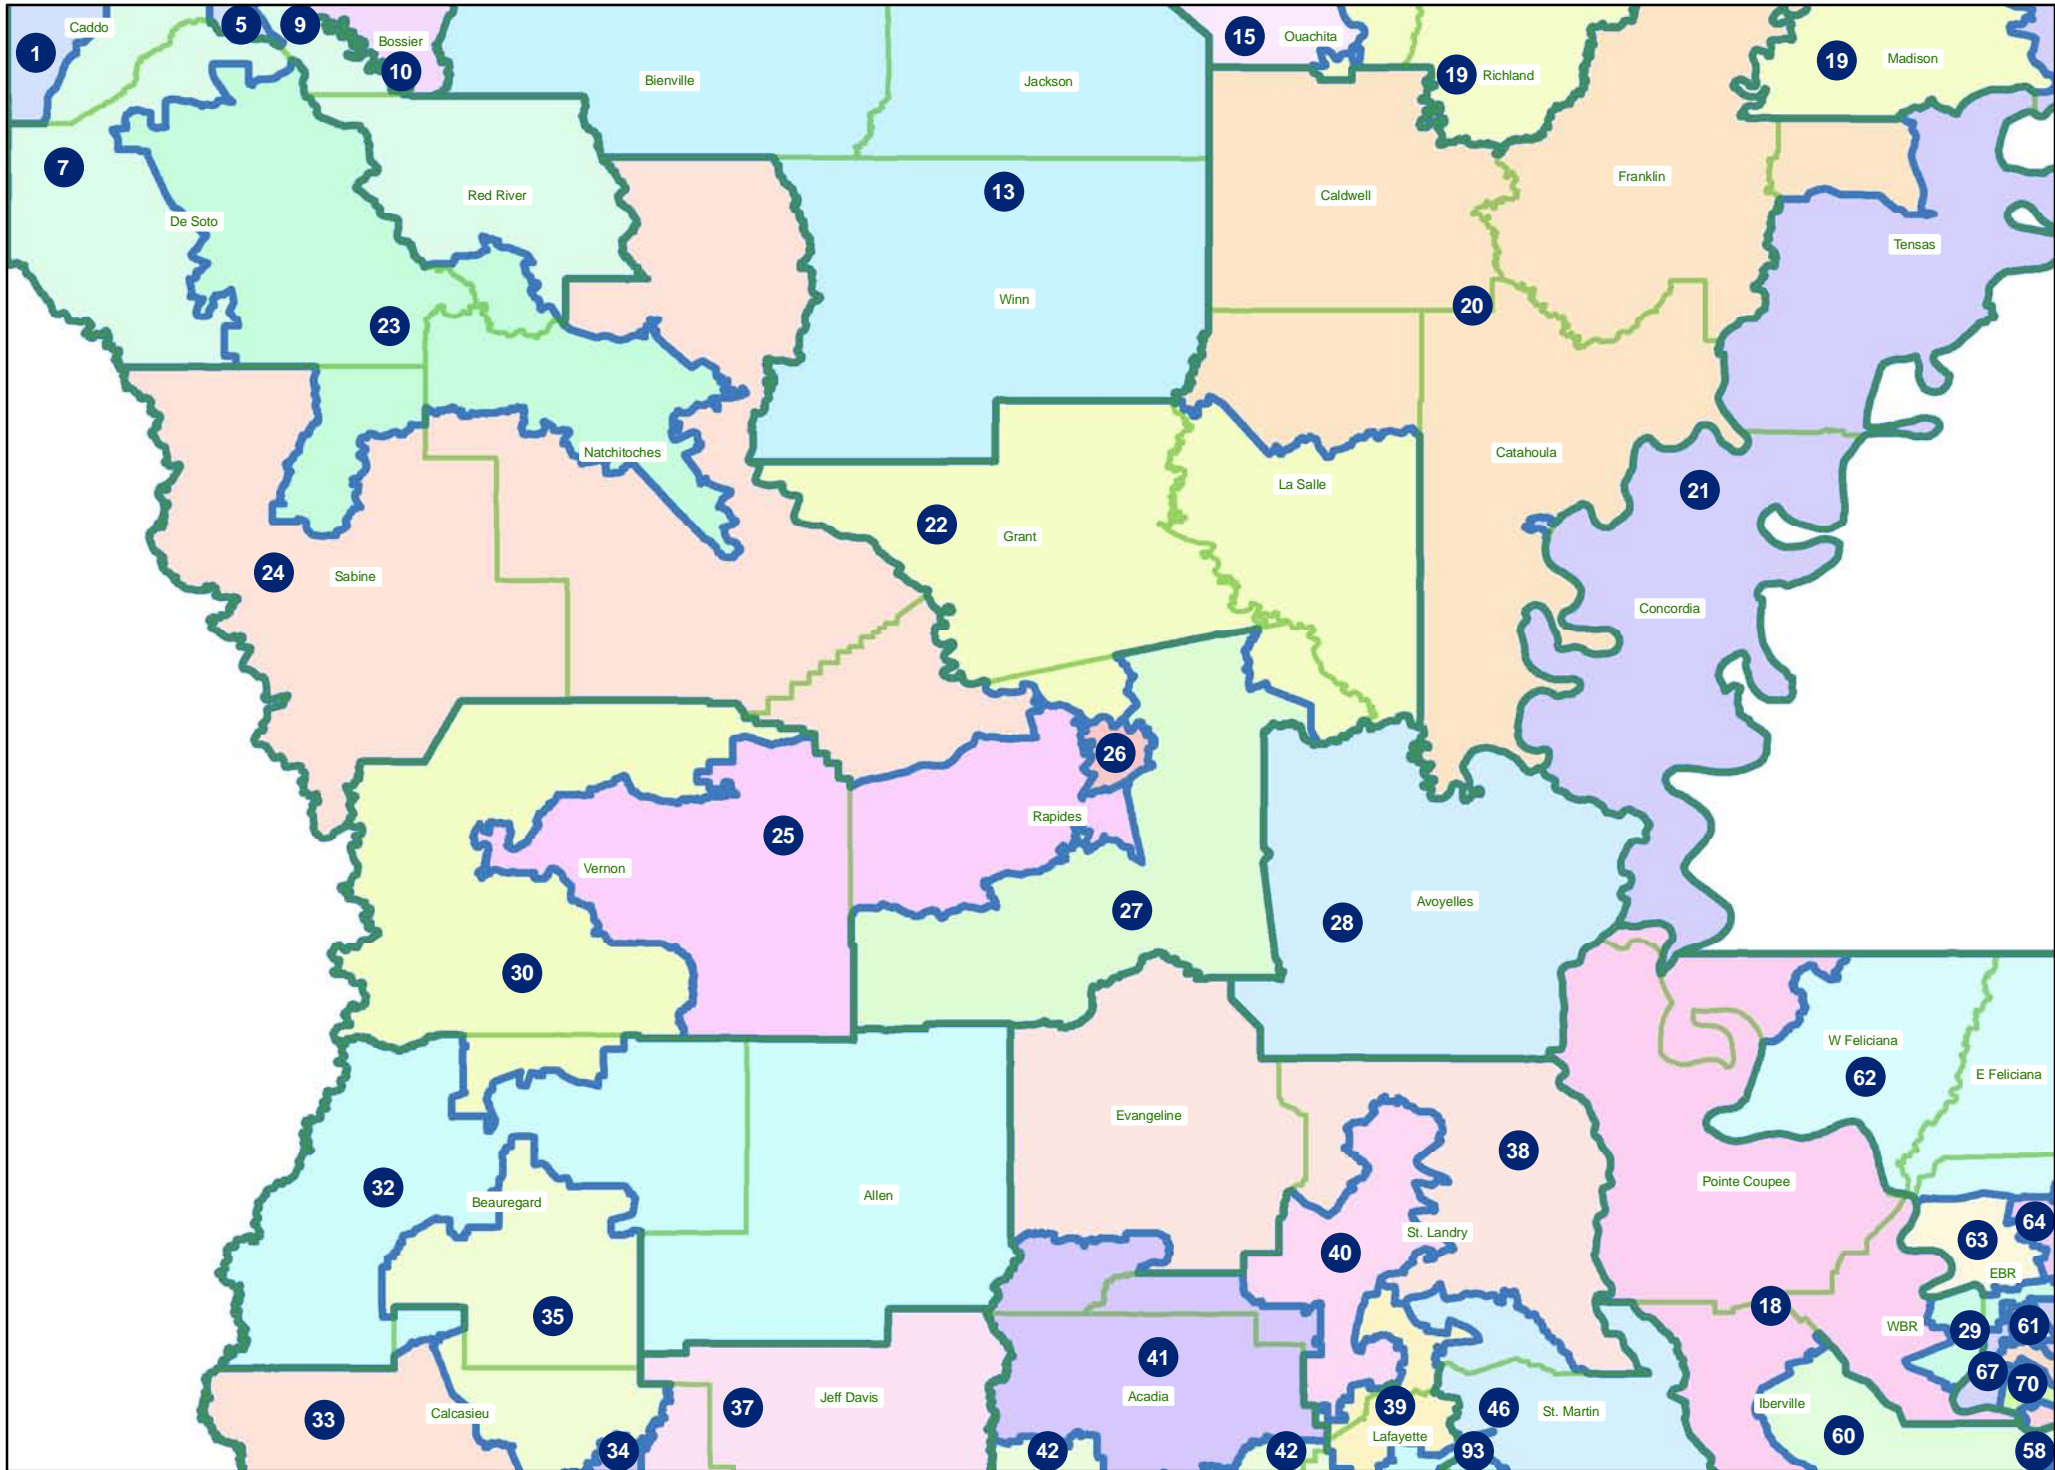

Proposed House Plan --- Statewide

Proposed House Plan --- Northwest

Proposed House Plan --- Northeast

Proposed House Plan --- Central

Proposed House Plan --- Southwest

Proposed House Plan --- Acadiana/Bayou/River

Proposed House Plan --- Florida Parishes

Proposed House Plan --- Shreveport

Proposed House Plan --- West Monroe/Monroe/Bastrop

Proposed House Plan --- Lafayette

Proposed House Plan --- Baton Rouge

Proposed House Plan --- Orleans Jefferson Area