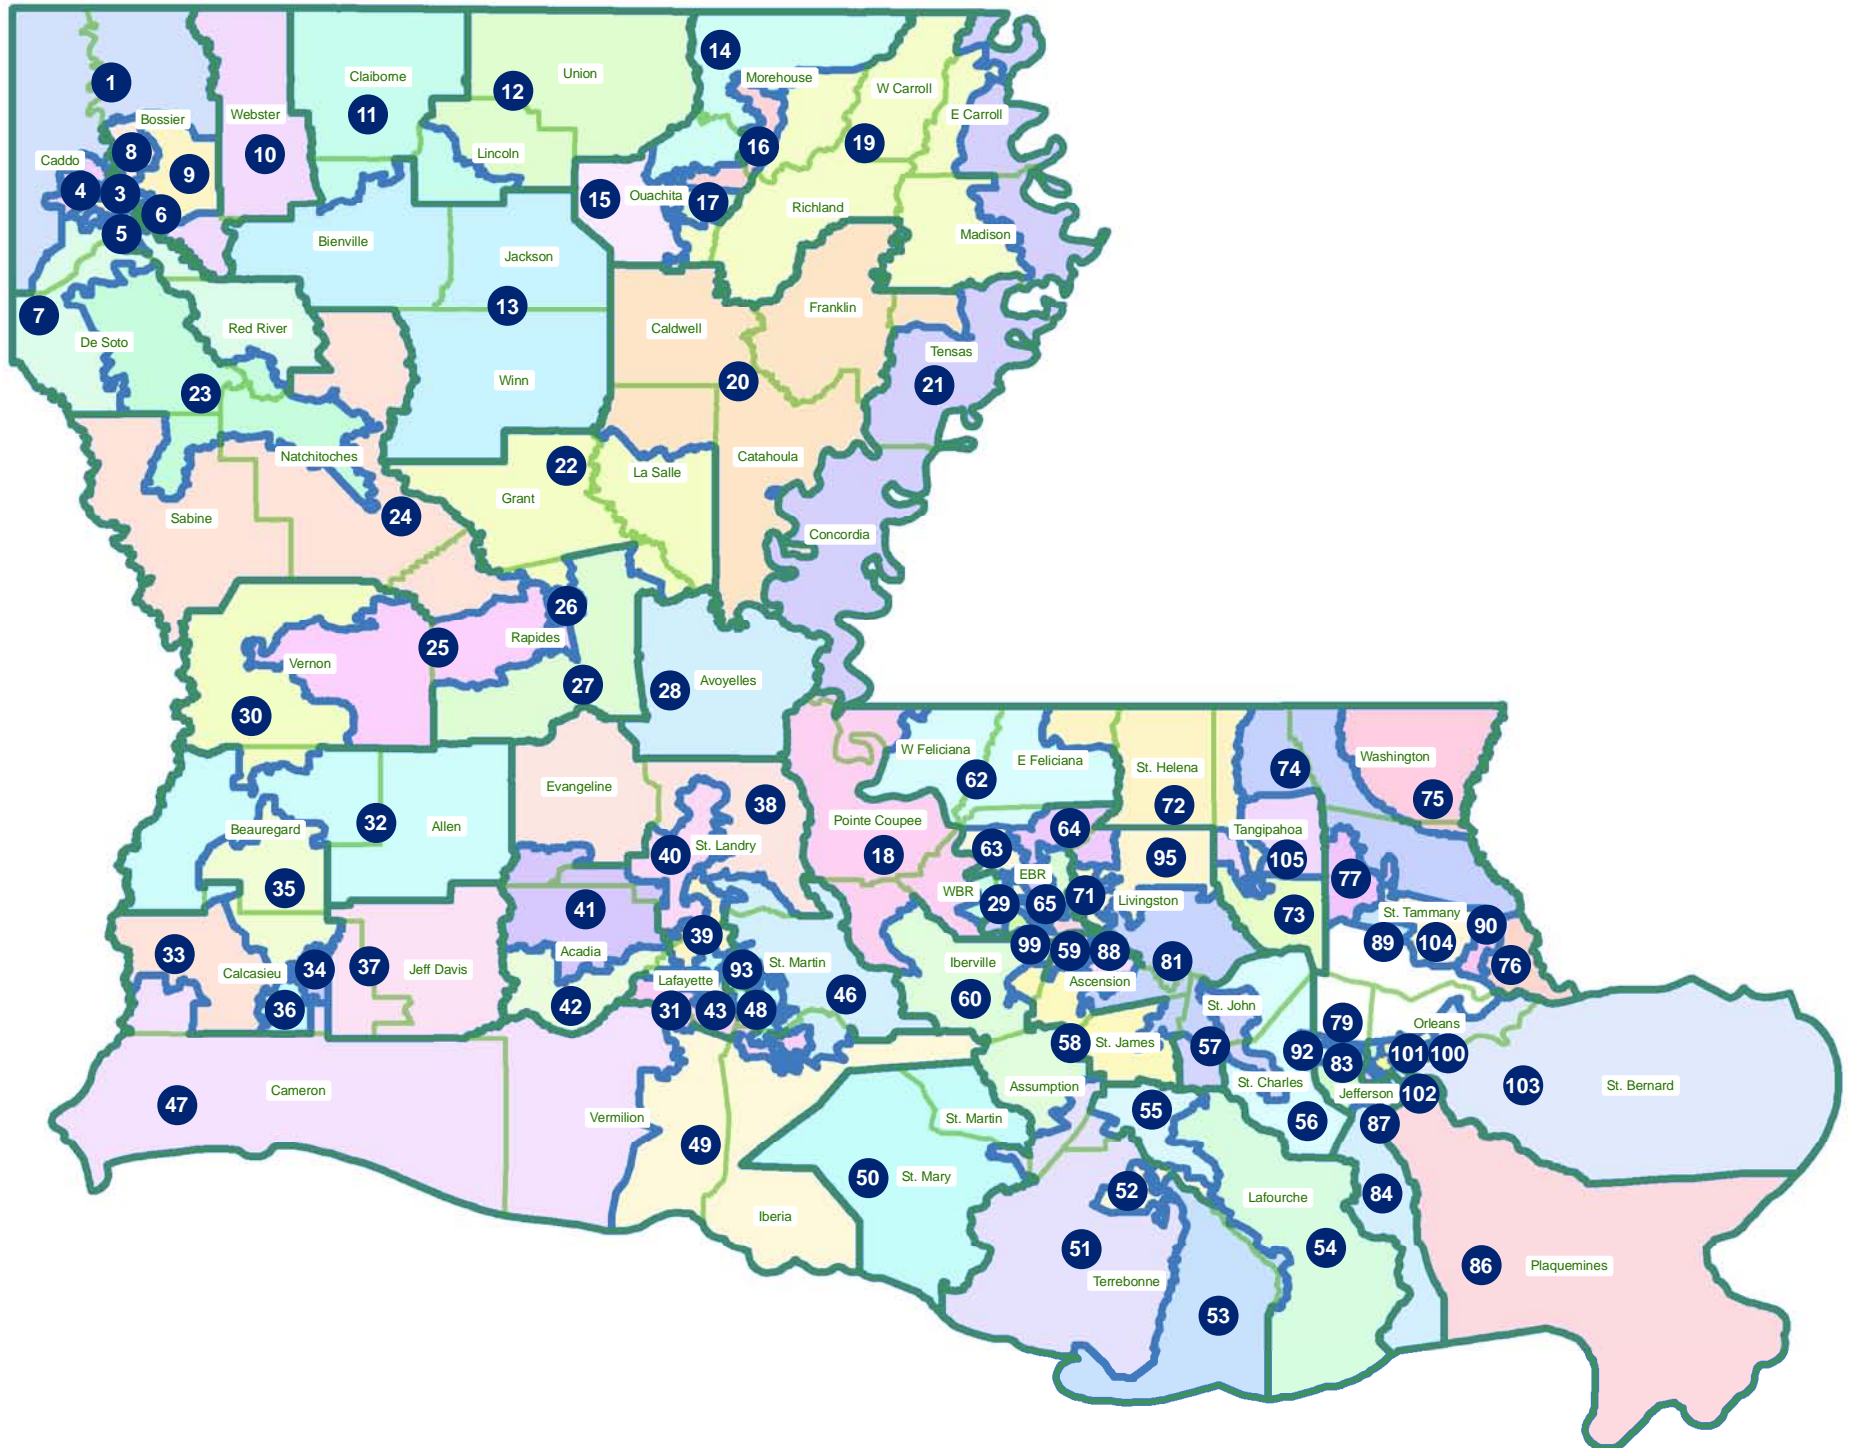

Proposed House Plan --- Statewide

Proposed House Plan --- Northwest

Proposed House Plan --- Northeast

Proposed House Plan --- Central

Proposed House Plan --- Southwest

Proposed House Plan --- Acadiana/Bayou/River

Proposed House Plan --- Florida Parishes

Proposed House Plan --- Shreveport

Proposed House Plan --- West Monroe/Monroe/Bastrop

Proposed House Plan --- Lafayette

Proposed House Plan --- Baton Rouge

Proposed House Plan --- Orleans Jefferson Area