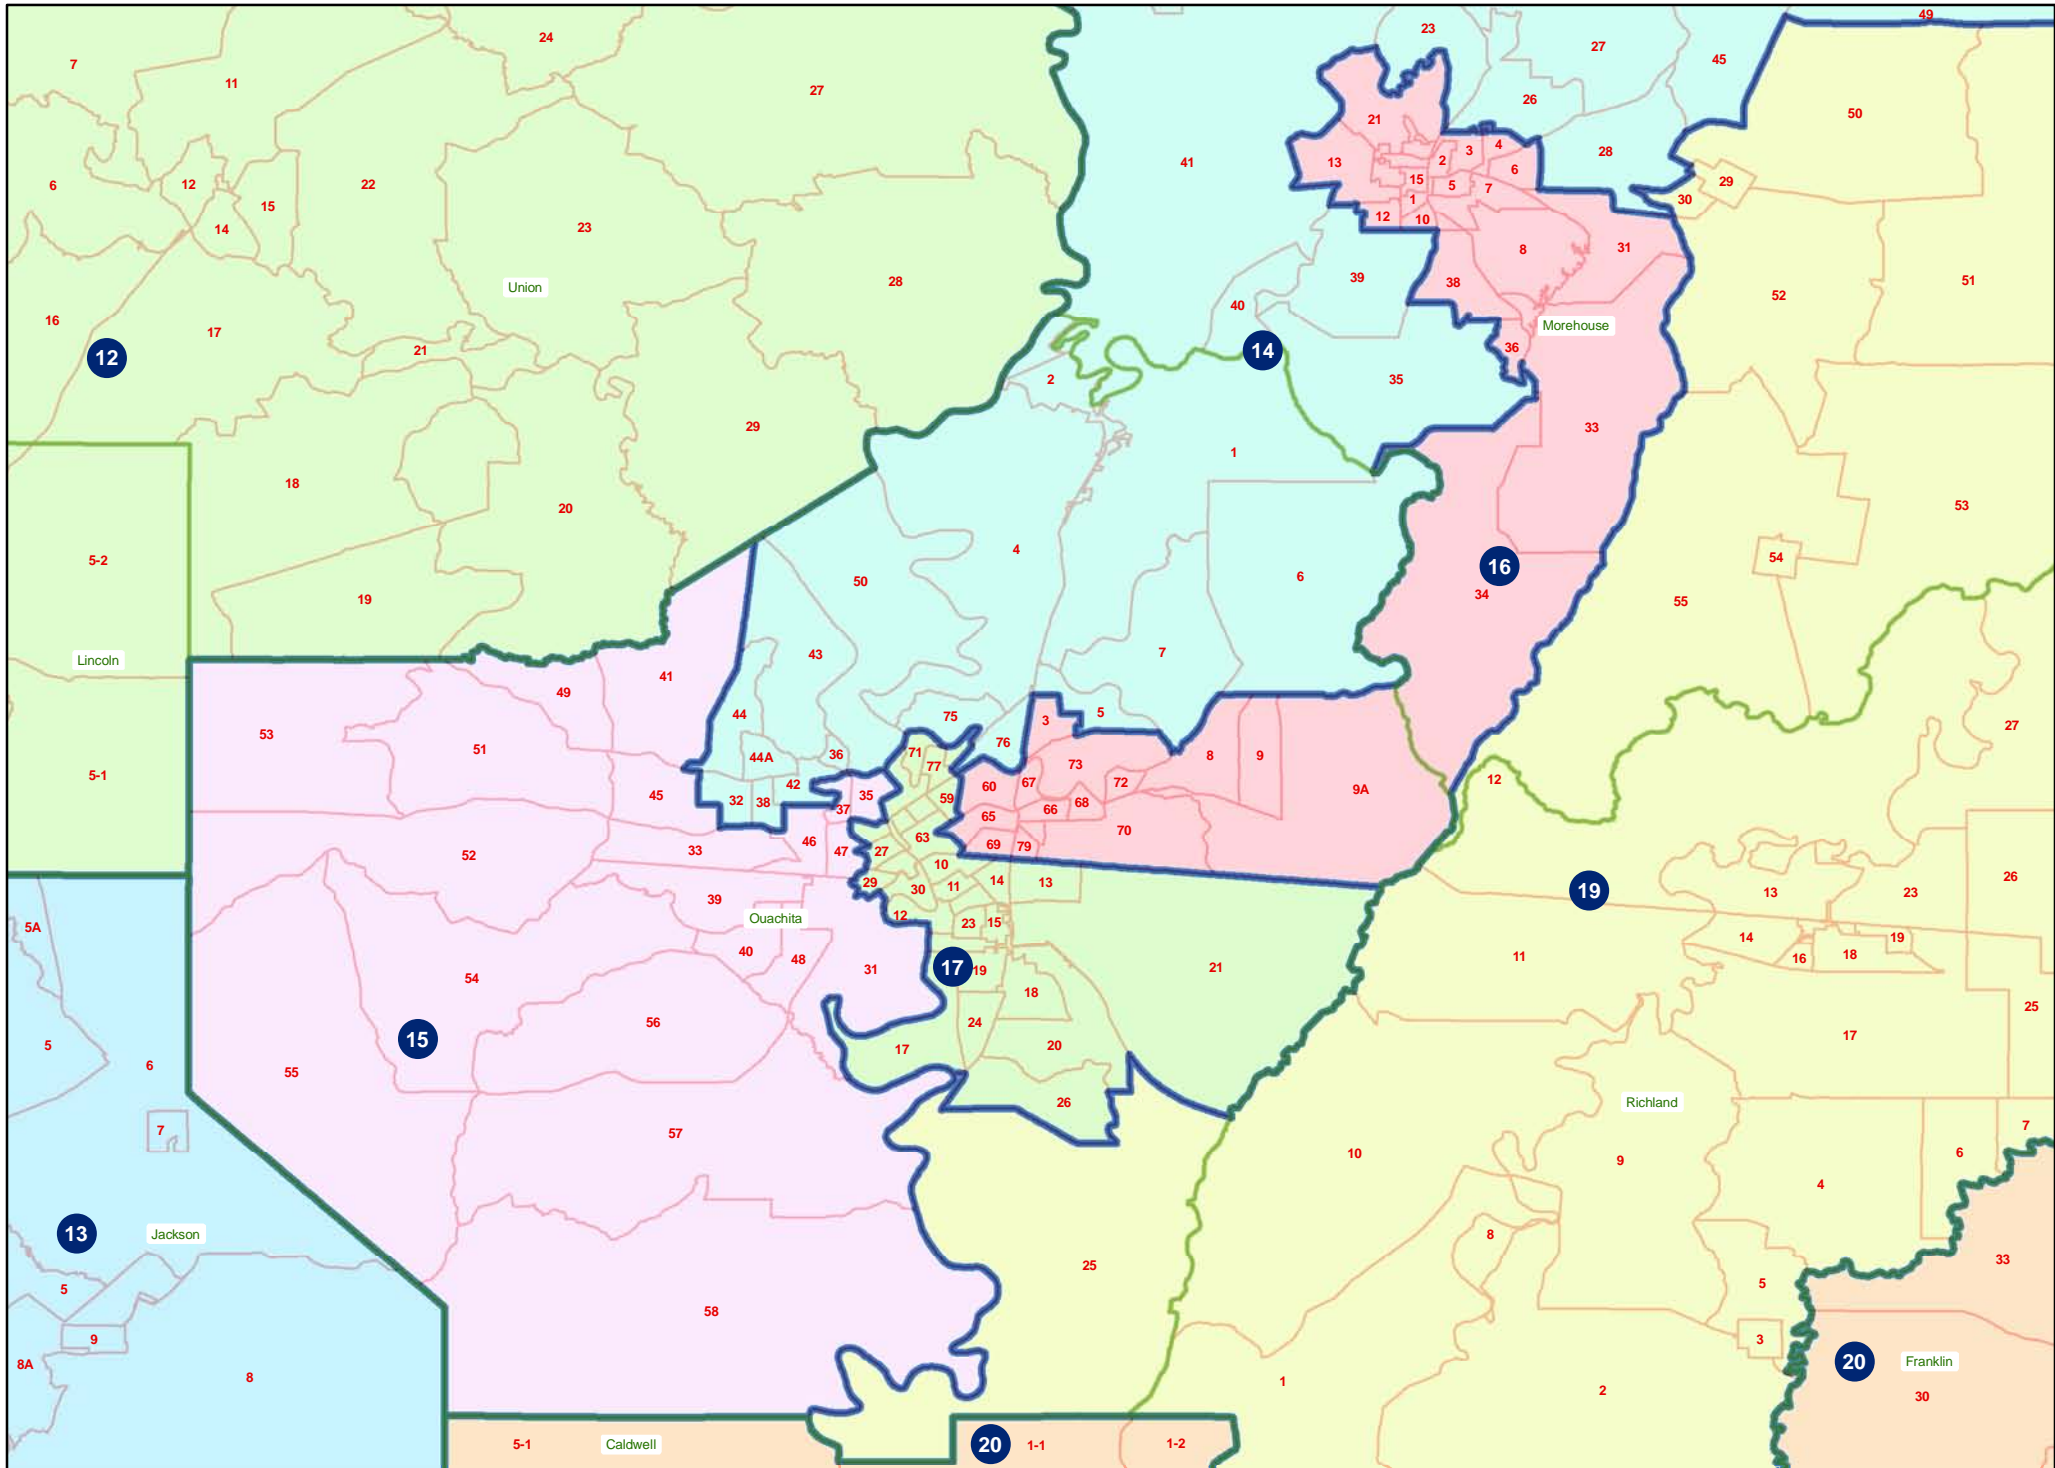

Proposed House Plan --- Statewide

Proposed House Plan --- Northwest

Proposed House Plan --- Northeast

Proposed House Plan --- Central

Proposed House Plan --- Southwest

Proposed House Plan --- Acadiana/Bayou/River

Proposed House Plan --- Florida Parishes

Proposed House Plan --- Shreveport

Proposed House Plan --- West Monroe/Monroe/Bastrop

Proposed House Plan --- Lafayette

Proposed House Plan --- Baton Rouge

Proposed House Plan --- Orleans Jefferson Area