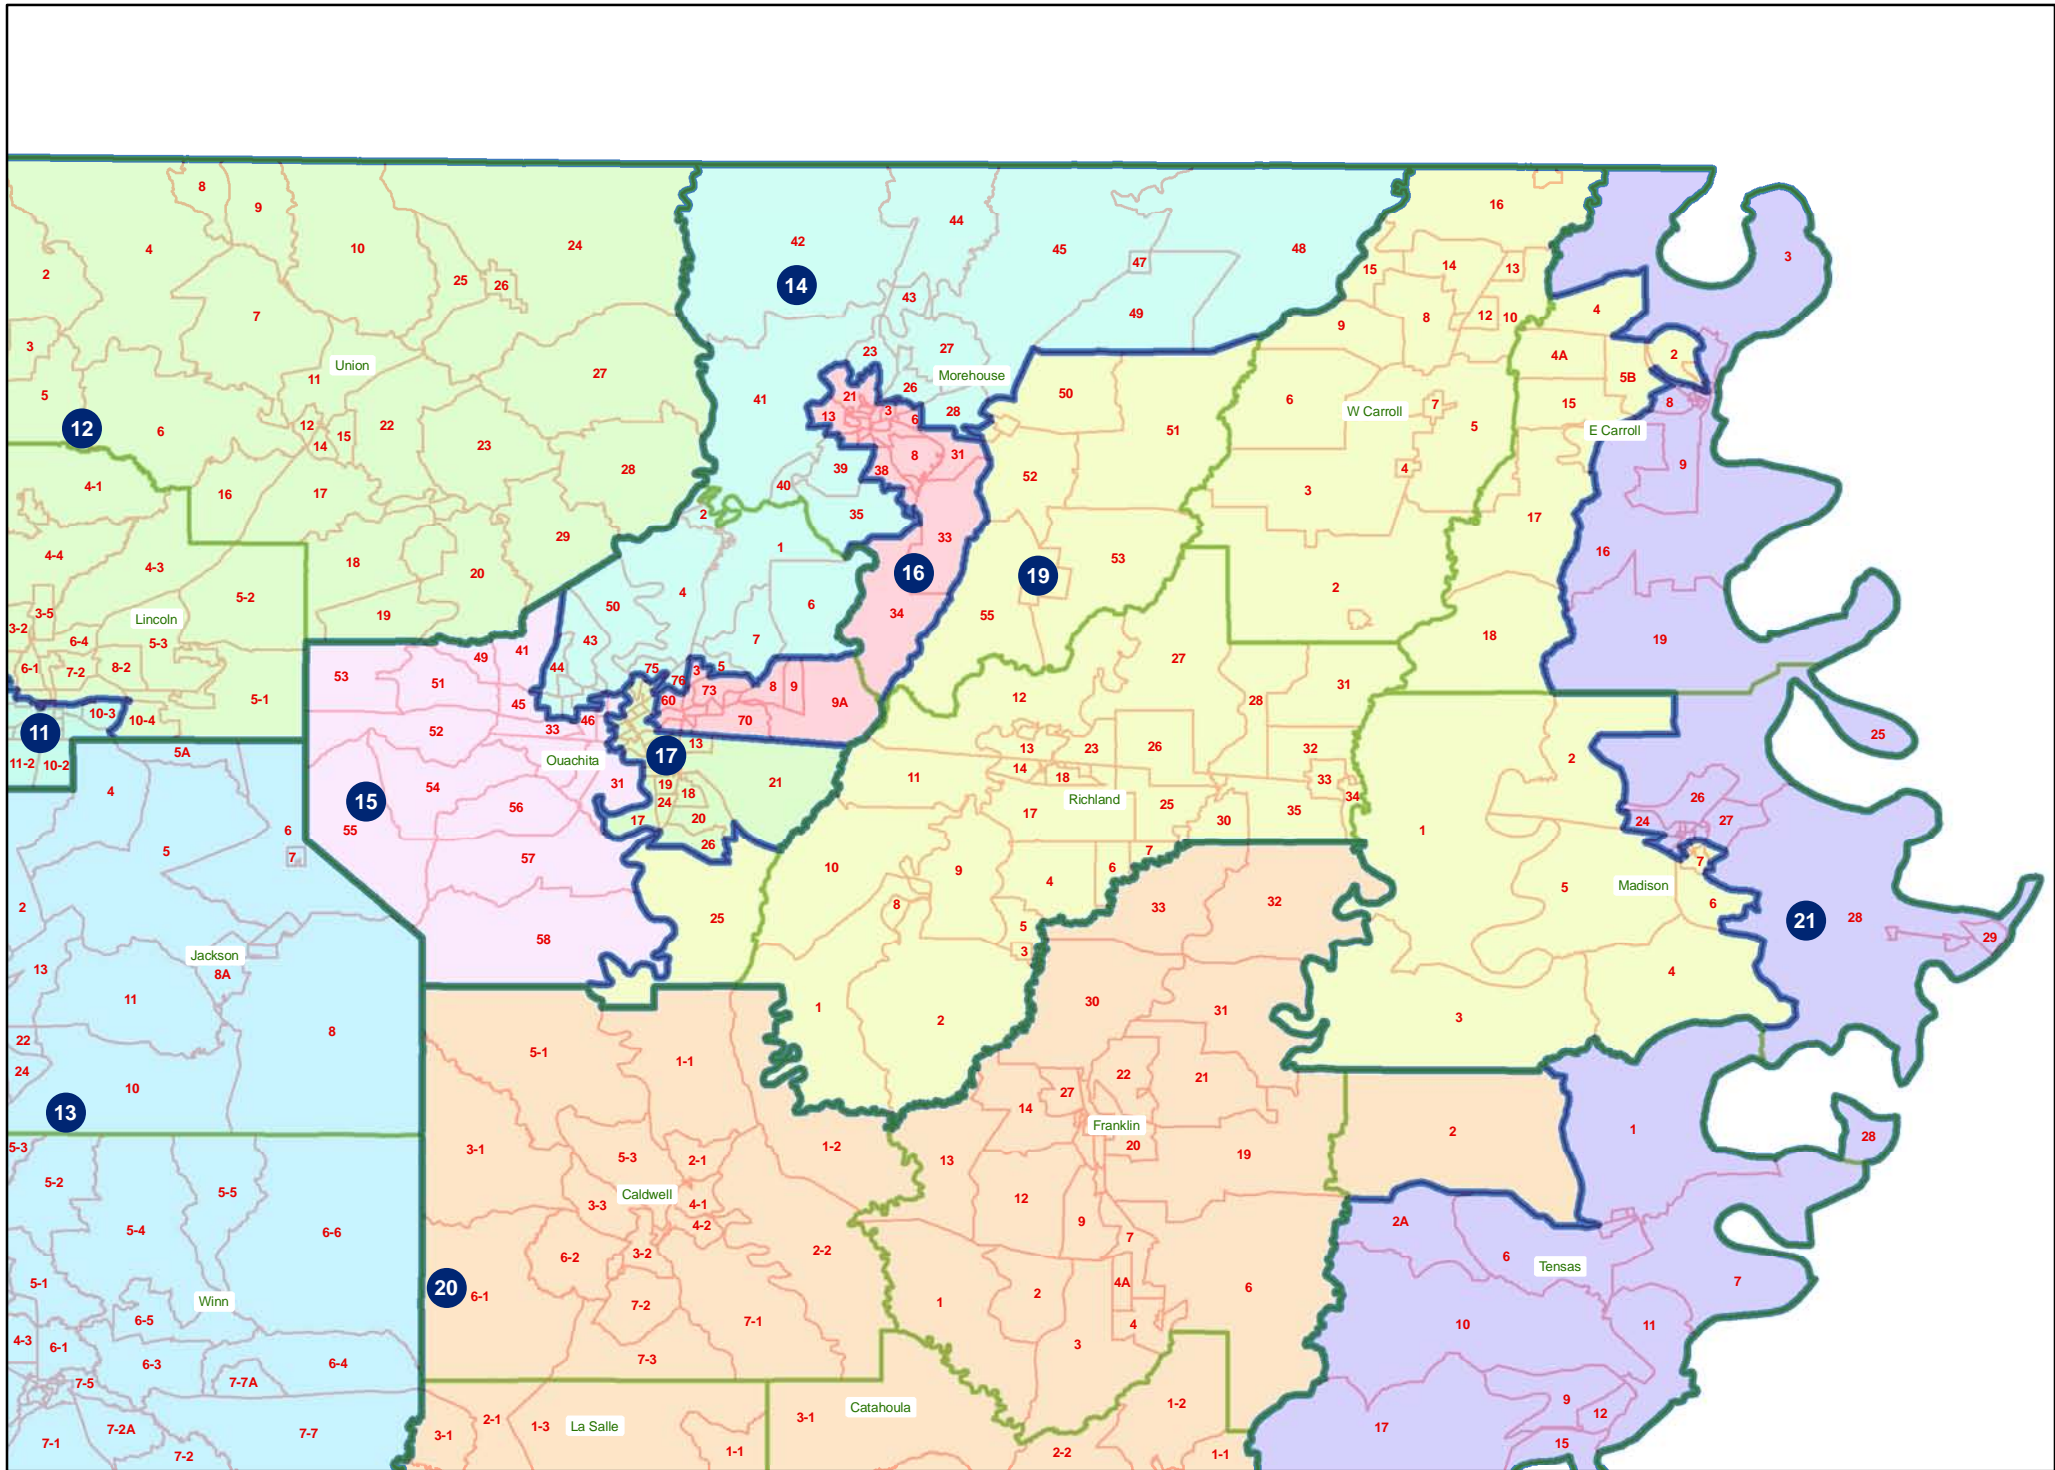

Proposed House Plan --- Statewide

Proposed House Plan --- Northwest

Proposed House Plan --- Northeast

Proposed House Plan --- Central

Proposed House Plan --- Southwest

Proposed House Plan --- Acadiana/Bayou/River

Proposed House Plan --- Florida Parishes

Proposed House Plan --- Shreveport

Proposed House Plan --- West Monroe/Monroe/Bastrop

Proposed House Plan --- Lafayette

Proposed House Plan --- Baton Rouge

Proposed House Plan --- Orleans Jefferson Area