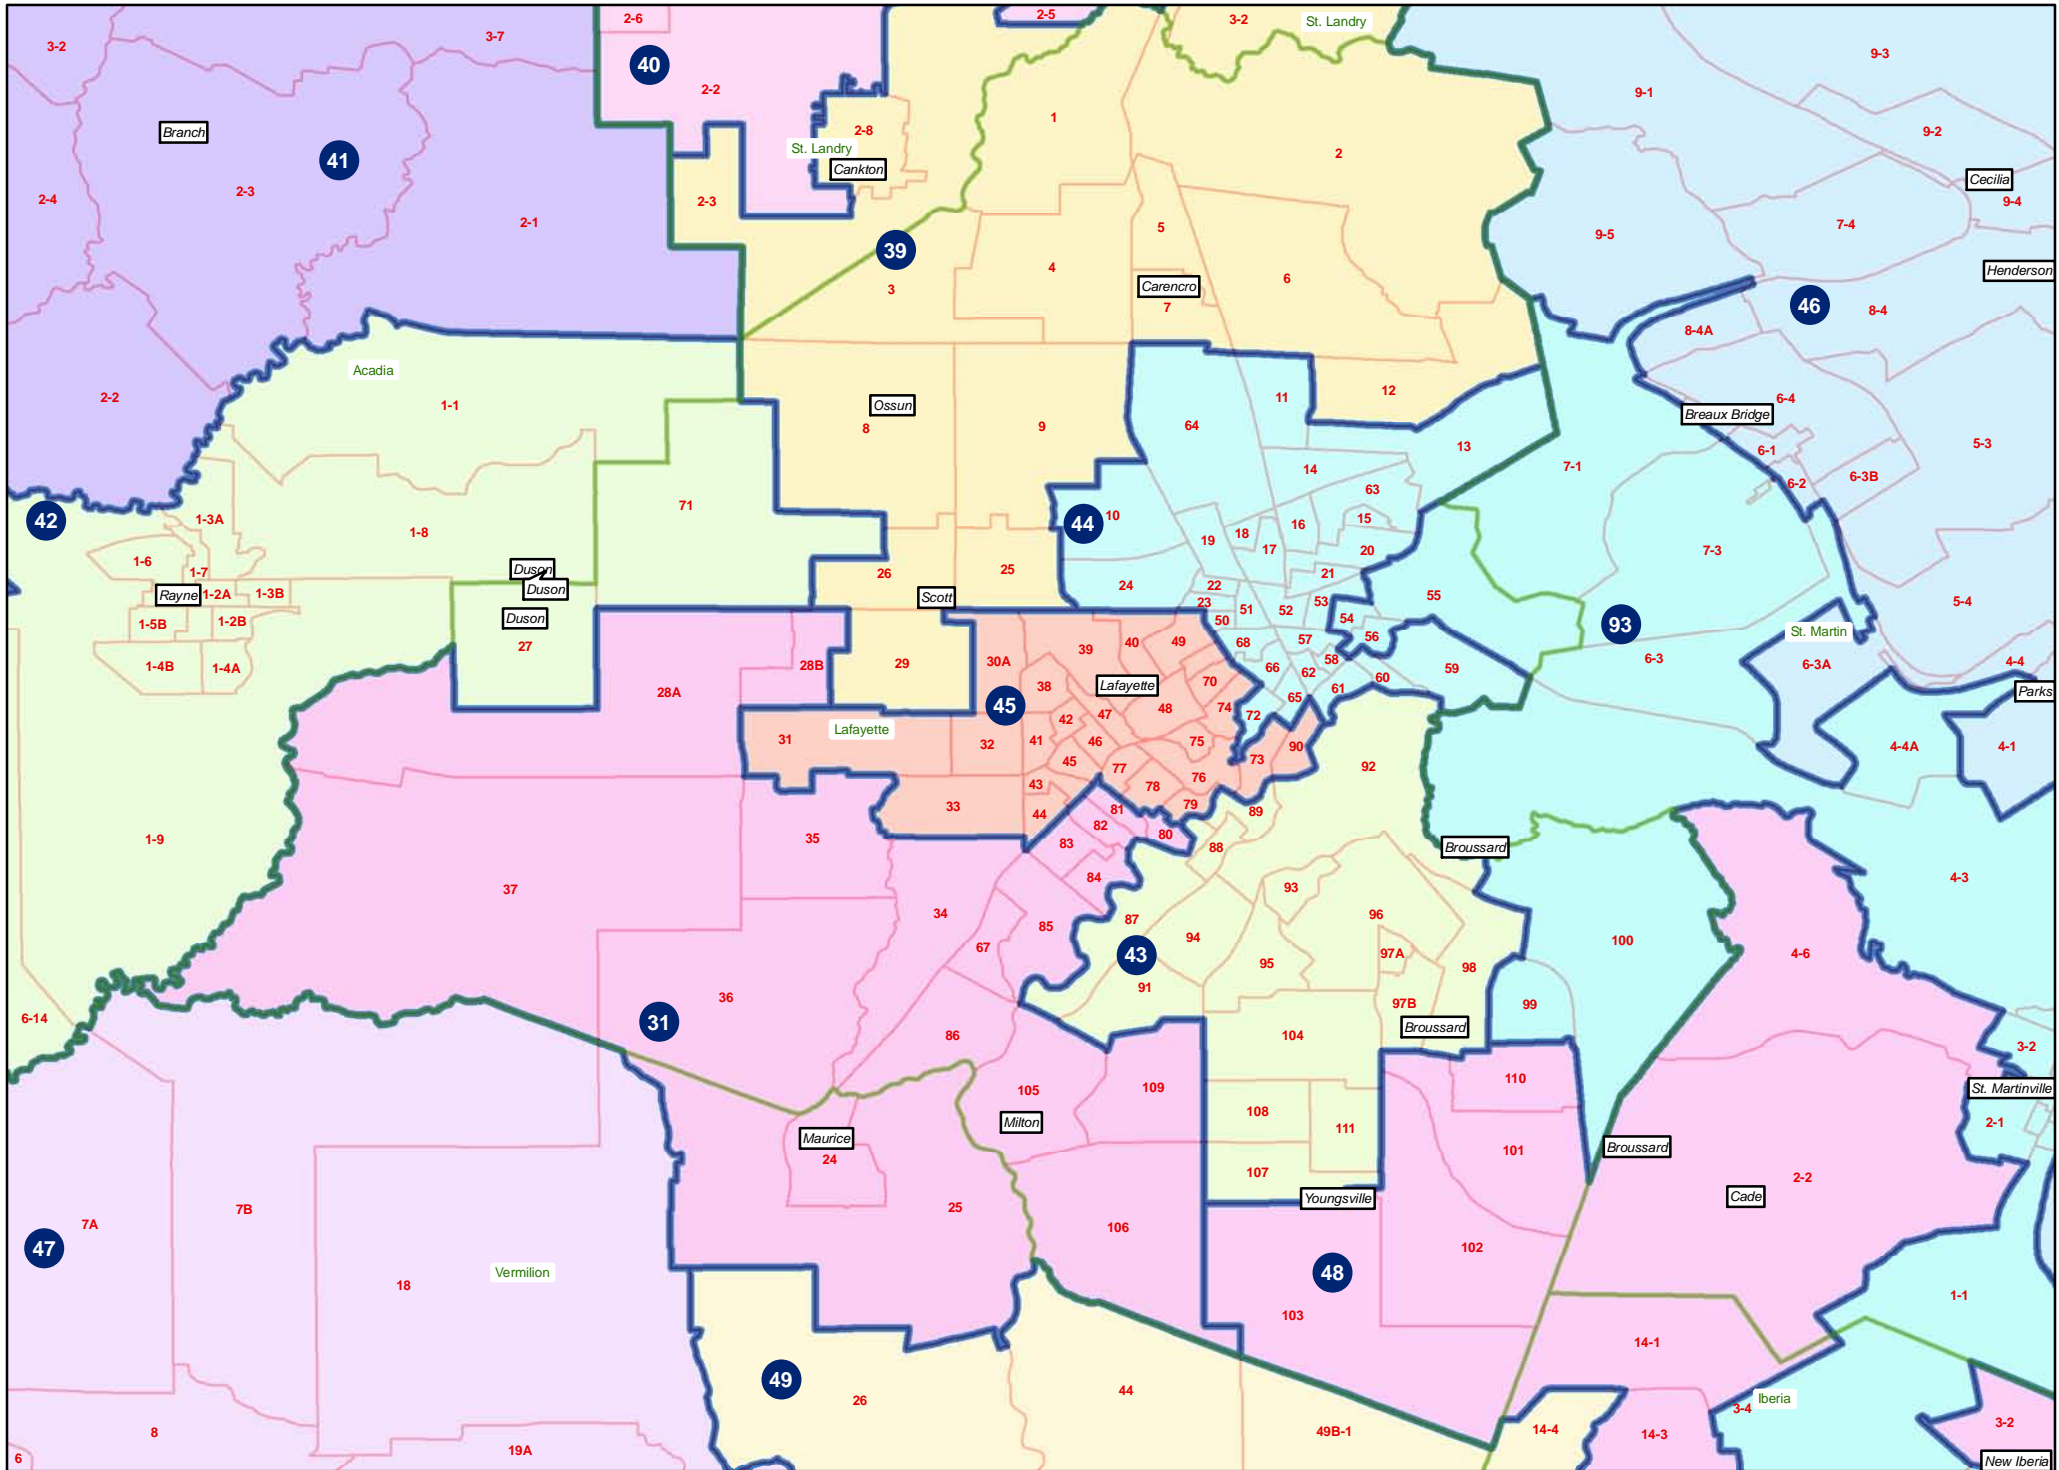

Proposed House Plan --- Statewide

Proposed House Plan --- Northwest

Proposed House Plan --- Northeast

Proposed House Plan --- Central

Proposed House Plan --- Southwest

Proposed House Plan --- Acadiana/Bayou/River

Proposed House Plan --- Florida Parishes

Proposed House Plan --- Shreveport

Proposed House Plan --- West Monroe/Monroe/Bastrop

Proposed House Plan --- Lafayette

Proposed House Plan --- Baton Rouge

Proposed House Plan --- Orleans Jefferson Area