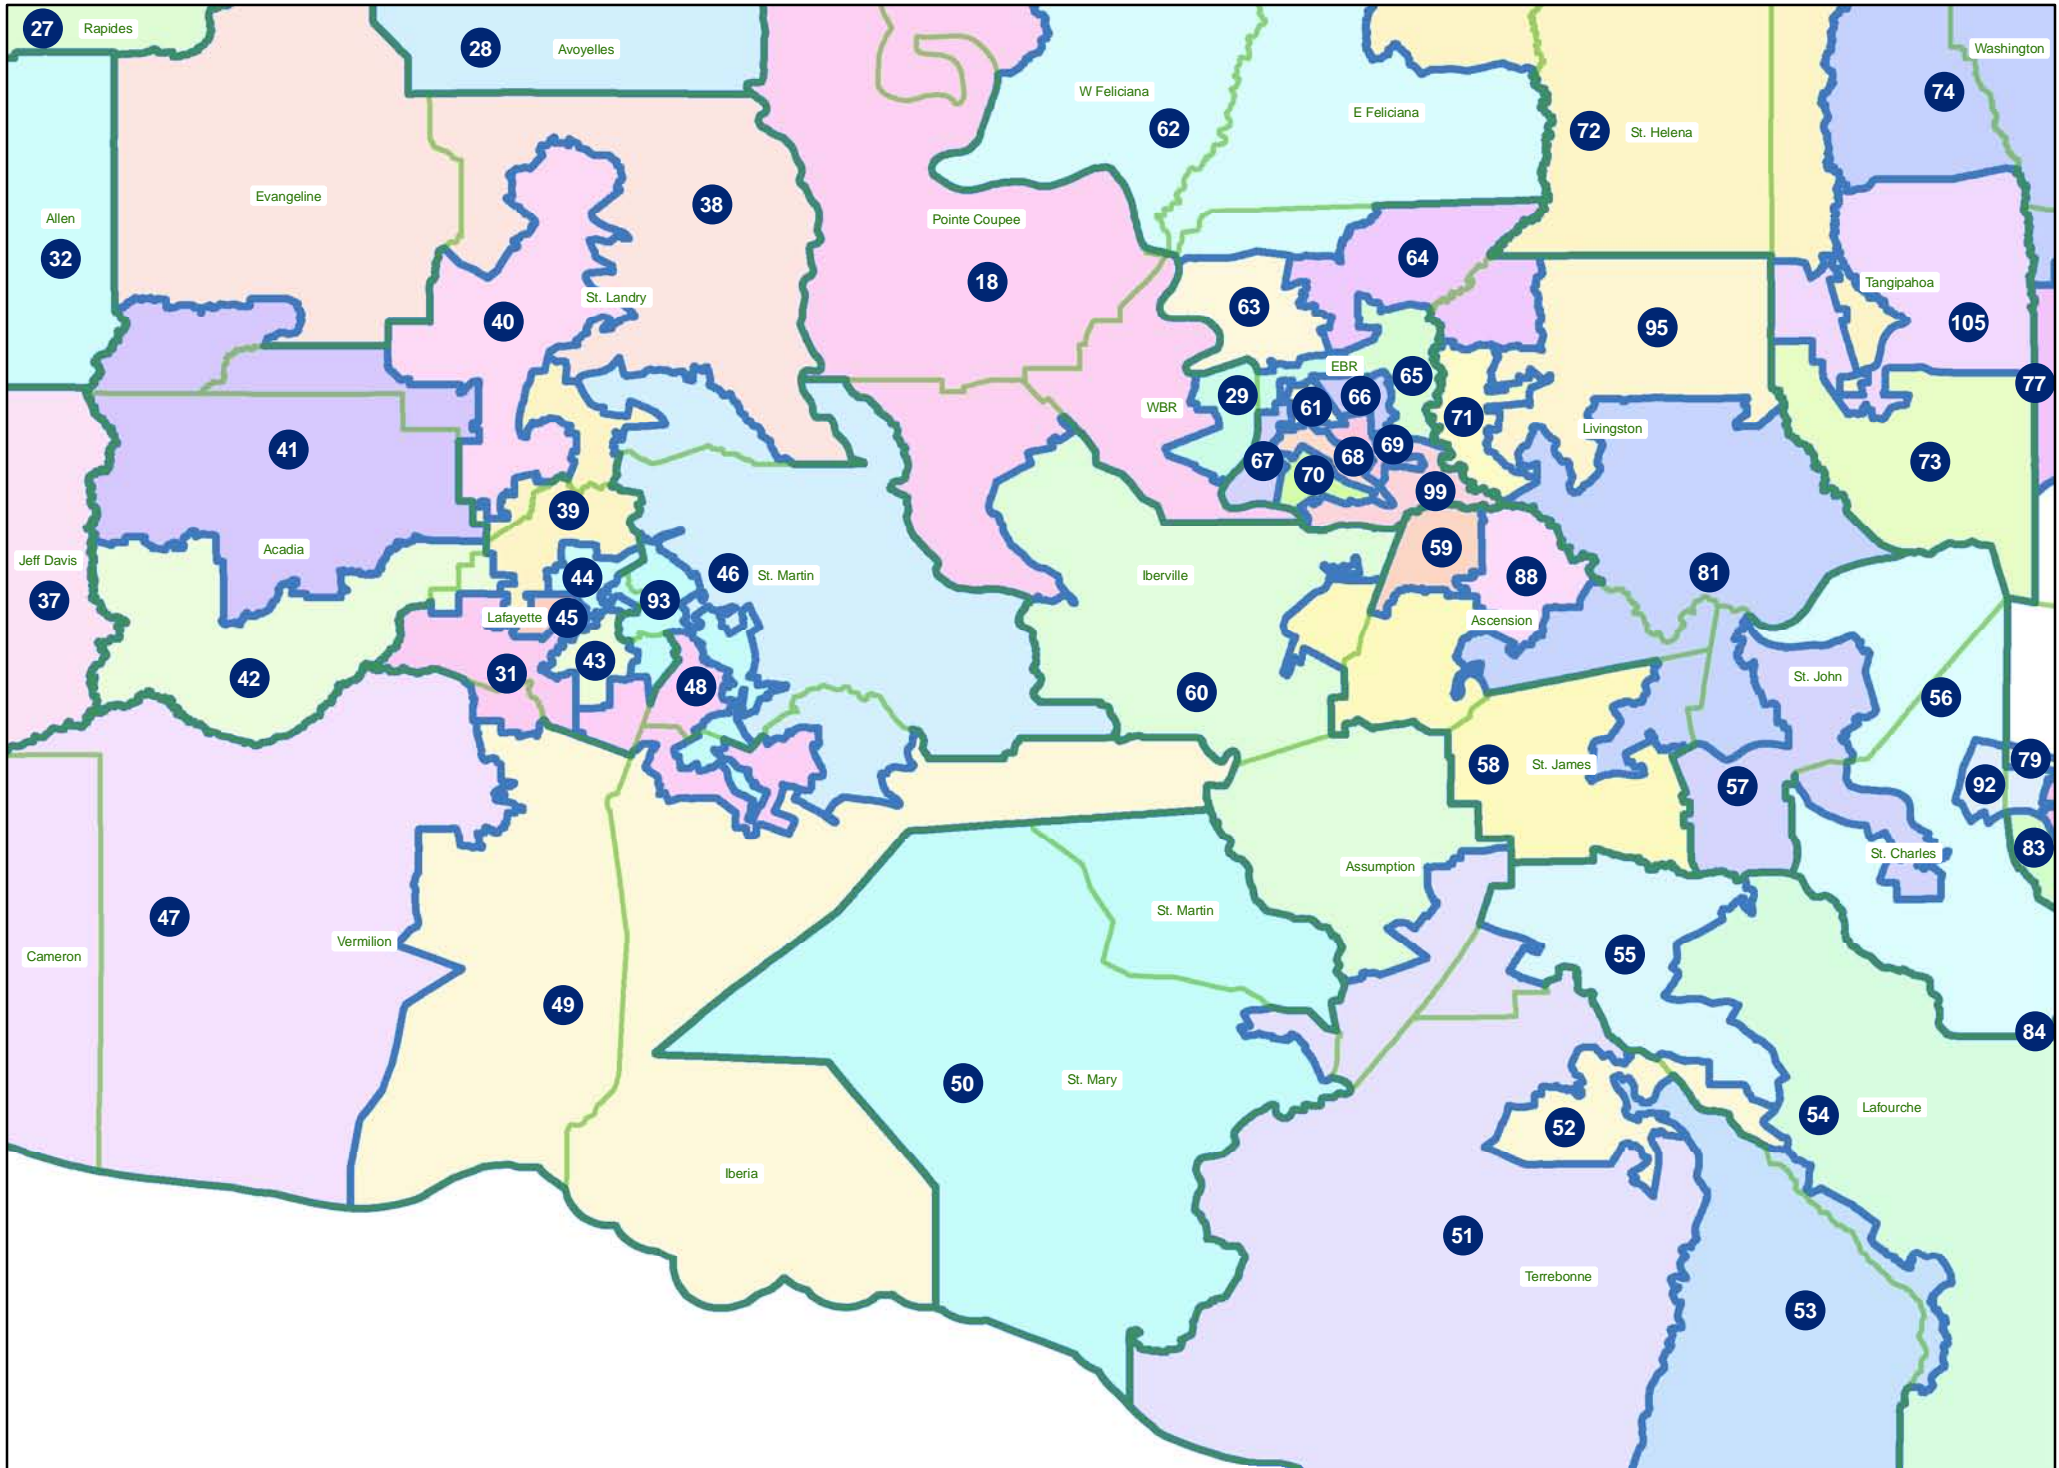

Proposed House Plan --- Statewide

Proposed House Plan --- Northwest

Proposed House Plan --- Northeast

Proposed House Plan --- Central

Proposed House Plan --- Southwest

Proposed House Plan --- Acadiana/Bayou/River

Proposed House Plan --- Florida Parishes

Proposed House Plan --- Shreveport

Proposed House Plan --- West Monroe/Monroe/Bastrop

Proposed House Plan --- Lafayette

Proposed House Plan --- Baton Rouge

Proposed House Plan --- Orleans Jefferson Area