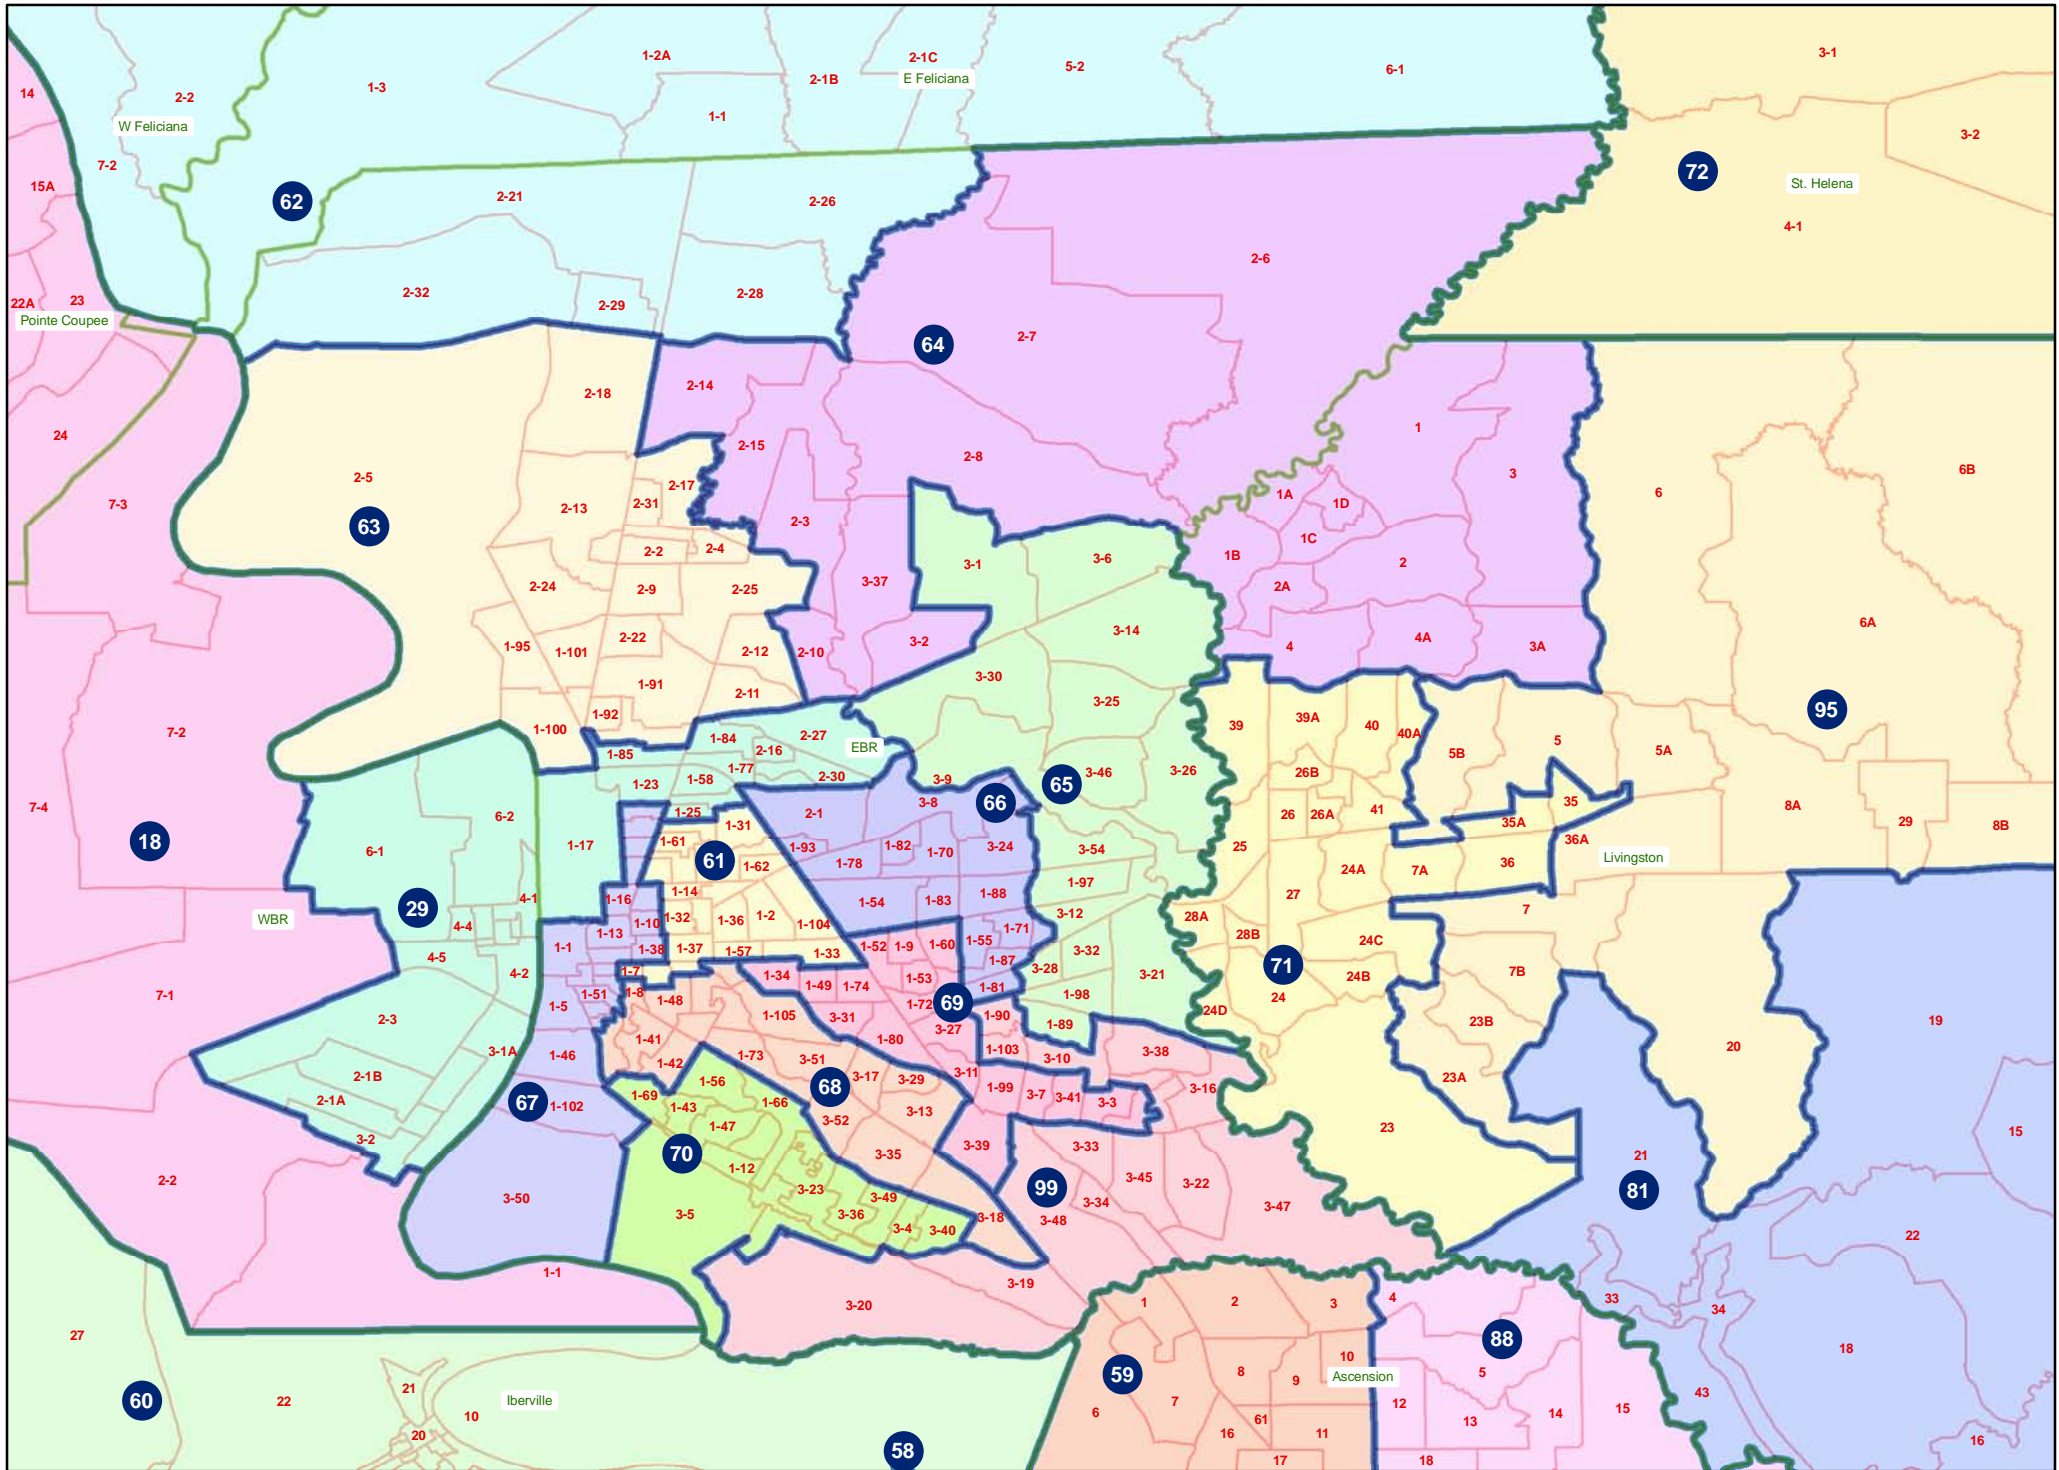

Proposed House Plan --- Statewide

Proposed House Plan --- Northwest

Proposed House Plan --- Northeast

Proposed House Plan --- Central

Proposed House Plan --- Southwest

Proposed House Plan --- Acadiana/Bayou/River

Proposed House Plan --- Florida Parishes

Proposed House Plan --- Shreveport

Proposed House Plan --- West Monroe/Monroe/Bastrop

Proposed House Plan --- Lafayette

Proposed House Plan --- Baton Rouge

Proposed House Plan --- Orleans Jefferson Area