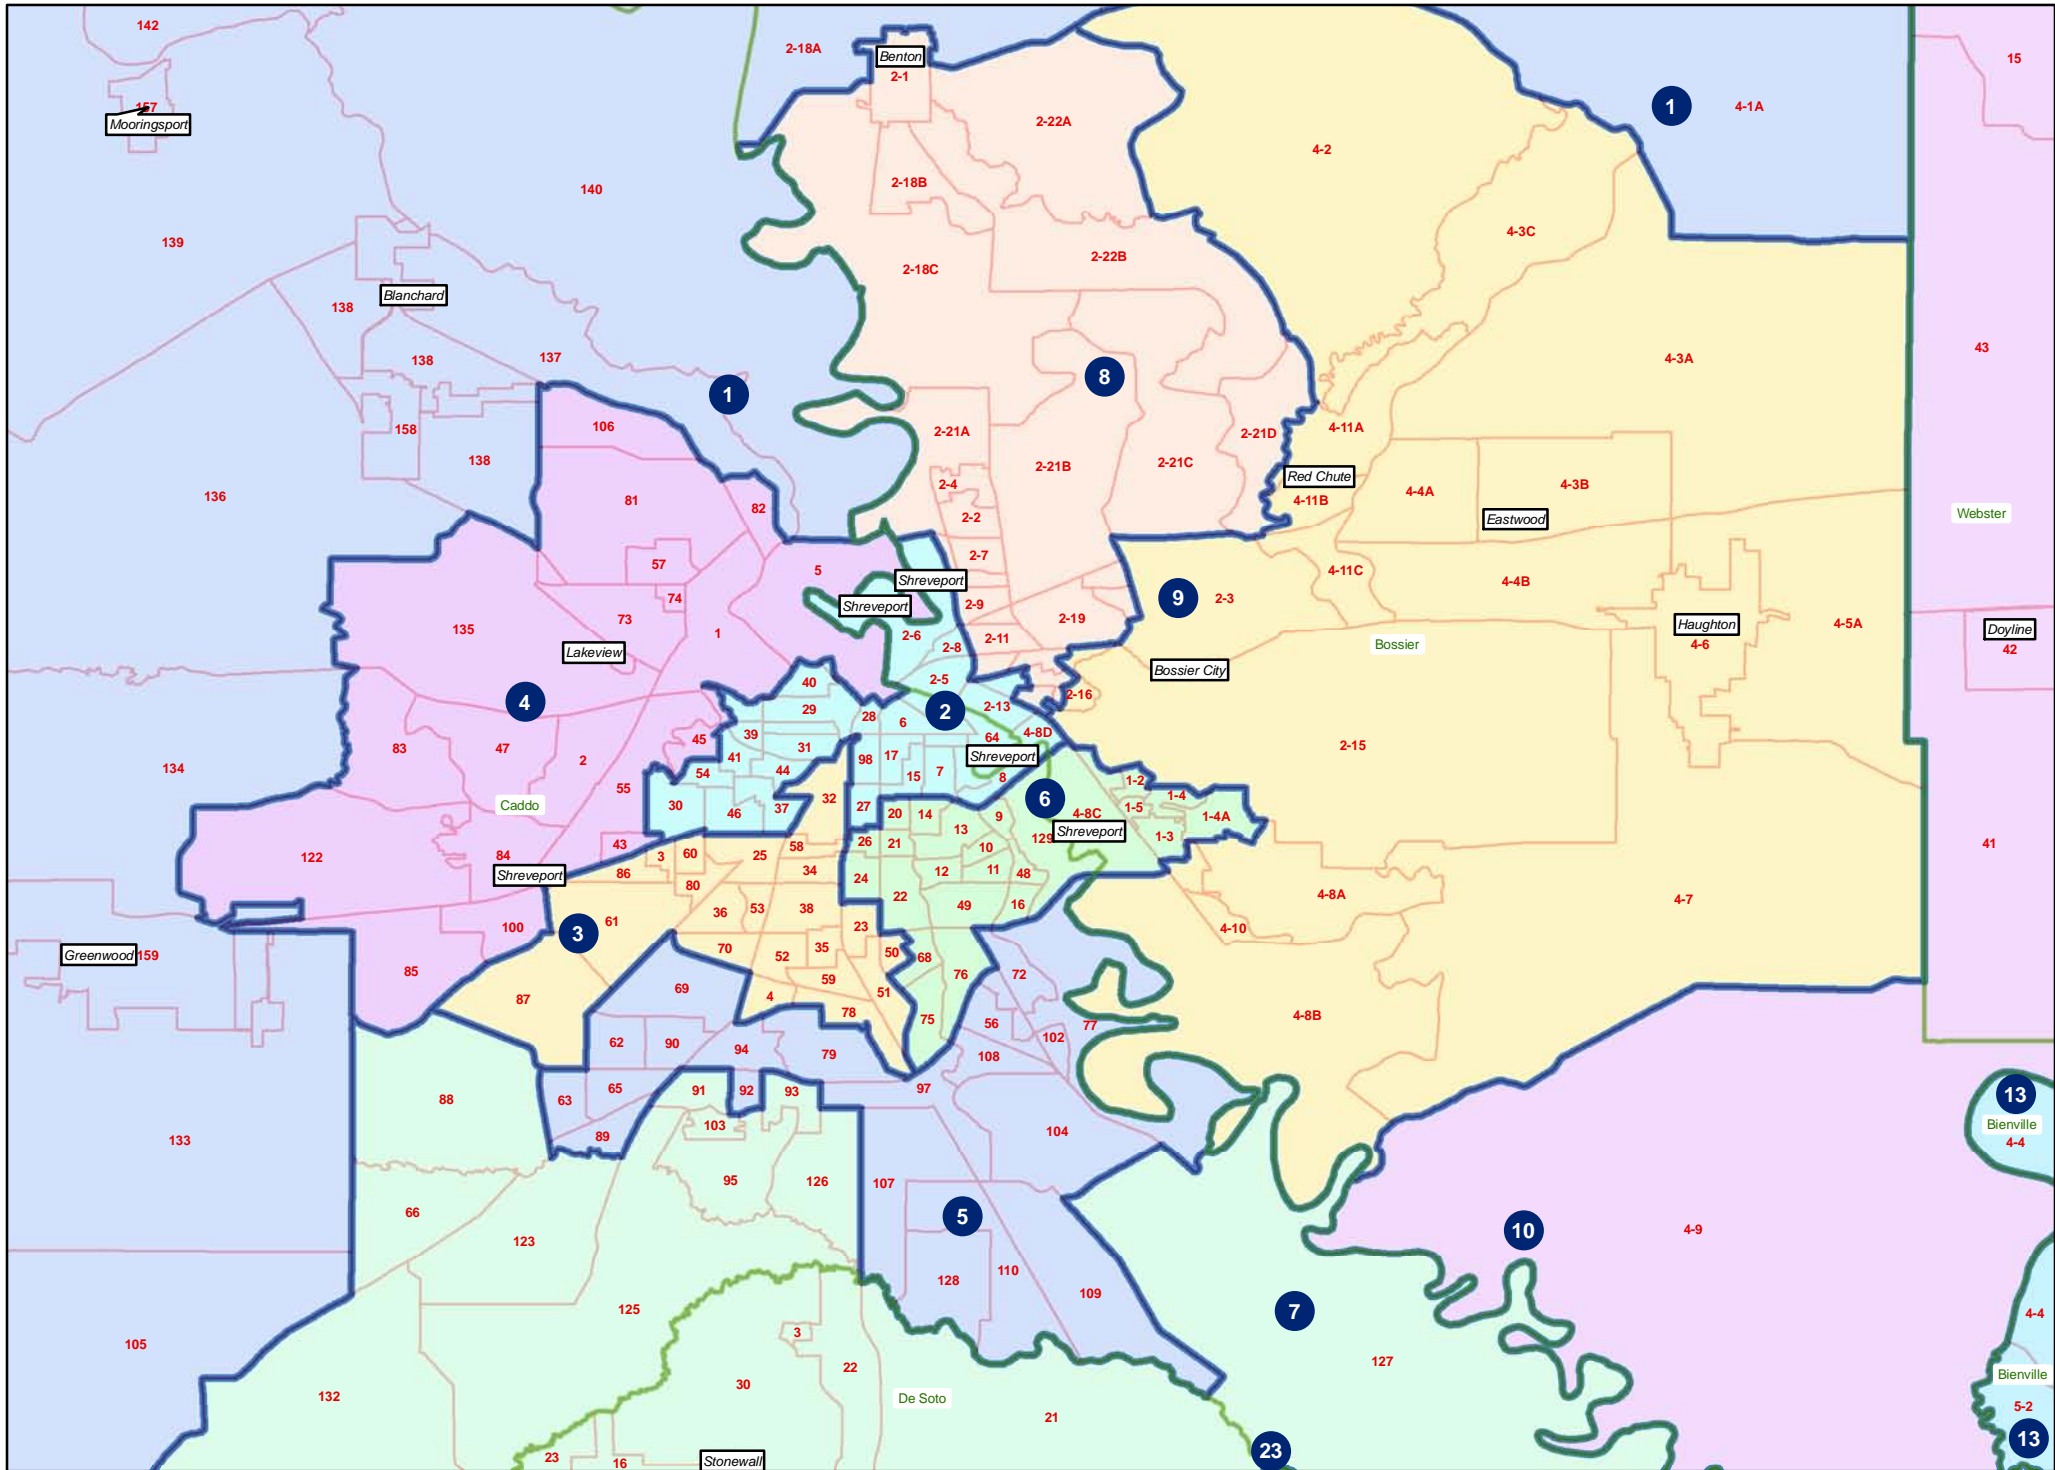

Proposed House Plan --- Statewide

Proposed House Plan --- Northwest

Proposed House Plan --- Northeast

Proposed House Plan --- Central

Proposed House Plan --- Southwest

Proposed House Plan --- Acadiana/Bayou/River

Proposed House Plan --- Florida Parishes

Proposed House Plan --- Shreveport

Proposed House Plan --- West Monroe/Monroe/Bastrop

Proposed House Plan --- Lafayette

Proposed House Plan --- Baton Rouge

Proposed House Plan --- Orleans Jefferson Area