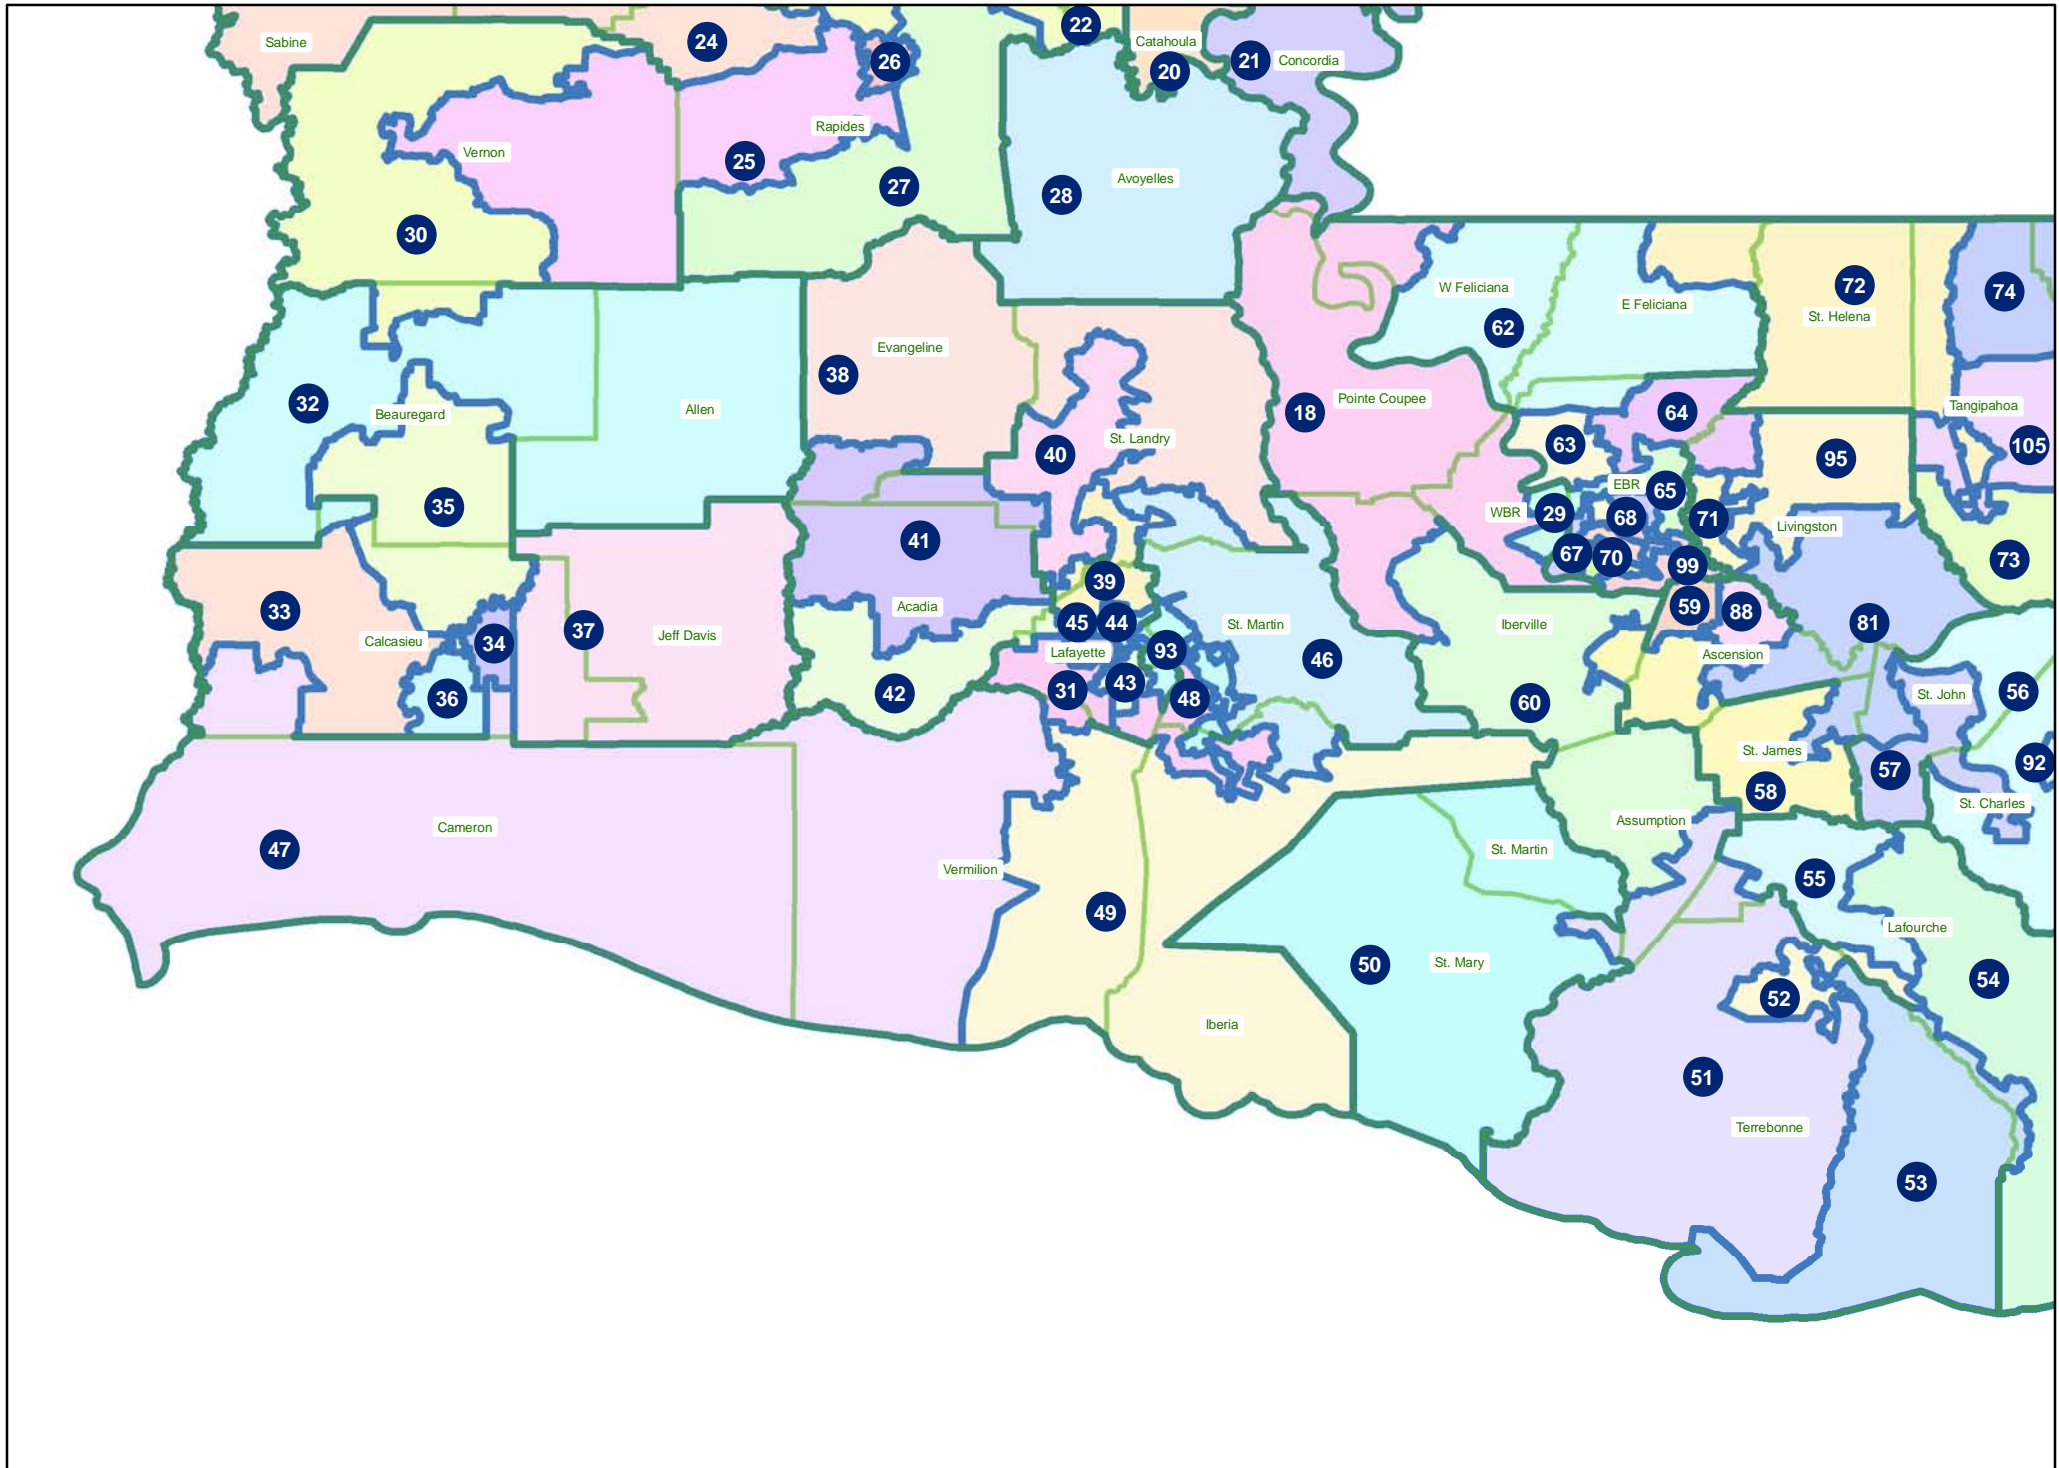

Proposed House Plan --- Statewide

Proposed House Plan --- Northwest

Proposed House Plan --- Northeast

Proposed House Plan --- Central

Proposed House Plan --- Southwest

Proposed House Plan --- Acadiana/Bayou/River

Proposed House Plan --- Florida Parishes

Proposed House Plan --- Shreveport

Proposed House Plan --- West Monroe/Monroe/Bastrop

Proposed House Plan --- Lafayette

Proposed House Plan --- Baton Rouge

Proposed House Plan --- Orleans Jefferson Area