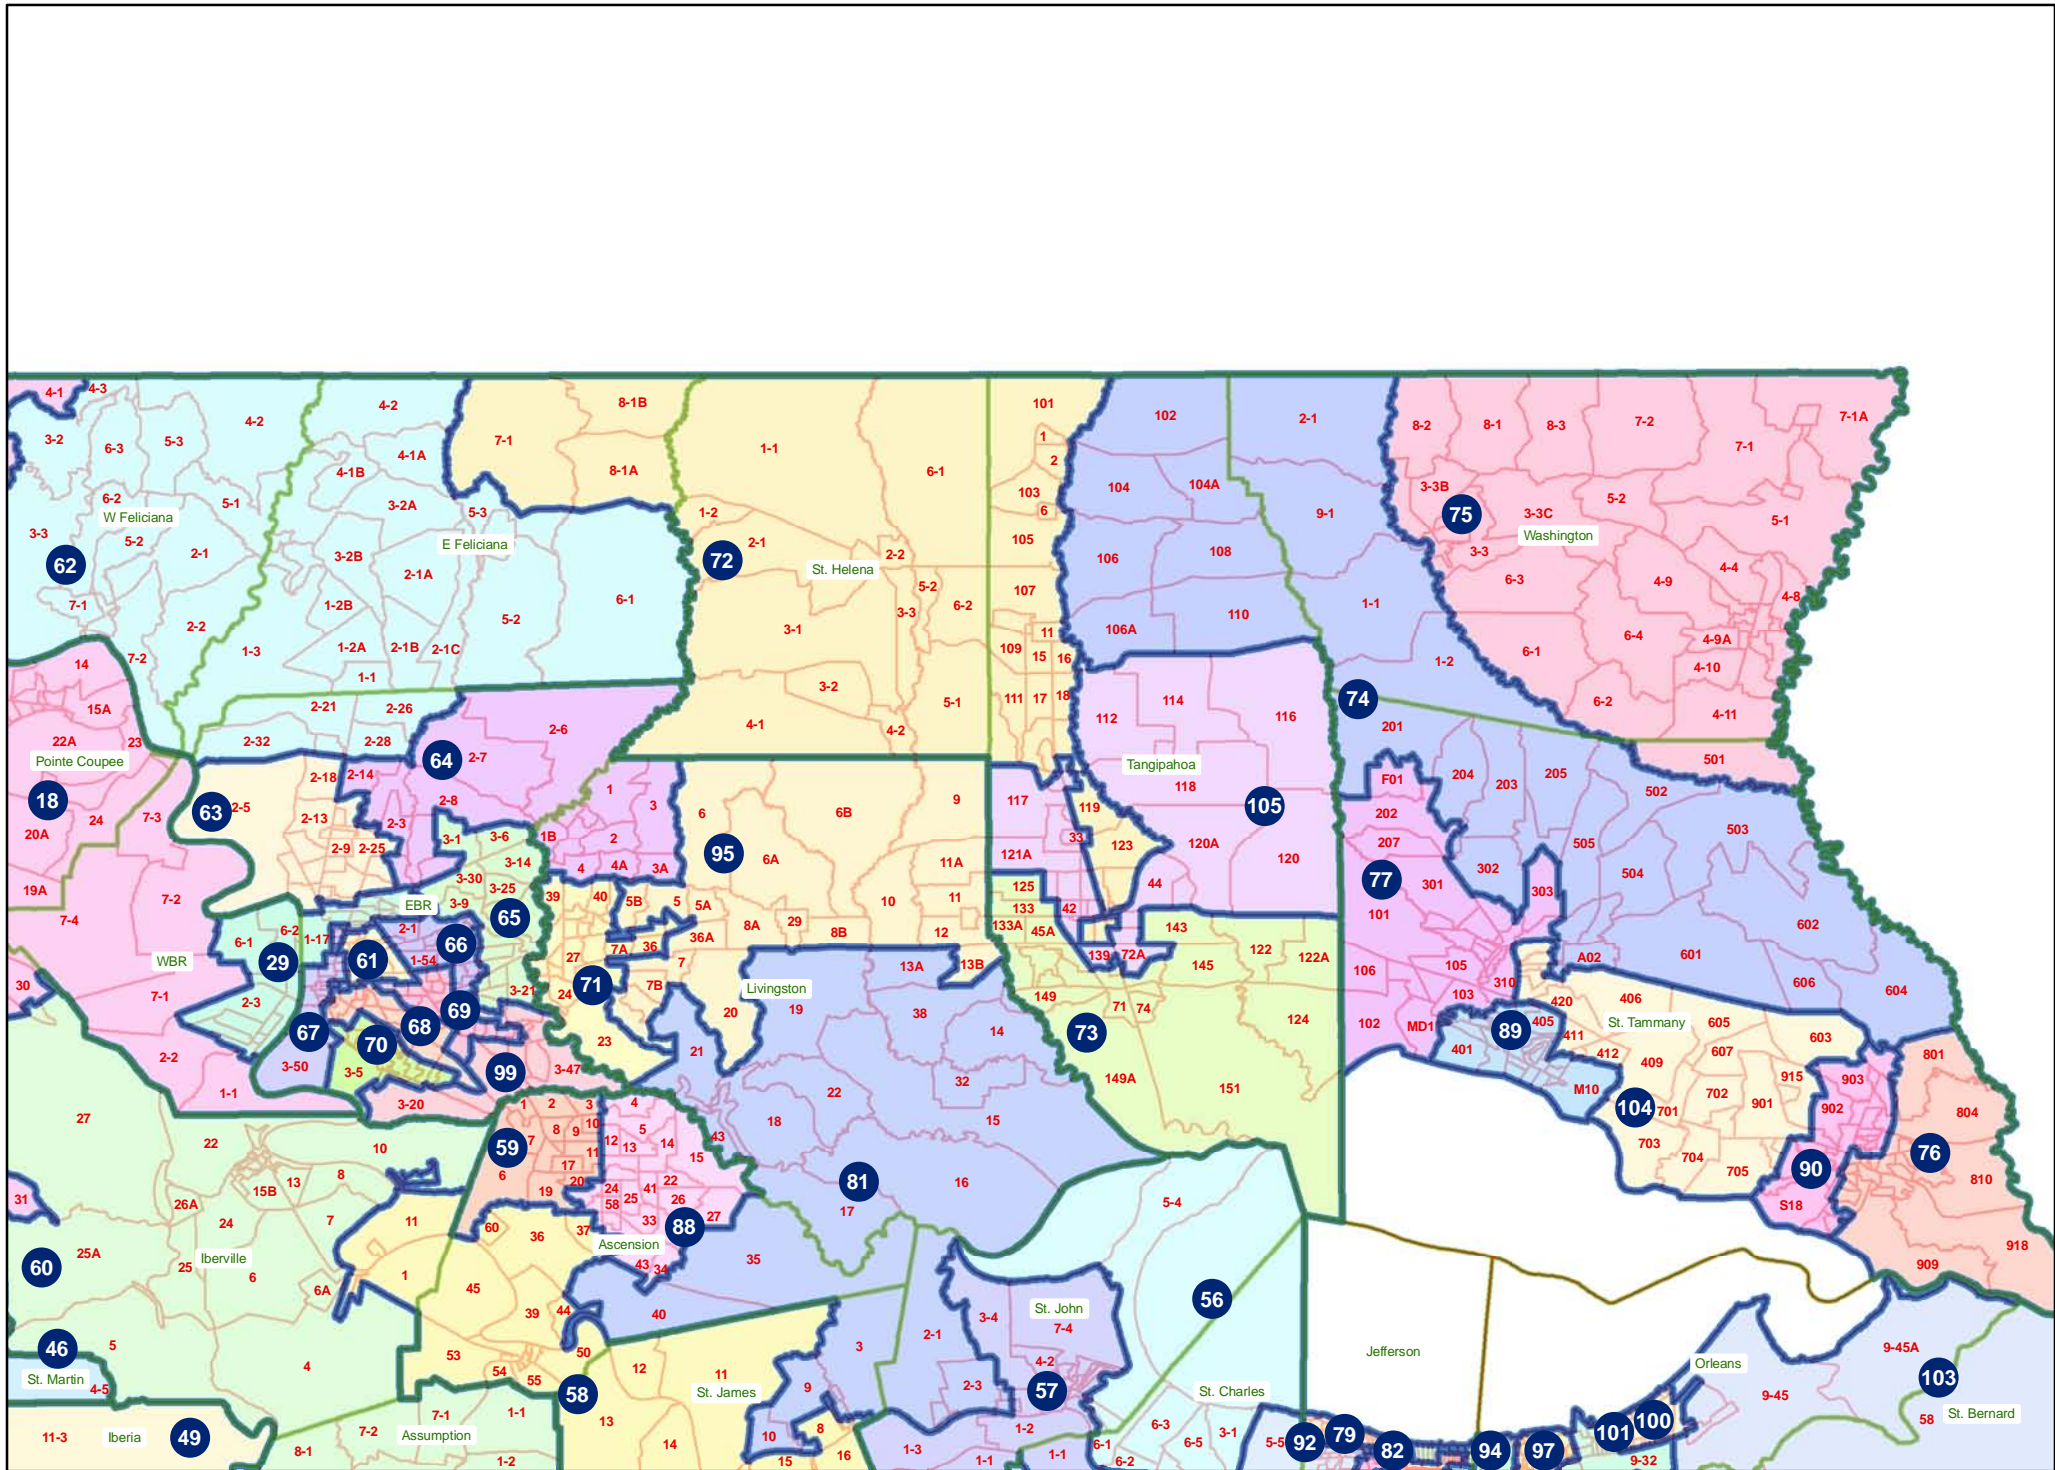

Proposed House Plan --- Statewide

Proposed House Plan --- Northwest

Proposed House Plan --- Northeast

Proposed House Plan --- Central

Proposed House Plan --- Southwest

Proposed House Plan --- Acadiana/Bayou/River

Proposed House Plan --- Florida Parishes

Proposed House Plan --- Shreveport

Proposed House Plan --- West Monroe/Monroe/Bastrop

Proposed House Plan --- Lafayette

Proposed House Plan --- Baton Rouge

Proposed House Plan --- Orleans Jefferson Area