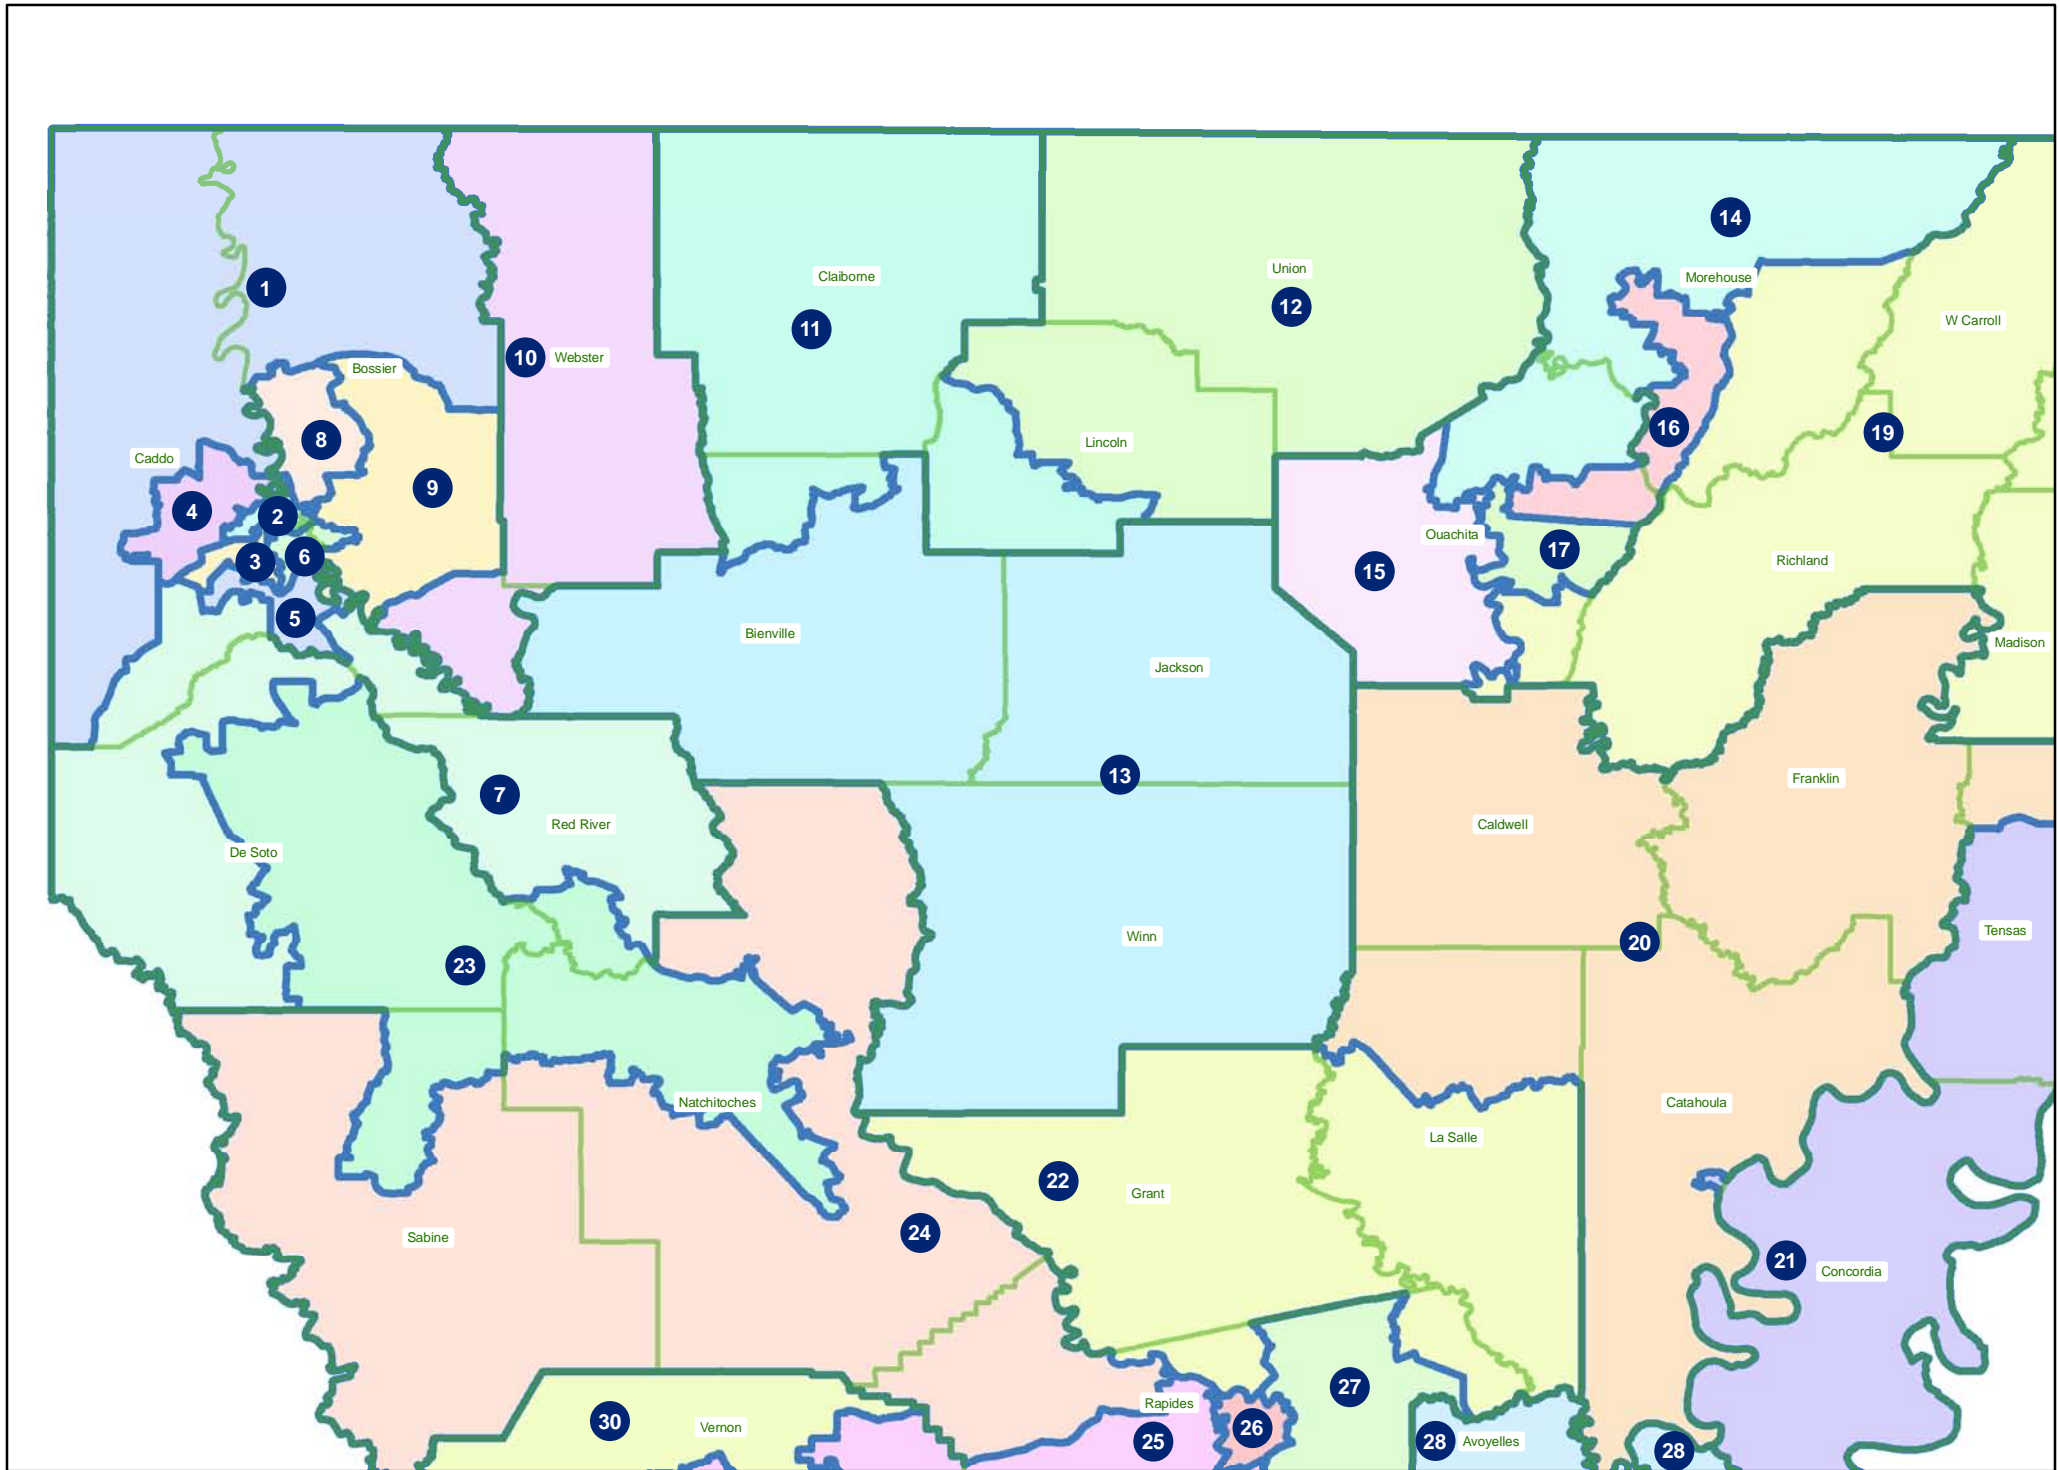

Proposed House Plan --- Statewide

Proposed House Plan --- Northwest

Proposed House Plan --- Northeast

Proposed House Plan --- Central

Proposed House Plan --- Southwest

Proposed House Plan --- Acadiana/Bayou/River

Proposed House Plan --- Florida Parishes

Proposed House Plan --- Shreveport

Proposed House Plan --- West Monroe/Monroe/Bastrop

Proposed House Plan --- Lafayette

Proposed House Plan --- Baton Rouge

Proposed House Plan --- Orleans Jefferson Area