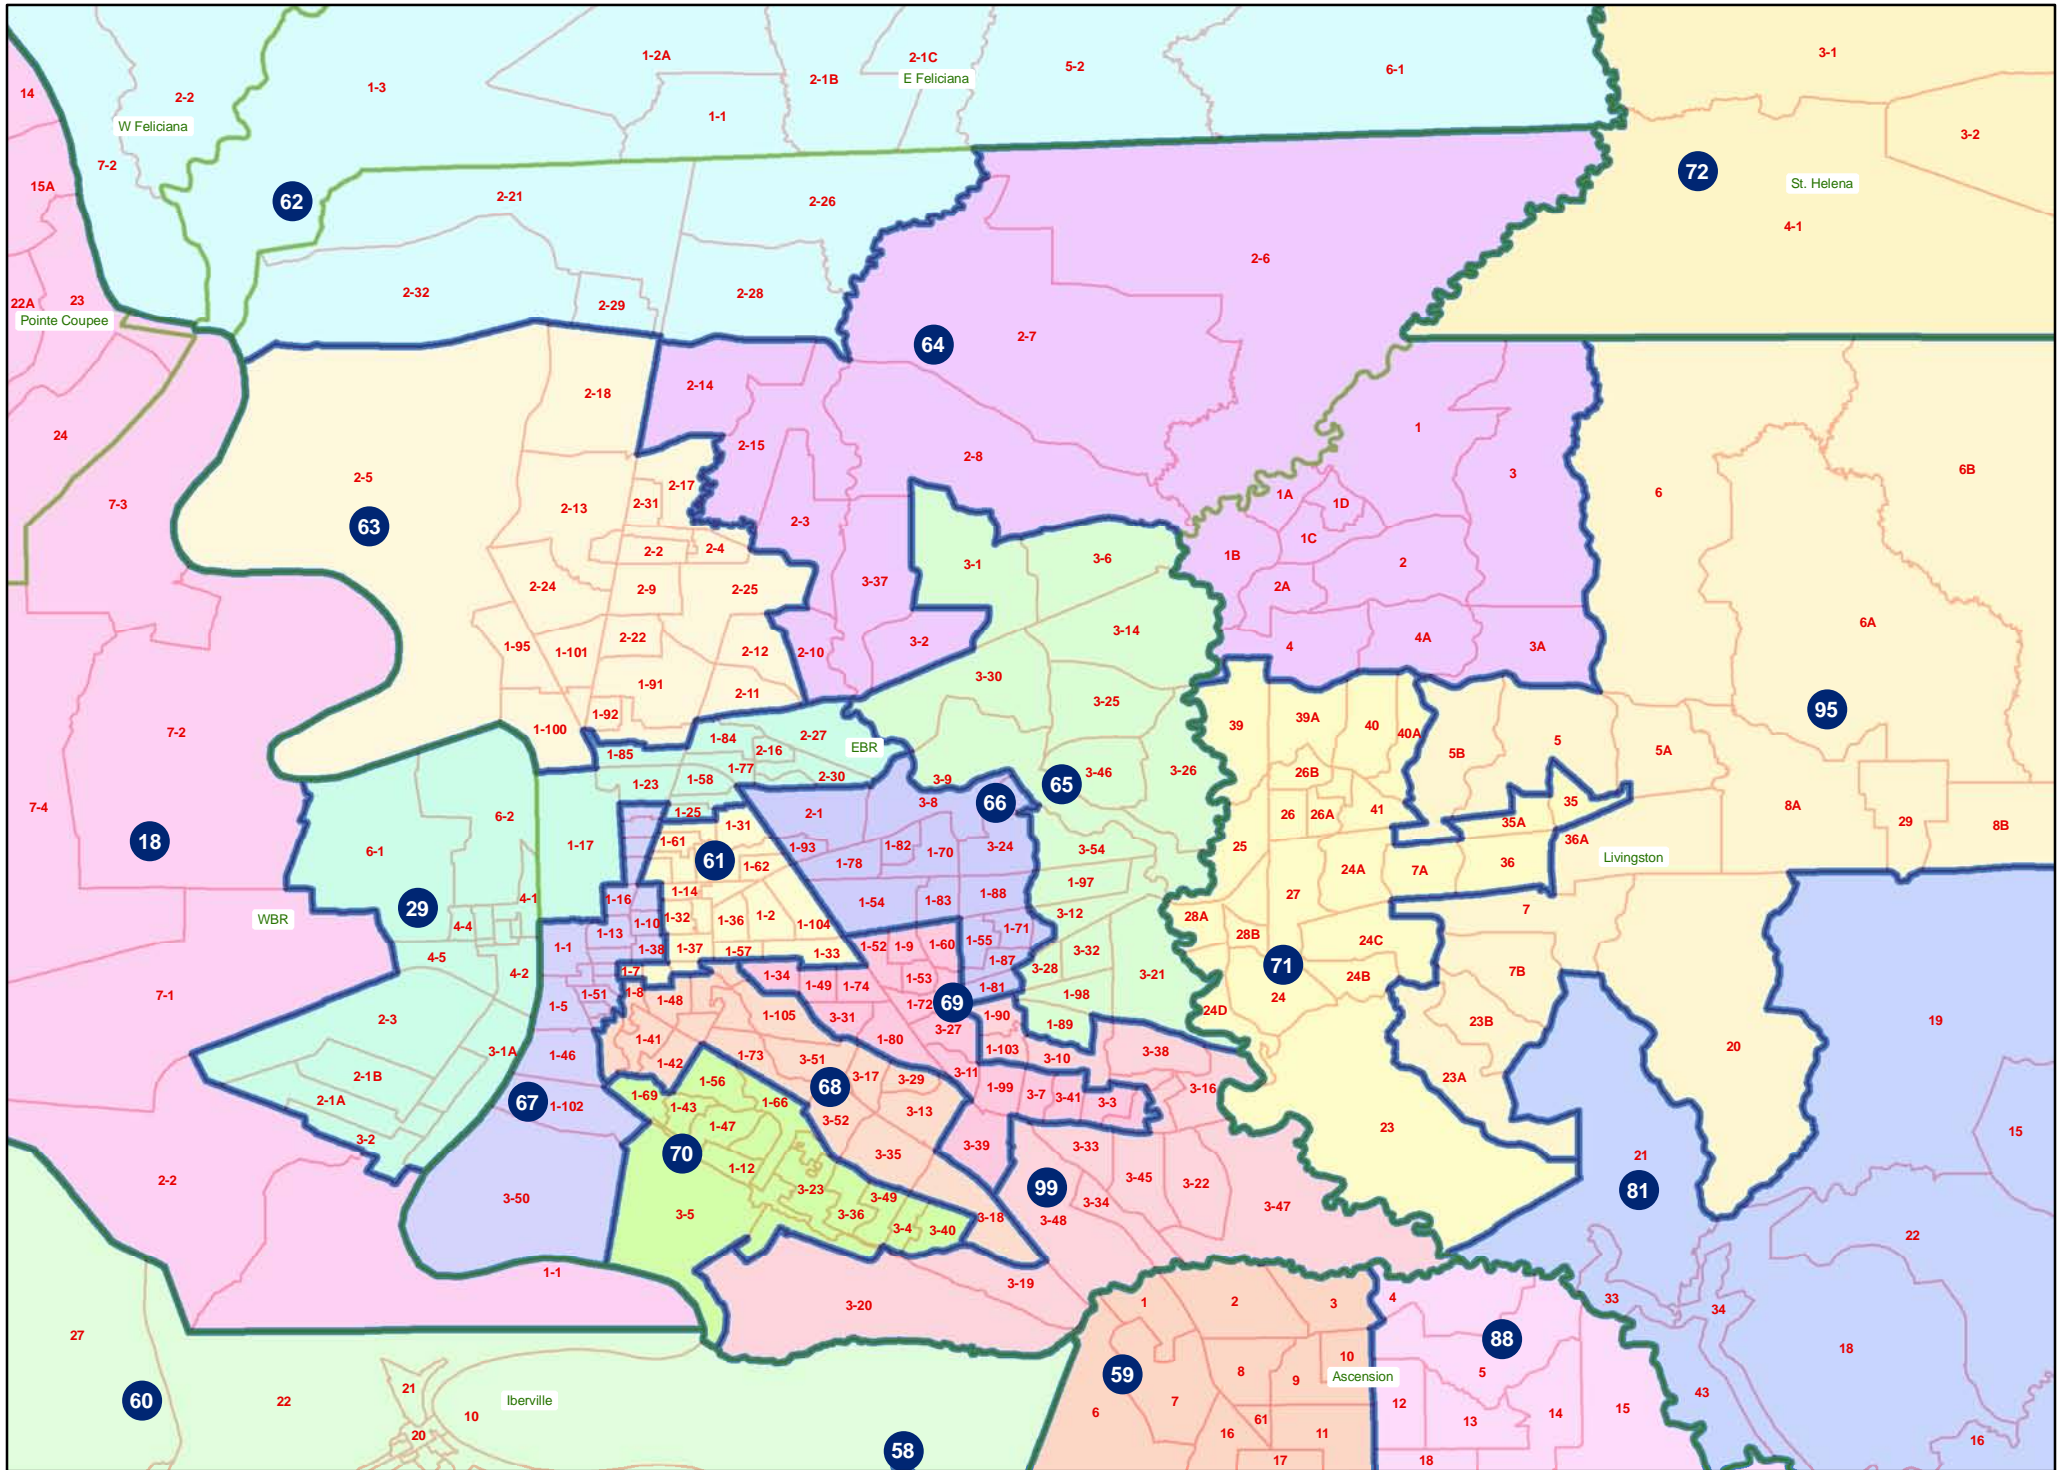

# Proposed House Plan --- Acadiana/Bayou/River

# Proposed House Plan --- Florida Parishes

# Proposed House Plan --- West Monroe/Monroe/Bastrop

# Proposed House Plan --- Orleans Jefferson Area