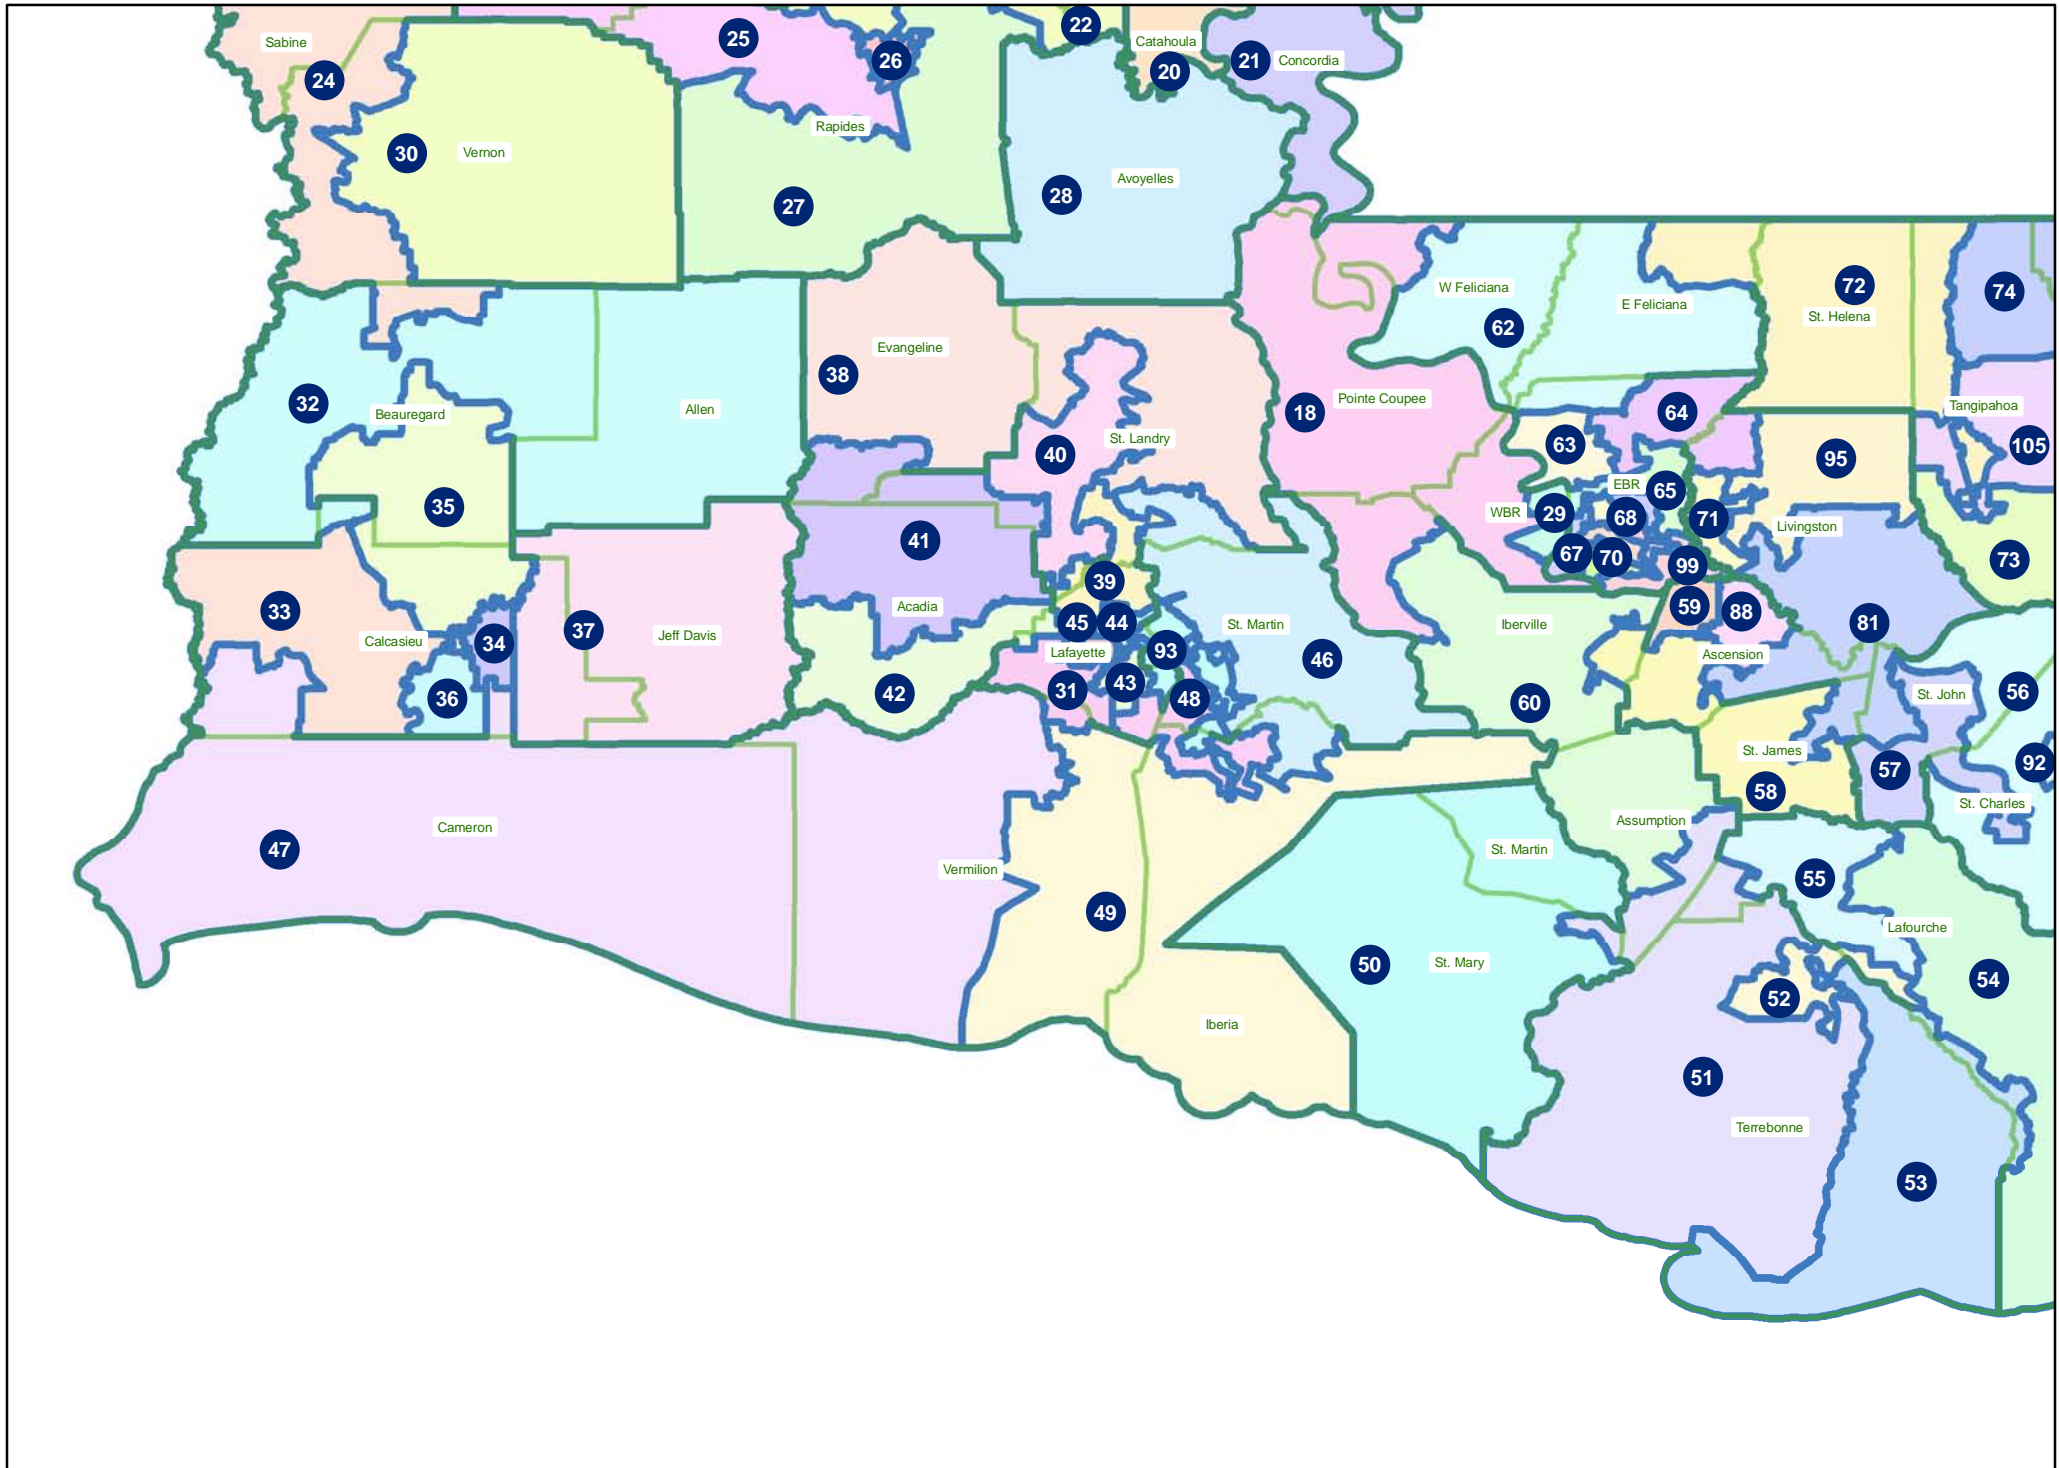

# Proposed House Plan --- Statewide

# Proposed House Plan --- Northwest

# Proposed House Plan --- Acadiana/Bayou/River

# Proposed House Plan --- Orleans Jefferson Area