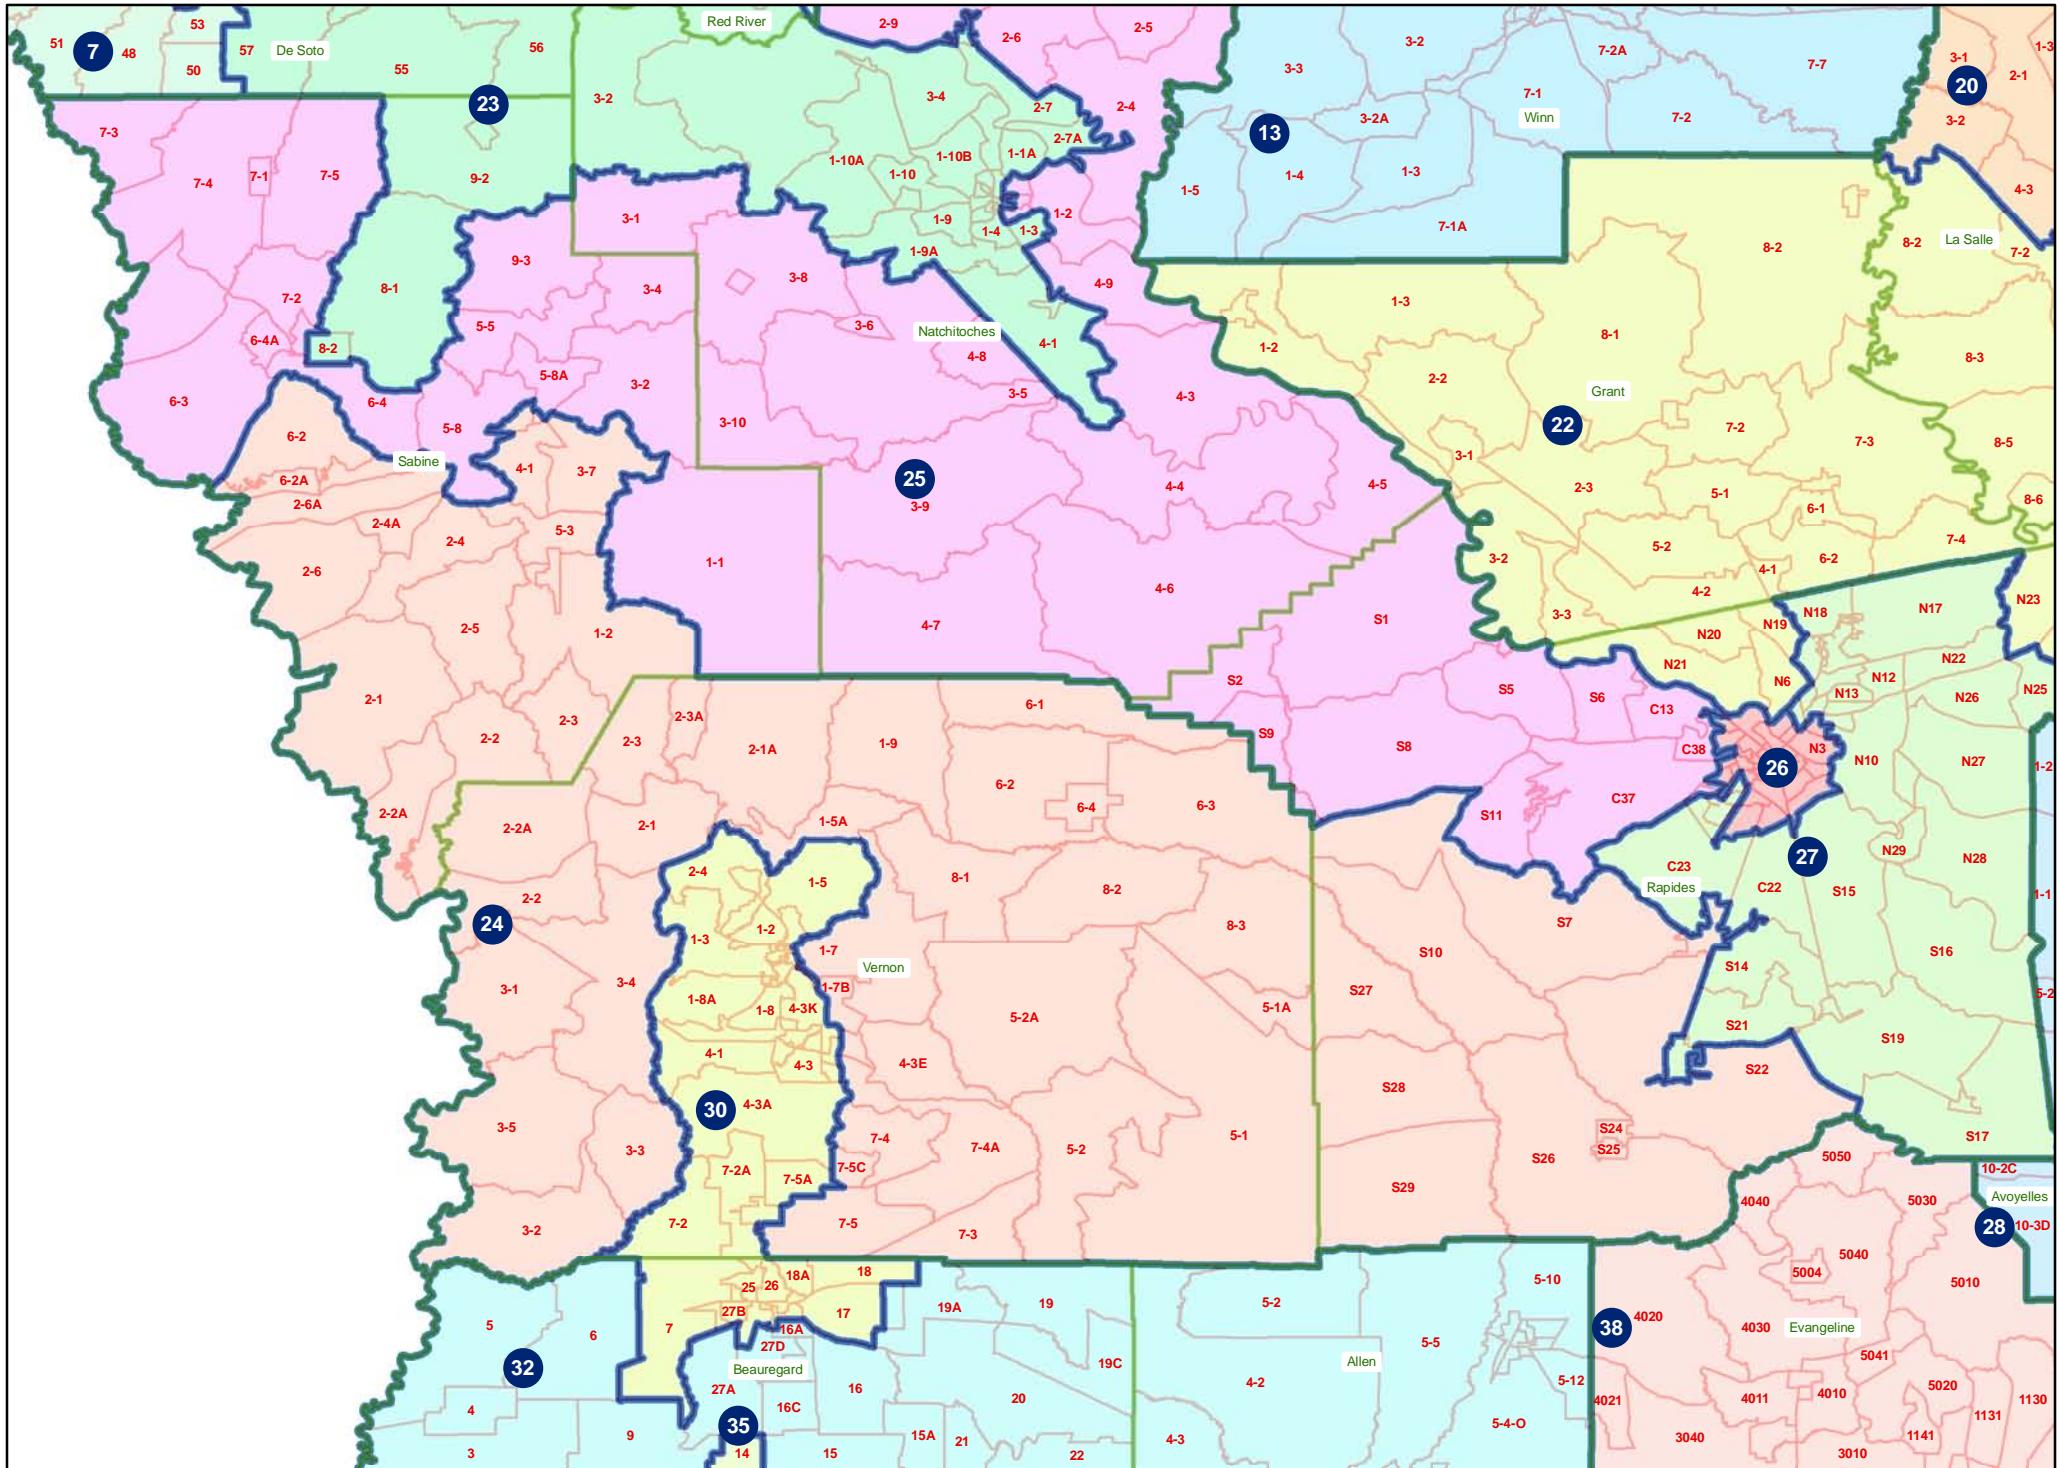

Area Map

Rapides

District 30

Sabine