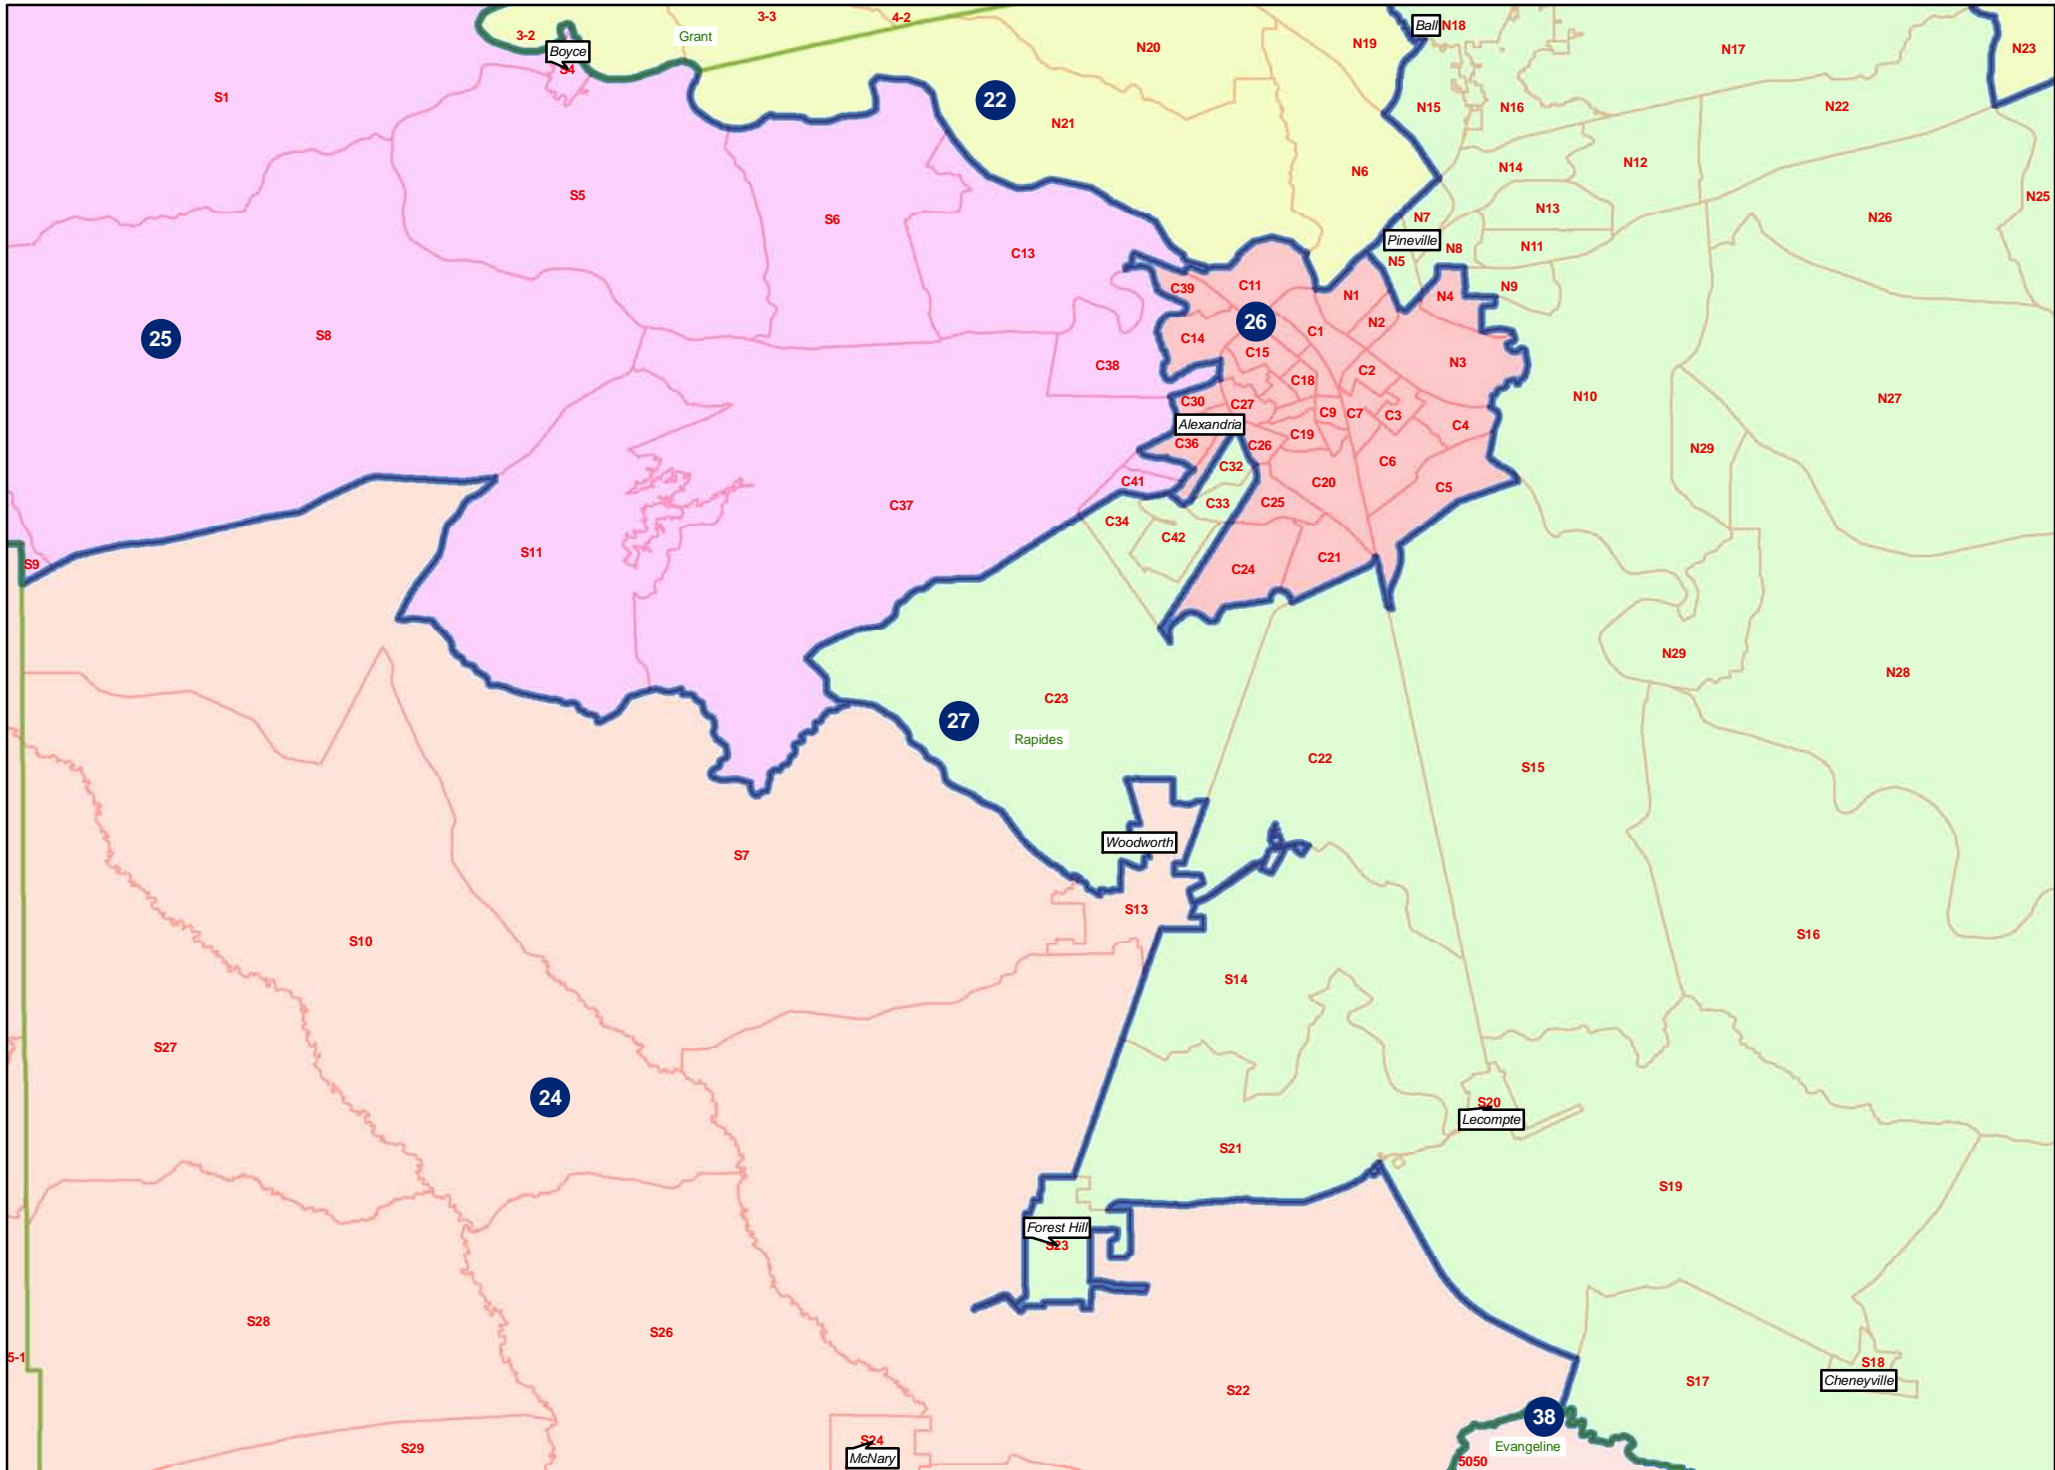

Area Map

Rapides

District 30

Sabine