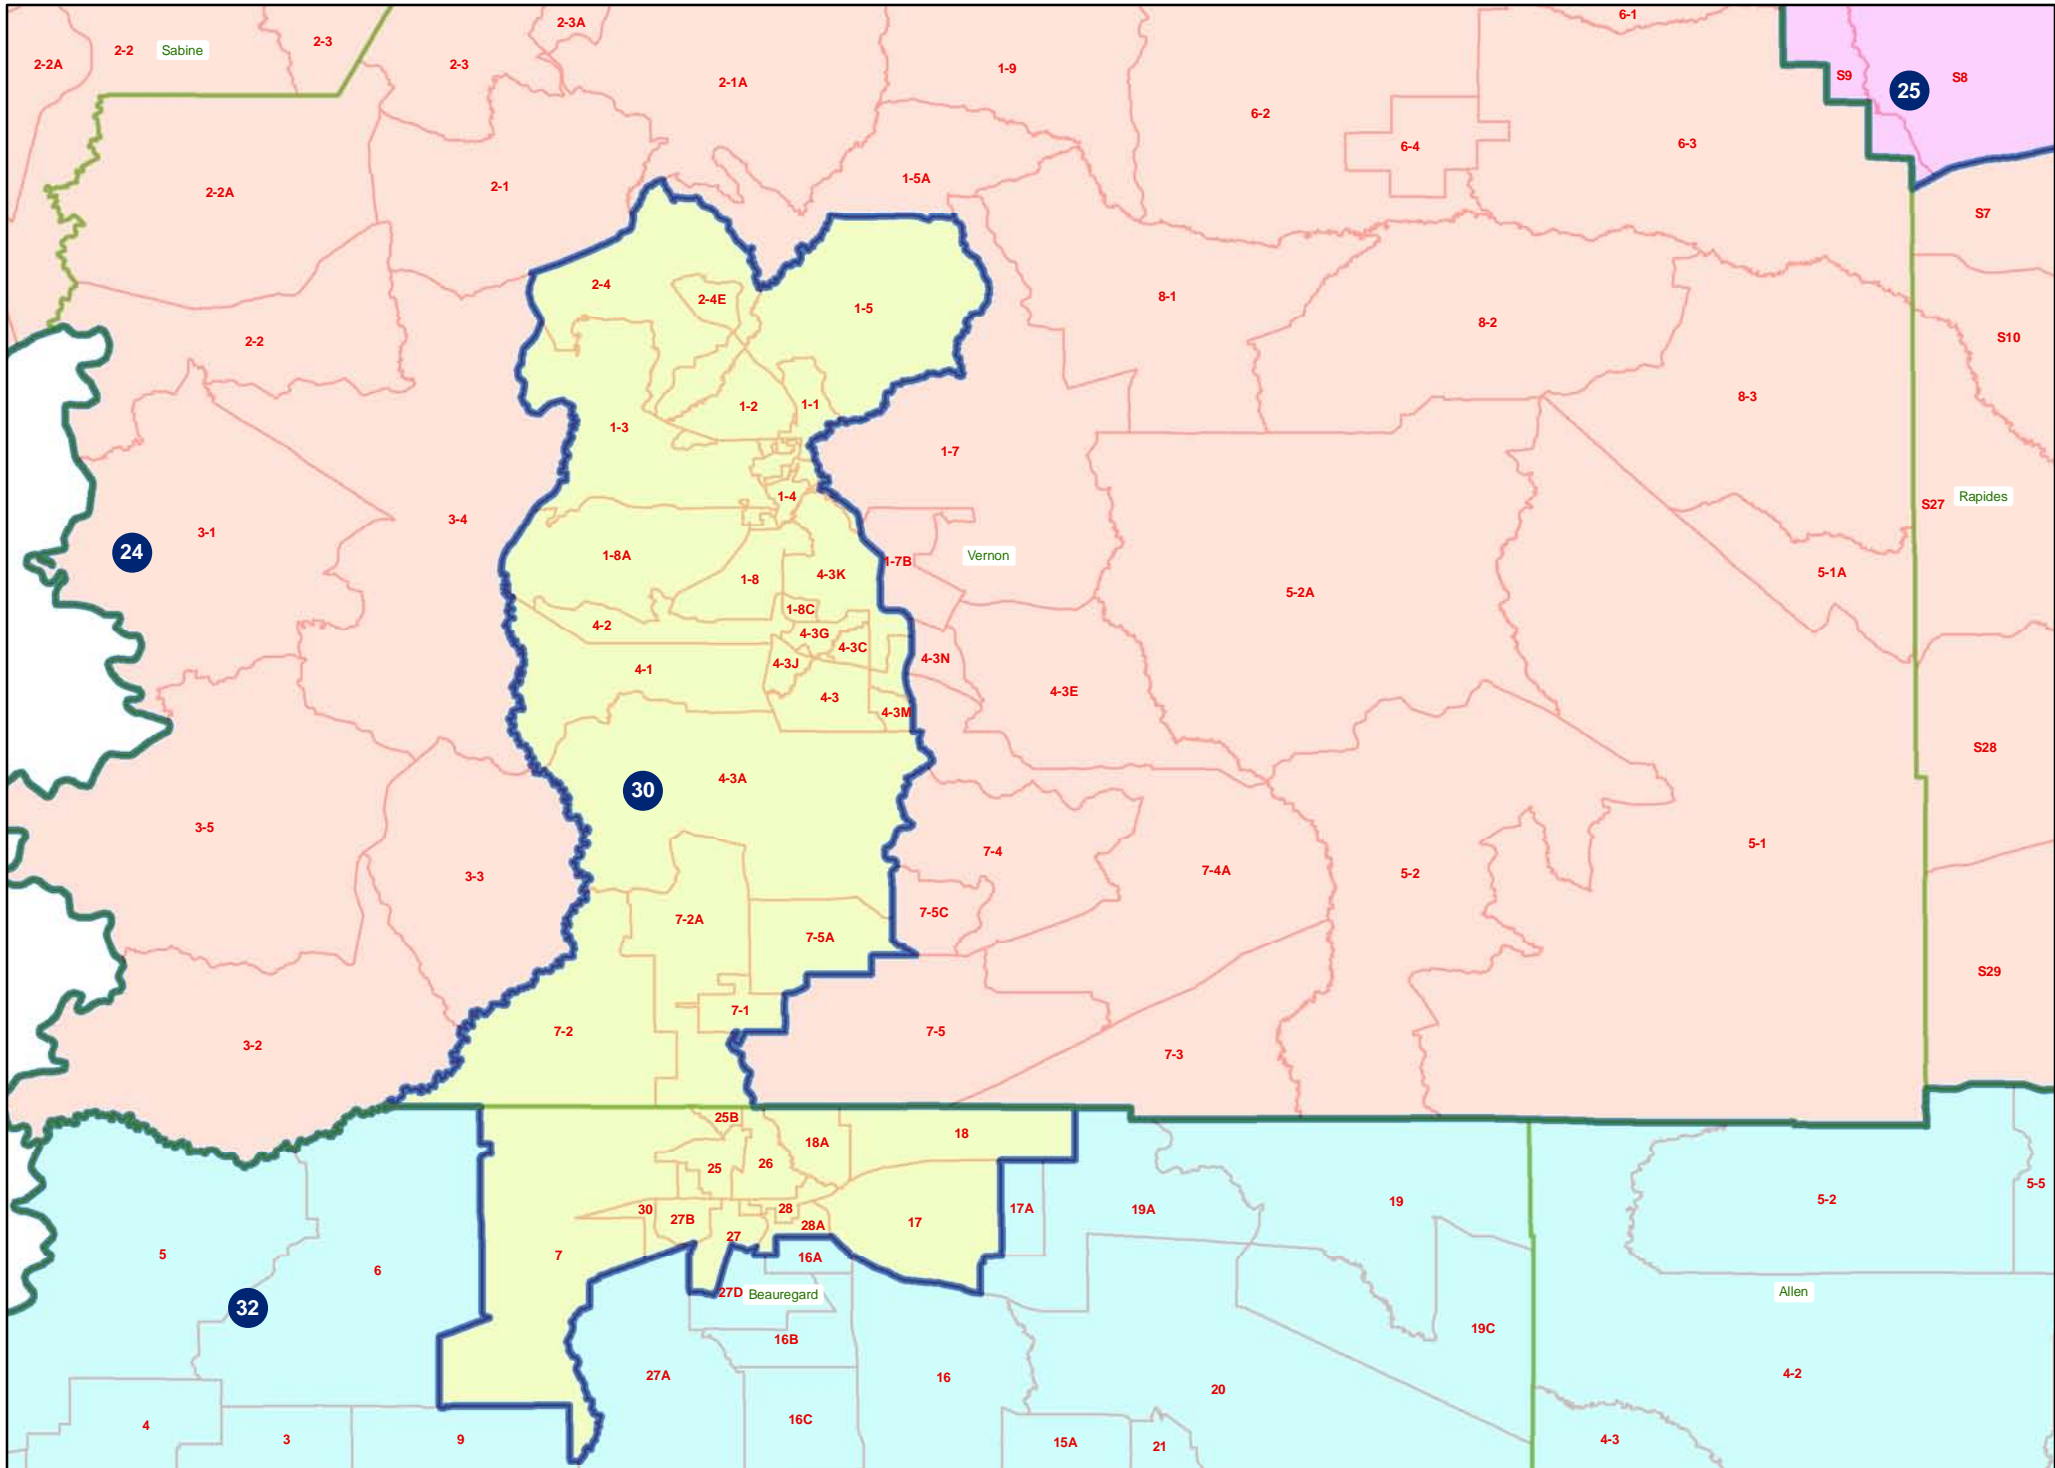

Area Map

Rapides

District 30

Sabine