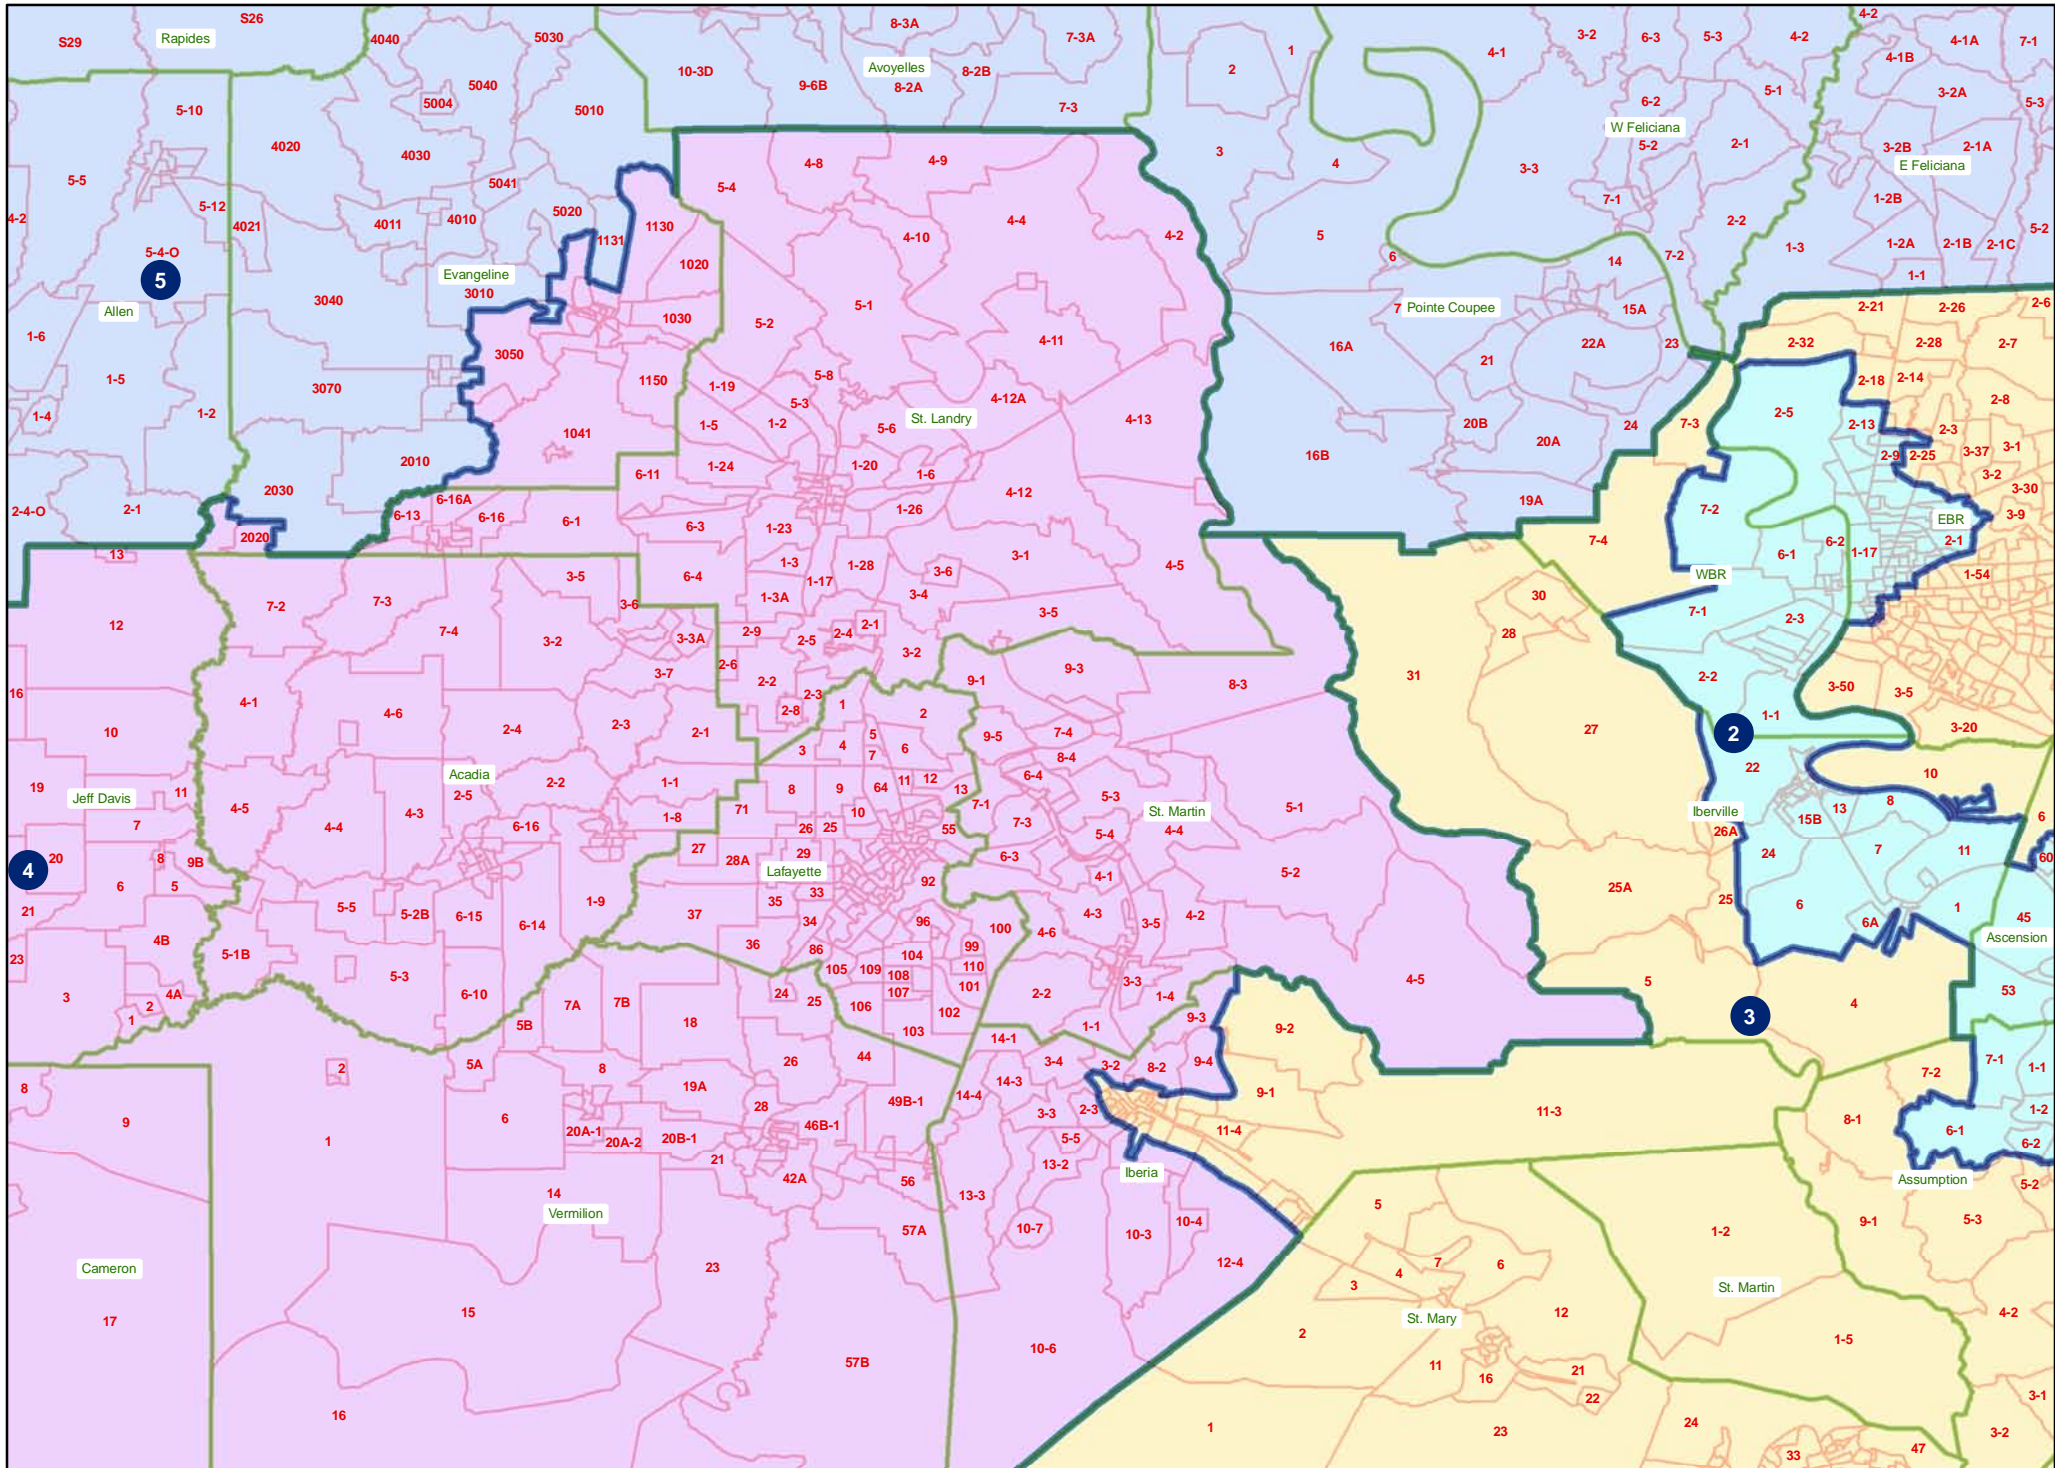

# HFAHB6 2549 332 --- Statewide

HFAHB6 2549 332 --- Northwest

# HFAHB6 2549 332 --- Natchitoches

HFAHB6 2549 332 --- Northeast

HFAHB6 2549 332 --- Central

HFAHB6 2549 332 --- Southwest

# HFAHB6 2549 332 --- Evangeline/Iberia

# HFAHB6 2549 332 --- Acadiana/Bayou/River