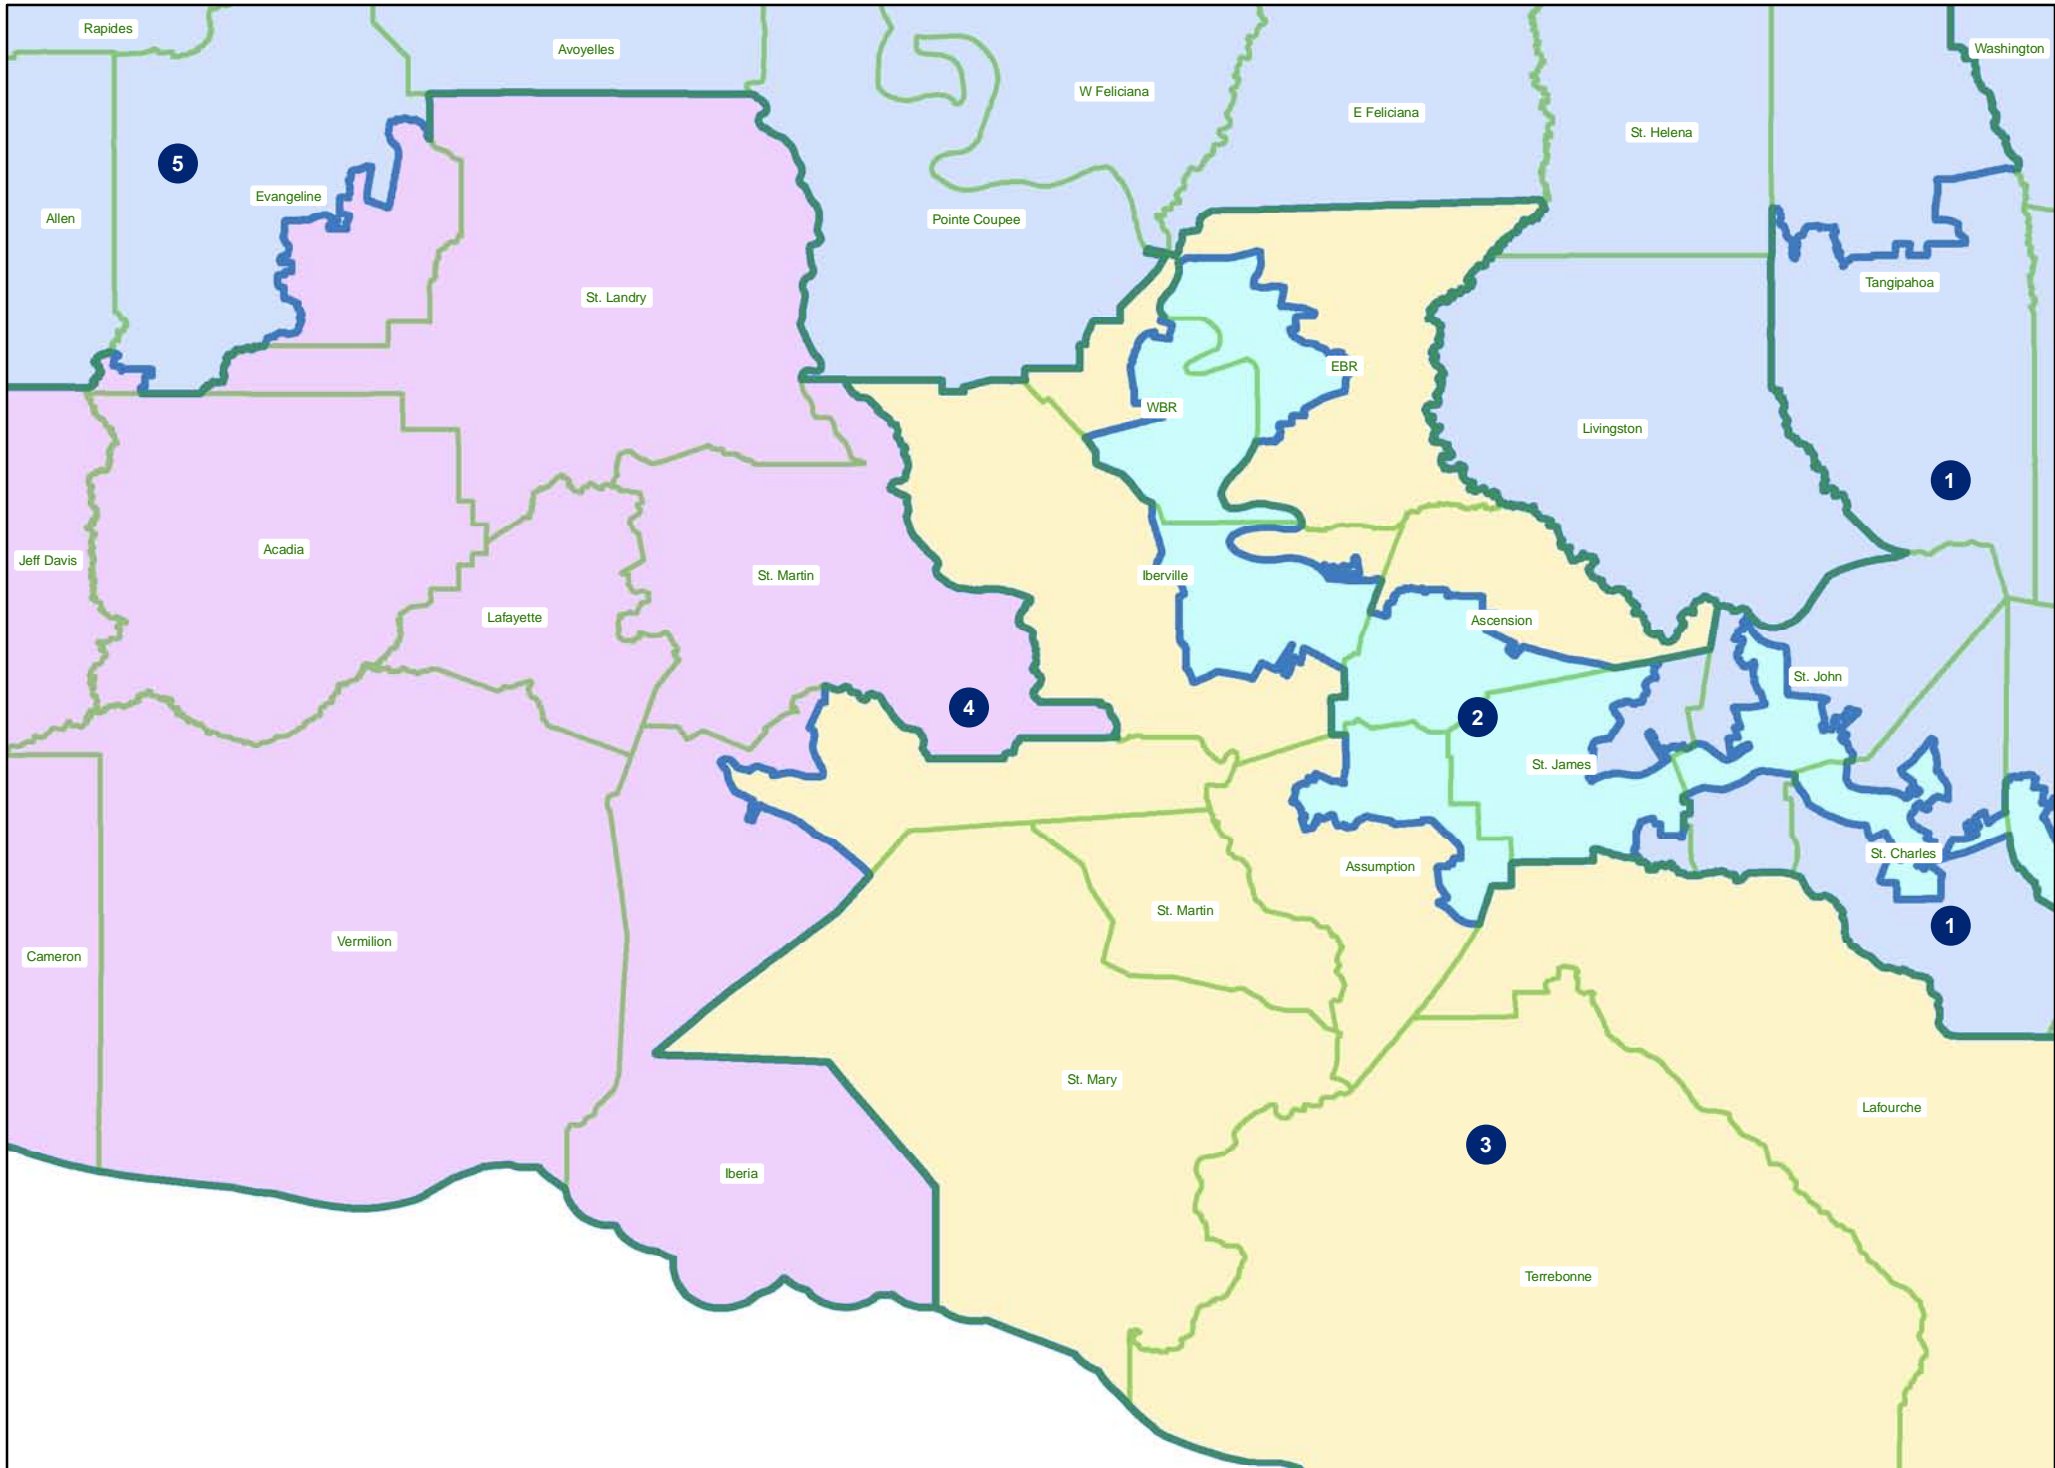

# HFAHB6 2549 332 --- Statewide

HFAHB6 2549 332 --- Northwest

# HFAHB6 2549 332 --- Natchitoches

HFAHB6 2549 332 --- Northeast

HFAHB6 2549 332 --- Central

HFAHB6 2549 332 --- Southwest

# HFAHB6 2549 332 --- Evangeline/Iberia

# HFAHB6 2549 332 --- Acadiana/Bayou/River