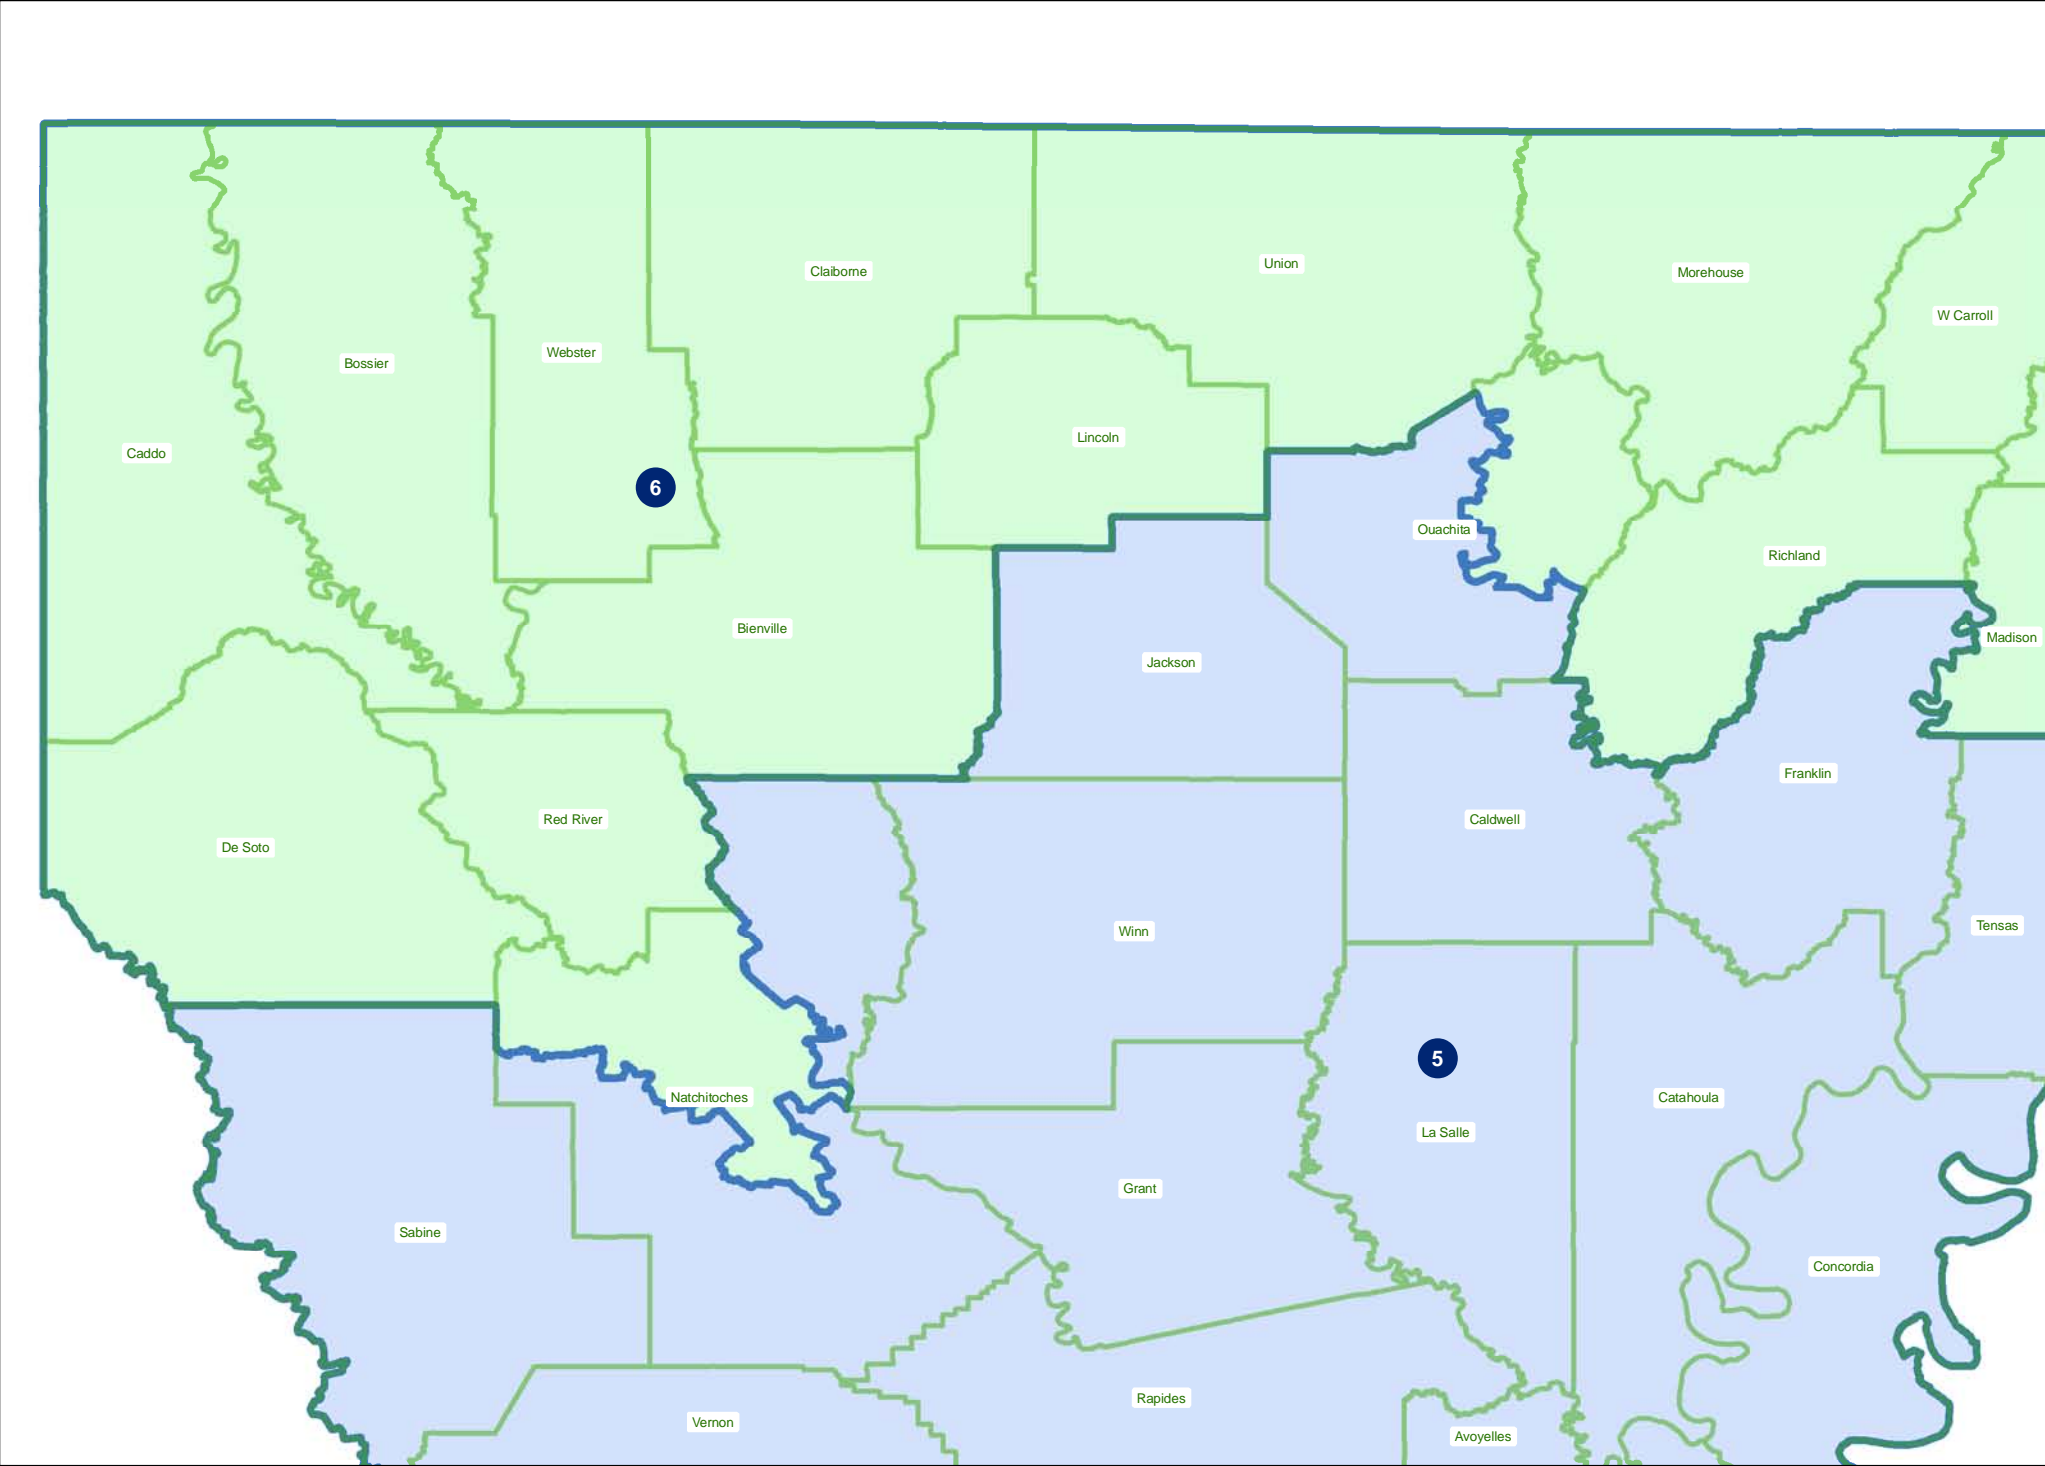

# HFAHB6 2549 332 --- Statewide

HFAHB6 2549 332 --- Northwest

# HFAHB6 2549 332 --- Natchitoches

HFAHB6 2549 332 --- Northeast

HFAHB6 2549 332 --- Central

HFAHB6 2549 332 --- Southwest

# HFAHB6 2549 332 --- Evangeline/Iberia

# HFAHB6 2549 332 --- Acadiana/Bayou/River