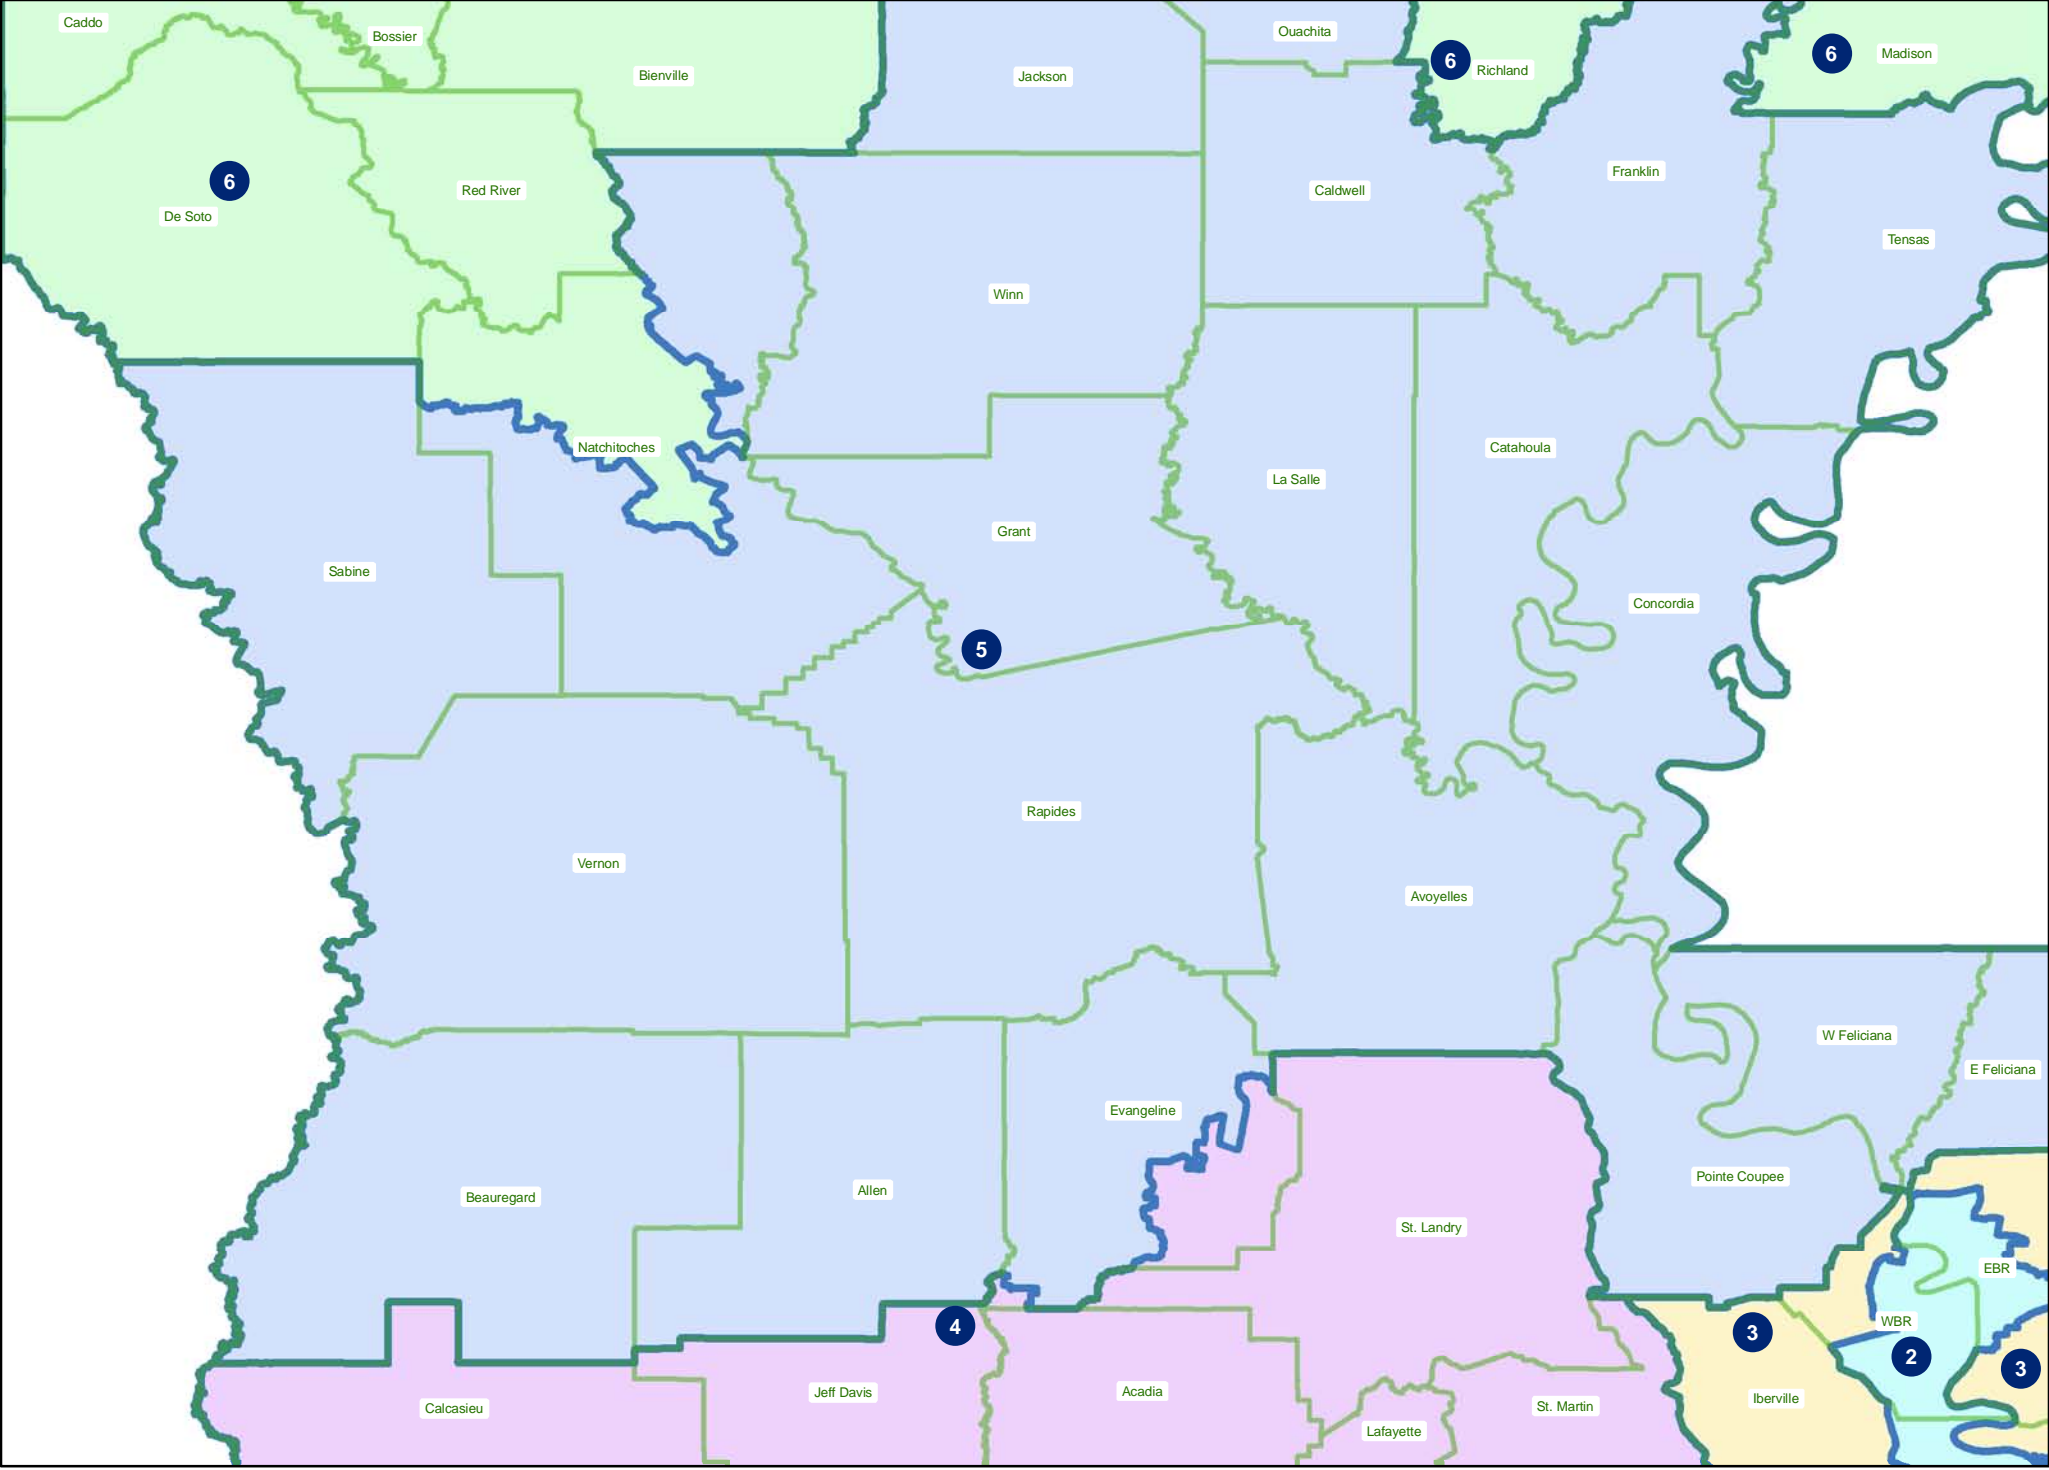

# HFAHB6 2549 332 --- Statewide

HFAHB6 2549 332 --- Northwest

# HFAHB6 2549 332 --- Natchitoches

HFAHB6 2549 332 --- Northeast

HFAHB6 2549 332 --- Central

HFAHB6 2549 332 --- Southwest

# HFAHB6 2549 332 --- Evangeline/Iberia

# HFAHB6 2549 332 --- Acadiana/Bayou/River