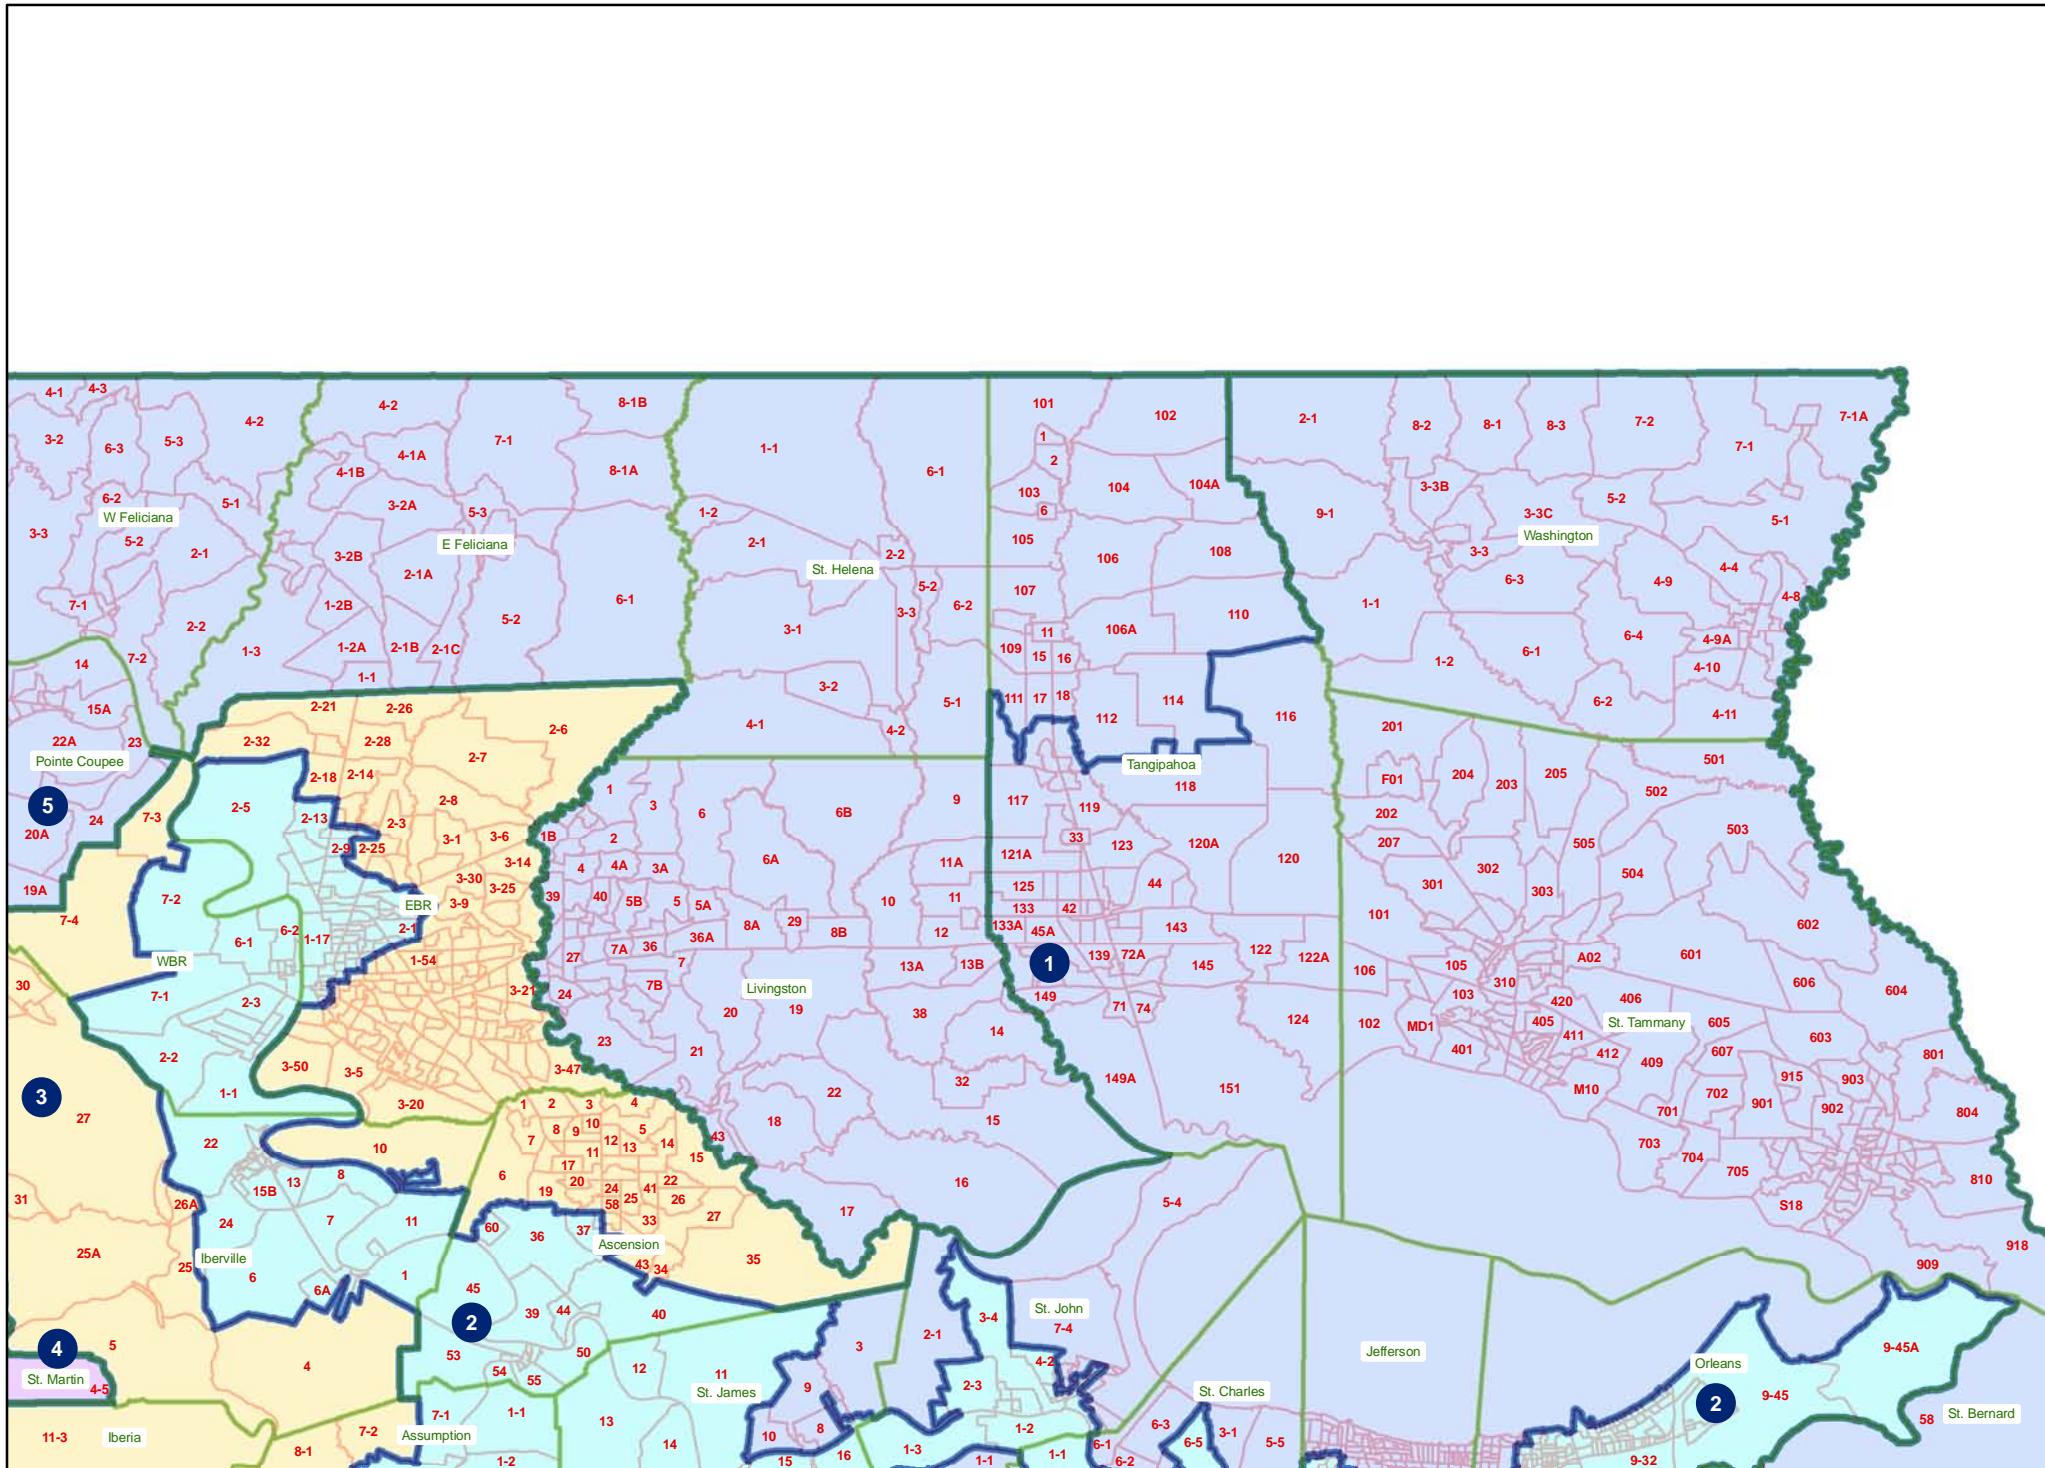

HFAHB6 2549 332 --- Florida Parishes