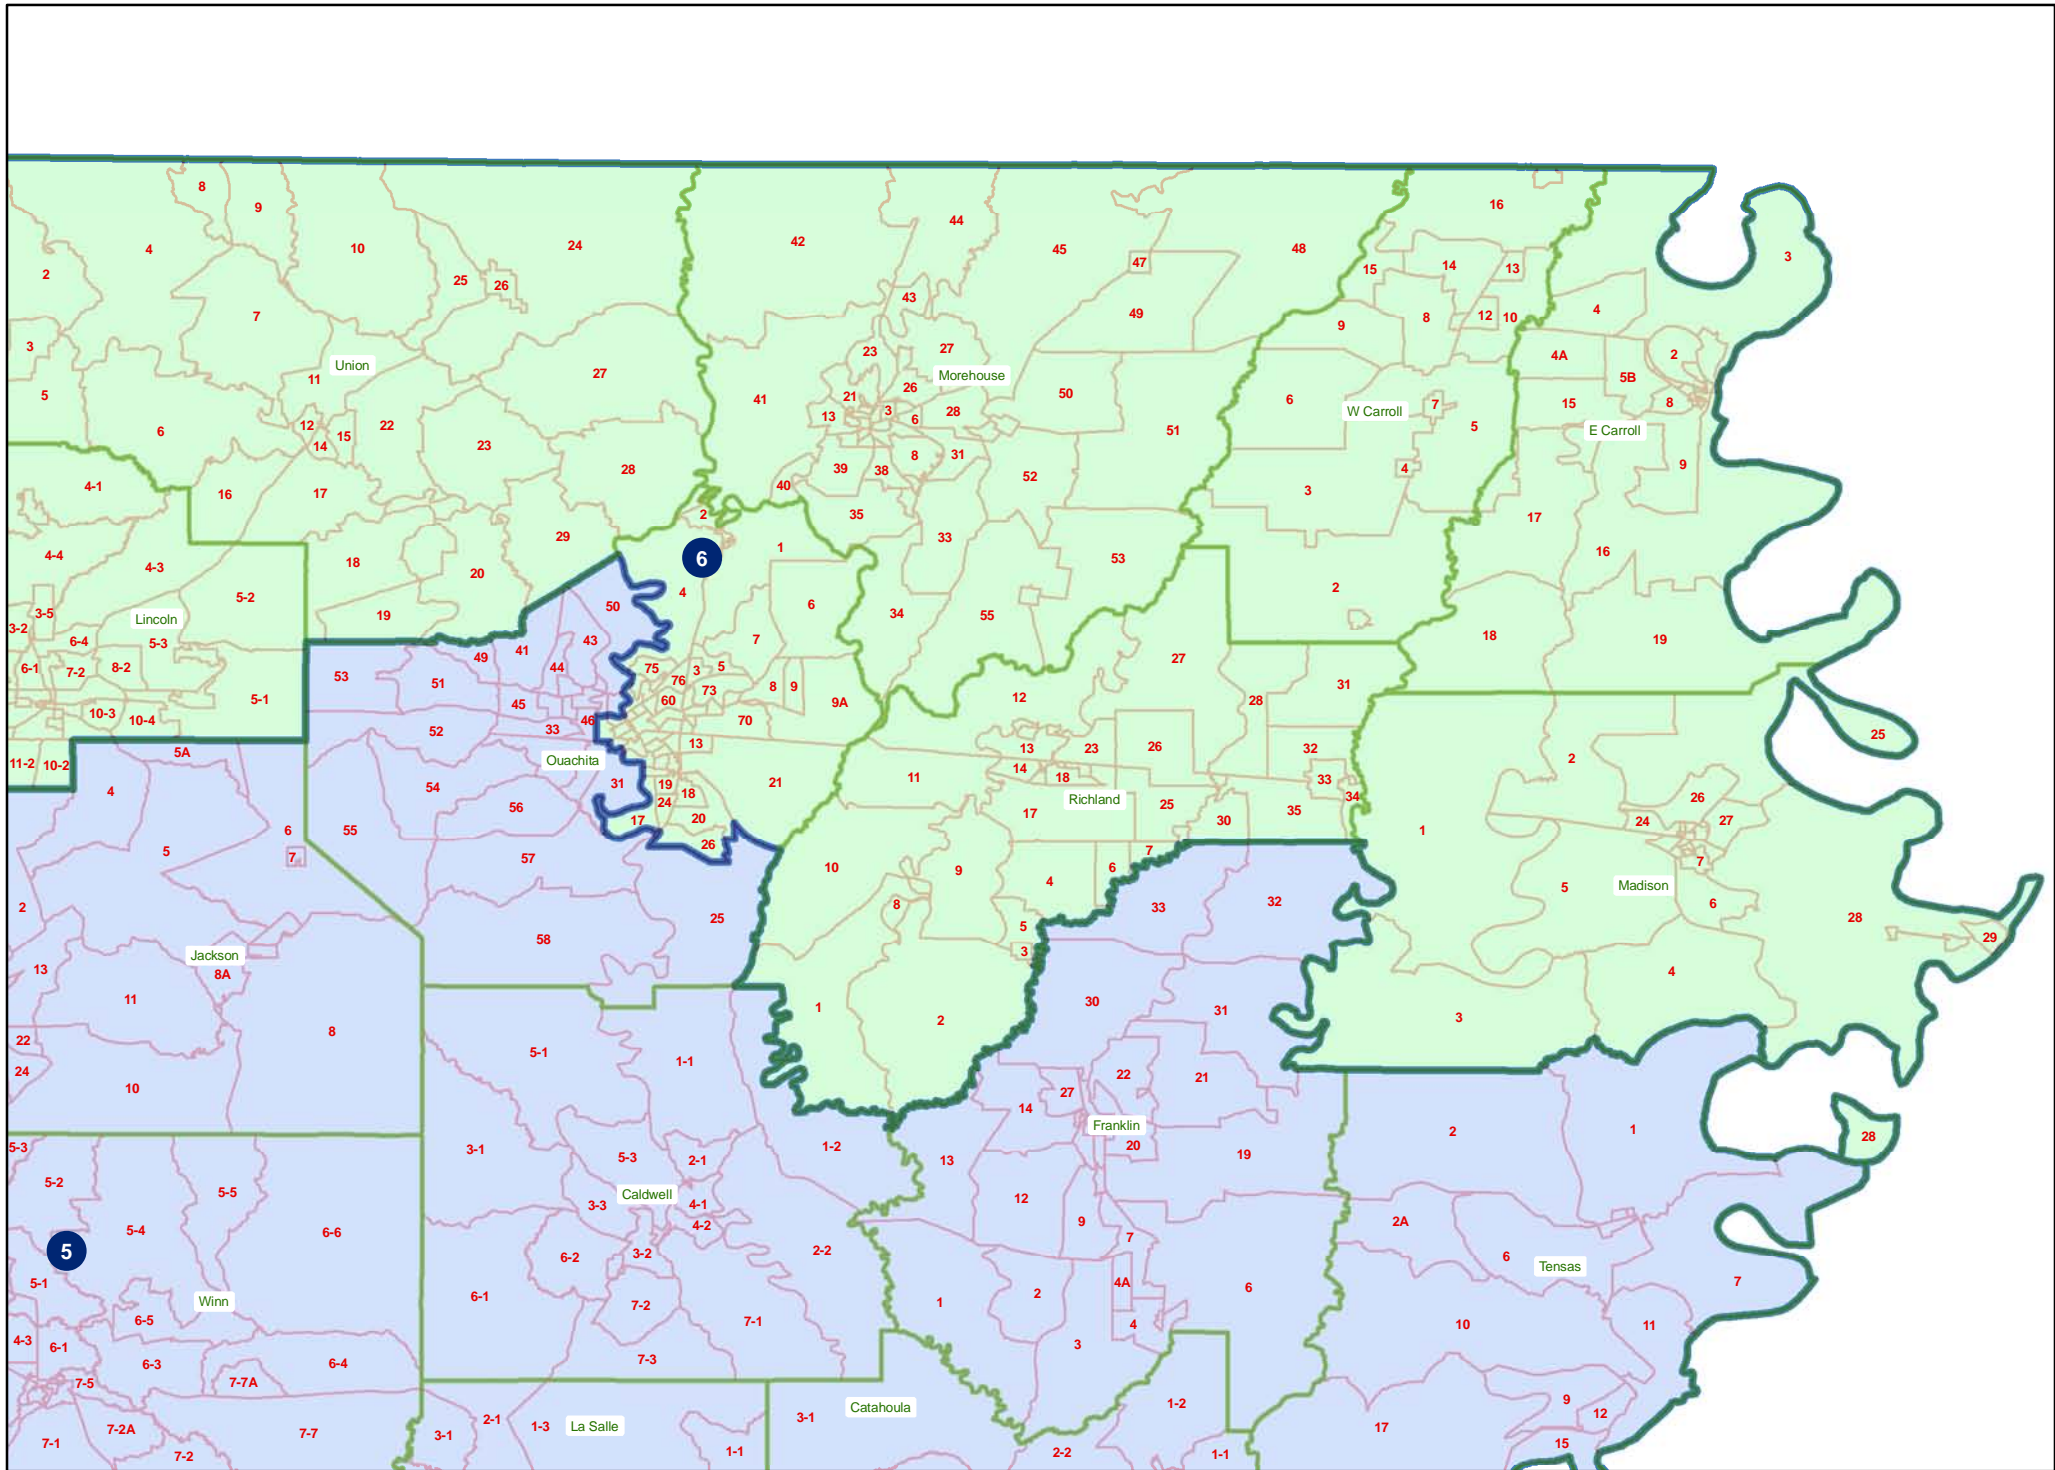

# HFAHB6 2549 332 --- Statewide

HFAHB6 2549 332 --- Northwest

# HFAHB6 2549 332 --- Natchitoches

HFAHB6 2549 332 --- Northeast

HFAHB6 2549 332 --- Central

HFAHB6 2549 332 --- Southwest

# HFAHB6 2549 332 --- Evangeline/Iberia

# HFAHB6 2549 332 --- Acadiana/Bayou/River