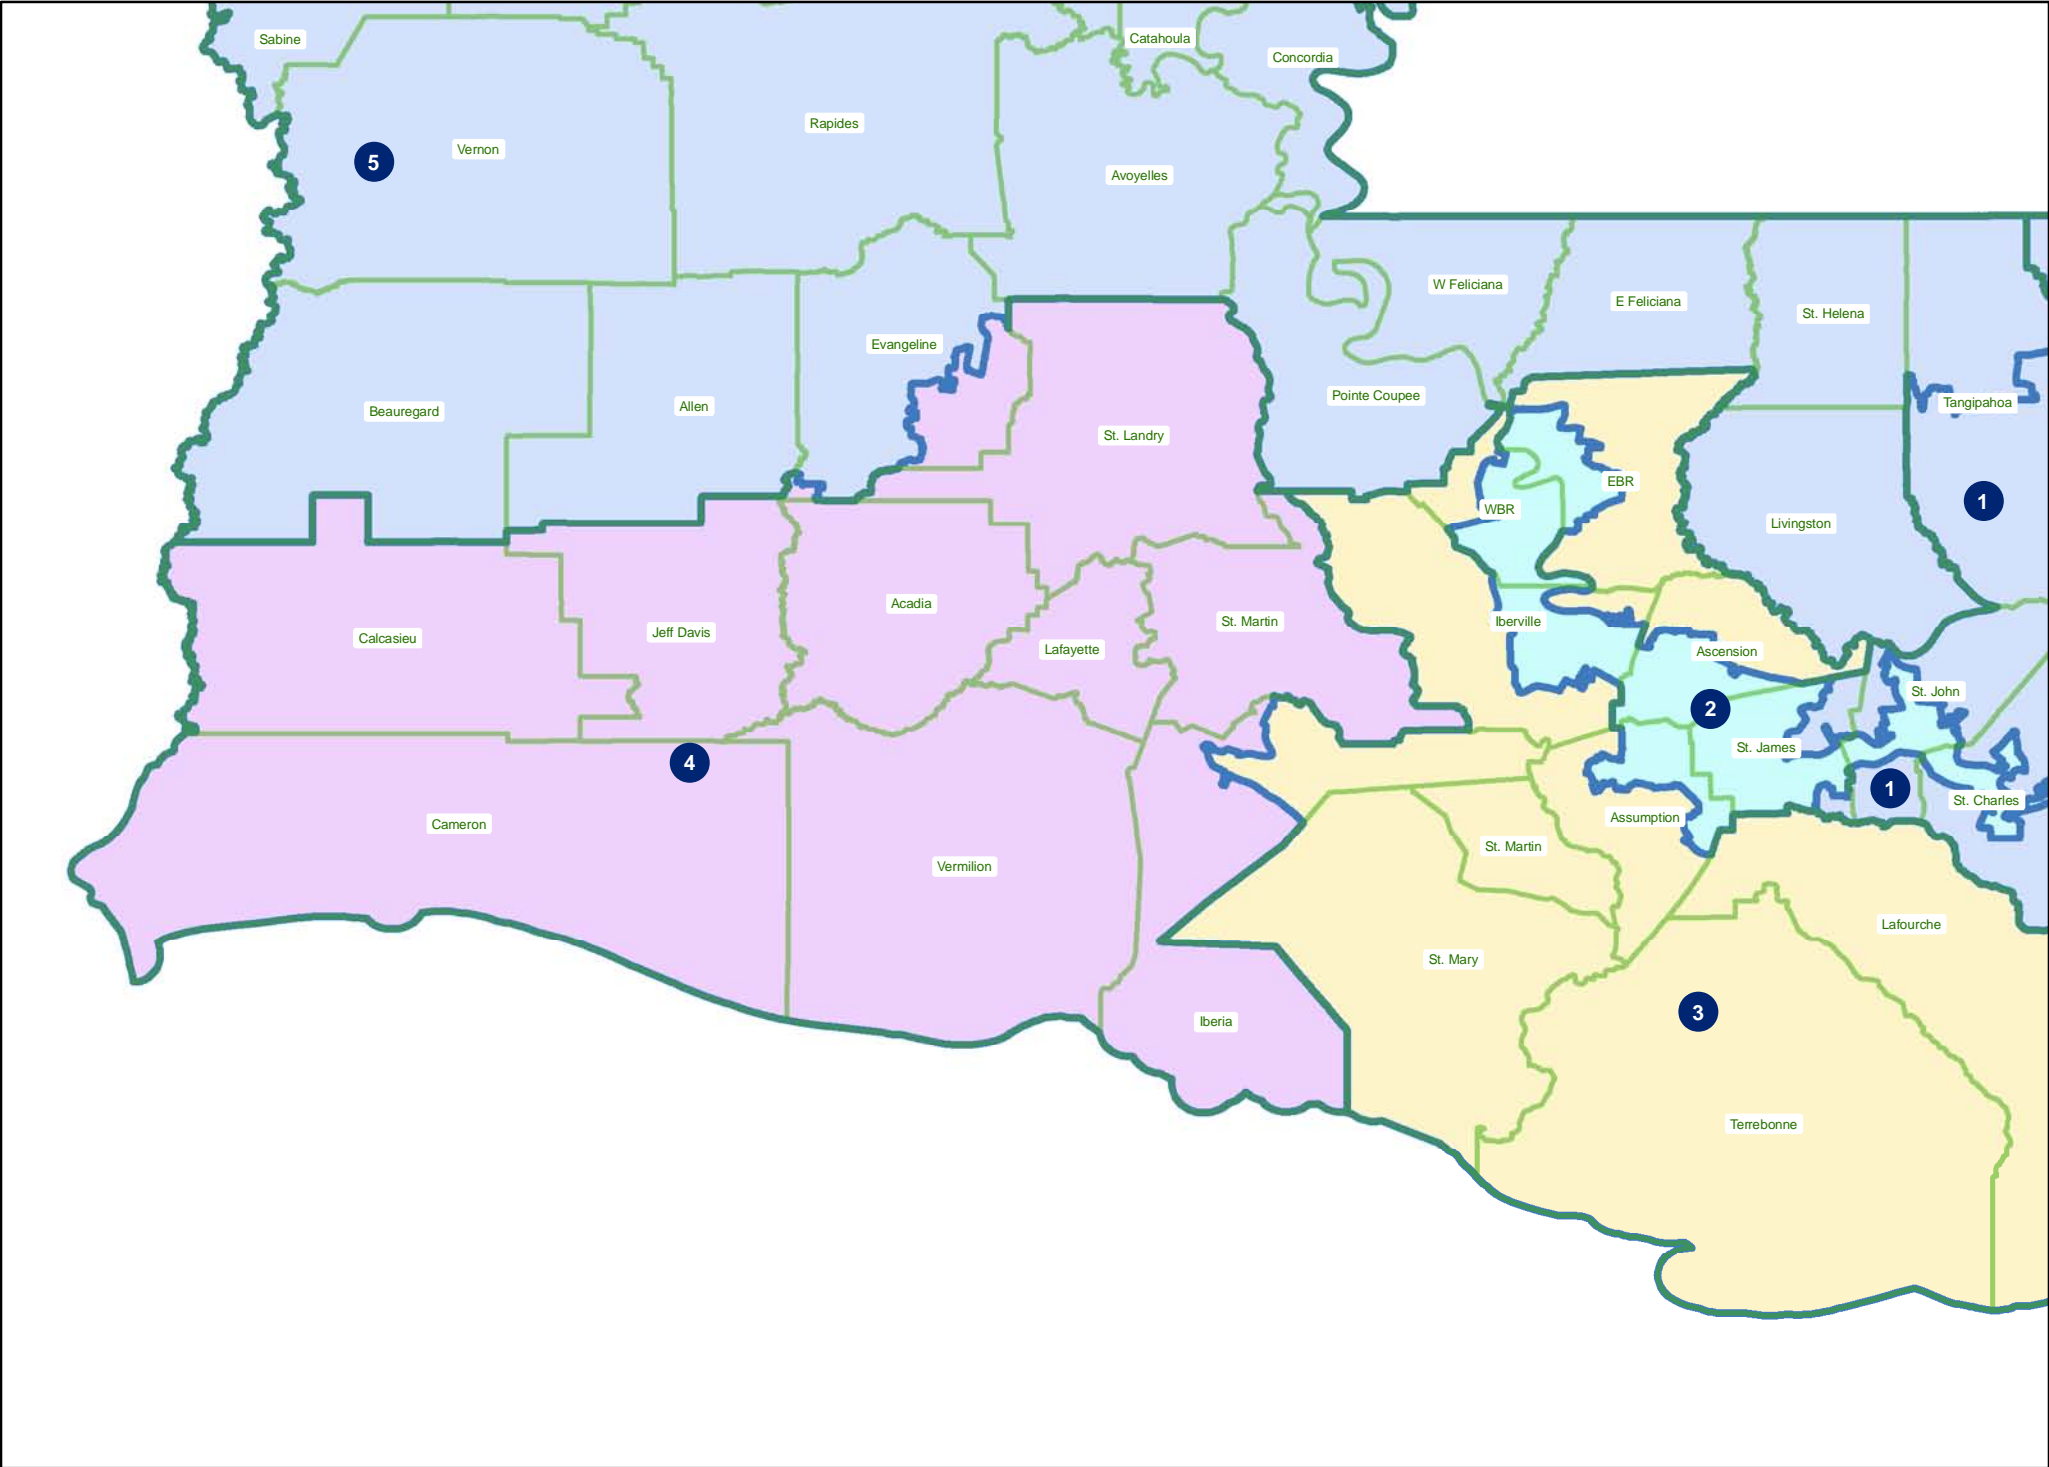

# HFAHB6 2549 332 --- Statewide

HFAHB6 2549 332 --- Northwest

# HFAHB6 2549 332 --- Natchitoches

HFAHB6 2549 332 --- Northeast

HFAHB6 2549 332 --- Central

HFAHB6 2549 332 --- Southwest

# HFAHB6 2549 332 --- Evangeline/Iberia

# HFAHB6 2549 332 --- Acadiana/Bayou/River