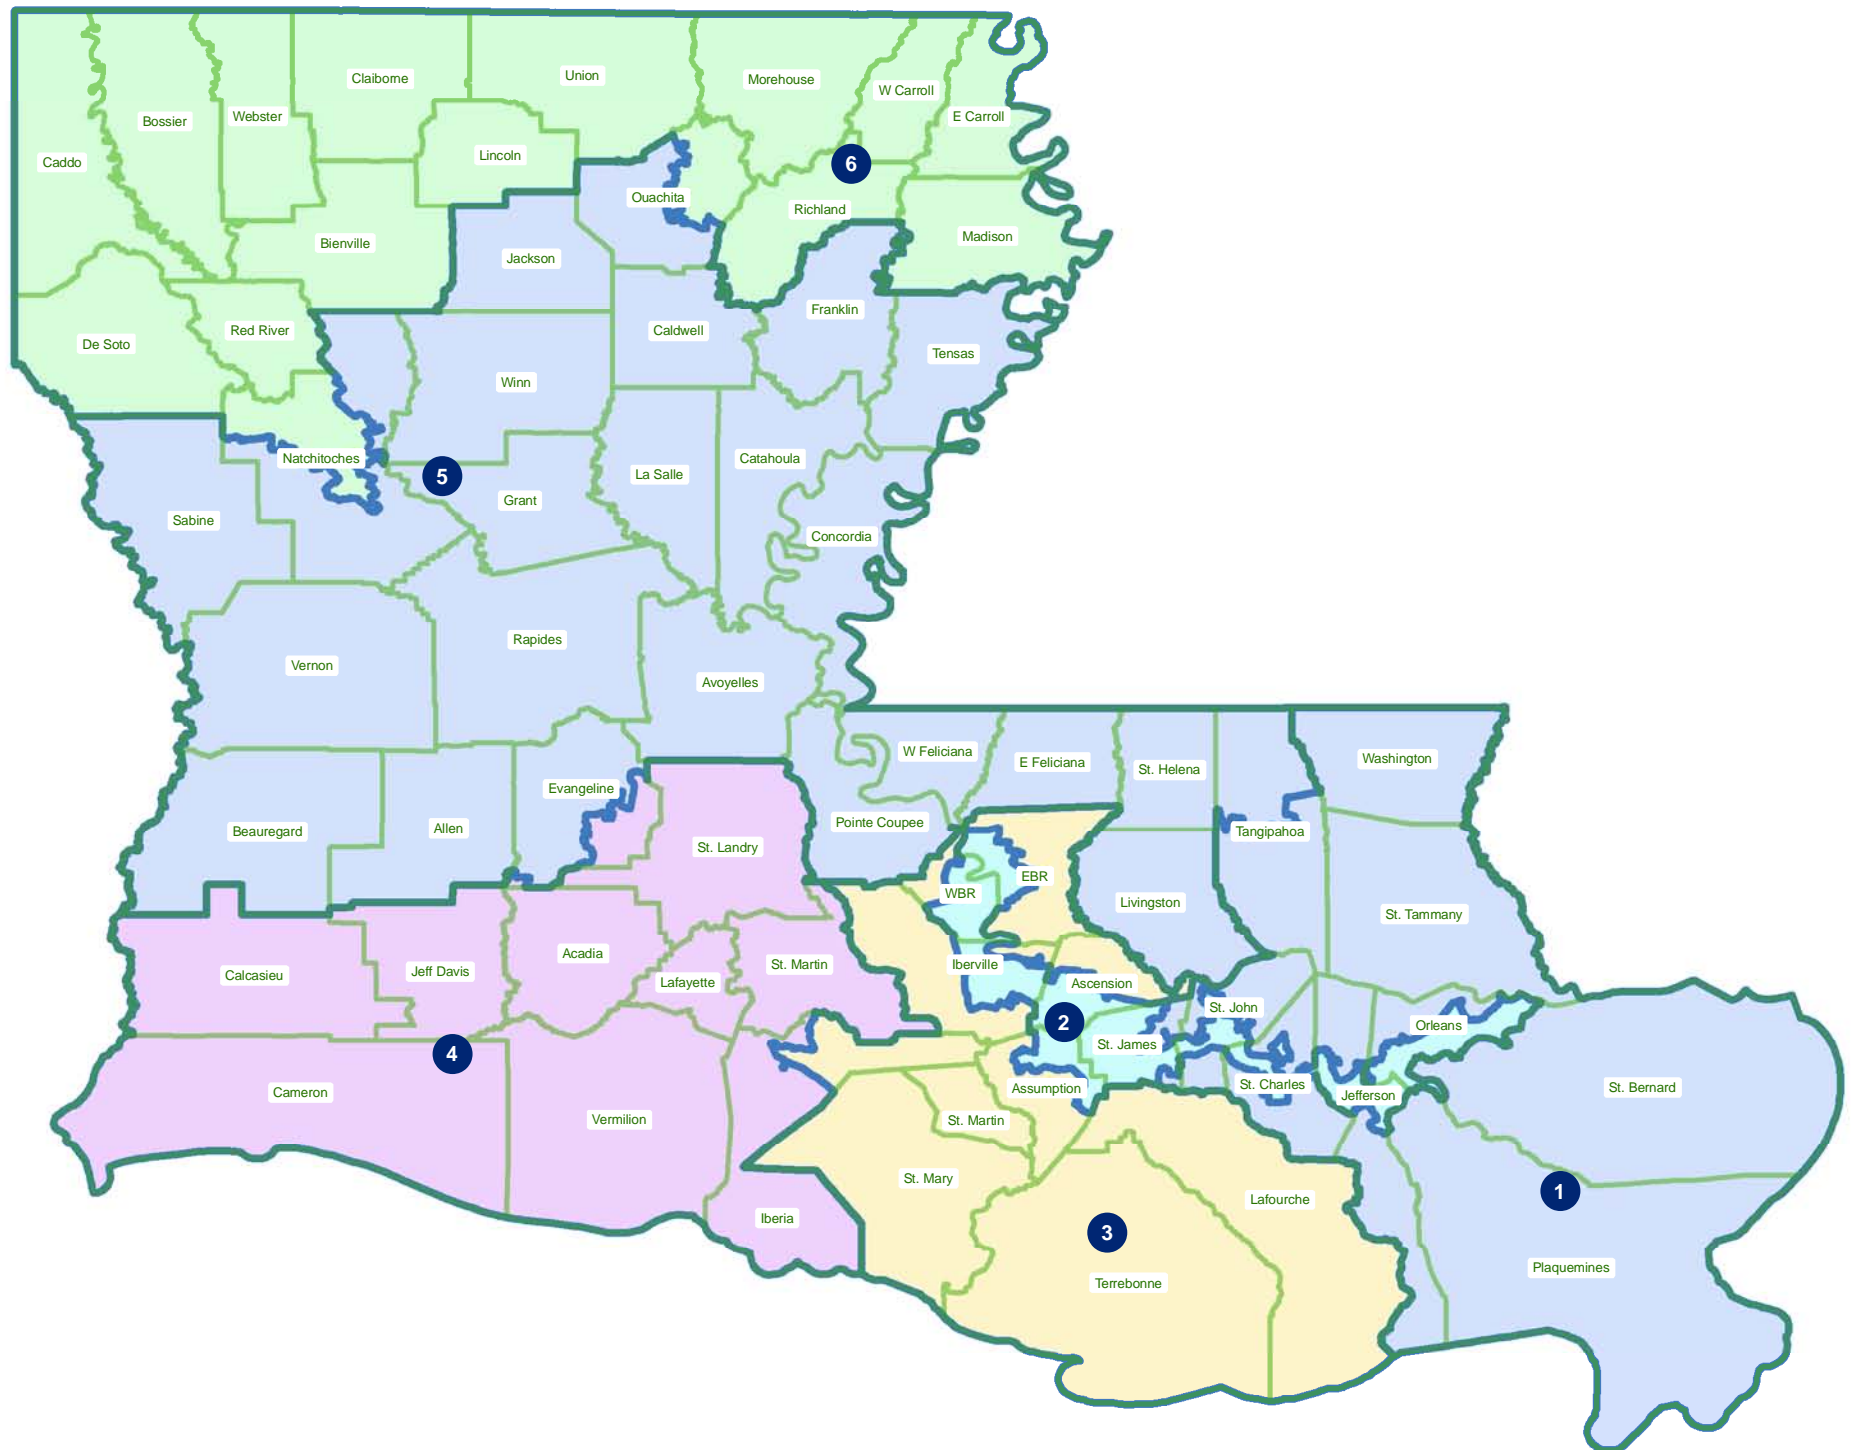

# HFAHB6 2549 332 --- Statewide

HFAHB6 2549 332 --- Northwest

# HFAHB6 2549 332 --- Natchitoches

HFAHB6 2549 332 --- Northeast

HFAHB6 2549 332 --- Central

HFAHB6 2549 332 --- Southwest

# HFAHB6 2549 332 --- Evangeline/Iberia

# HFAHB6 2549 332 --- Acadiana/Bayou/River