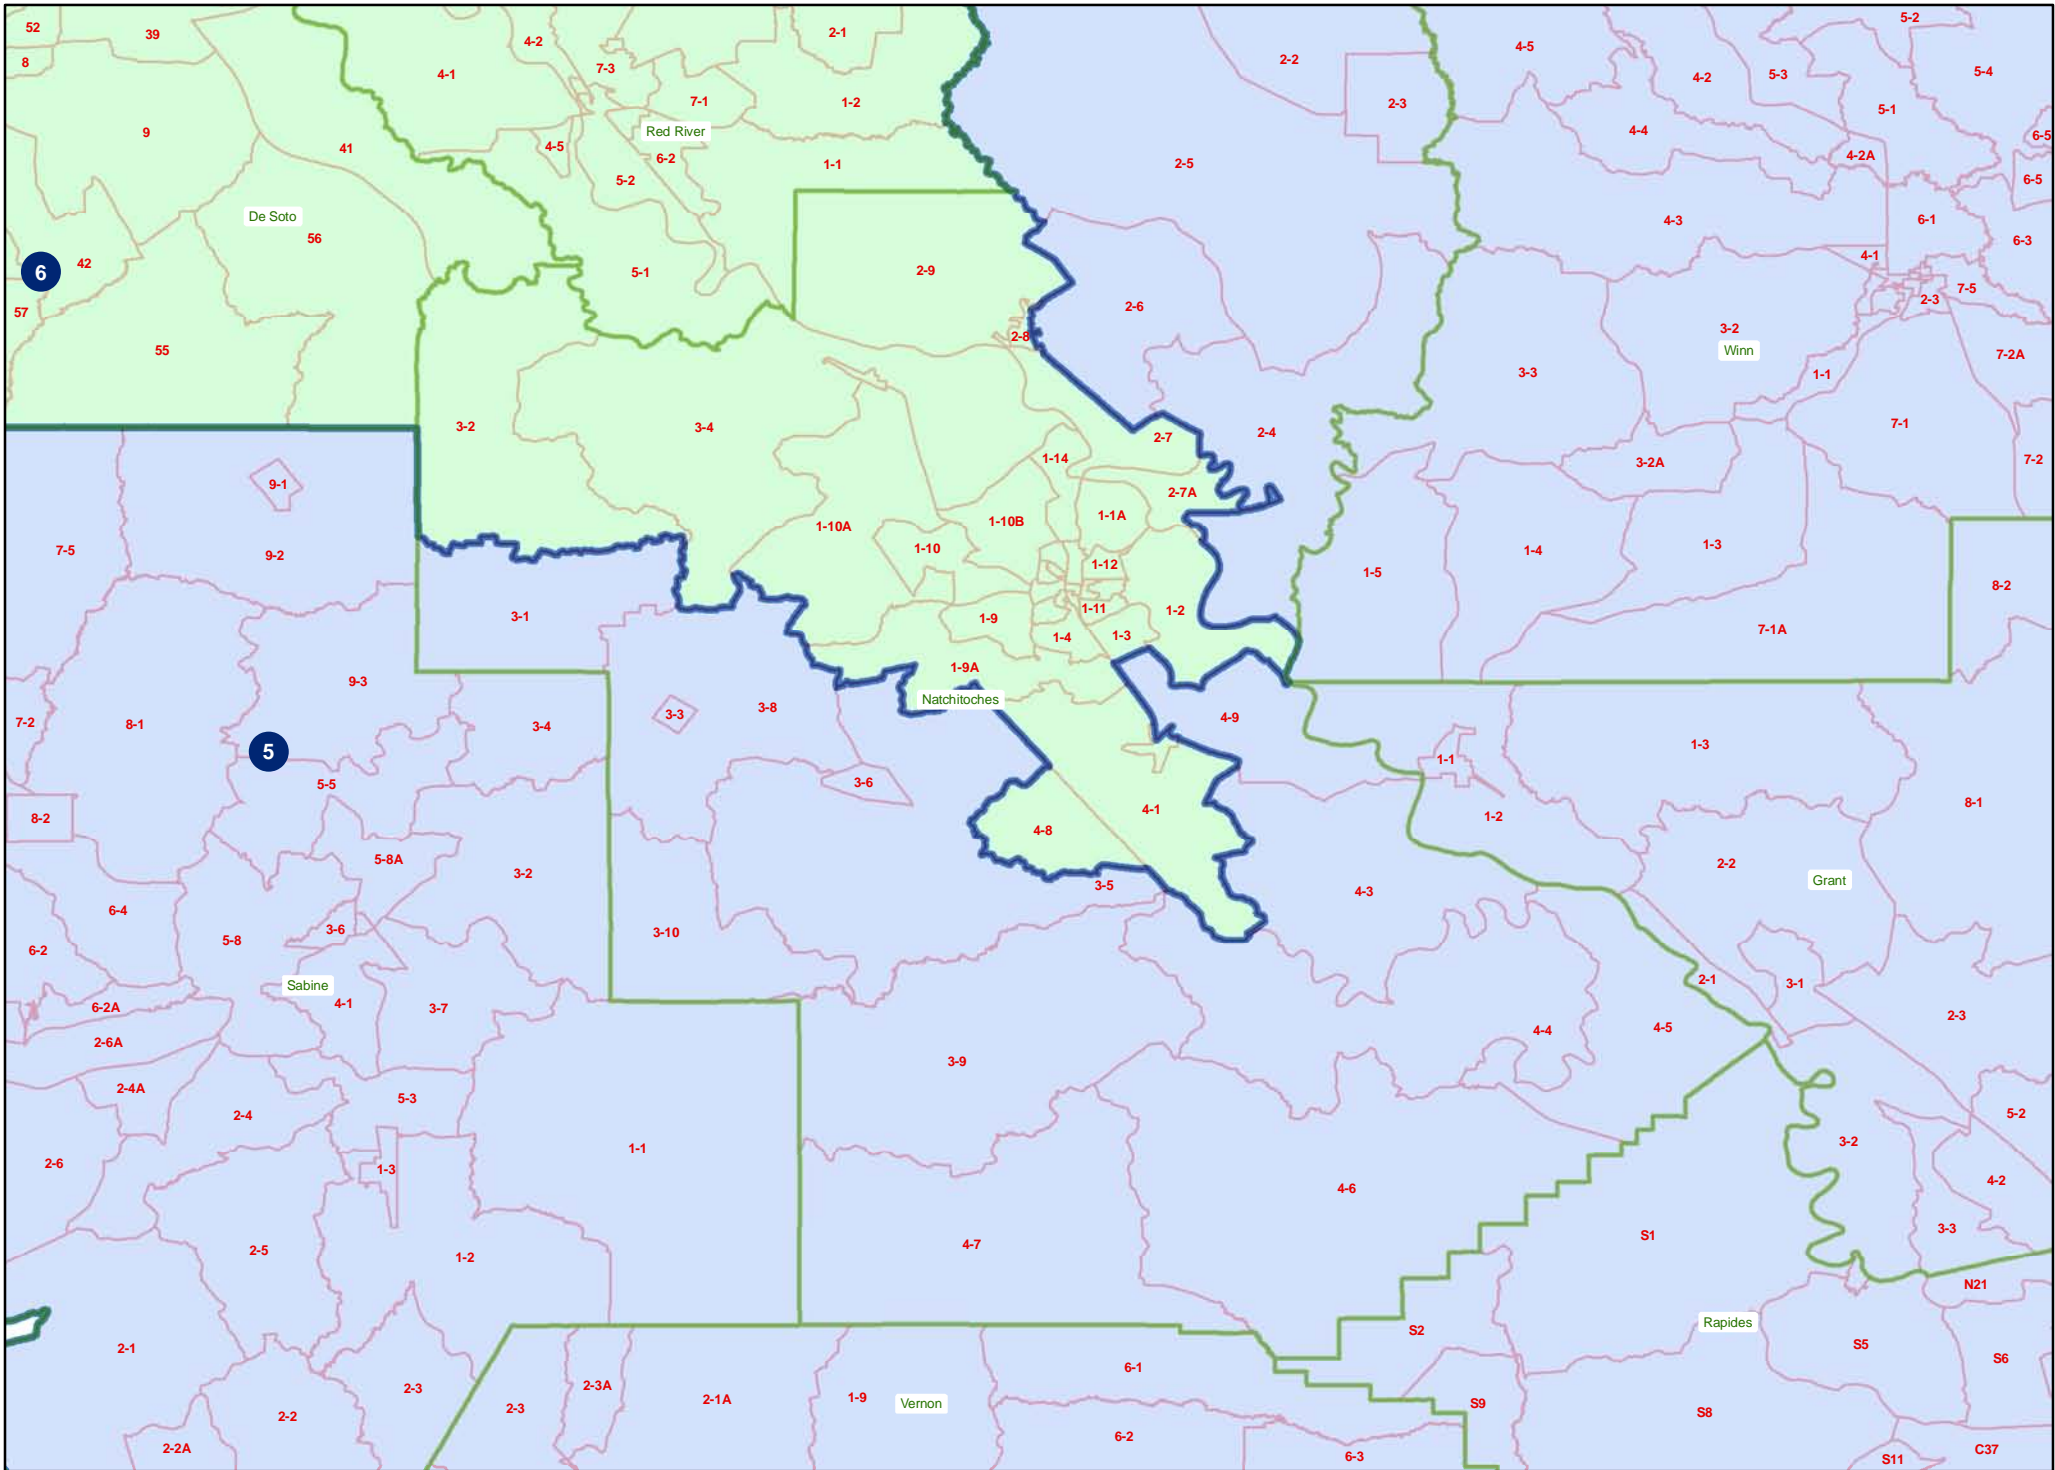

# HFAHB6 2549 332 --- Statewide

HFAHB6 2549 332 --- Northwest

# HFAHB6 2549 332 --- Natchitoches

HFAHB6 2549 332 --- Northeast

HFAHB6 2549 332 --- Central

HFAHB6 2549 332 --- Southwest

# HFAHB6 2549 332 --- Evangeline/Iberia

# HFAHB6 2549 332 --- Acadiana/Bayou/River