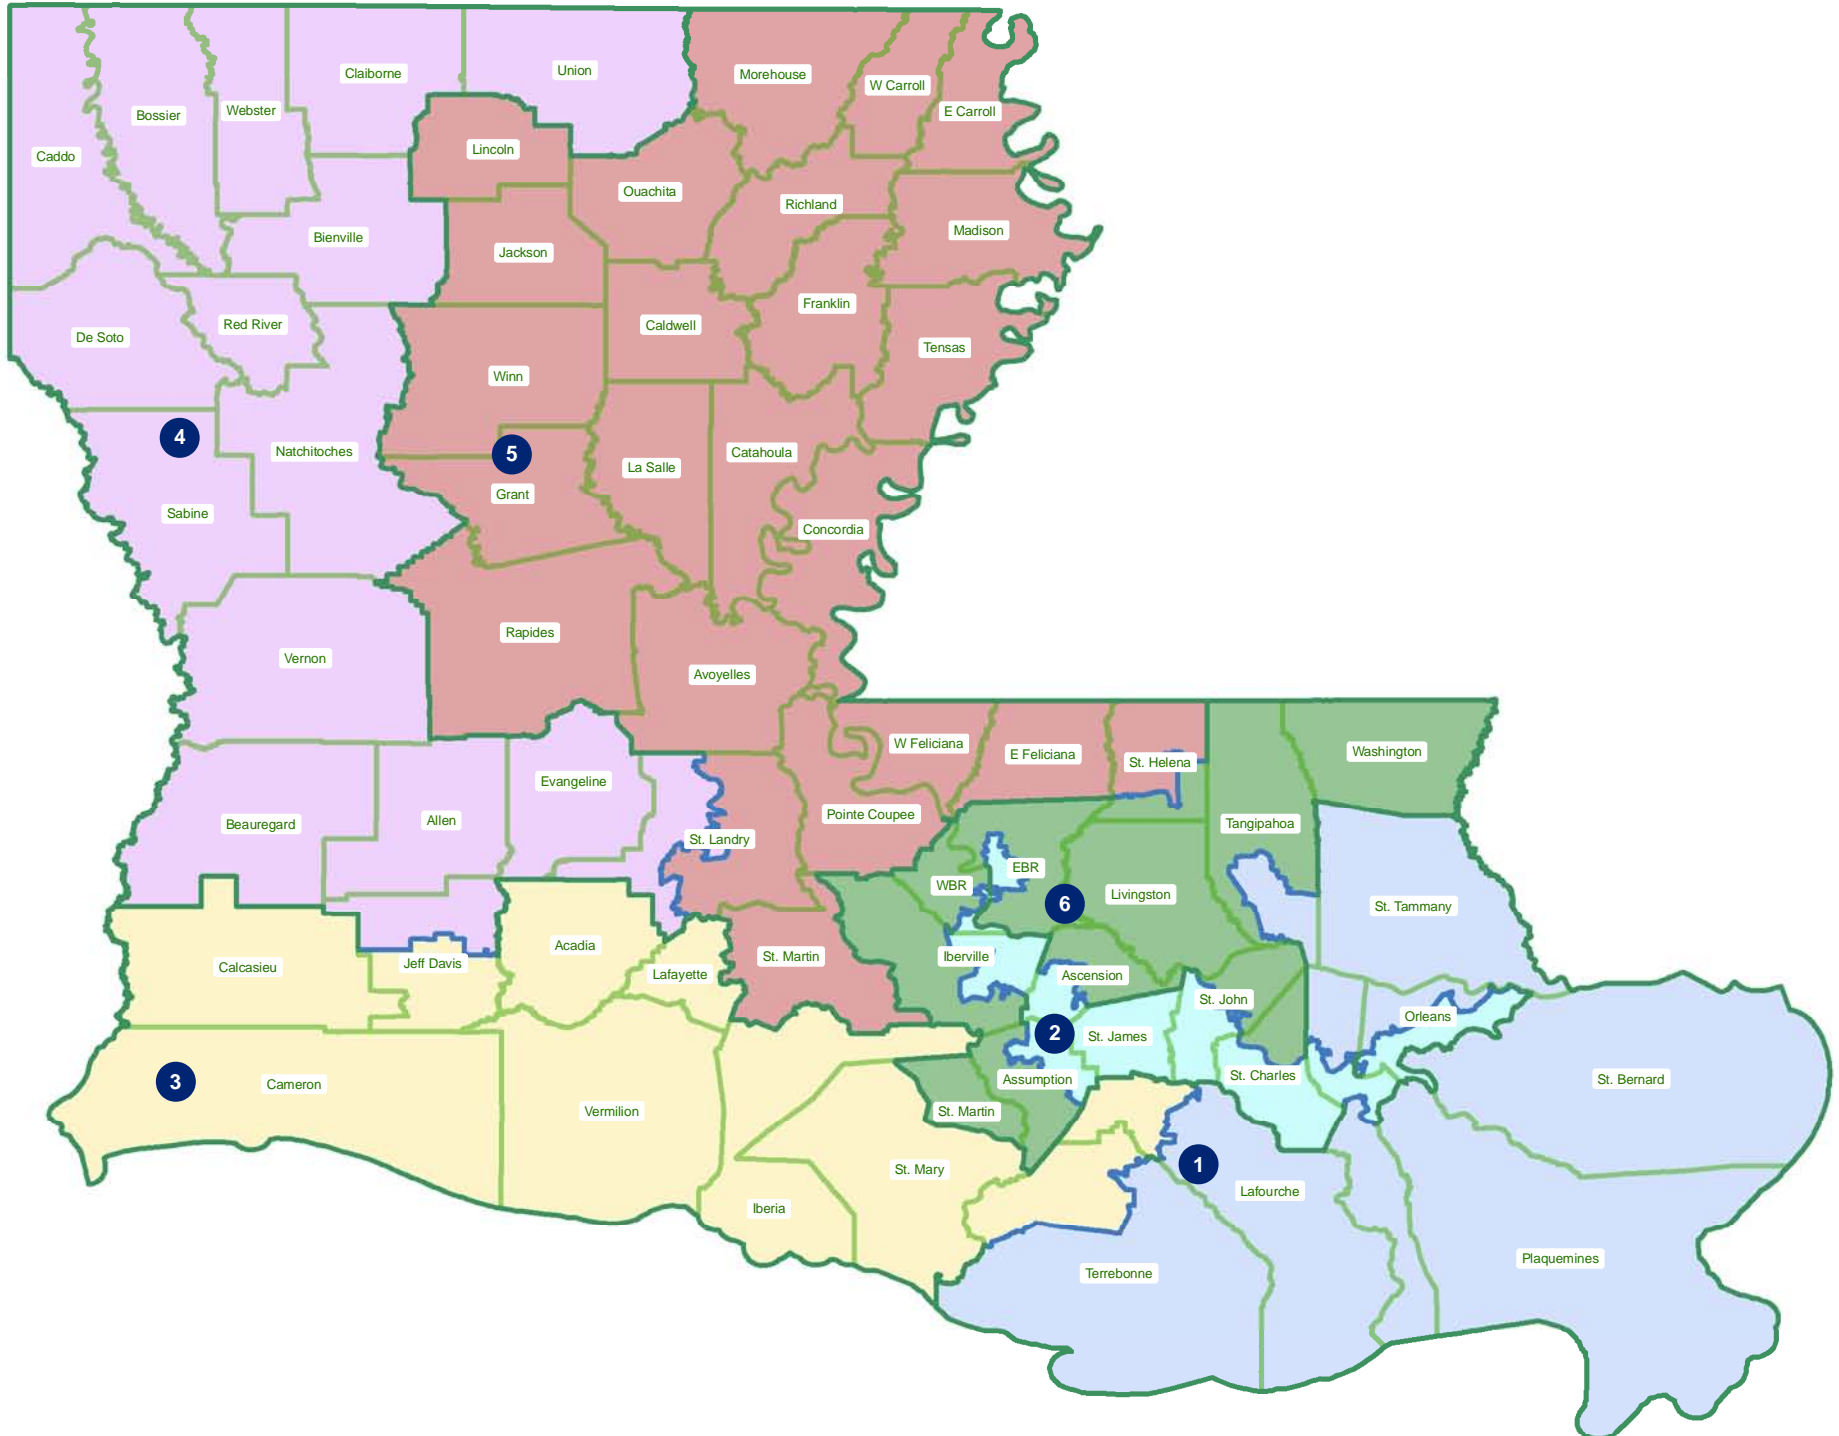

Statewide Map

Jefferson Davis & St. Landry Parishes

St. Helena & Tangipahoa Parishes

EBR, WBR, Iberville, Ascension, & Assumption Parishes

St. John & St. Charles Parishes

Terrebonne & Lafourche Parishes