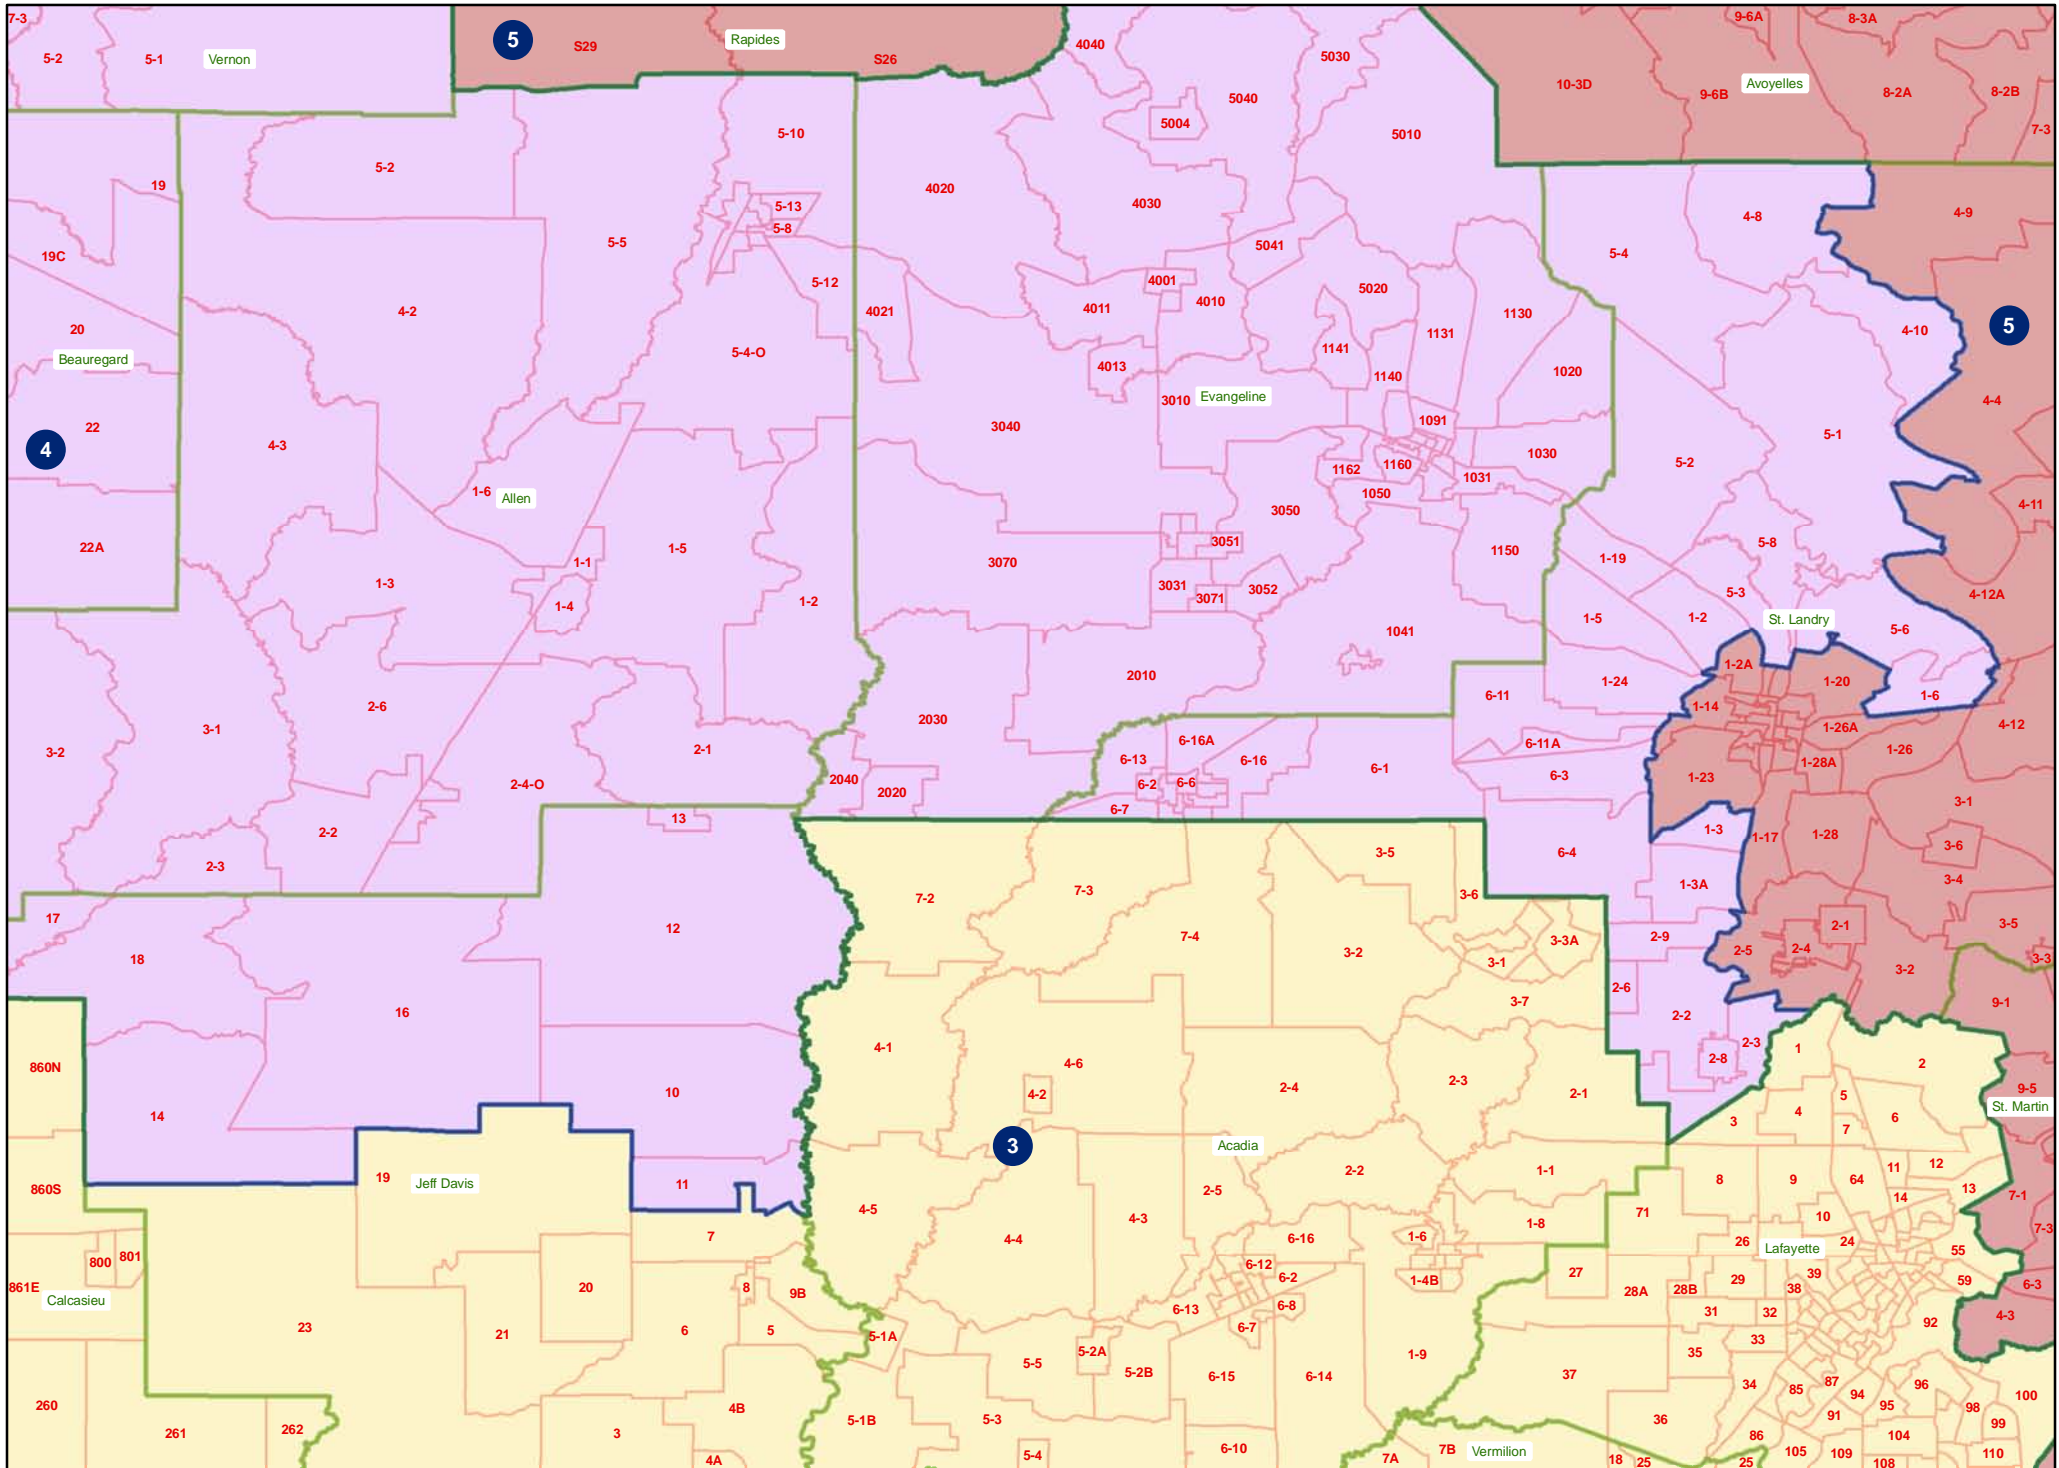

Statewide Map

Jefferson Davis & St. Landry Parishes

St. Helena & Tangipahoa Parishes

EBR, WBR, Iberville, Ascension, & Assumption Parishes

St. John & St. Charles Parishes

Terrebonne & Lafourche Parishes