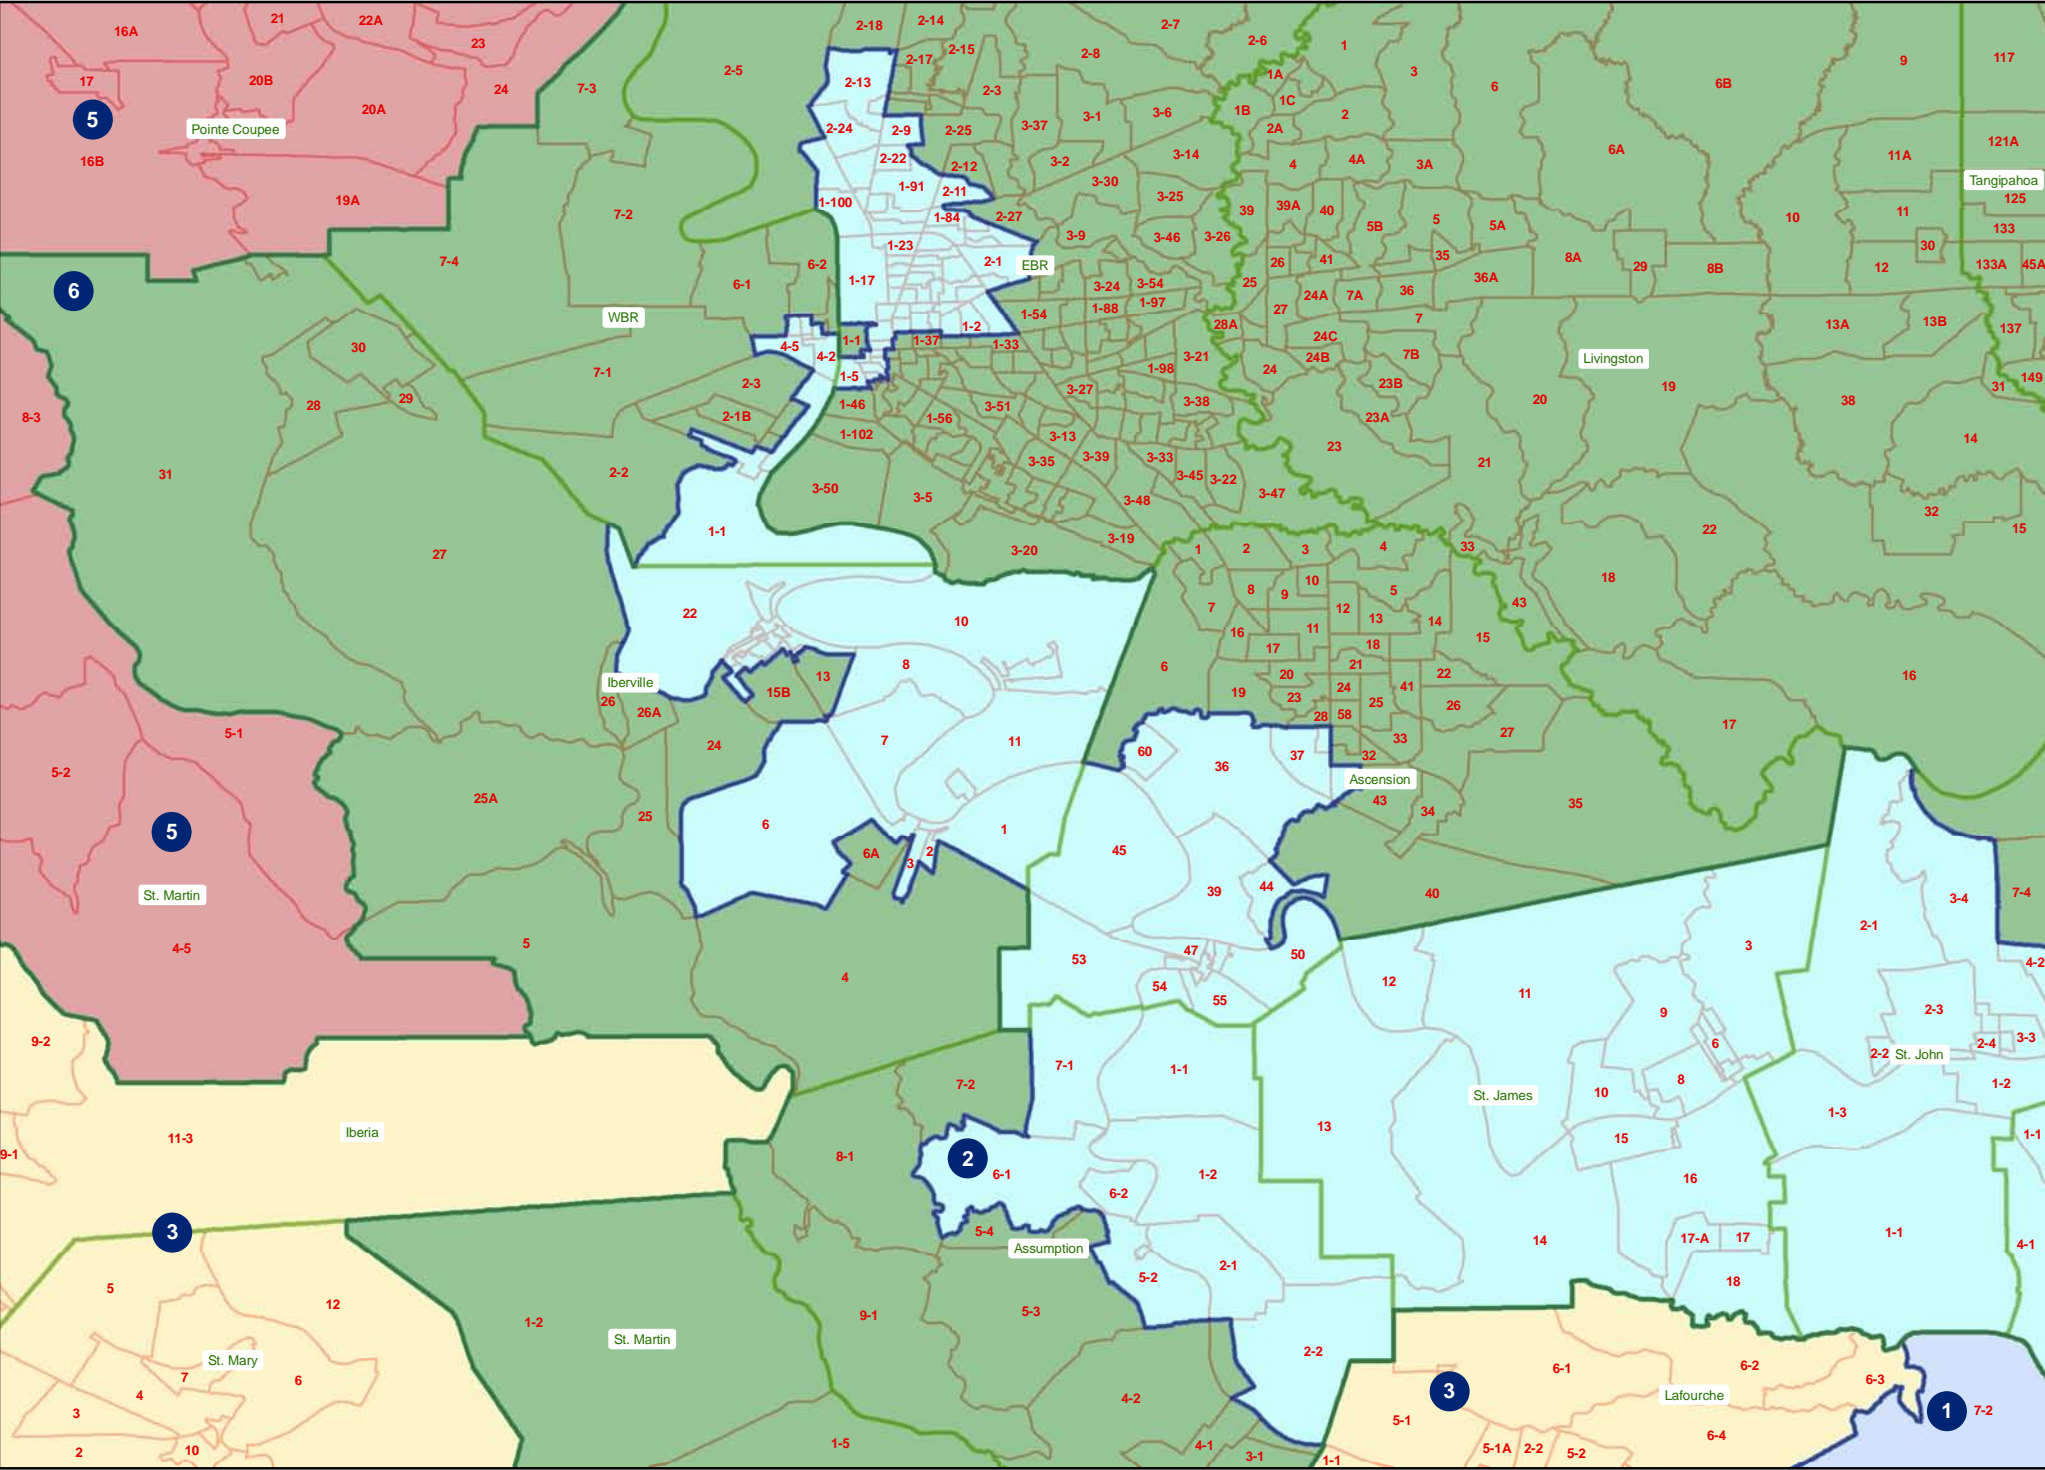

Statewide Map

Jefferson Davis & St. Landry Parishes

St. Helena & Tangipahoa Parishes

EBR, WBR, Iberville, Ascension, & Assumption Parishes

St. John & St. Charles Parishes

Terrebonne & Lafourche Parishes