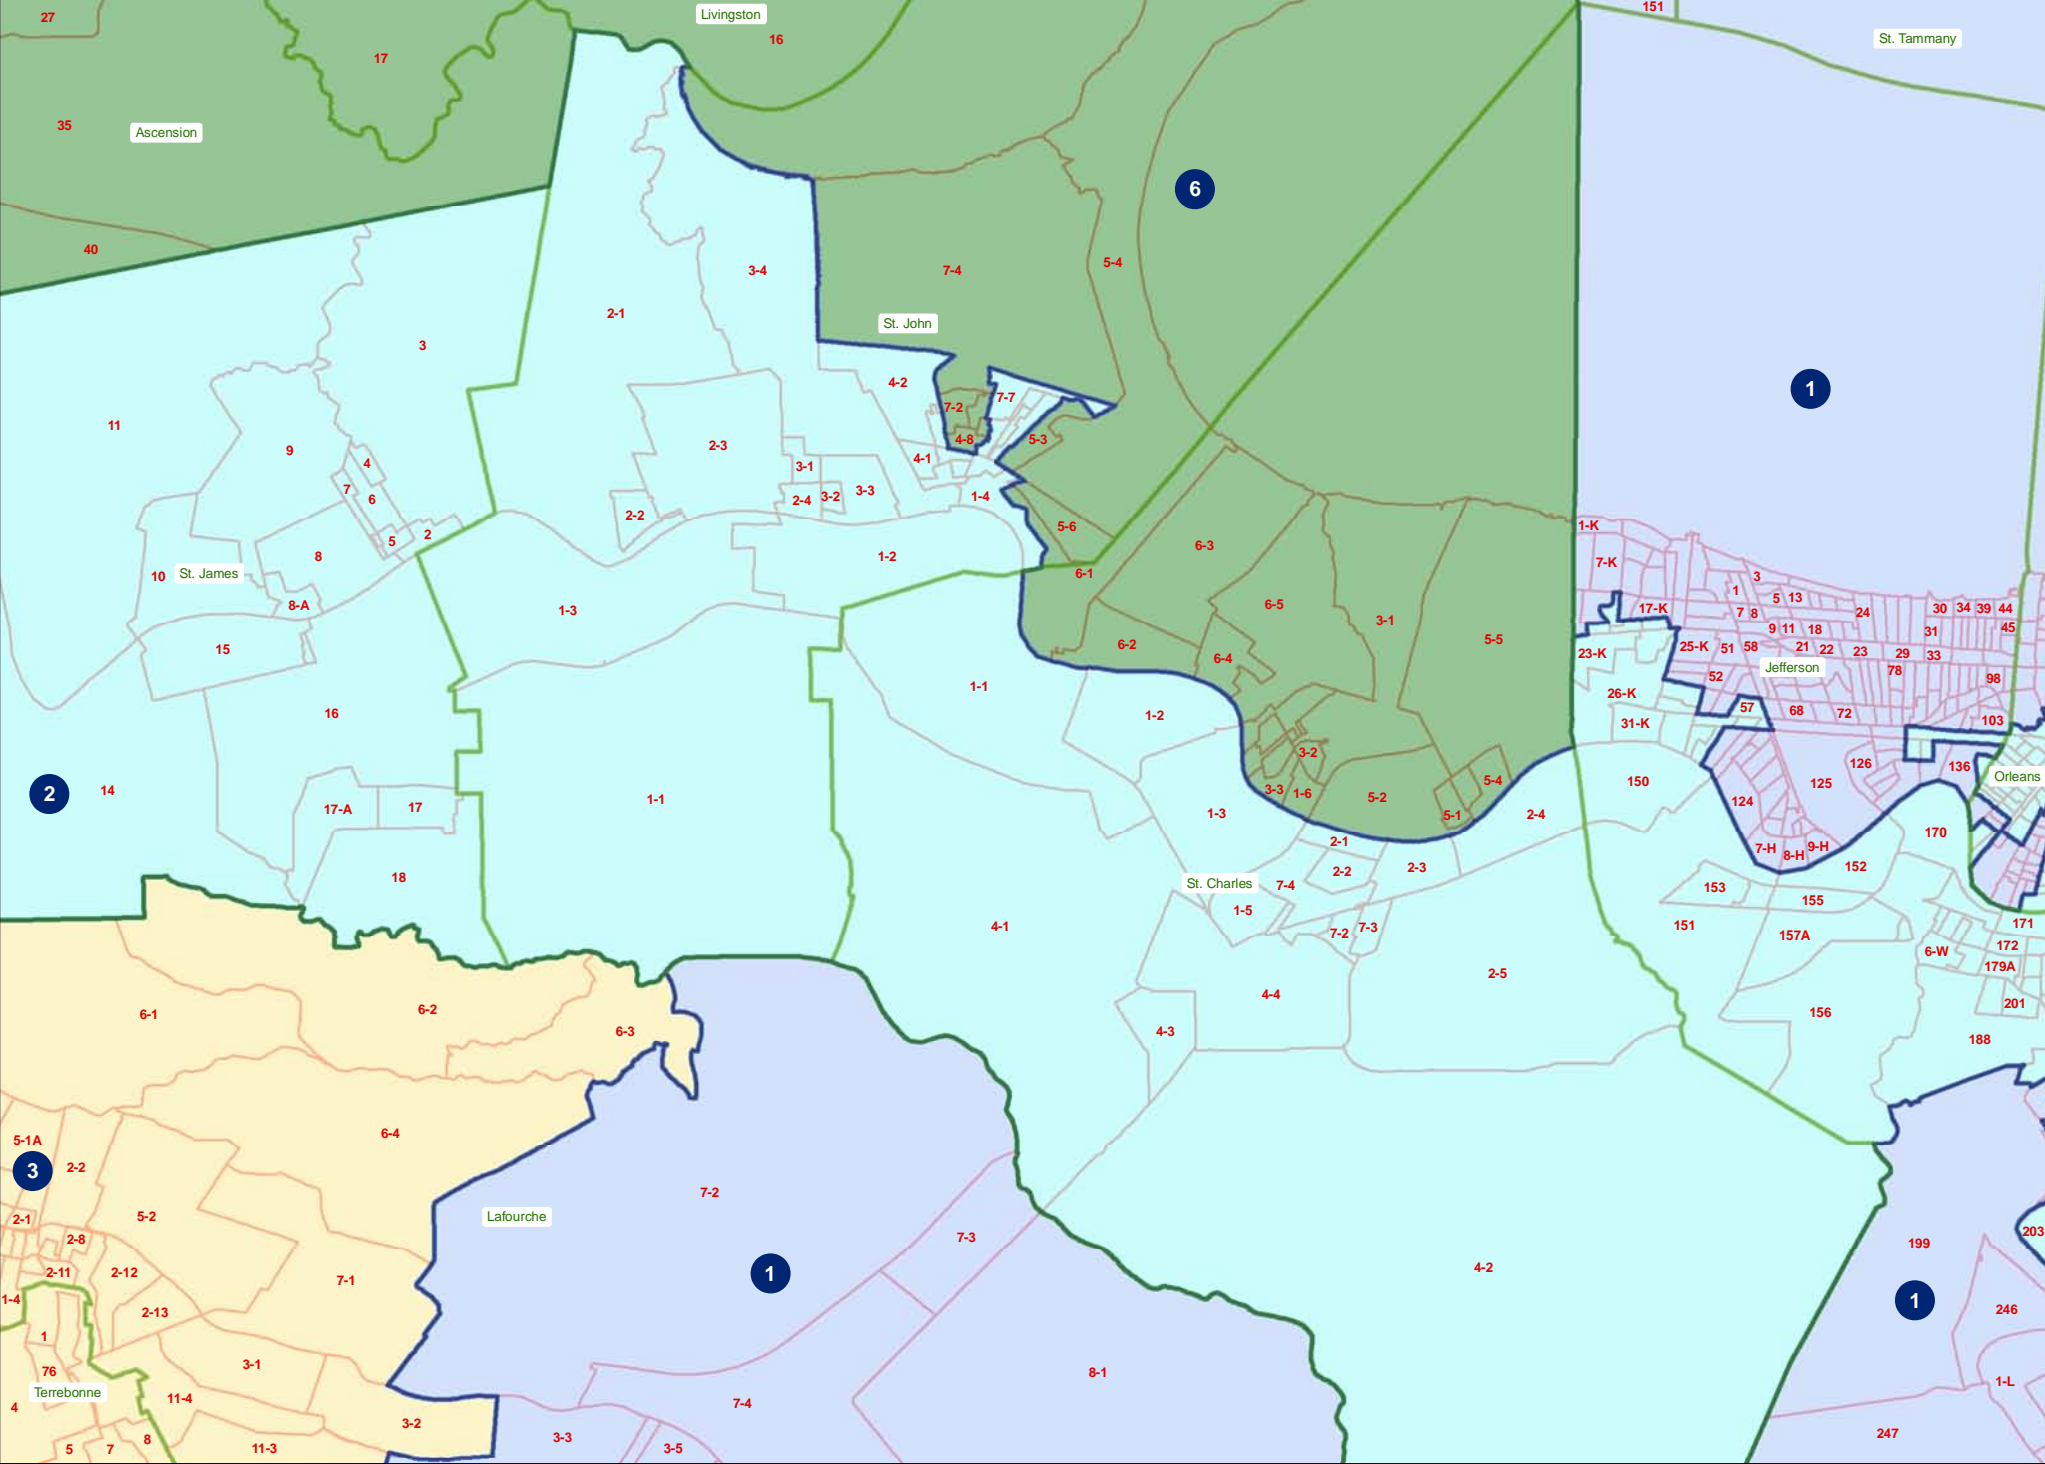

Statewide Map

Jefferson Davis & St. Landry Parishes

St. Helena & Tangipahoa Parishes

EBR, WBR, Iberville, Ascension, & Assumption Parishes

St. John & St. Charles Parishes

Terrebonne & Lafourche Parishes