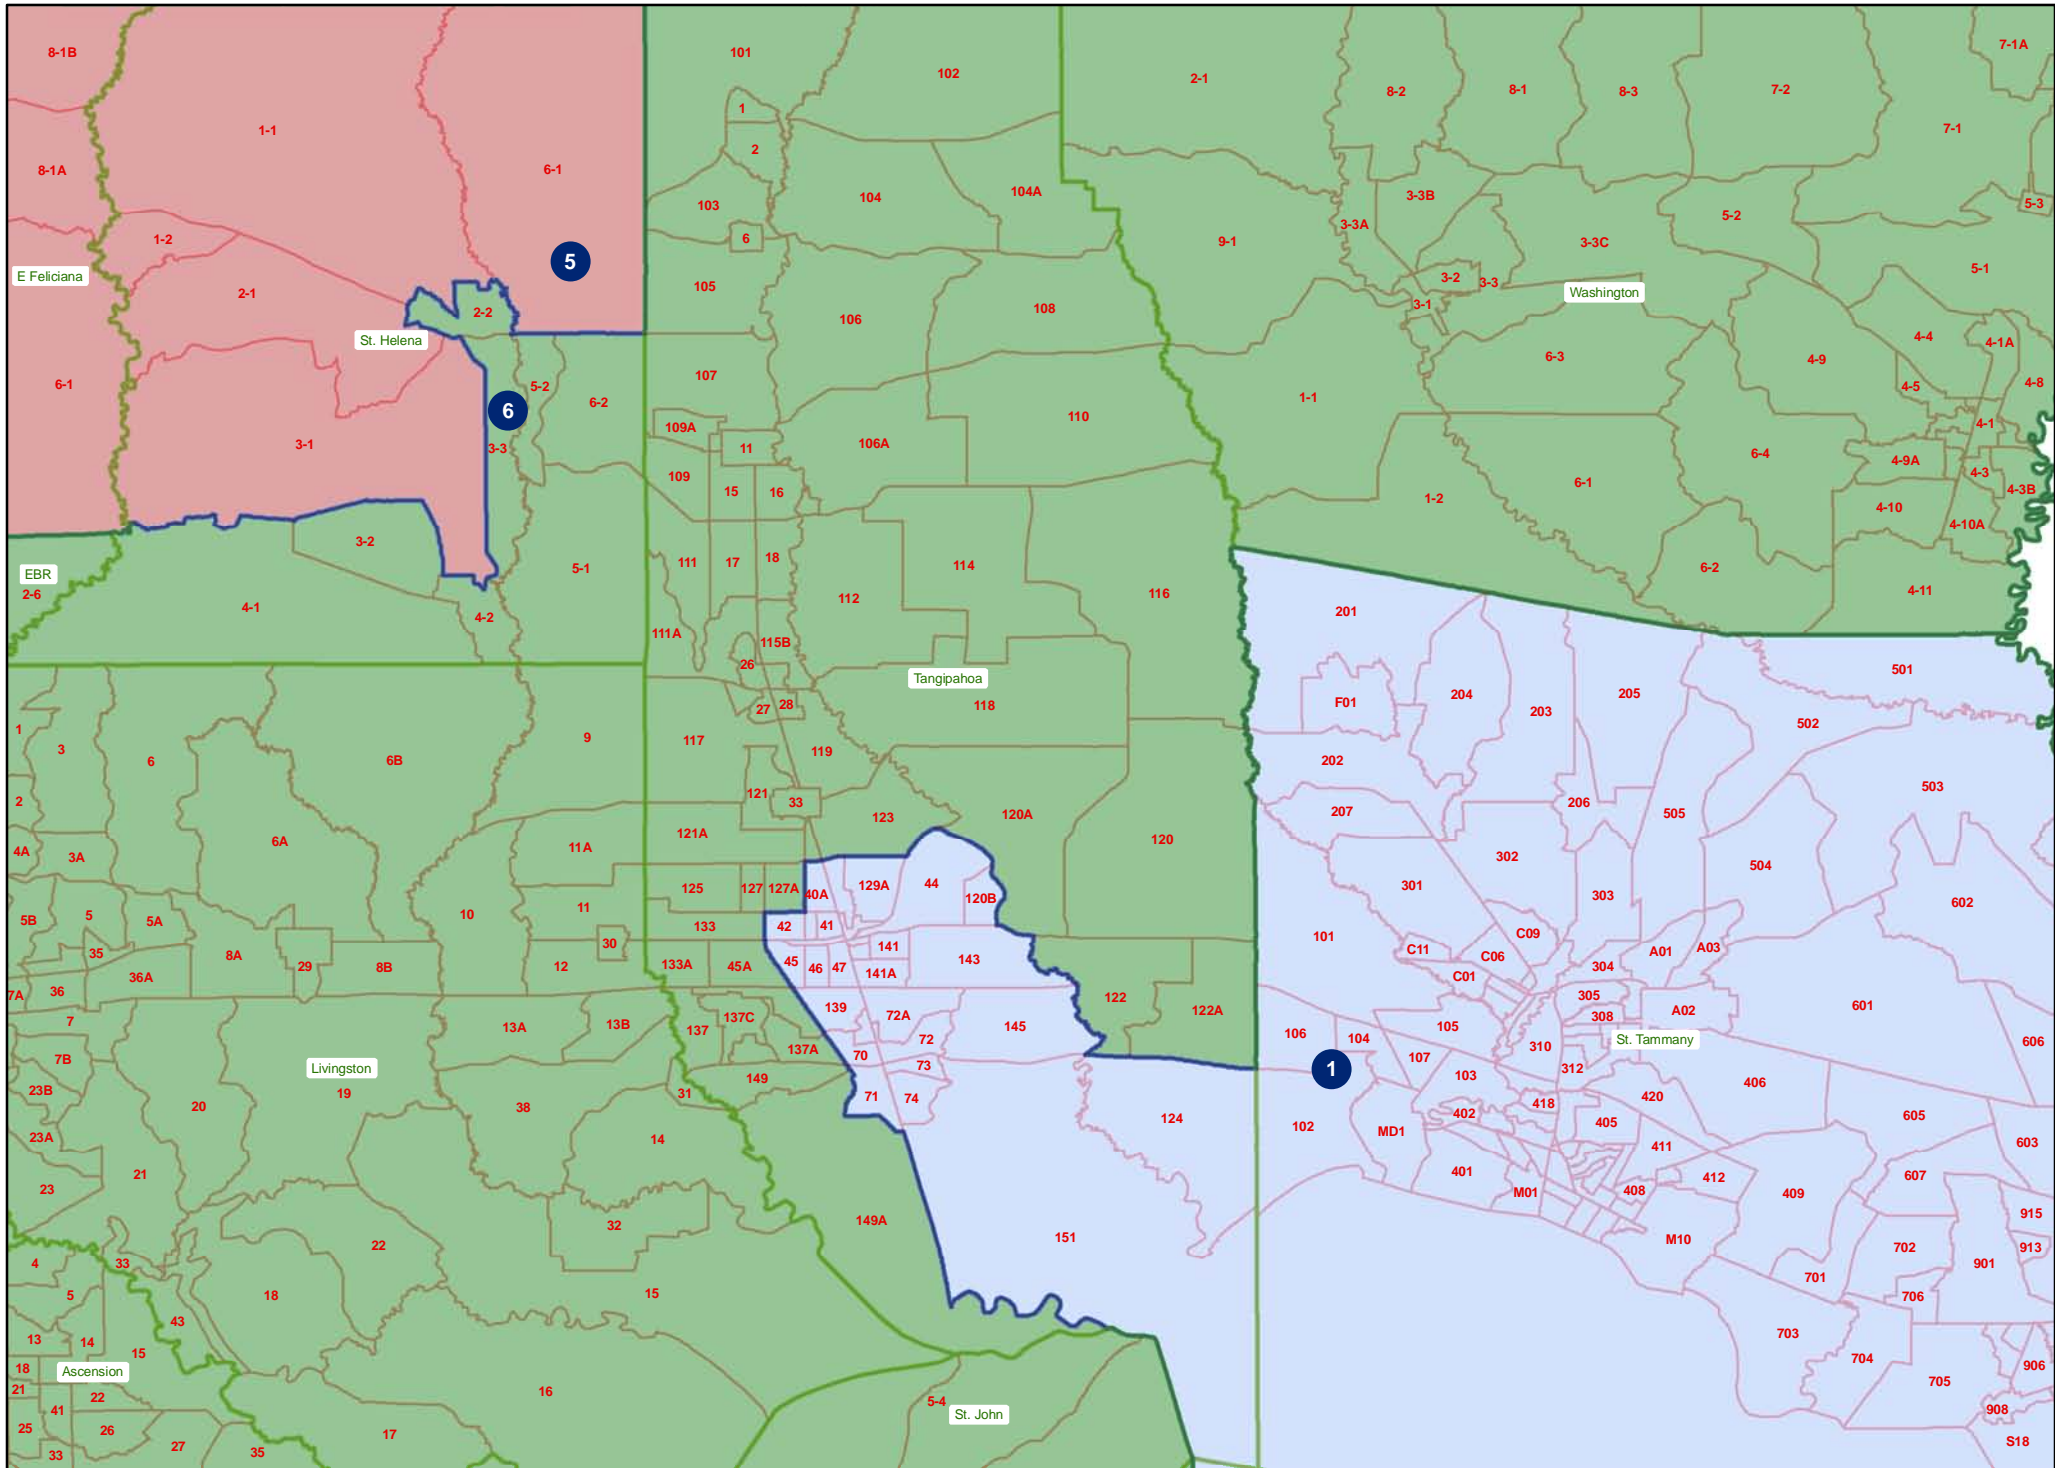

Statewide Map

Jefferson Davis & St. Landry Parishes

St. Helena & Tangipahoa Parishes

EBR, WBR, Iberville, Ascension, & Assumption Parishes

St. John & St. Charles Parishes

Terrebonne & Lafourche Parishes