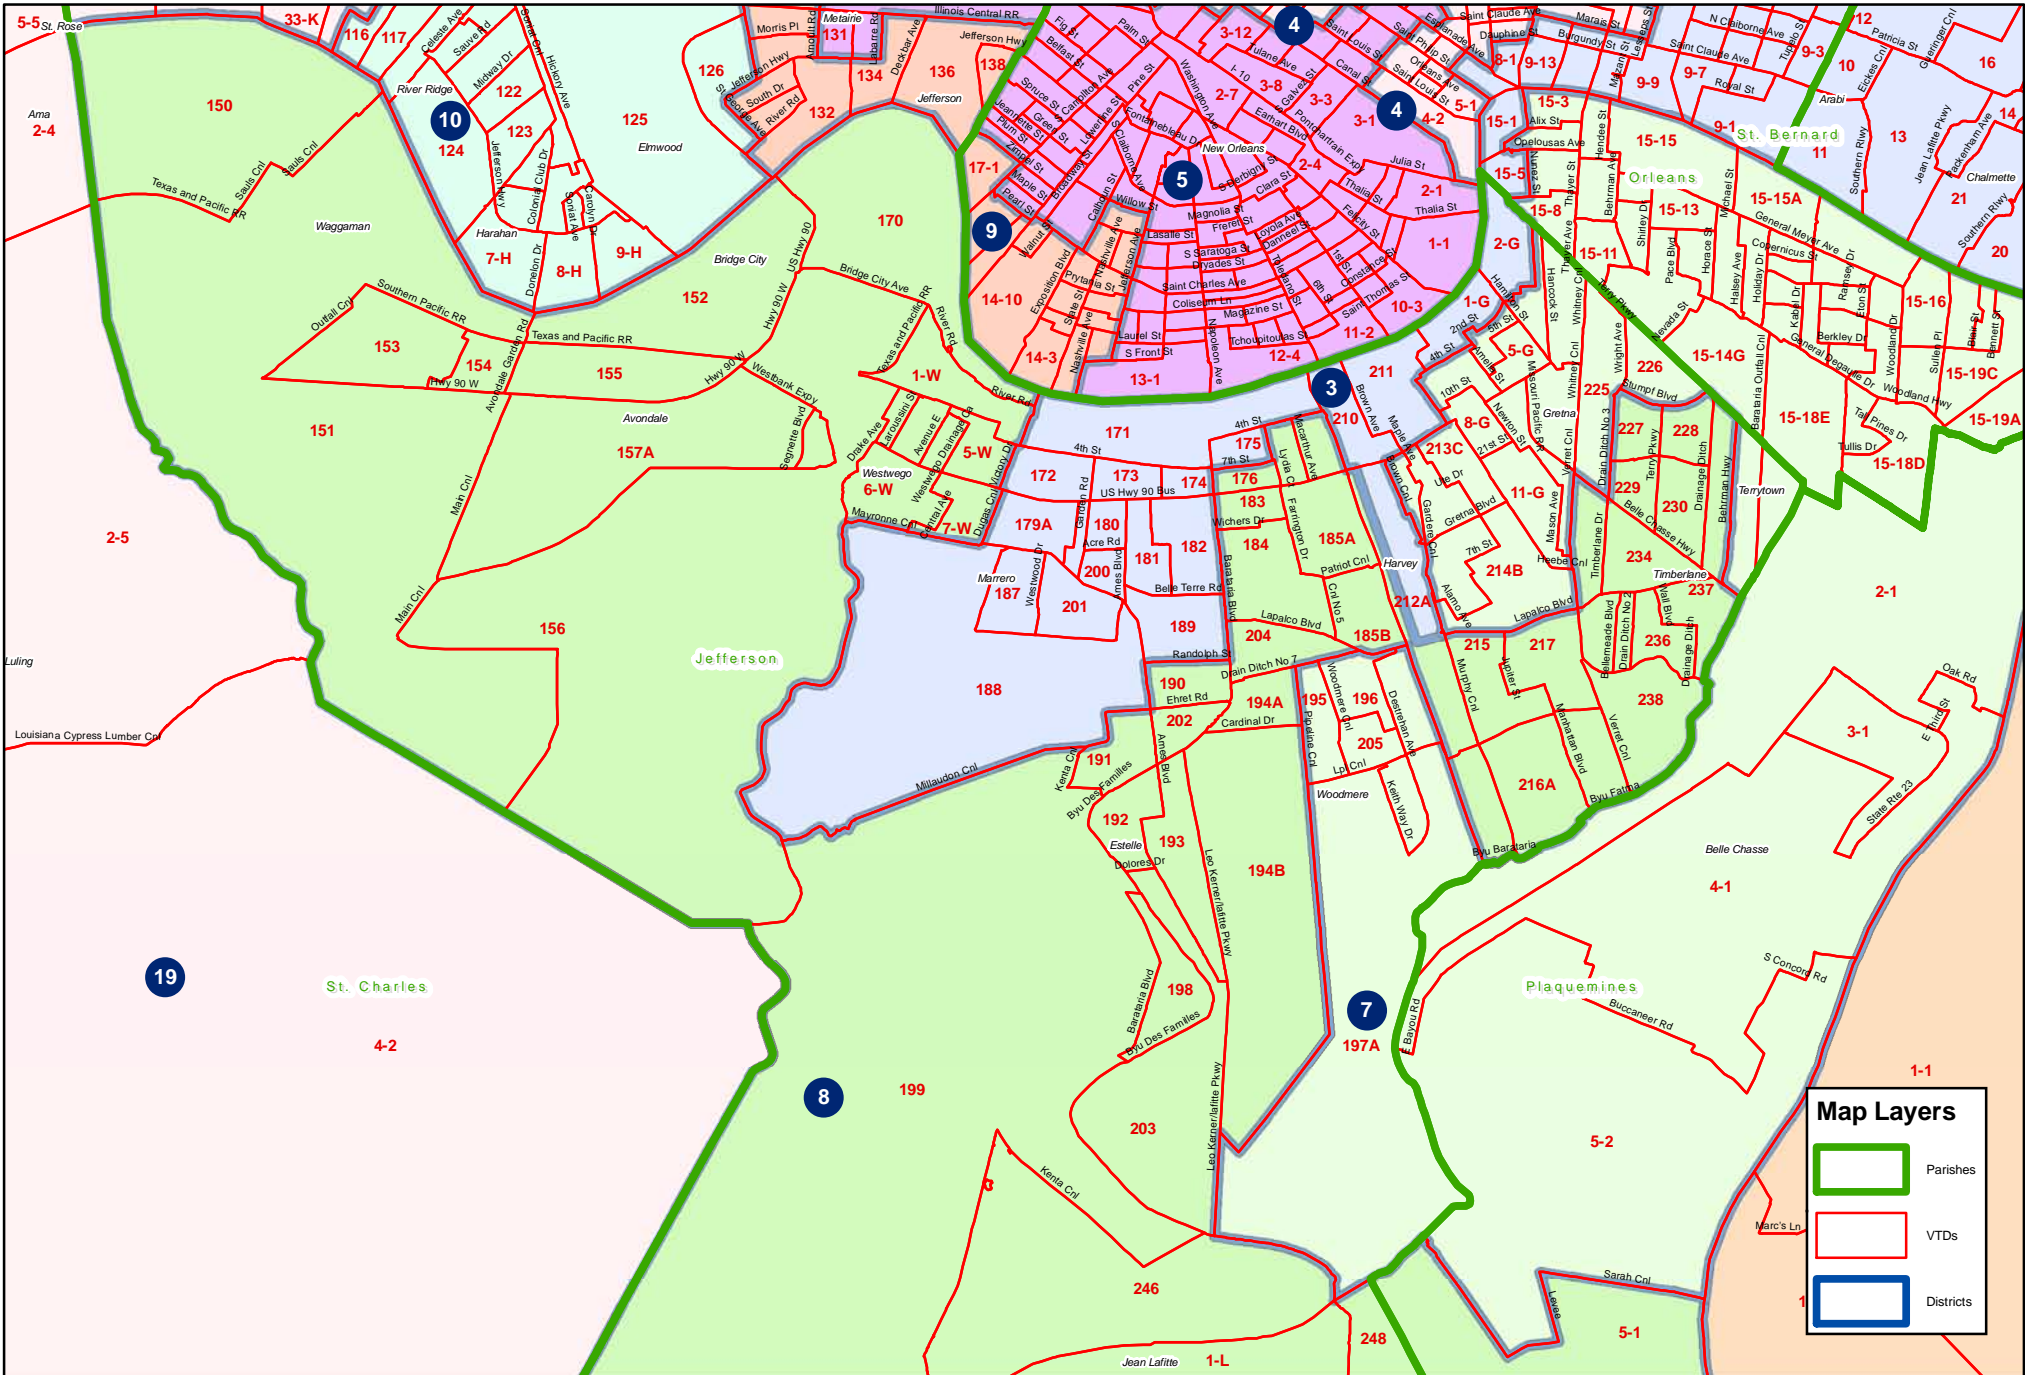

Act 24 2011 1st E.S. (SB 1 Enrolled) Monroe Bastrop area

Act 24 2011 1st E.S. (SB 1 Enrolled) Natchitoches Winnfield area

Act 24 2011 1st E.S. (SB 1 Enrolled) Ruston area

Act 24 2011 1st E.S. (SB 1 Enrolled) Shreveport Bossier area

Map Layers

- Parishes
- VTDS
- Districts

Act 24 2011 1st E.S. (SB 1 Enrolled) Senate District 1 Northshore

Act 24 2011 1st E.S. (SB 1 Enrolled) Senate District 1 Southshore (part)

Act 24 2011 1st E.S. (SB 1 Enrolled) Senate District 1

Act 24 2011 1st E.S. (SB 1 Enrolled) Senate District 2

Act 24 2011 1st E.S. (SB 1 Enrolled) Senate District 3

Act 24 2011 1st E.S. (SB 1 Enrolled) Senate District 6

Map Layers

- Parishes
- VTDs
- Districts

Act 24 2011 1st E.S. (SB 1 Enrolled) Senate District 7

Act 24 2011 1st E.S. (SB 1 Enrolled) Senate District 8 - part

Map Layers

-  Parishes
-  VTDs
-  Districts

Act 24 2011 1st E.S. (SB 1 Enrolled) Senate District 8