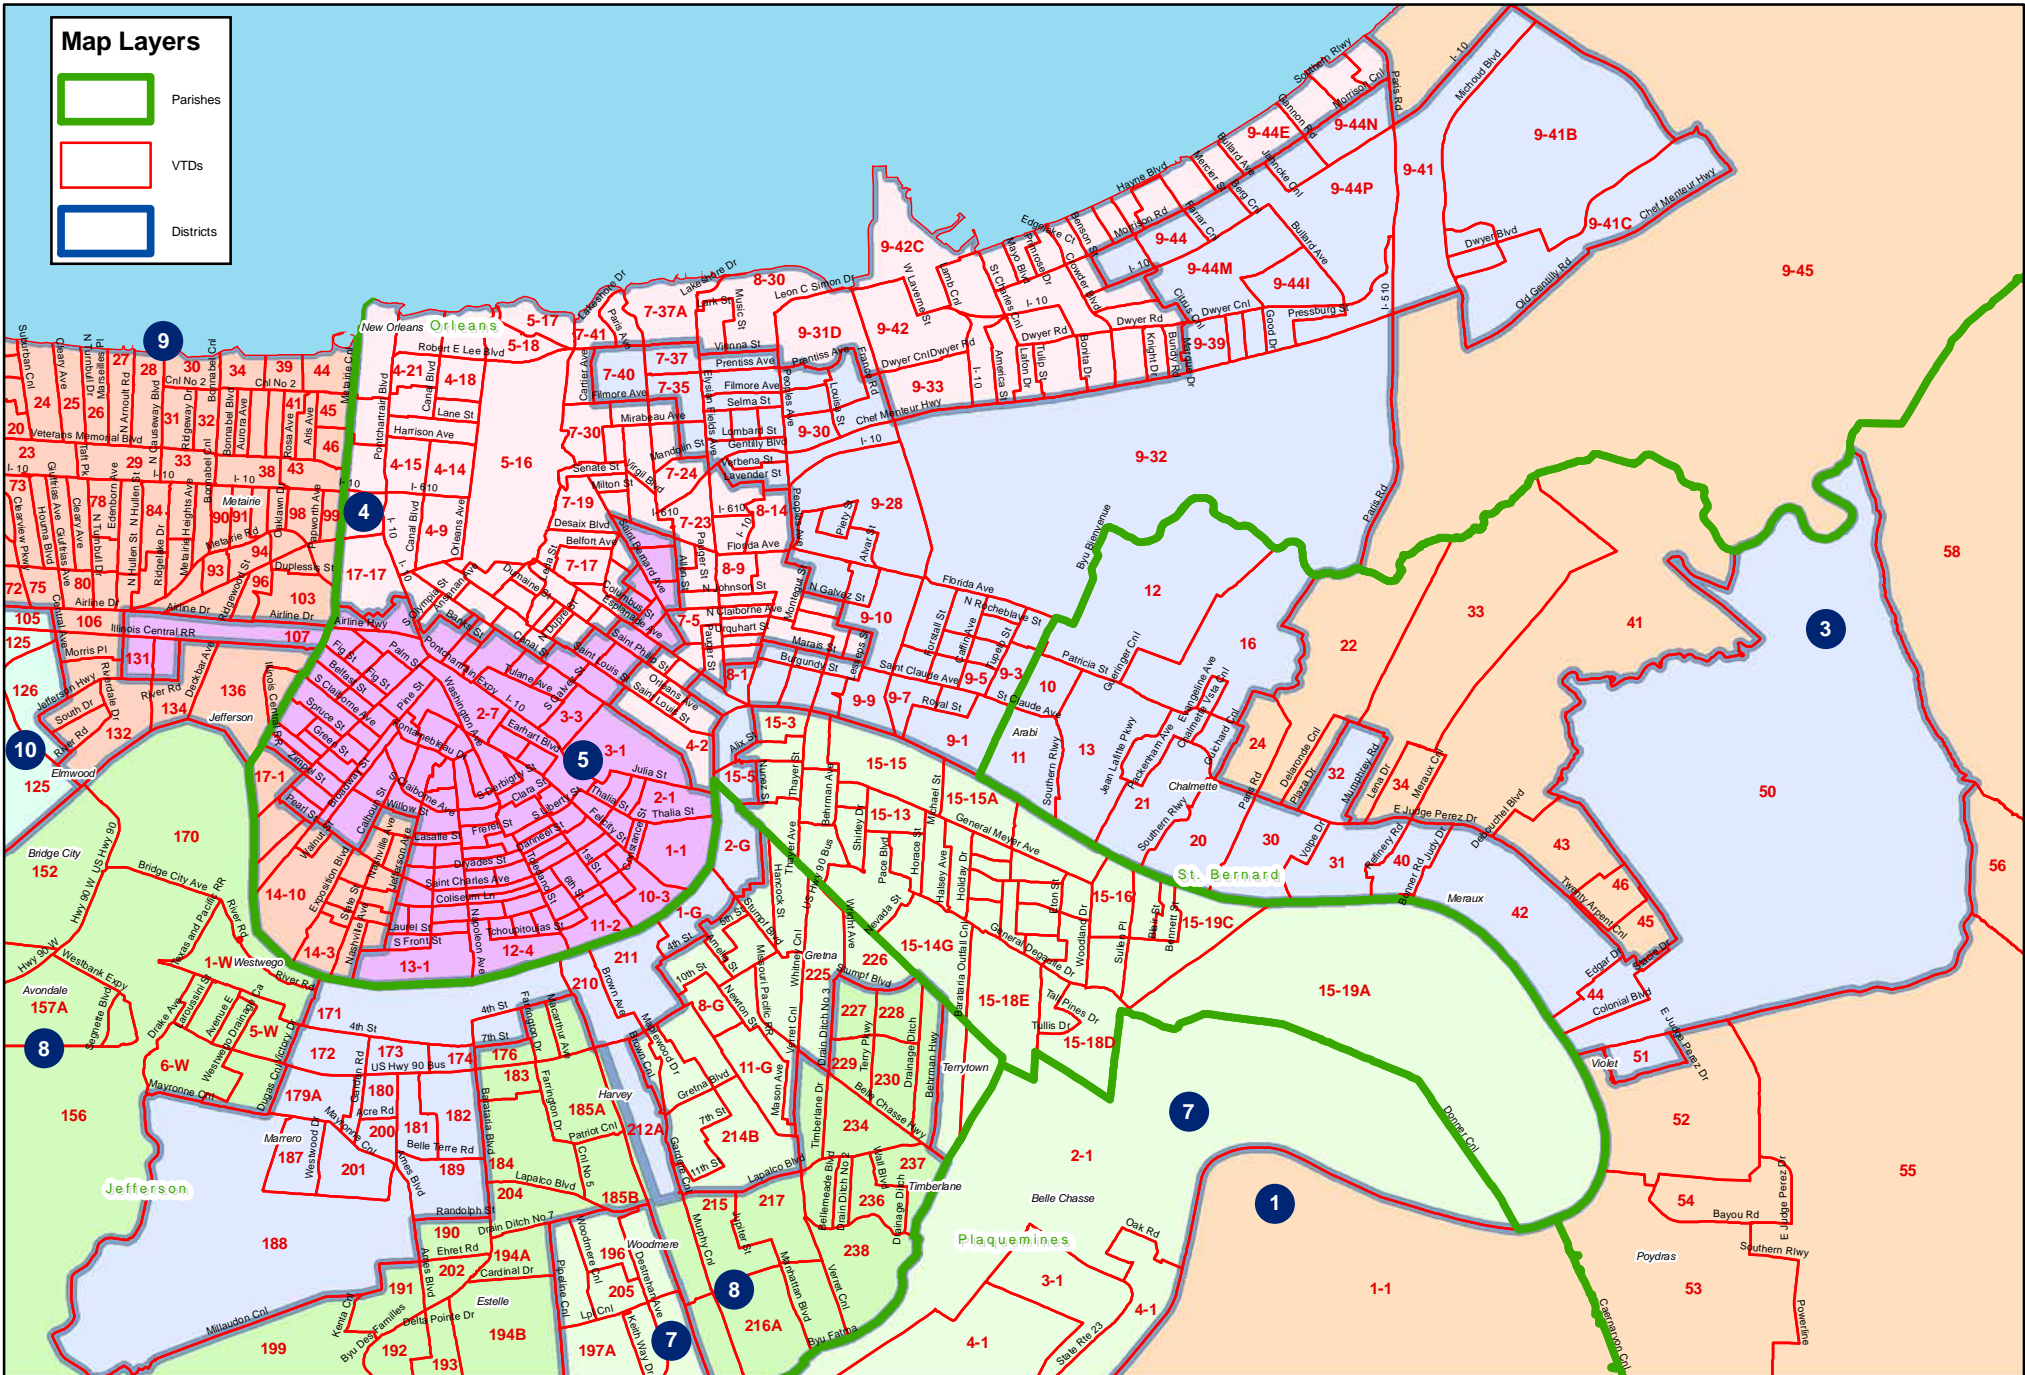

Act 24 2011 1st E.S. (SB 1 Enrolled) Senate District 3