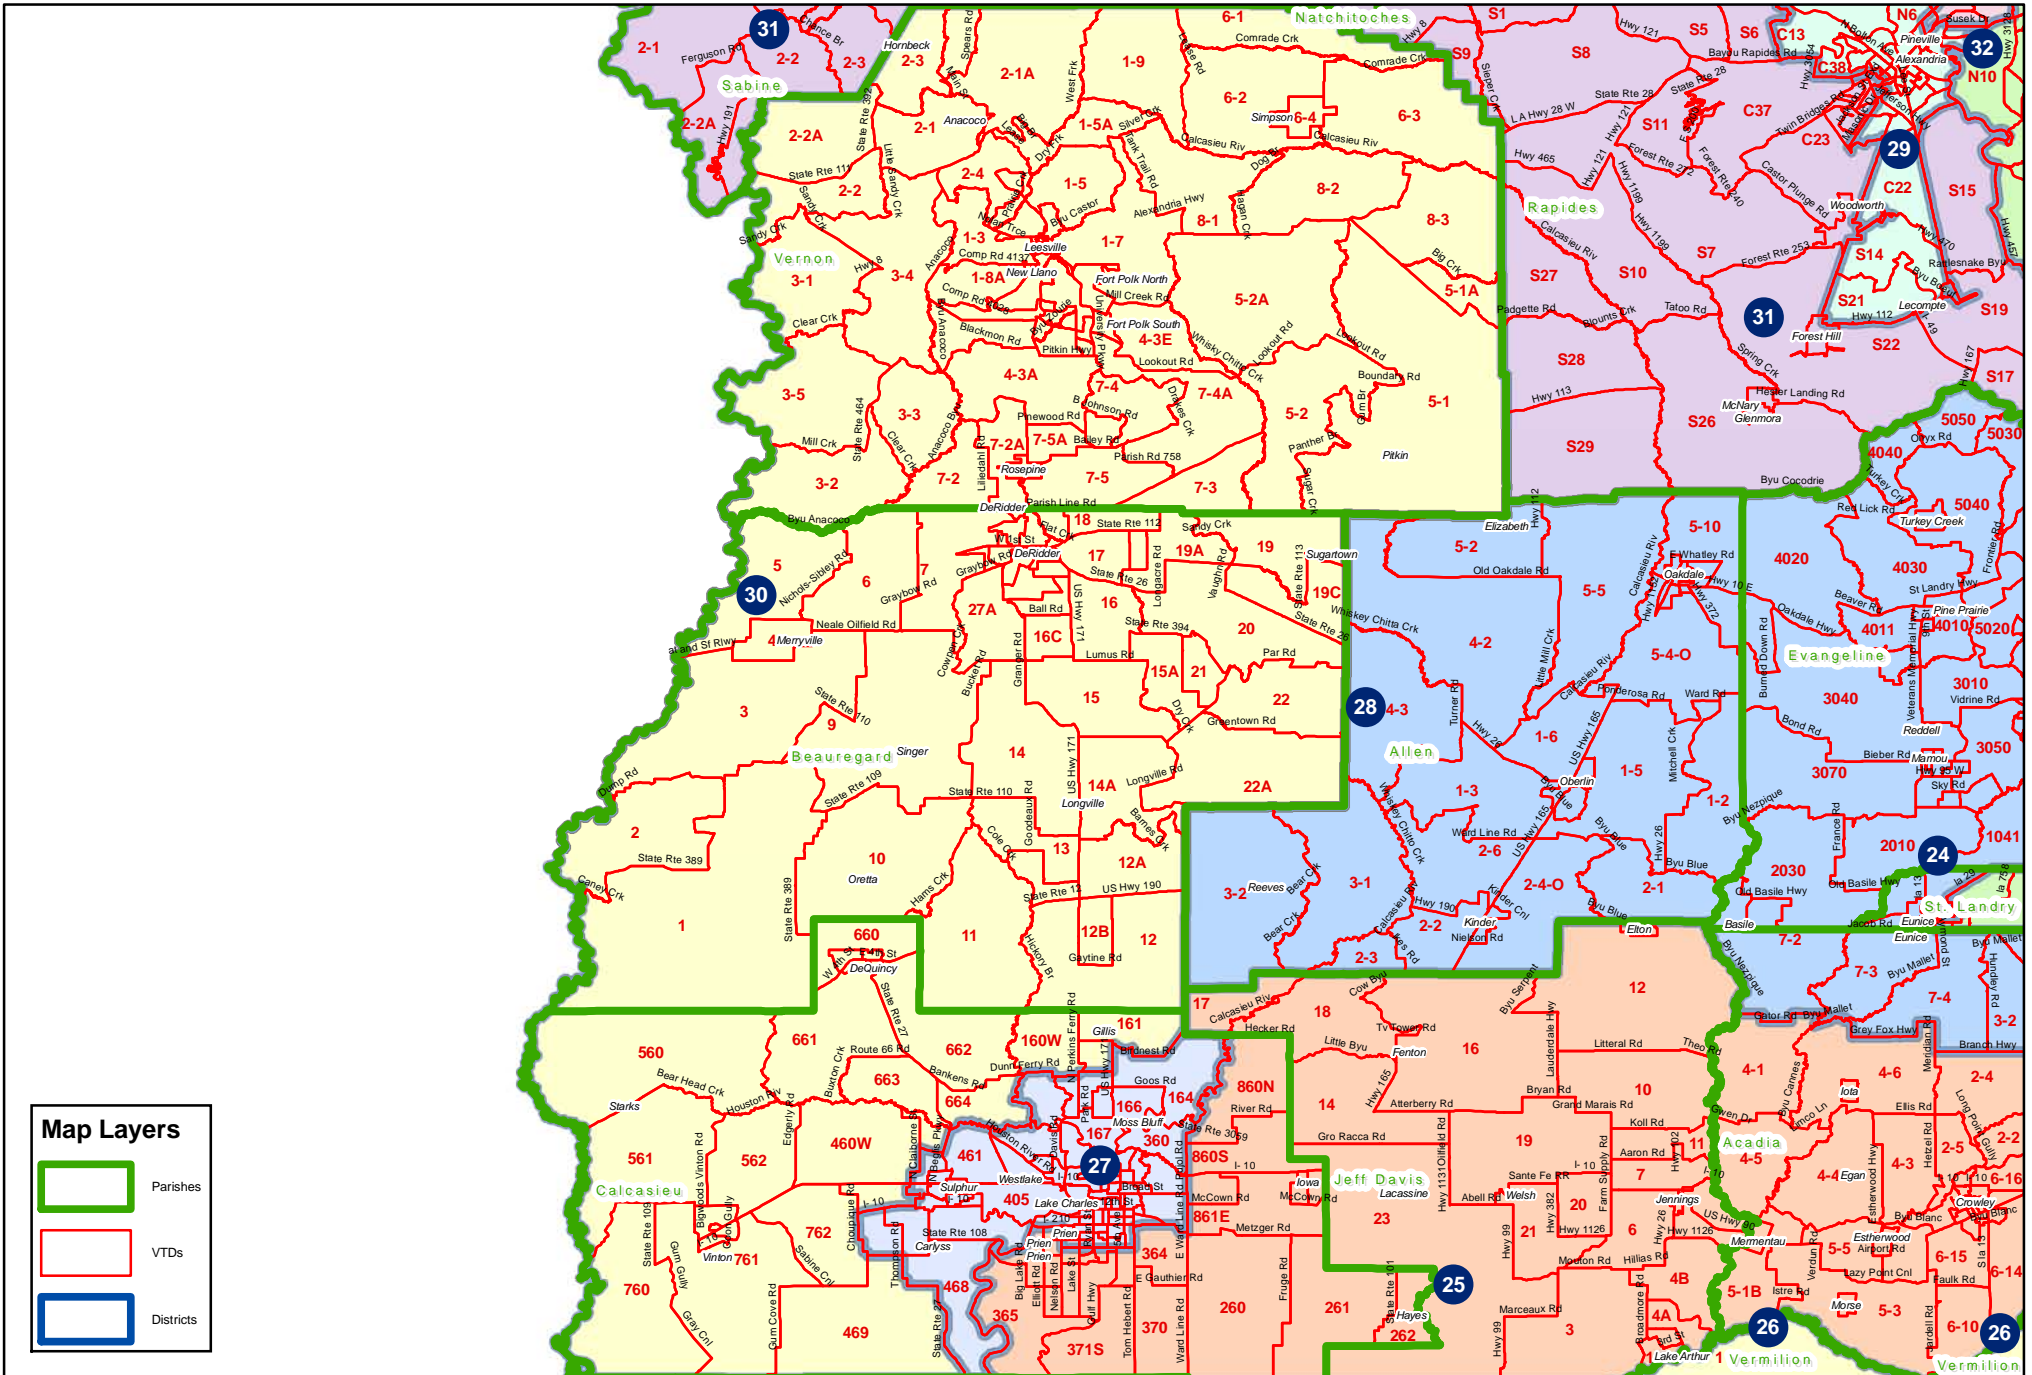

Act 24 2011 1st E.S. (SB 1 Enrolled) Senate District 30