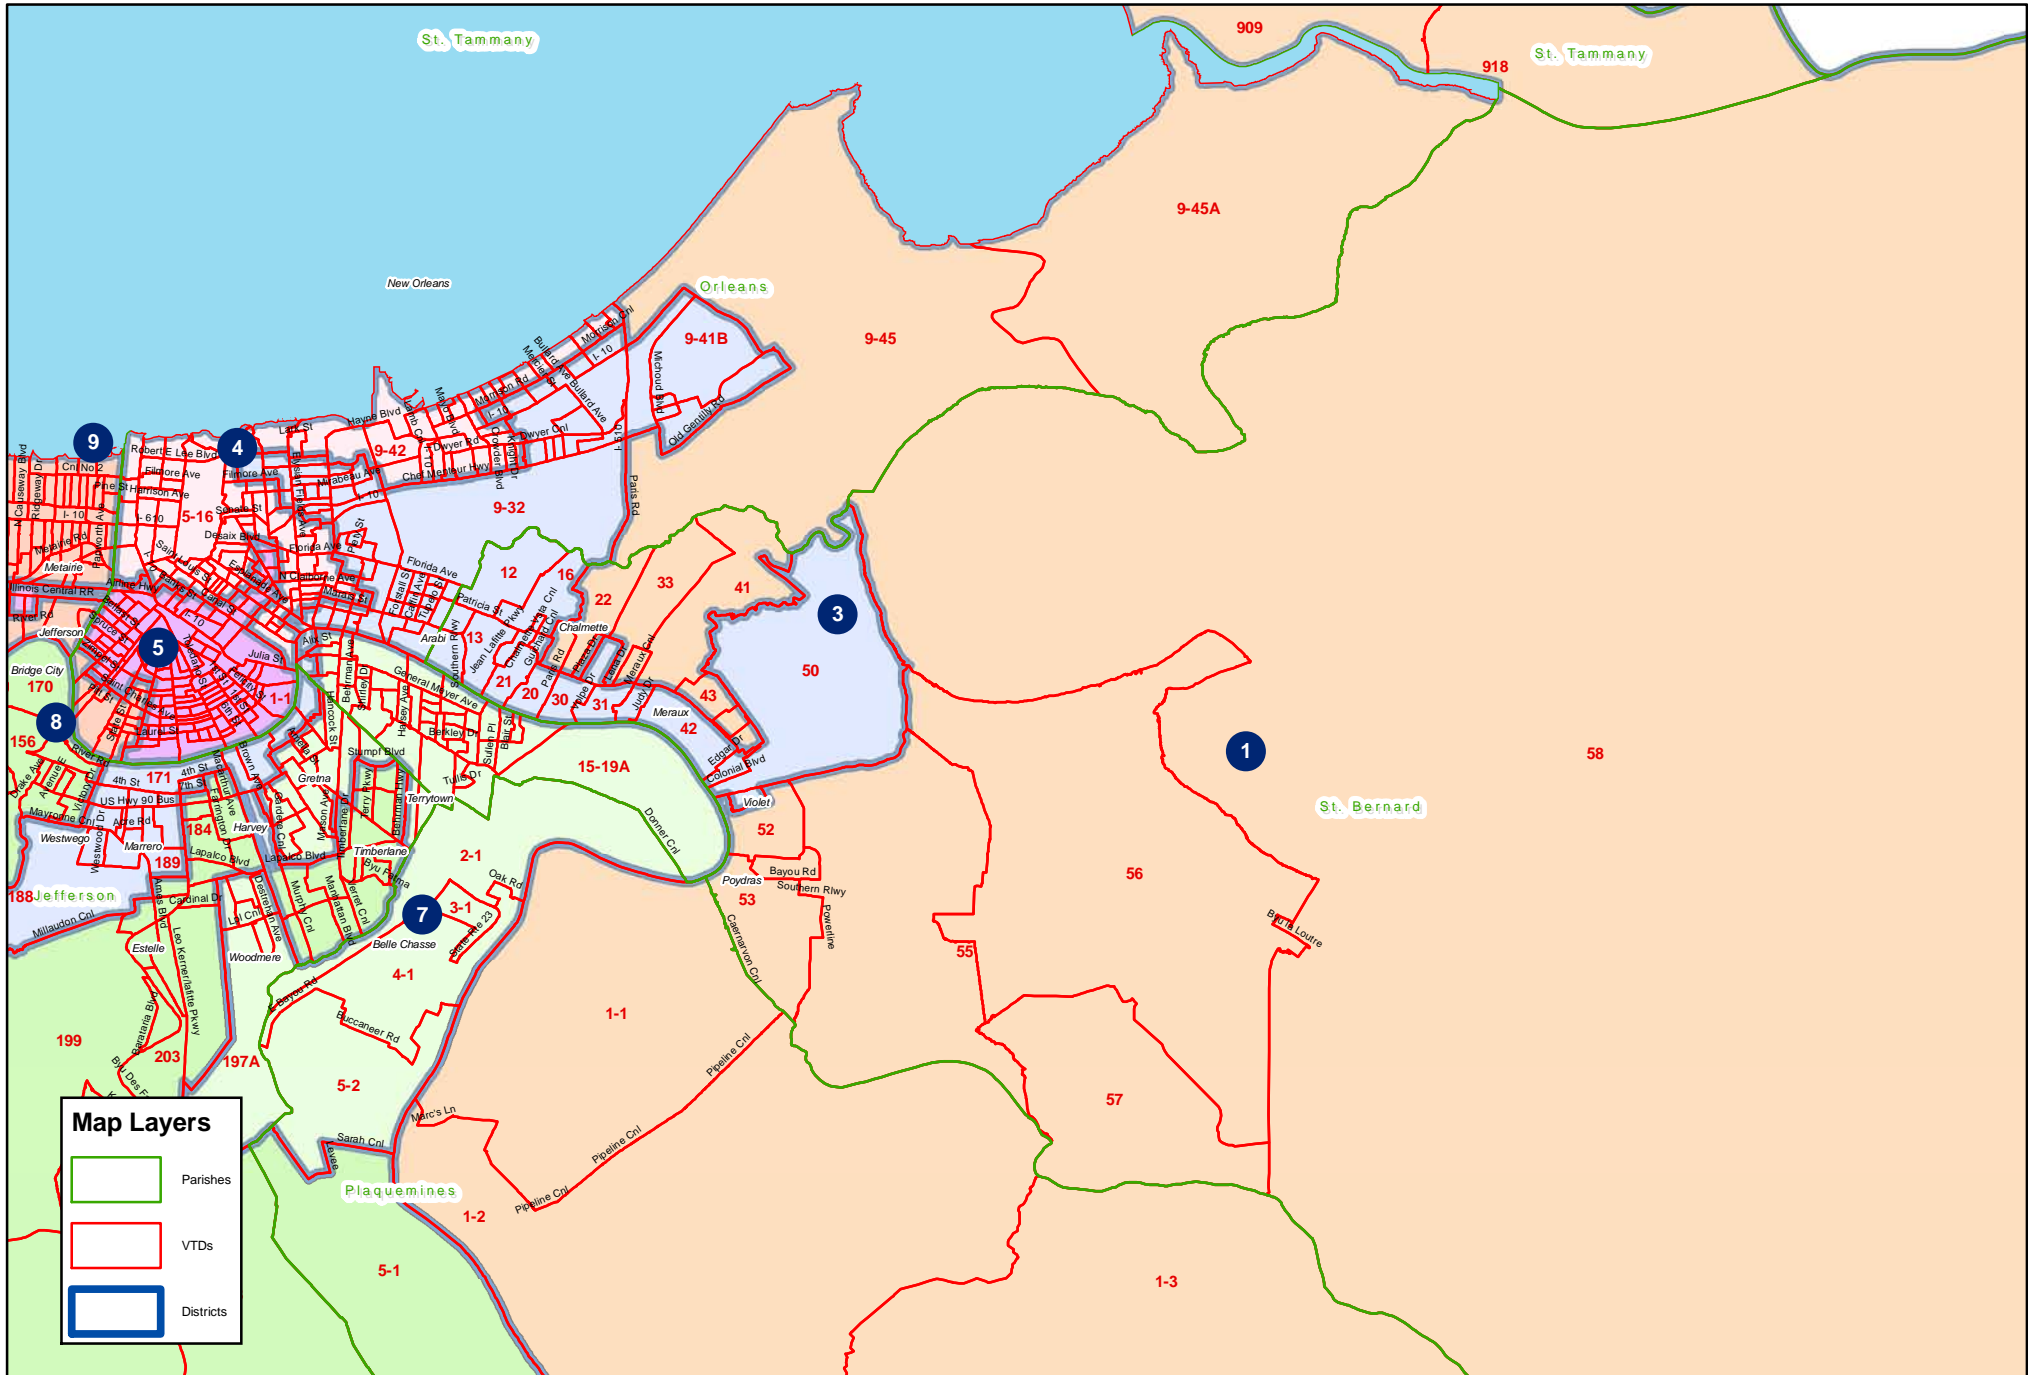

Act 24 2011 1st E.S. (SB 1 Enrolled) Monroe Bastrop area

Act 24 2011 1st E.S. (SB 1 Enrolled) Natchitoches Winnfield area

Act 24 2011 1st E.S. (SB 1 Enrolled) Ruston area

Act 24 2011 1st E.S. (SB 1 Enrolled) Shreveport Bossier area

Map Layers

- Parishes
- VTDS
- Districts

Act 24 2011 1st E.S. (SB 1 Enrolled) Senate District 1 Northshore

Act 24 2011 1st E.S. (SB 1 Enrolled) Senate District 1 Southshore (part)

Act 24 2011 1st E.S. (SB 1 Enrolled) Senate District 1