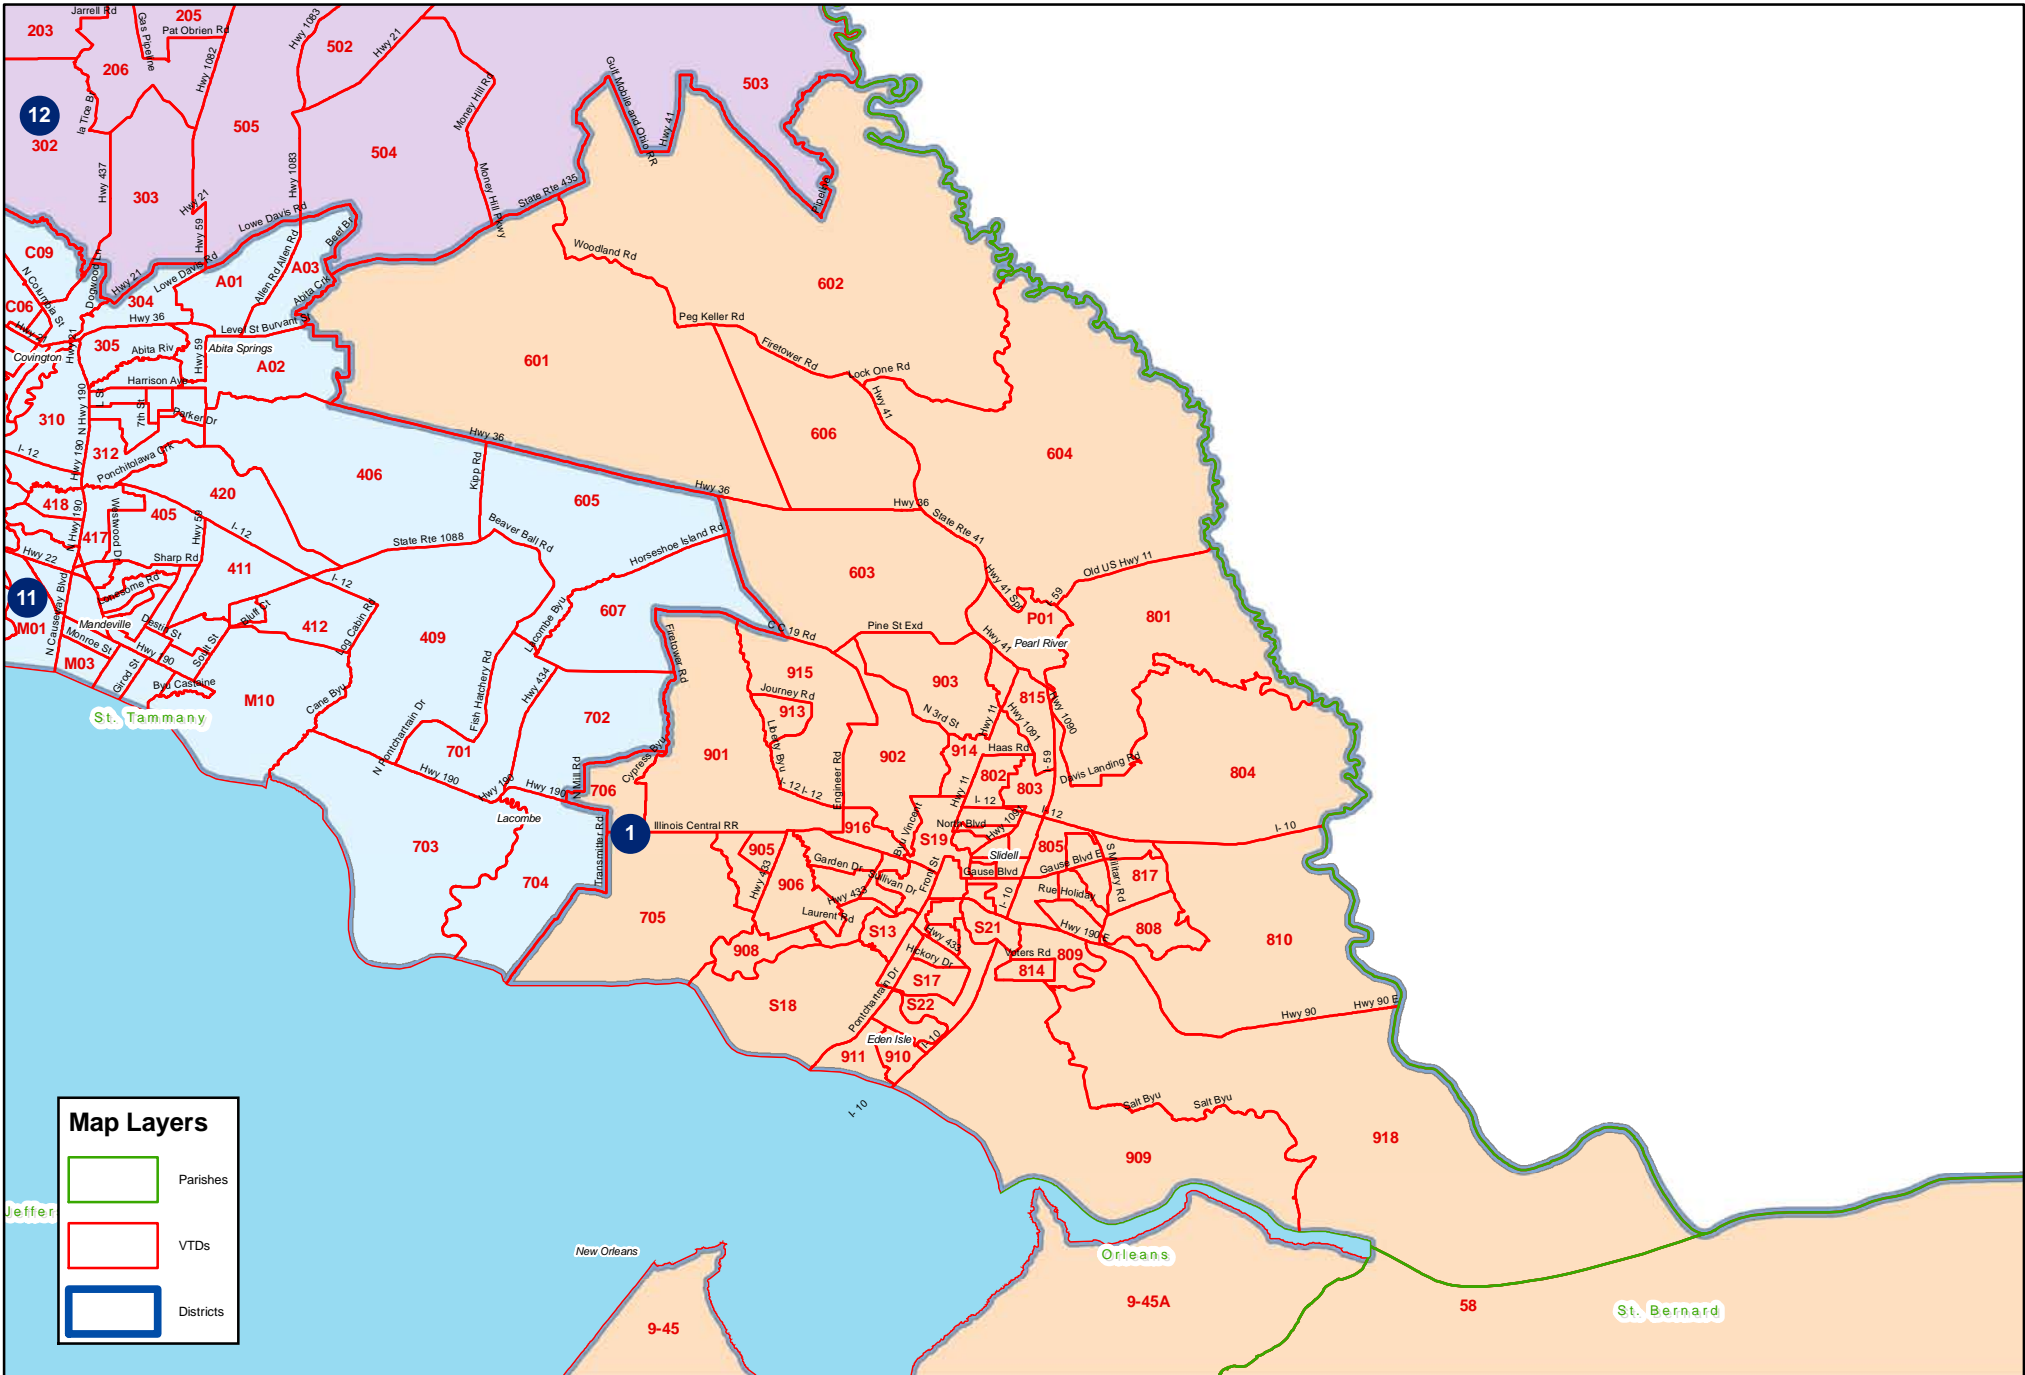

Act 24 2011 1st E.S. (SB 1 Enrolled) Monroe Bastrop area

Act 24 2011 1st E.S. (SB 1 Enrolled) Natchitoches Winnfield area

Act 24 2011 1st E.S. (SB 1 Enrolled) Ruston area

Act 24 2011 1st E.S. (SB 1 Enrolled) Shreveport Bossier area

Map Layers

- Parishes
- VTDS
- Districts

Act 24 2011 1st E.S. (SB 1 Enrolled) Senate District 1 Northshore

Act 24 2011 1st E.S. (SB 1 Enrolled) Senate District 1 Southshore (part)

Act 24 2011 1st E.S. (SB 1 Enrolled) Senate District 1