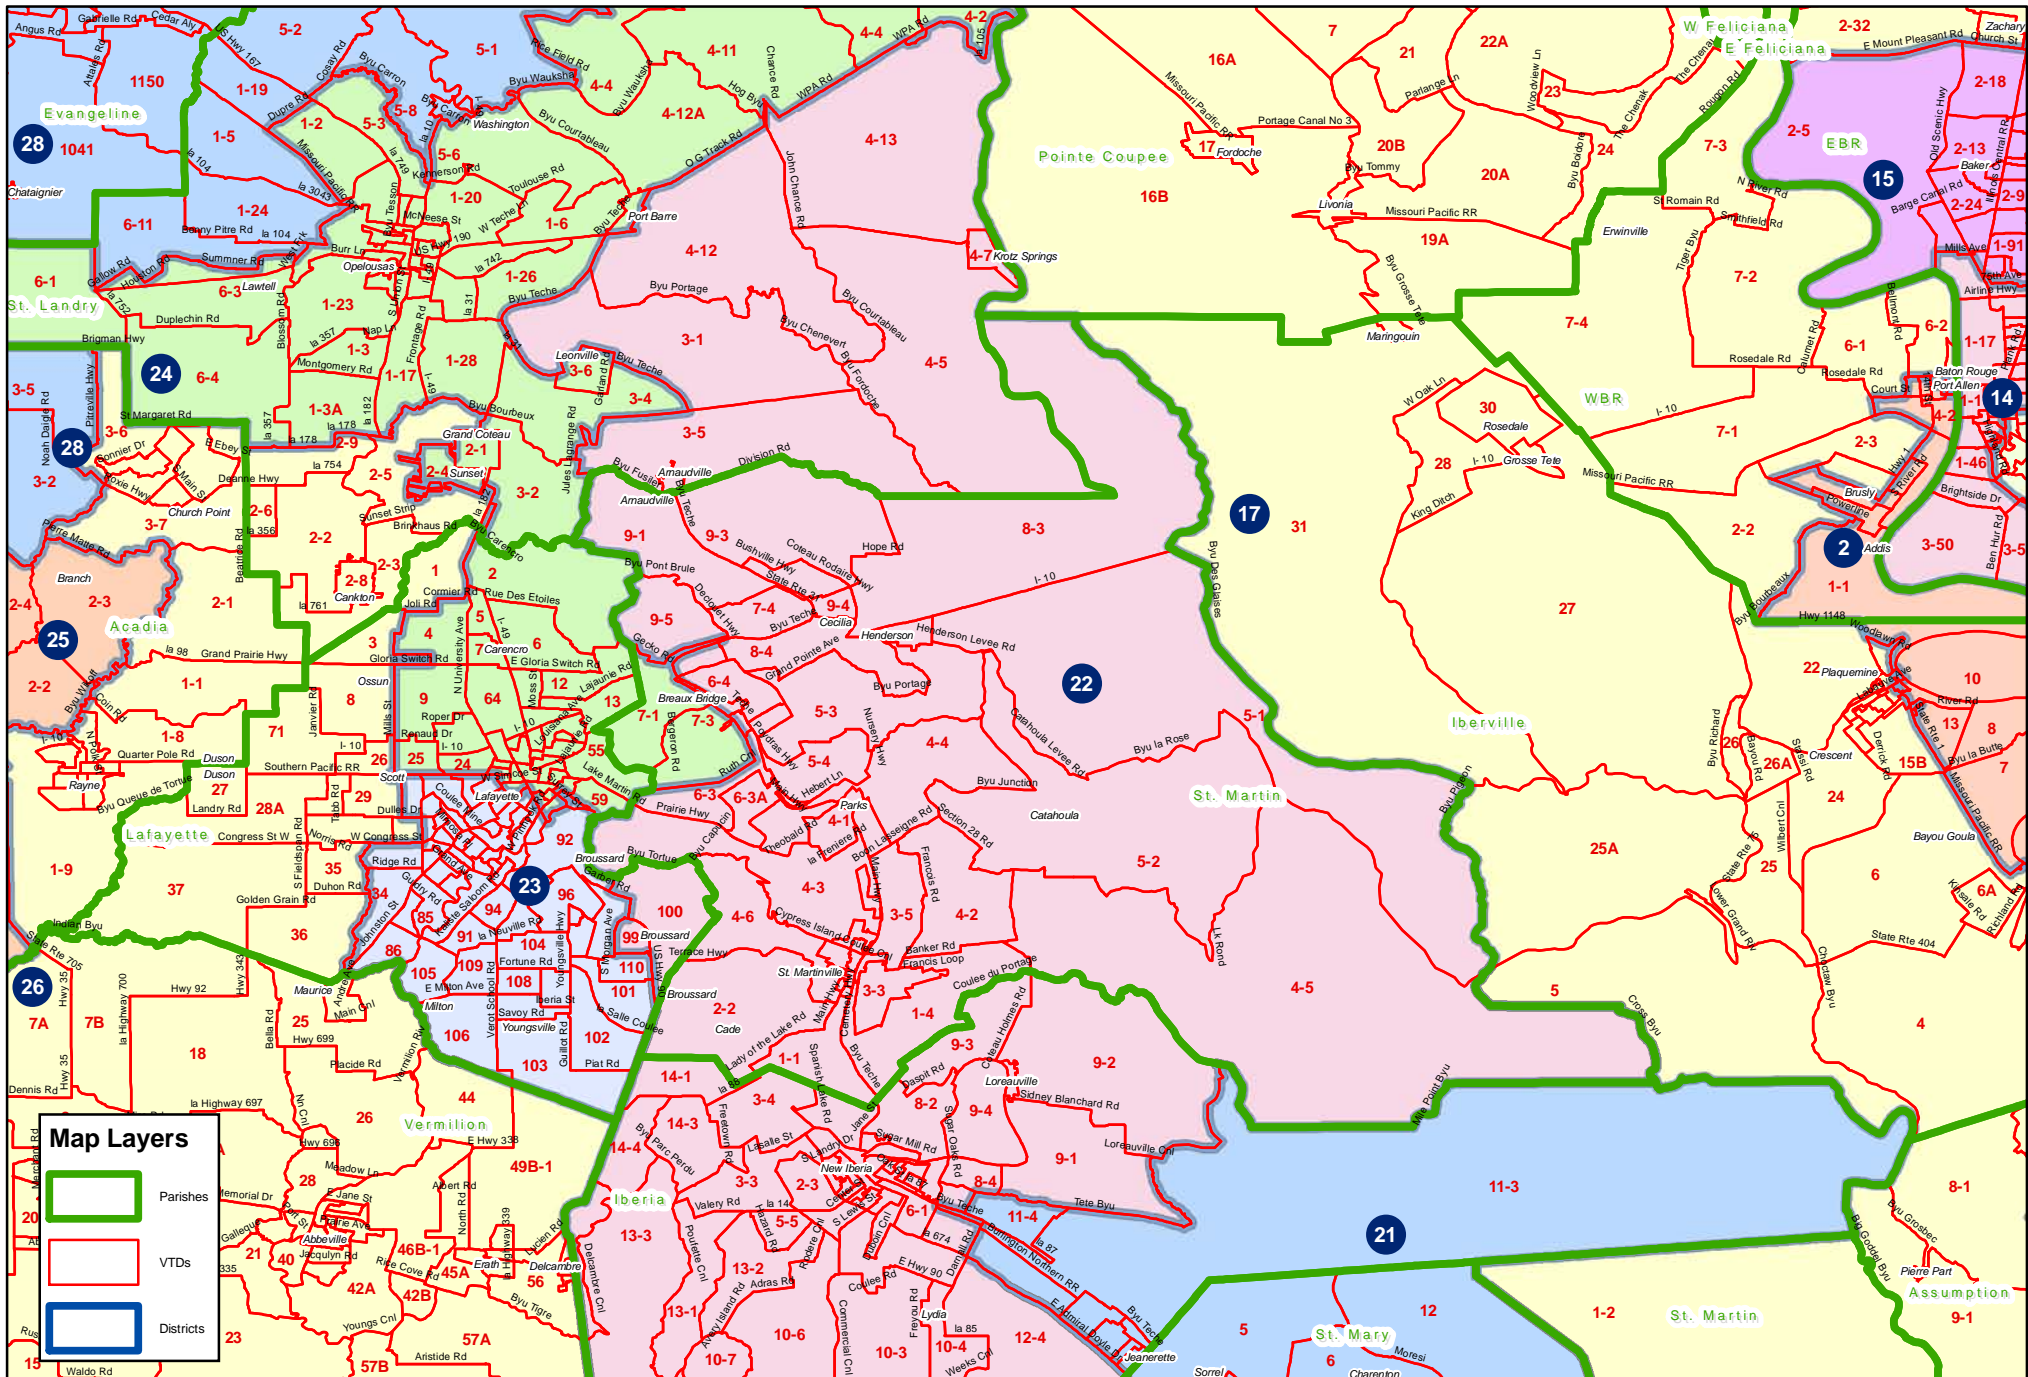

Map Layers

-  Parishes
-  VTDs
-  Districts

Act 24 2011 1st E.S. (SB 1 Enrolled) Senate District 21

Map Layers

- Parishes
- VTDs
- Districts

Act 24 2011 1st E.S. (SB 1 Enrolled) Senate District 22 - part

Act 24 2011 1st E.S. (SB 1 Enrolled) Senate District 22