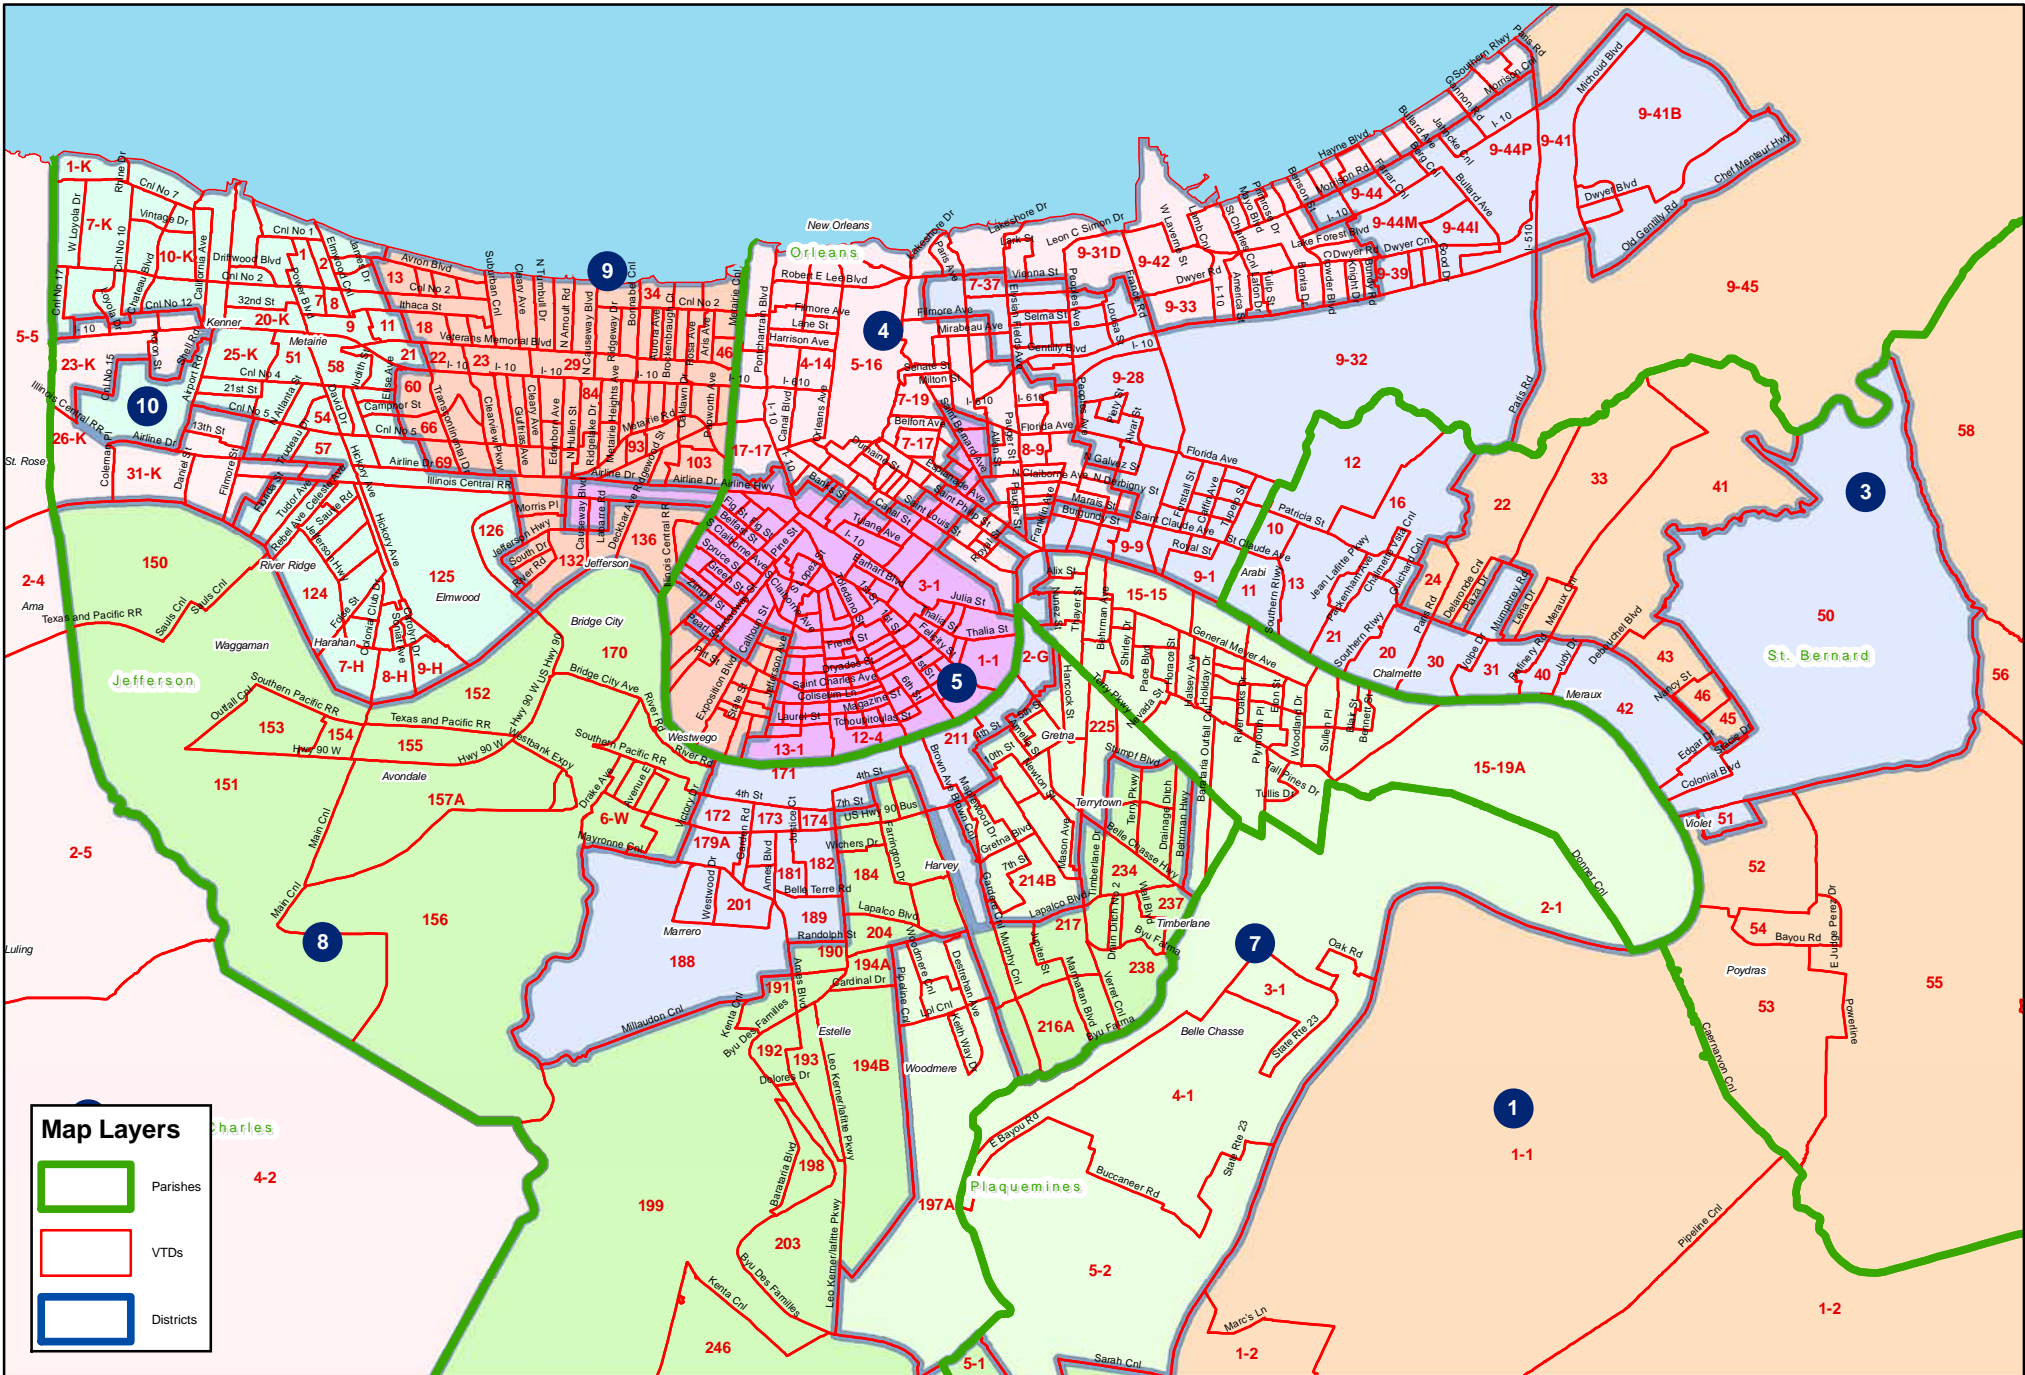

Act 24 2011 1st E.S. (Senate Bill 1 Enrolled)

Map Layers

- Parishes
- Districts

Act 24 2011 1st E.S. (SB 1 Enrolled) Alexandria area

Act 24 2011 1st E.S. (SB 1 Enrolled) Baton Rouge area

Act 24 2011 1st E.S. (SB 1 Enrolled) Hammond area

Act 24 2011 1st E.S. (SB 1 Enrolled) Houma Thibodaux area

Map Layers

- Parishes
- VTDS
- Districts

Act 24 2011 1st E.S. (SB 1 Enrolled) Jefferson - Orleans

Act 24 2011 1st E.S. (SB 1 Enrolled) Lafayette area