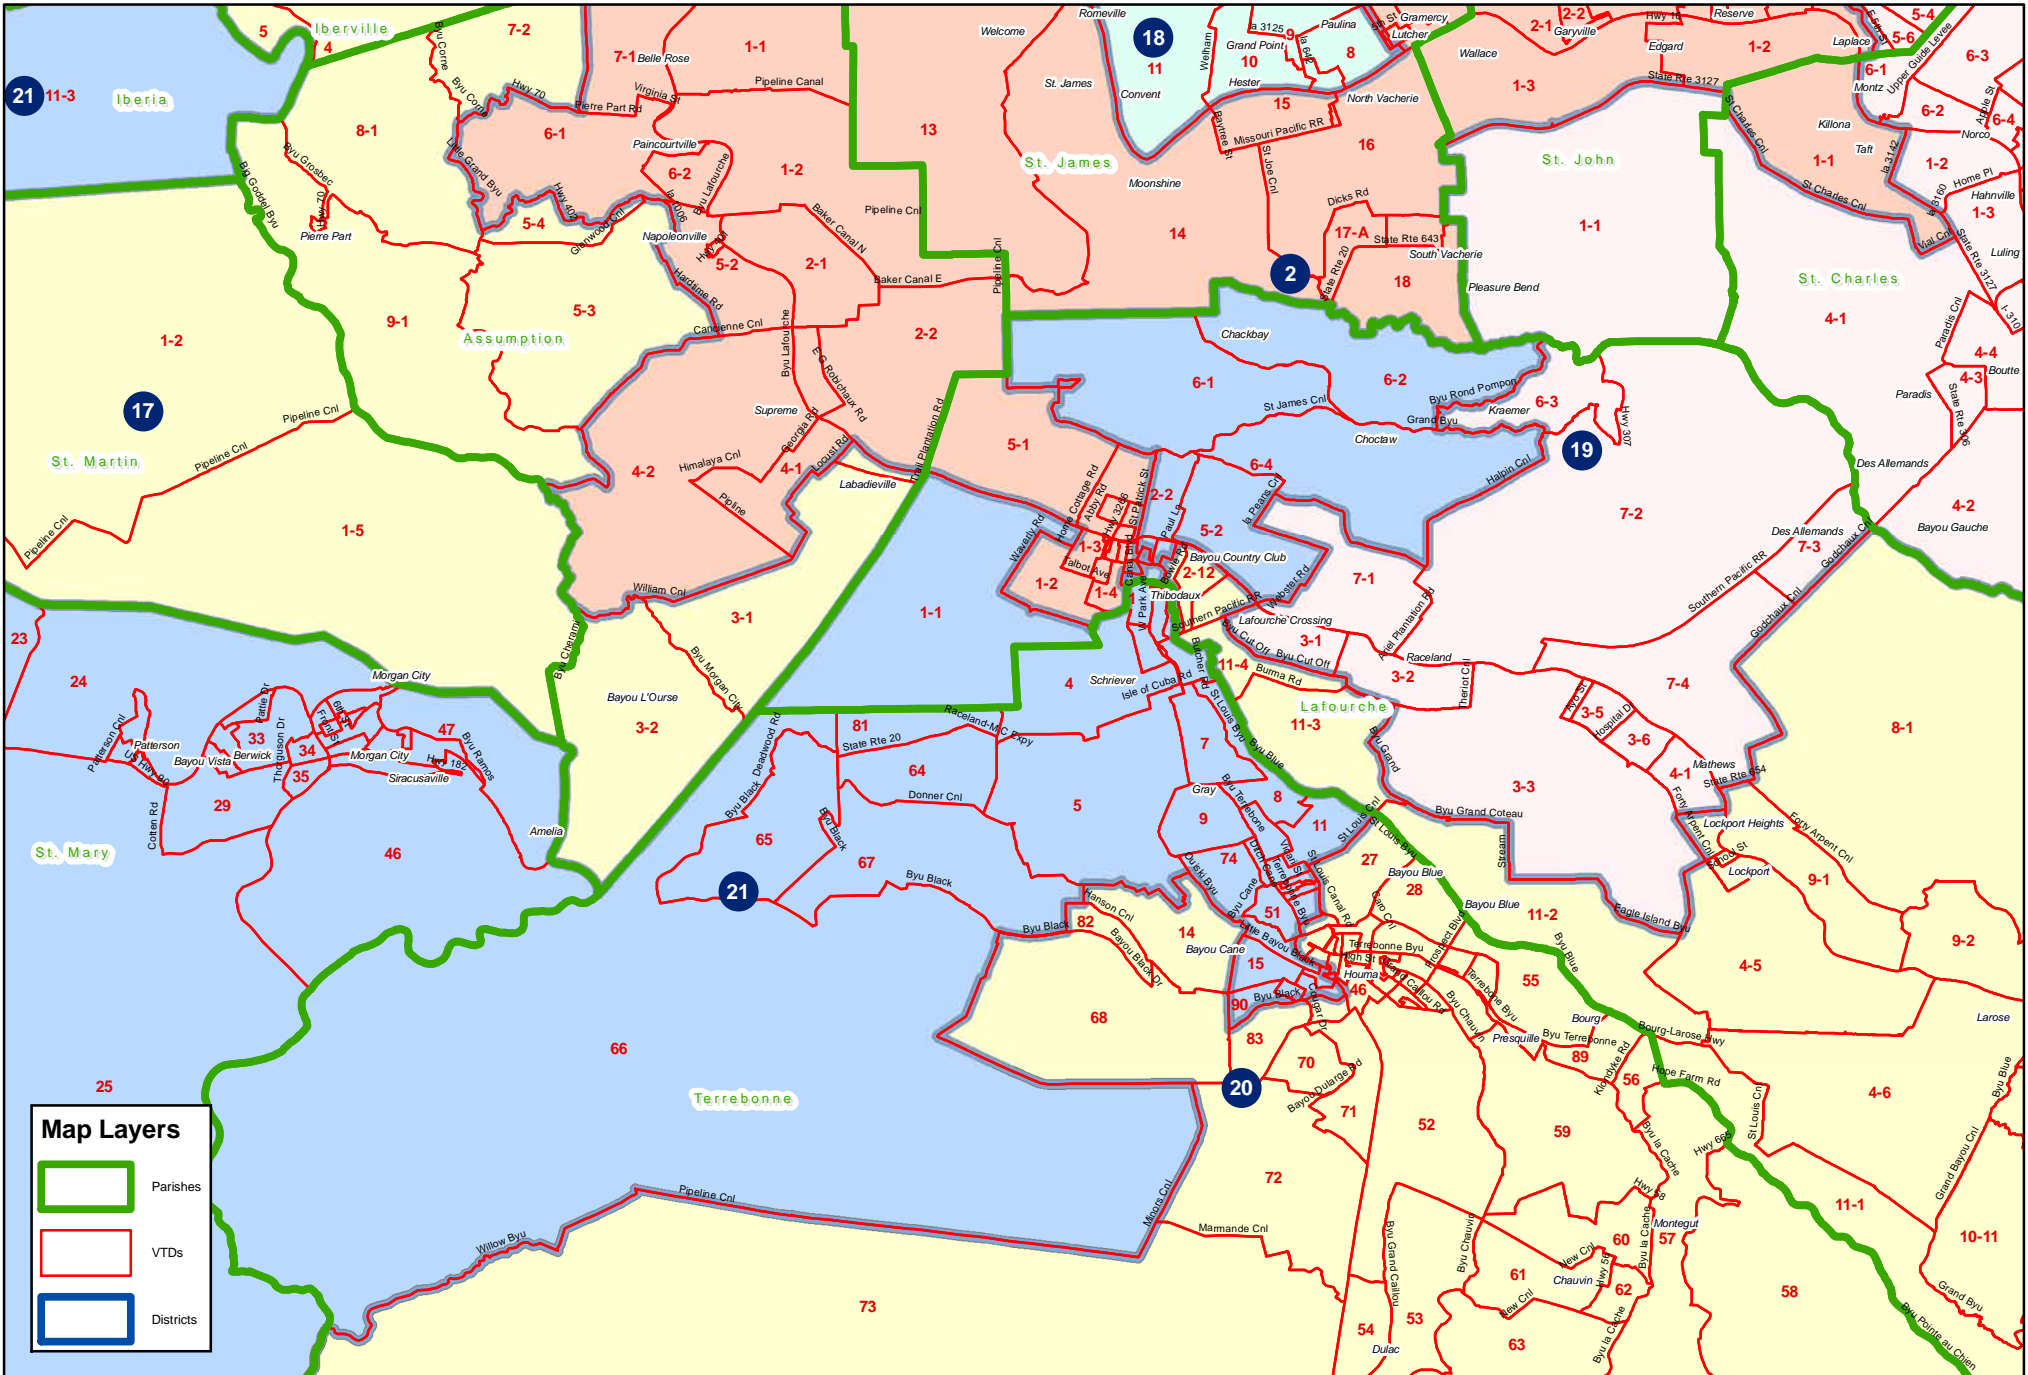

Act 24 2011 1st E.S. (Senate Bill 1 Enrolled)

Map Layers

- Parishes
- Districts

Act 24 2011 1st E.S. (SB 1 Enrolled) Alexandria area

Act 24 2011 1st E.S. (SB 1 Enrolled) Baton Rouge area

Act 24 2011 1st E.S. (SB 1 Enrolled) Hammond area

Act 24 2011 1st E.S. (SB 1 Enrolled) Houma Thibodaux area

Map Layers

- Parishes
- VTDS
- Districts

Act 24 2011 1st E.S. (SB 1 Enrolled) Jefferson - Orleans

Act 24 2011 1st E.S. (SB 1 Enrolled) Lafayette area