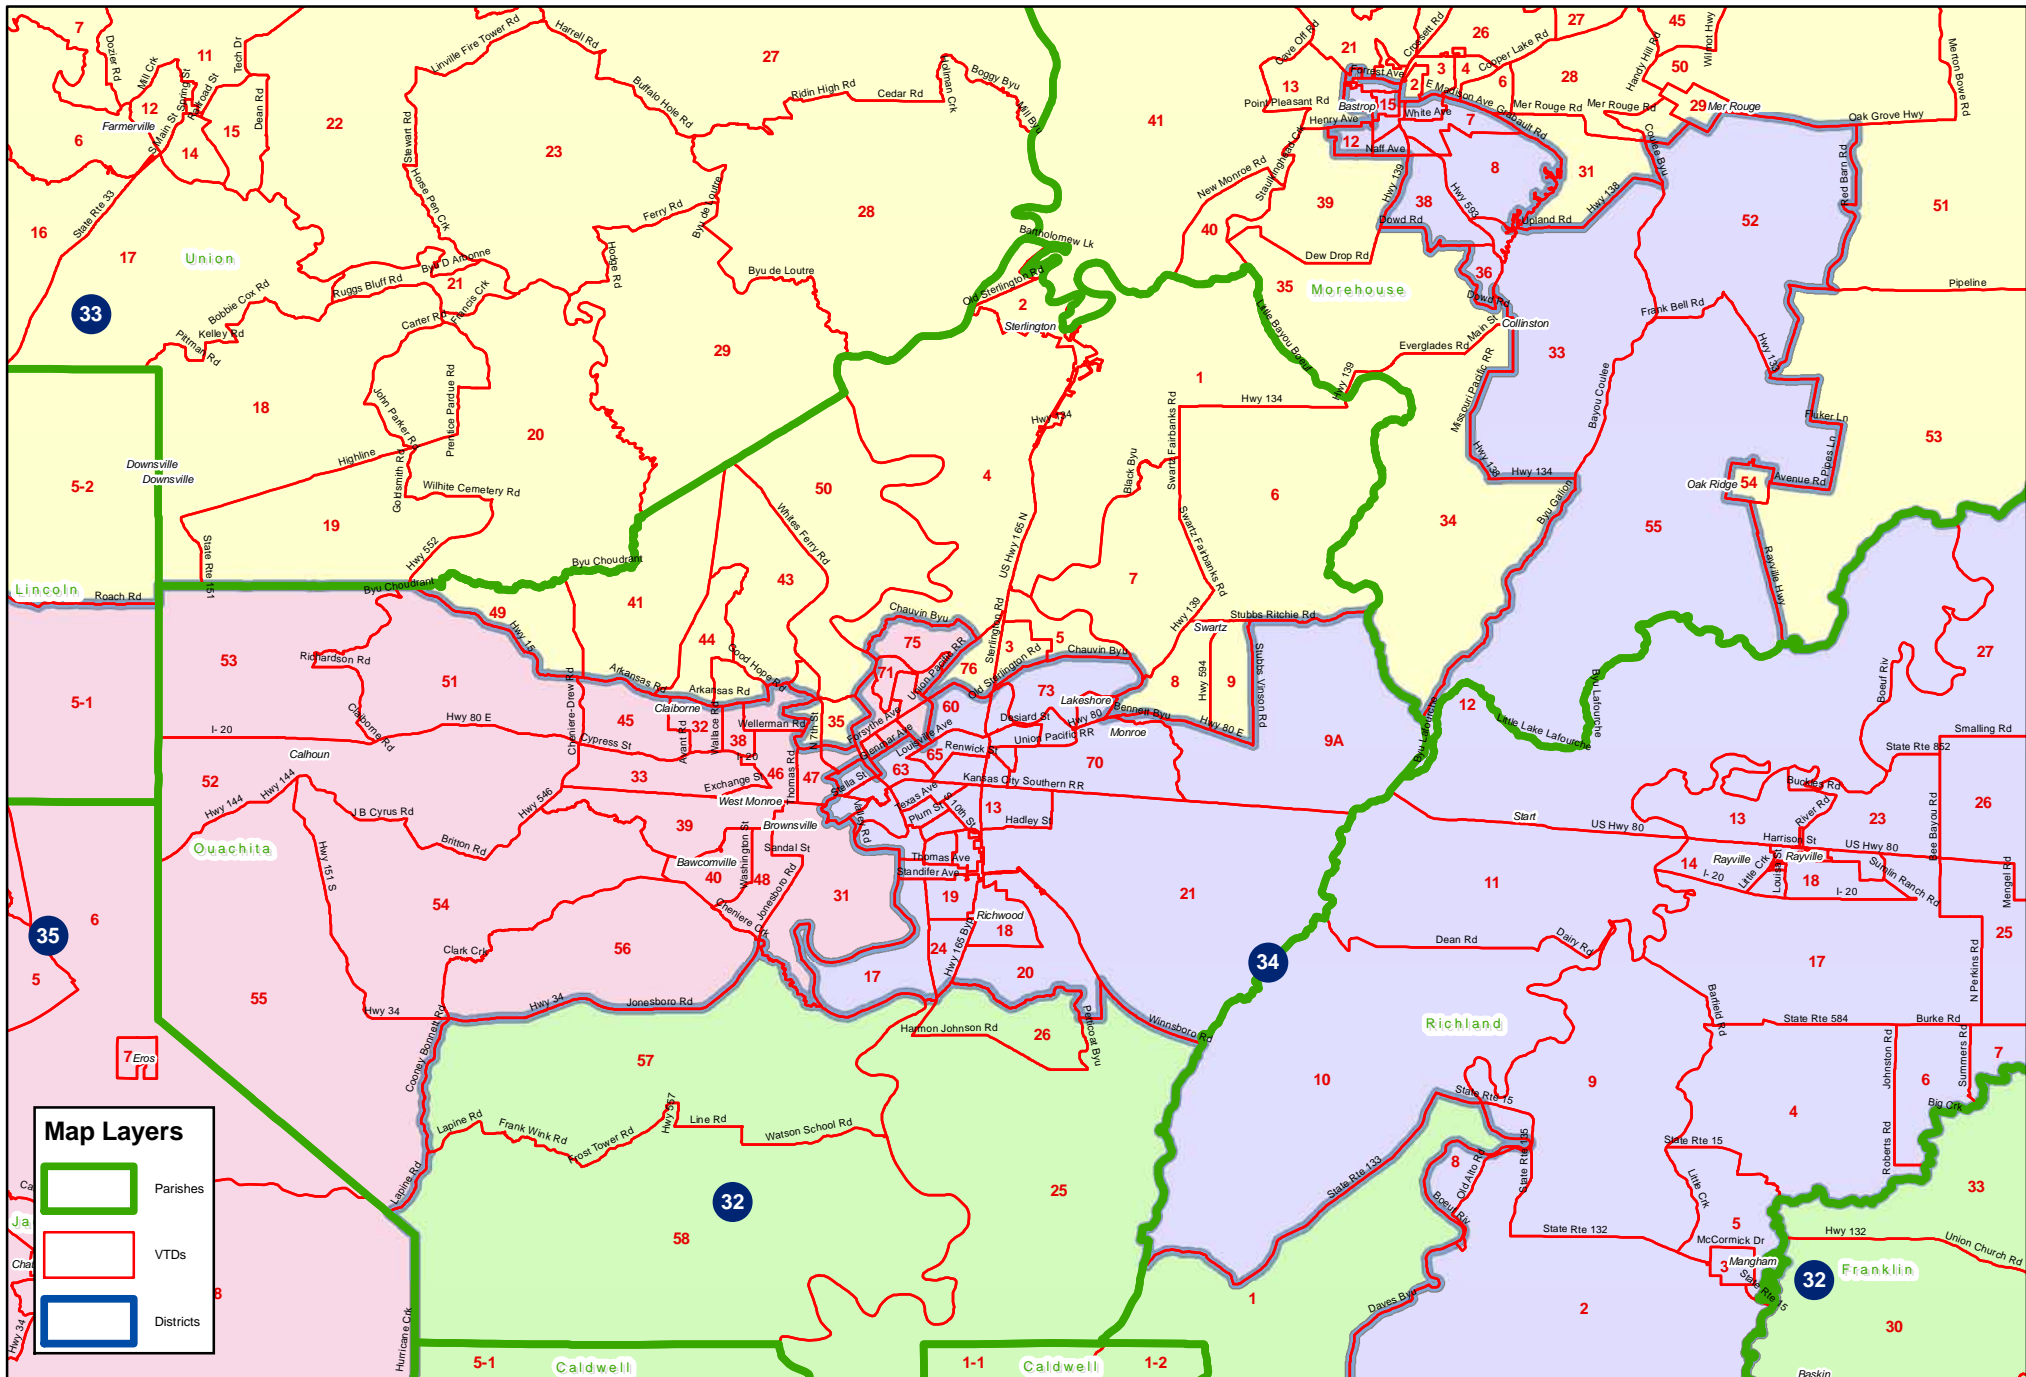

Act 24 2011 1st E.S. (Senate Bill 1 Enrolled)

Map Layers

- Parishes
- Districts

Act 24 2011 1st E.S. (SB 1 Enrolled) Alexandria area

Act 24 2011 1st E.S. (SB 1 Enrolled) Baton Rouge area

Act 24 2011 1st E.S. (SB 1 Enrolled) Hammond area

Act 24 2011 1st E.S. (SB 1 Enrolled) Houma Thibodaux area

Map Layers

- Parishes
- VTDS
- Districts

Act 24 2011 1st E.S. (SB 1 Enrolled) Jefferson - Orleans

Act 24 2011 1st E.S. (SB 1 Enrolled) Lafayette area

Act 24 2011 1st E.S. (SB 1 Enrolled) Monroe Bastrop area

Act 24 2011 1st E.S. (SB 1 Enrolled) Natchitoches Winnfield area

Act 24 2011 1st E.S. (SB 1 Enrolled) Ruston area

Act 24 2011 1st E.S. (SB 1 Enrolled) Shreveport Bossier area

Map Layers

- Parishes
- VTDS
- Districts

Act 24 2011 1st E.S. (SB 1 Enrolled) Senate District 1 Northshore

Act 24 2011 1st E.S. (SB 1 Enrolled) Senate District 1 Southshore (part)

Act 24 2011 1st E.S. (SB 1 Enrolled) Senate District 1