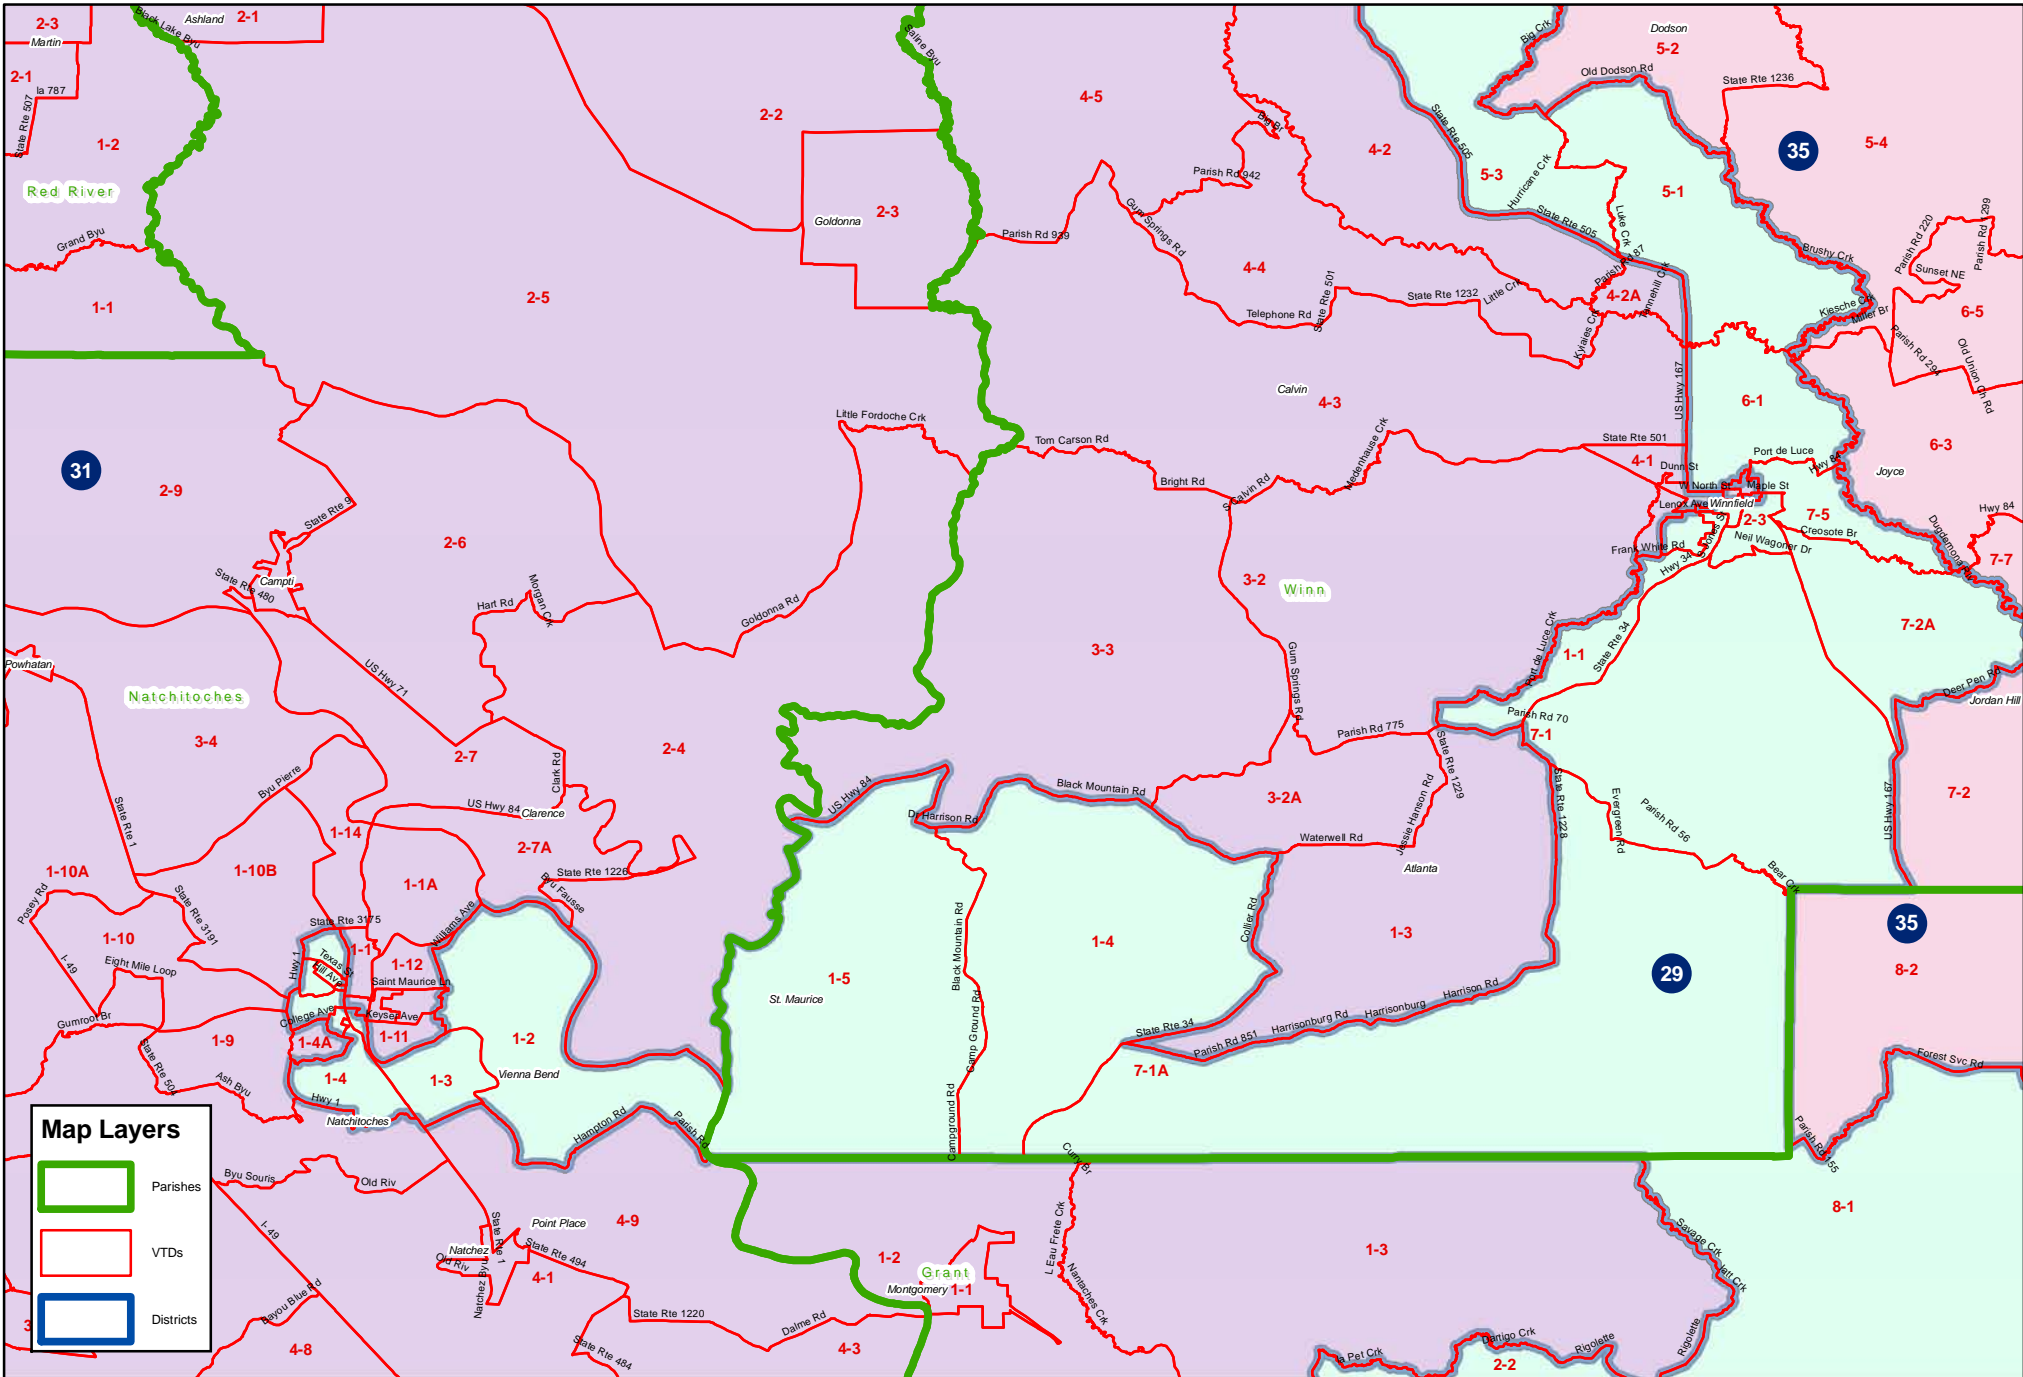

Act 24 2011 1st E.S. (Senate Bill 1 Enrolled)

Map Layers

- Parishes
- Districts

Act 24 2011 1st E.S. (SB 1 Enrolled) Alexandria area

Act 24 2011 1st E.S. (SB 1 Enrolled) Baton Rouge area

Act 24 2011 1st E.S. (SB 1 Enrolled) Hammond area

Act 24 2011 1st E.S. (SB 1 Enrolled) Houma Thibodaux area

Map Layers

- Parishes
- VTDS
- Districts

Act 24 2011 1st E.S. (SB 1 Enrolled) Jefferson - Orleans

Act 24 2011 1st E.S. (SB 1 Enrolled) Lafayette area

Act 24 2011 1st E.S. (SB 1 Enrolled) Monroe Bastrop area

Act 24 2011 1st E.S. (SB 1 Enrolled) Natchitoches Winnfield area

Act 24 2011 1st E.S. (SB 1 Enrolled) Ruston area

Act 24 2011 1st E.S. (SB 1 Enrolled) Shreveport Bossier area

Map Layers

- Parishes
- VTDS
- Districts

Act 24 2011 1st E.S. (SB 1 Enrolled) Senate District 1 Northshore

Act 24 2011 1st E.S. (SB 1 Enrolled) Senate District 1 Southshore (part)

Act 24 2011 1st E.S. (SB 1 Enrolled) Senate District 1