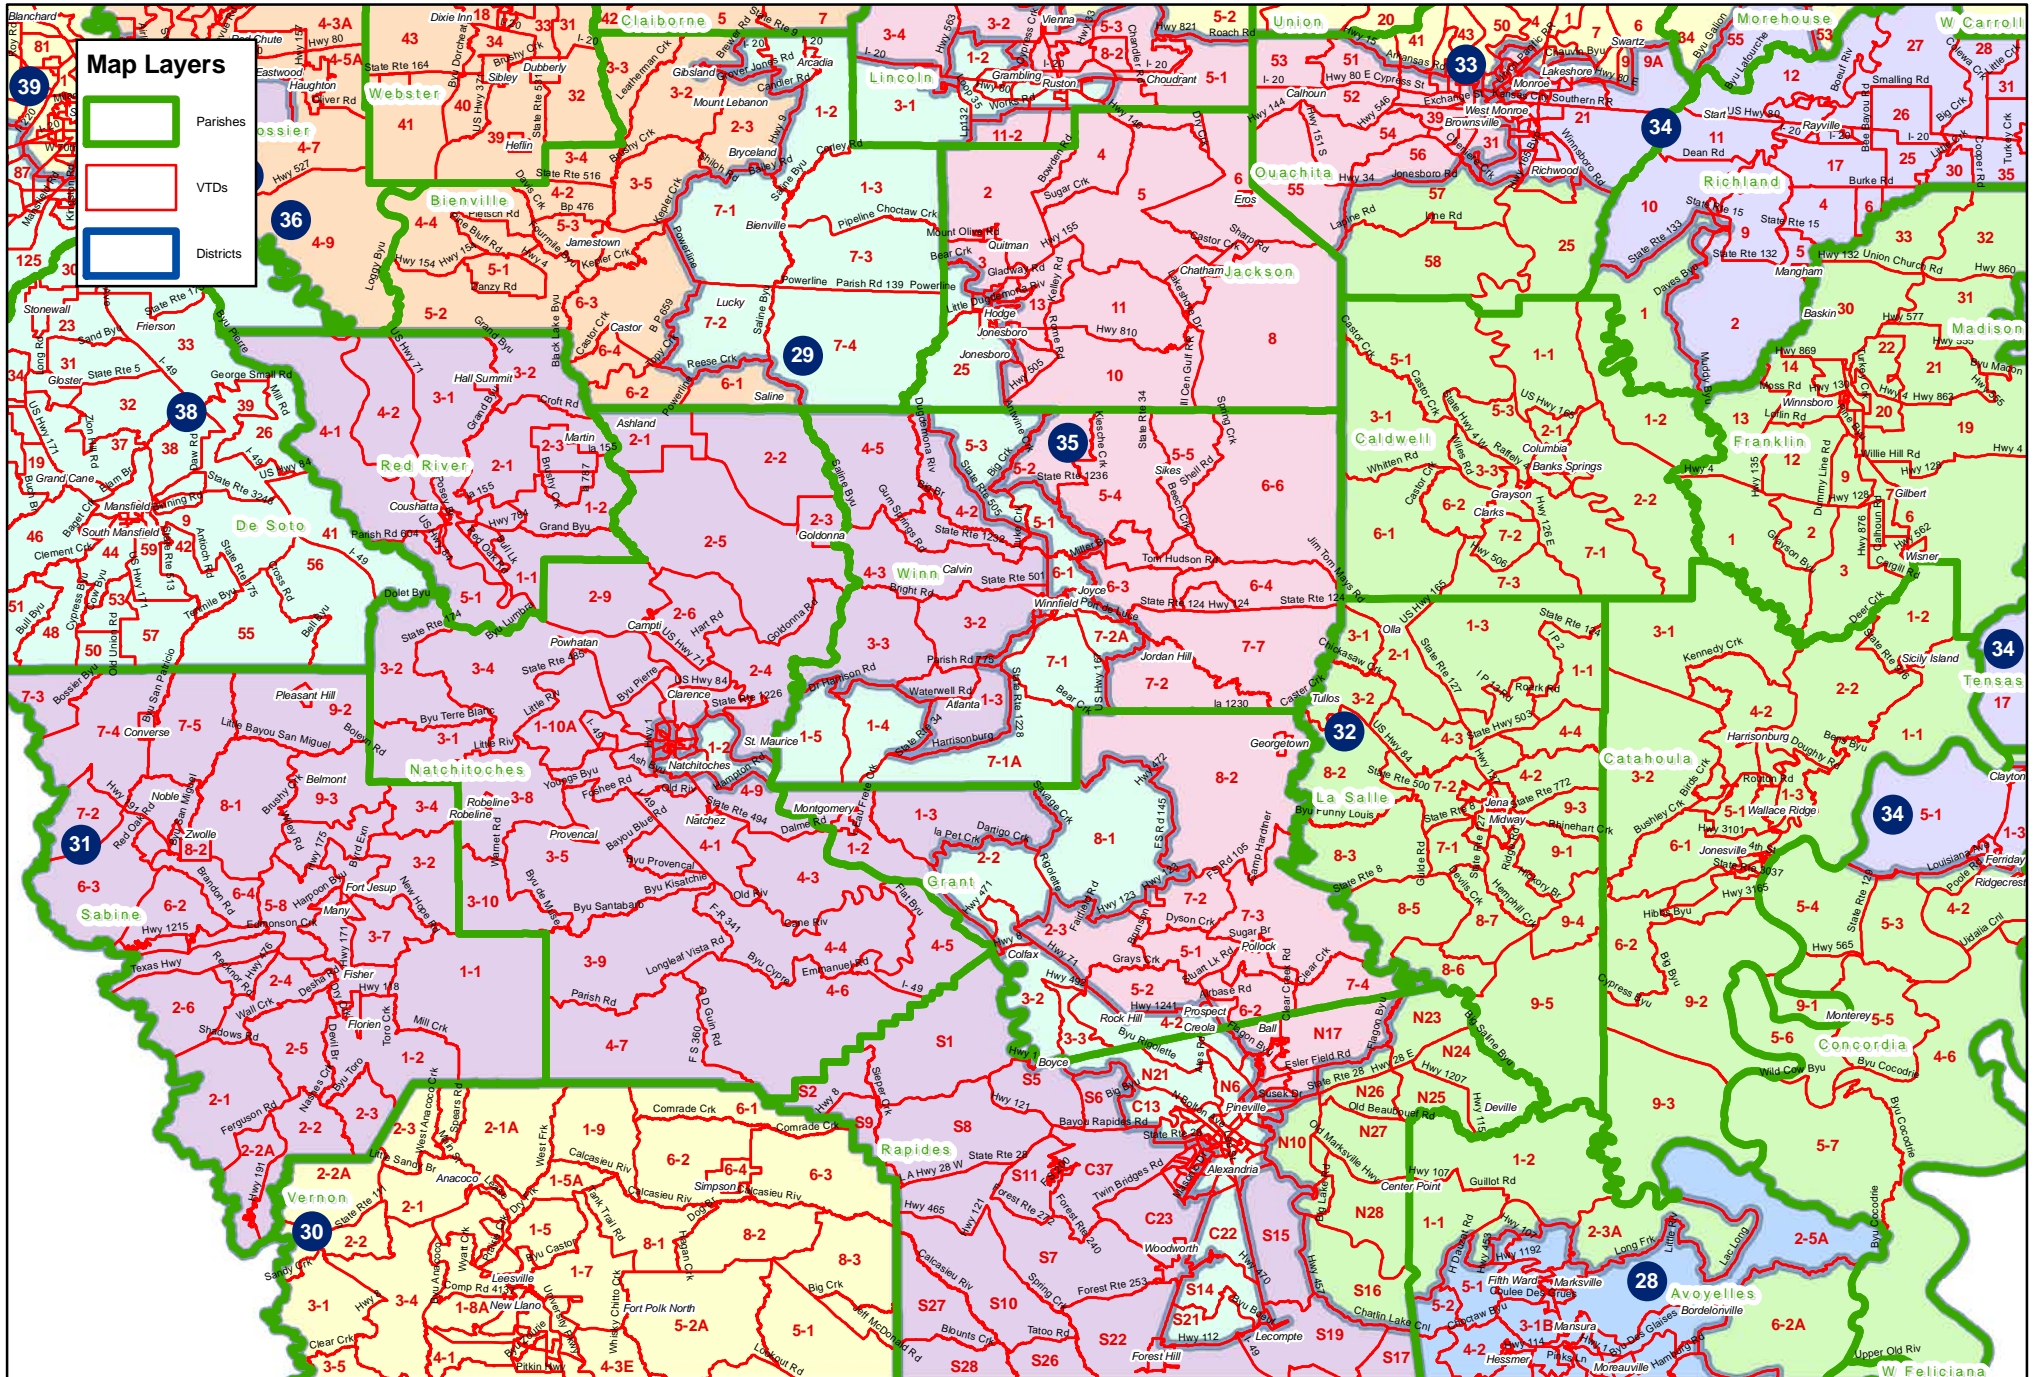

Act 24 2011 1st E.S. (SB 1 Enrolled) Senate District 27

Map Layers

- Parishes
- VTDs
- Districts

Act 24 2011 1st E.S. (SB 1 Enrolled) Senate District 29 - north

Act 24 2011 1st E.S. (SB 1 Enrolled) Senate District 29