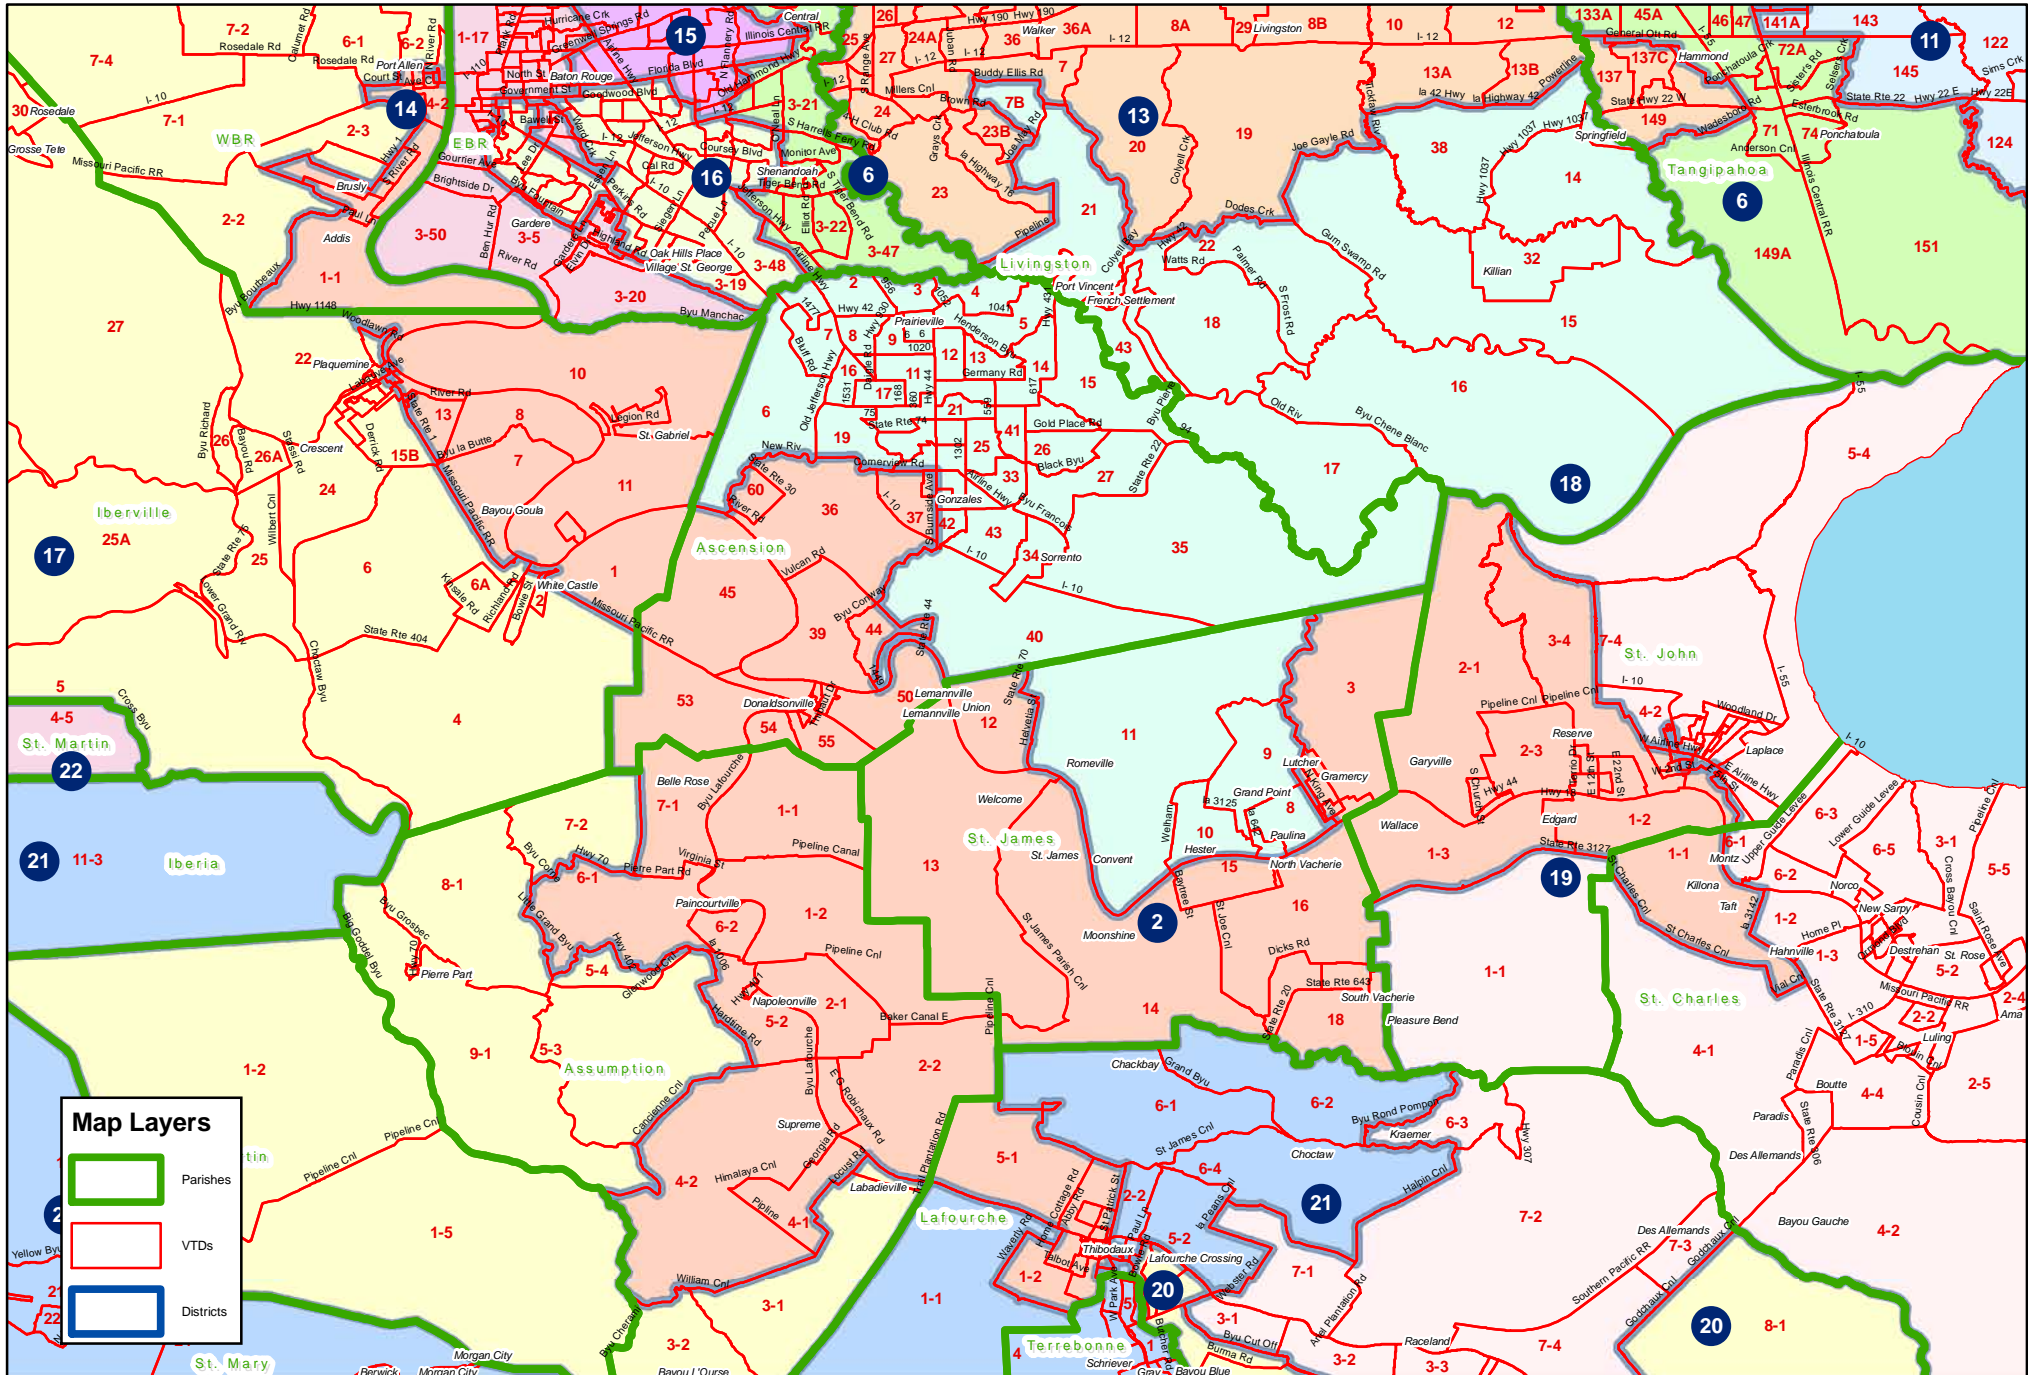

Act 24 2011 1st E.S. (SB 1 Enrolled) Monroe Bastrop area

Act 24 2011 1st E.S. (SB 1 Enrolled) Natchitoches Winnfield area

Act 24 2011 1st E.S. (SB 1 Enrolled) Ruston area

Act 24 2011 1st E.S. (SB 1 Enrolled) Shreveport Bossier area

Map Layers

- Parishes
- VTDS
- Districts

Act 24 2011 1st E.S. (SB 1 Enrolled) Senate District 1 Northshore

Act 24 2011 1st E.S. (SB 1 Enrolled) Senate District 1 Southshore (part)

Act 24 2011 1st E.S. (SB 1 Enrolled) Senate District 1

Act 24 2011 1st E.S. (SB 1 Enrolled) Senate District 2

Act 24 2011 1st E.S. (SB 1 Enrolled) Senate District 3

Act 24 2011 1st E.S. (SB 1 Enrolled) Senate District 6

Map Layers

- Parishes
- VTDs
- Districts