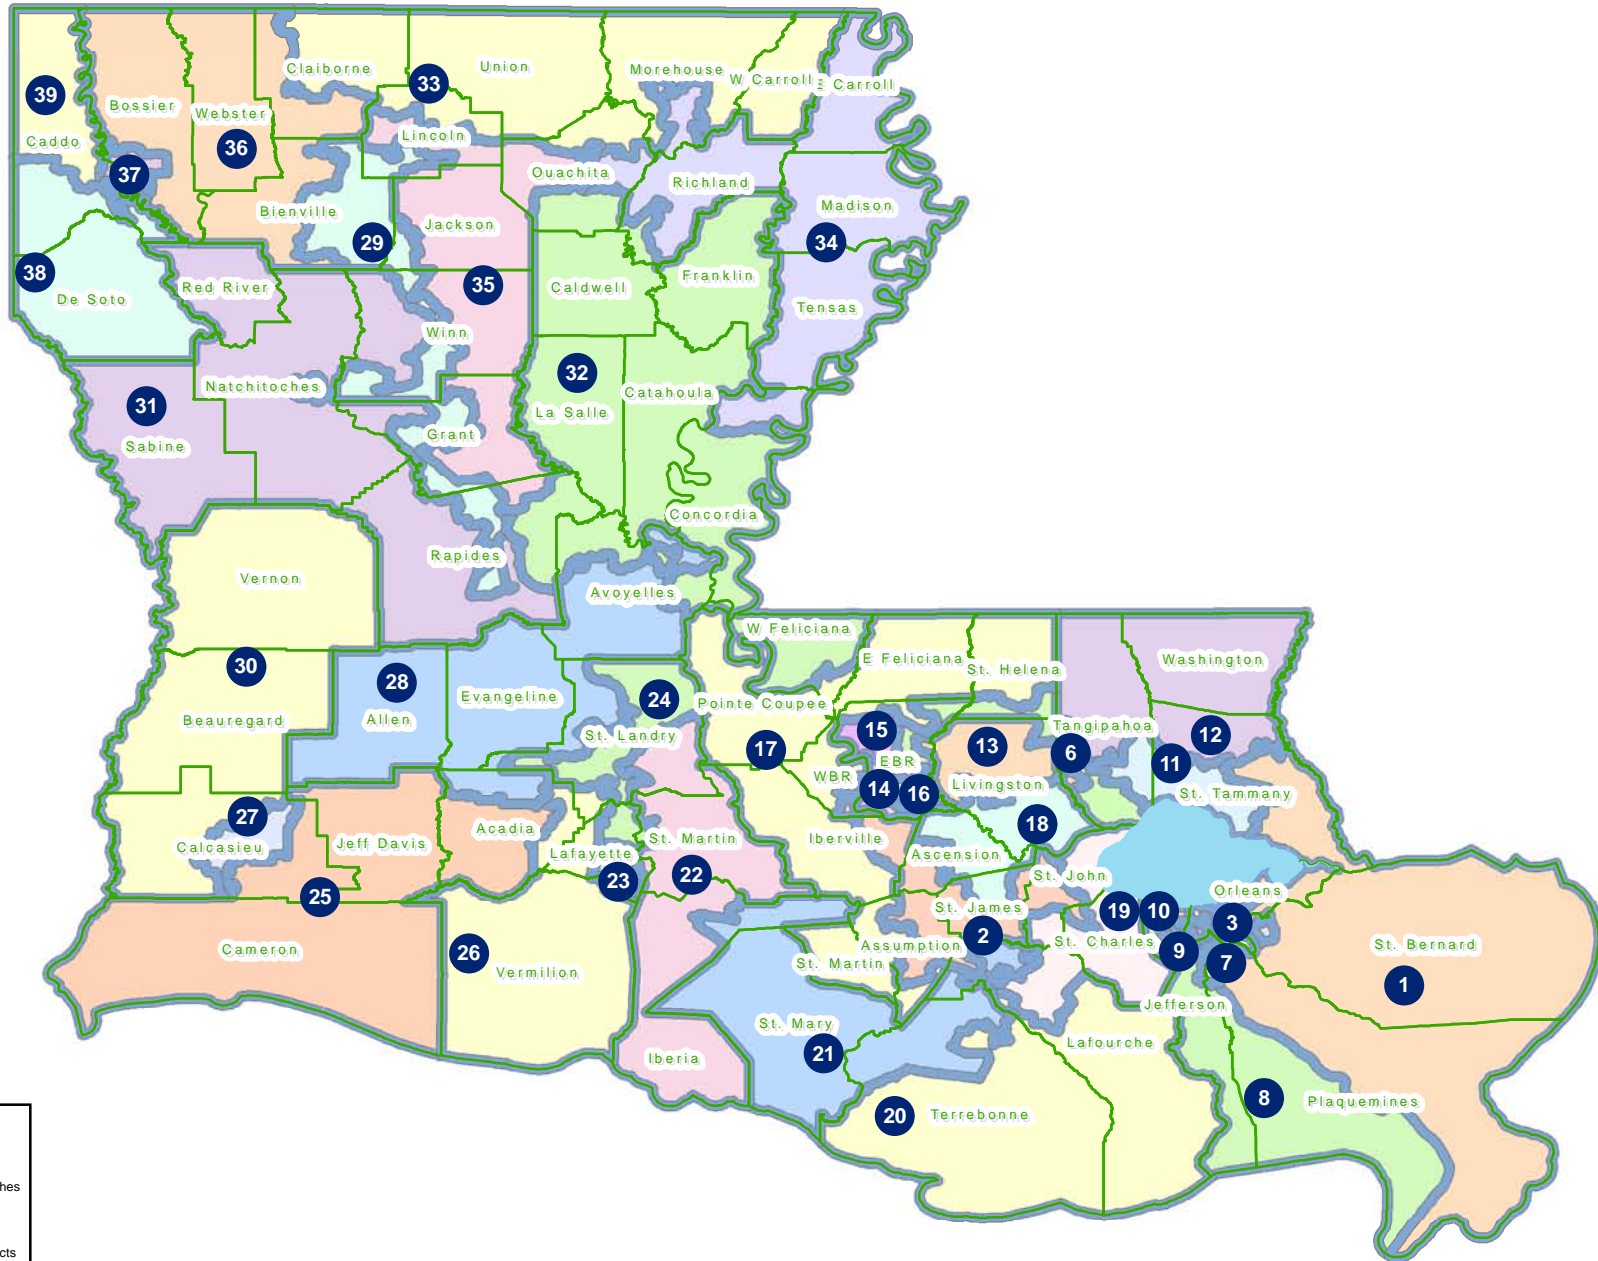

Act 24 2011 1st E.S. (Senate Bill 1 Enrolled)

Map Layers

- Parishes
- Districts

Act 24 2011 1st E.S. (SB 1 Enrolled) Alexandria area

Act 24 2011 1st E.S. (SB 1 Enrolled) Baton Rouge area

Act 24 2011 1st E.S. (SB 1 Enrolled) Hammond area

Act 24 2011 1st E.S. (SB 1 Enrolled) Houma Thibodaux area

Map Layers

- Parishes
- VTDS
- Districts

Act 24 2011 1st E.S. (SB 1 Enrolled) Jefferson - Orleans

Act 24 2011 1st E.S. (SB 1 Enrolled) Lafayette area

Act 24 2011 1st E.S. (SB 1 Enrolled) Monroe Bastrop area

Act 24 2011 1st E.S. (SB 1 Enrolled) Natchitoches Winnfield area

Act 24 2011 1st E.S. (SB 1 Enrolled) Ruston area

Act 24 2011 1st E.S. (SB 1 Enrolled) Shreveport Bossier area