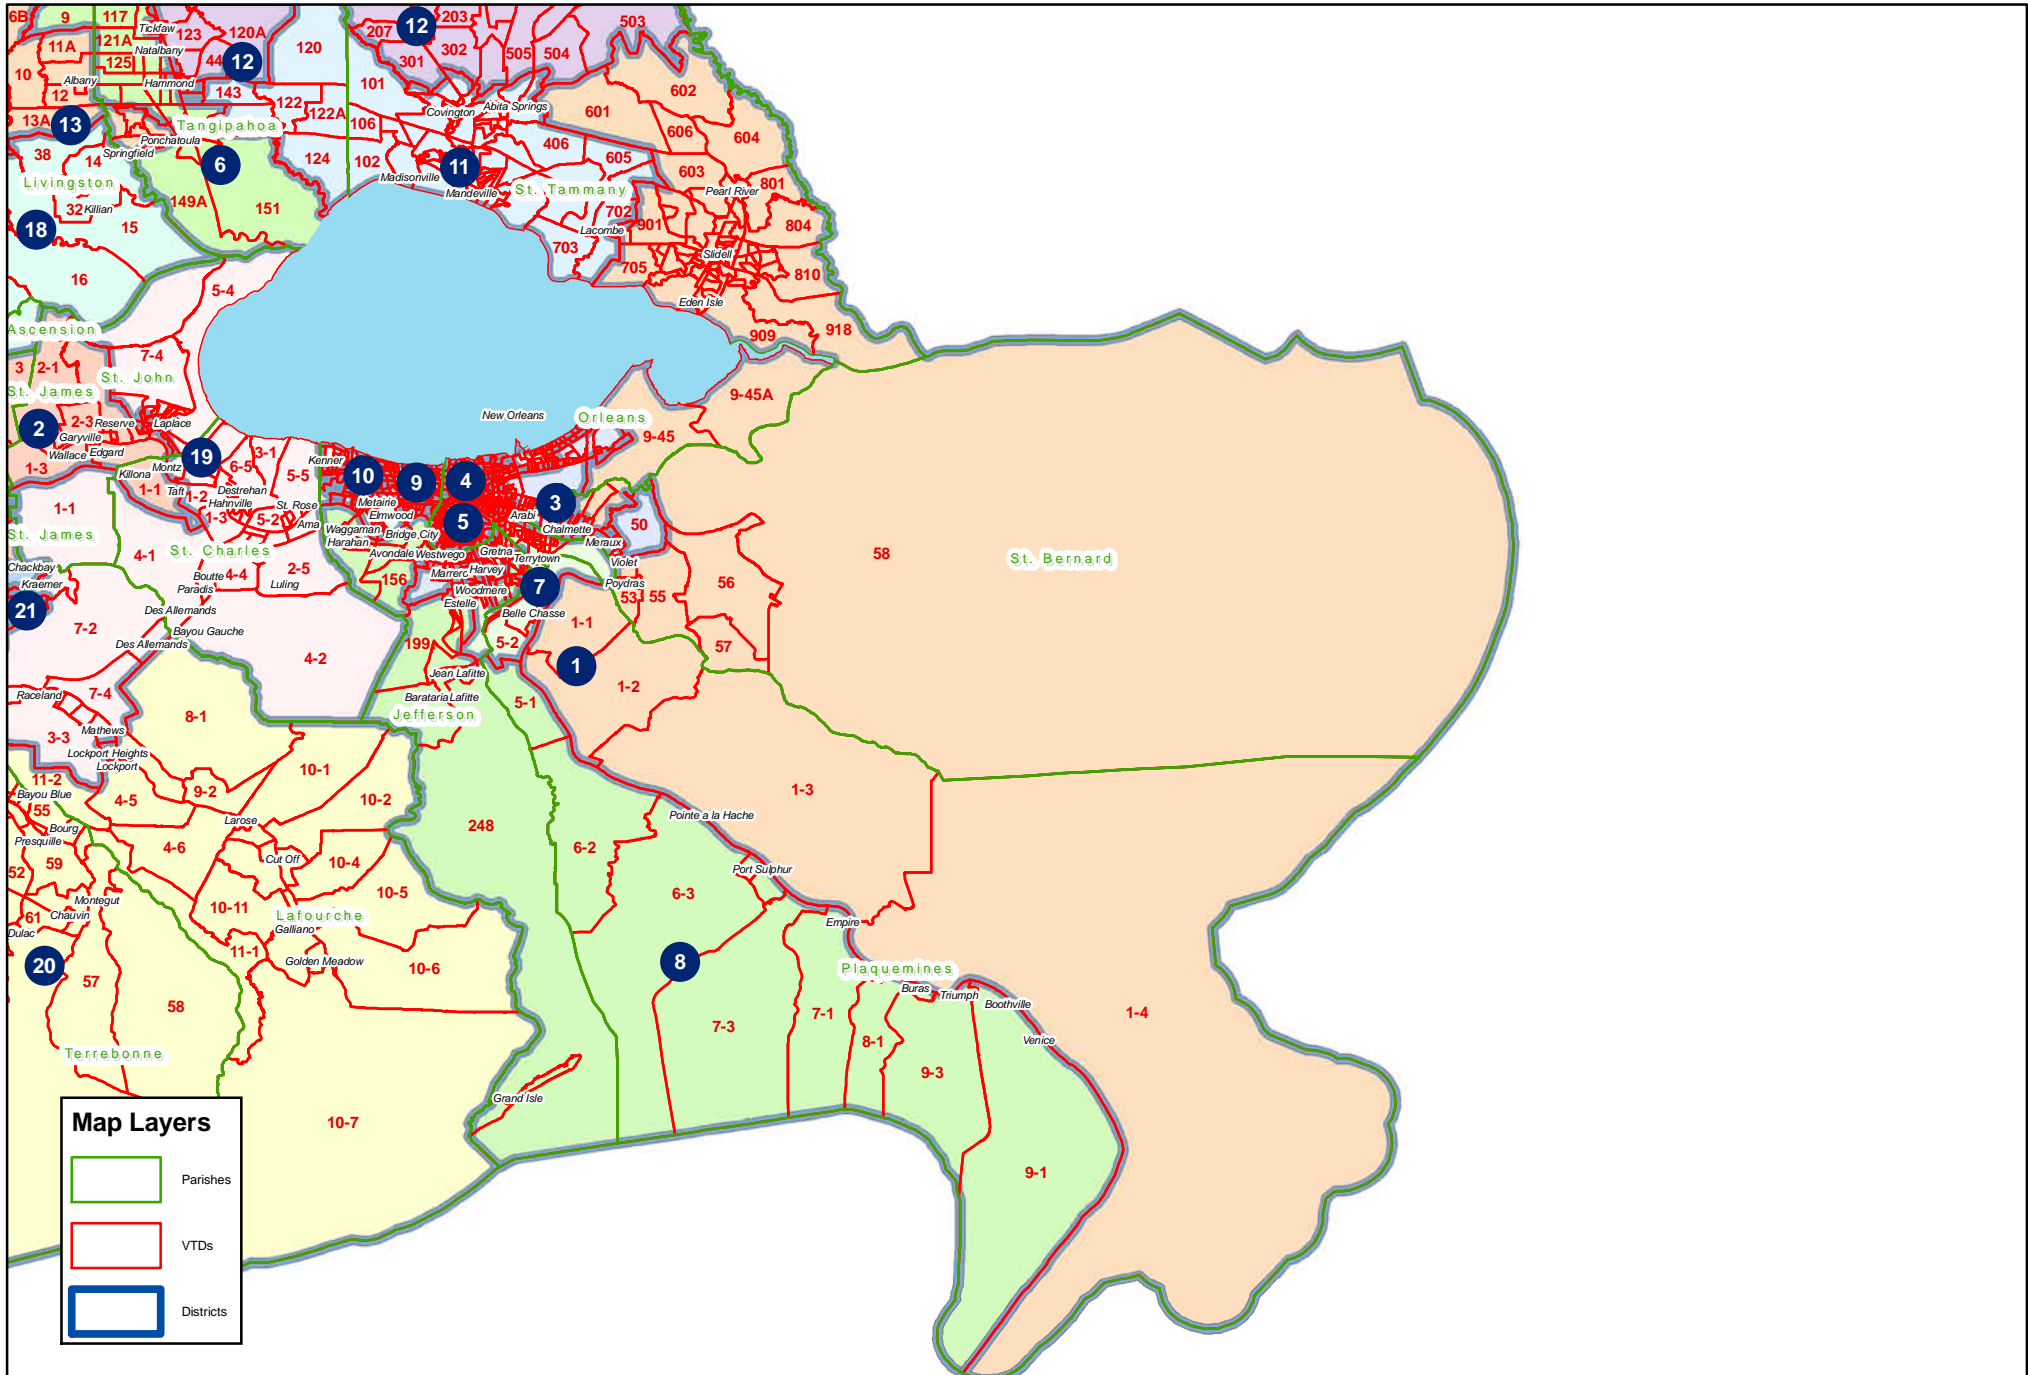

Act 24 2011 1st E.S. (SB 1 Enrolled) Monroe Bastrop area

Act 24 2011 1st E.S. (SB 1 Enrolled) Natchitoches Winnfield area

Act 24 2011 1st E.S. (SB 1 Enrolled) Ruston area

Act 24 2011 1st E.S. (SB 1 Enrolled) Shreveport Bossier area

Map Layers

- Parishes
- VTDS
- Districts

Act 24 2011 1st E.S. (SB 1 Enrolled) Senate District 1 Northshore

Act 24 2011 1st E.S. (SB 1 Enrolled) Senate District 1 Southshore (part)

Act 24 2011 1st E.S. (SB 1 Enrolled) Senate District 1

Act 24 2011 1st E.S. (SB 1 Enrolled) Senate District 2

Act 24 2011 1st E.S. (SB 1 Enrolled) Senate District 3

Act 24 2011 1st E.S. (SB 1 Enrolled) Senate District 6

Map Layers

- Parishes
- VTDs
- Districts