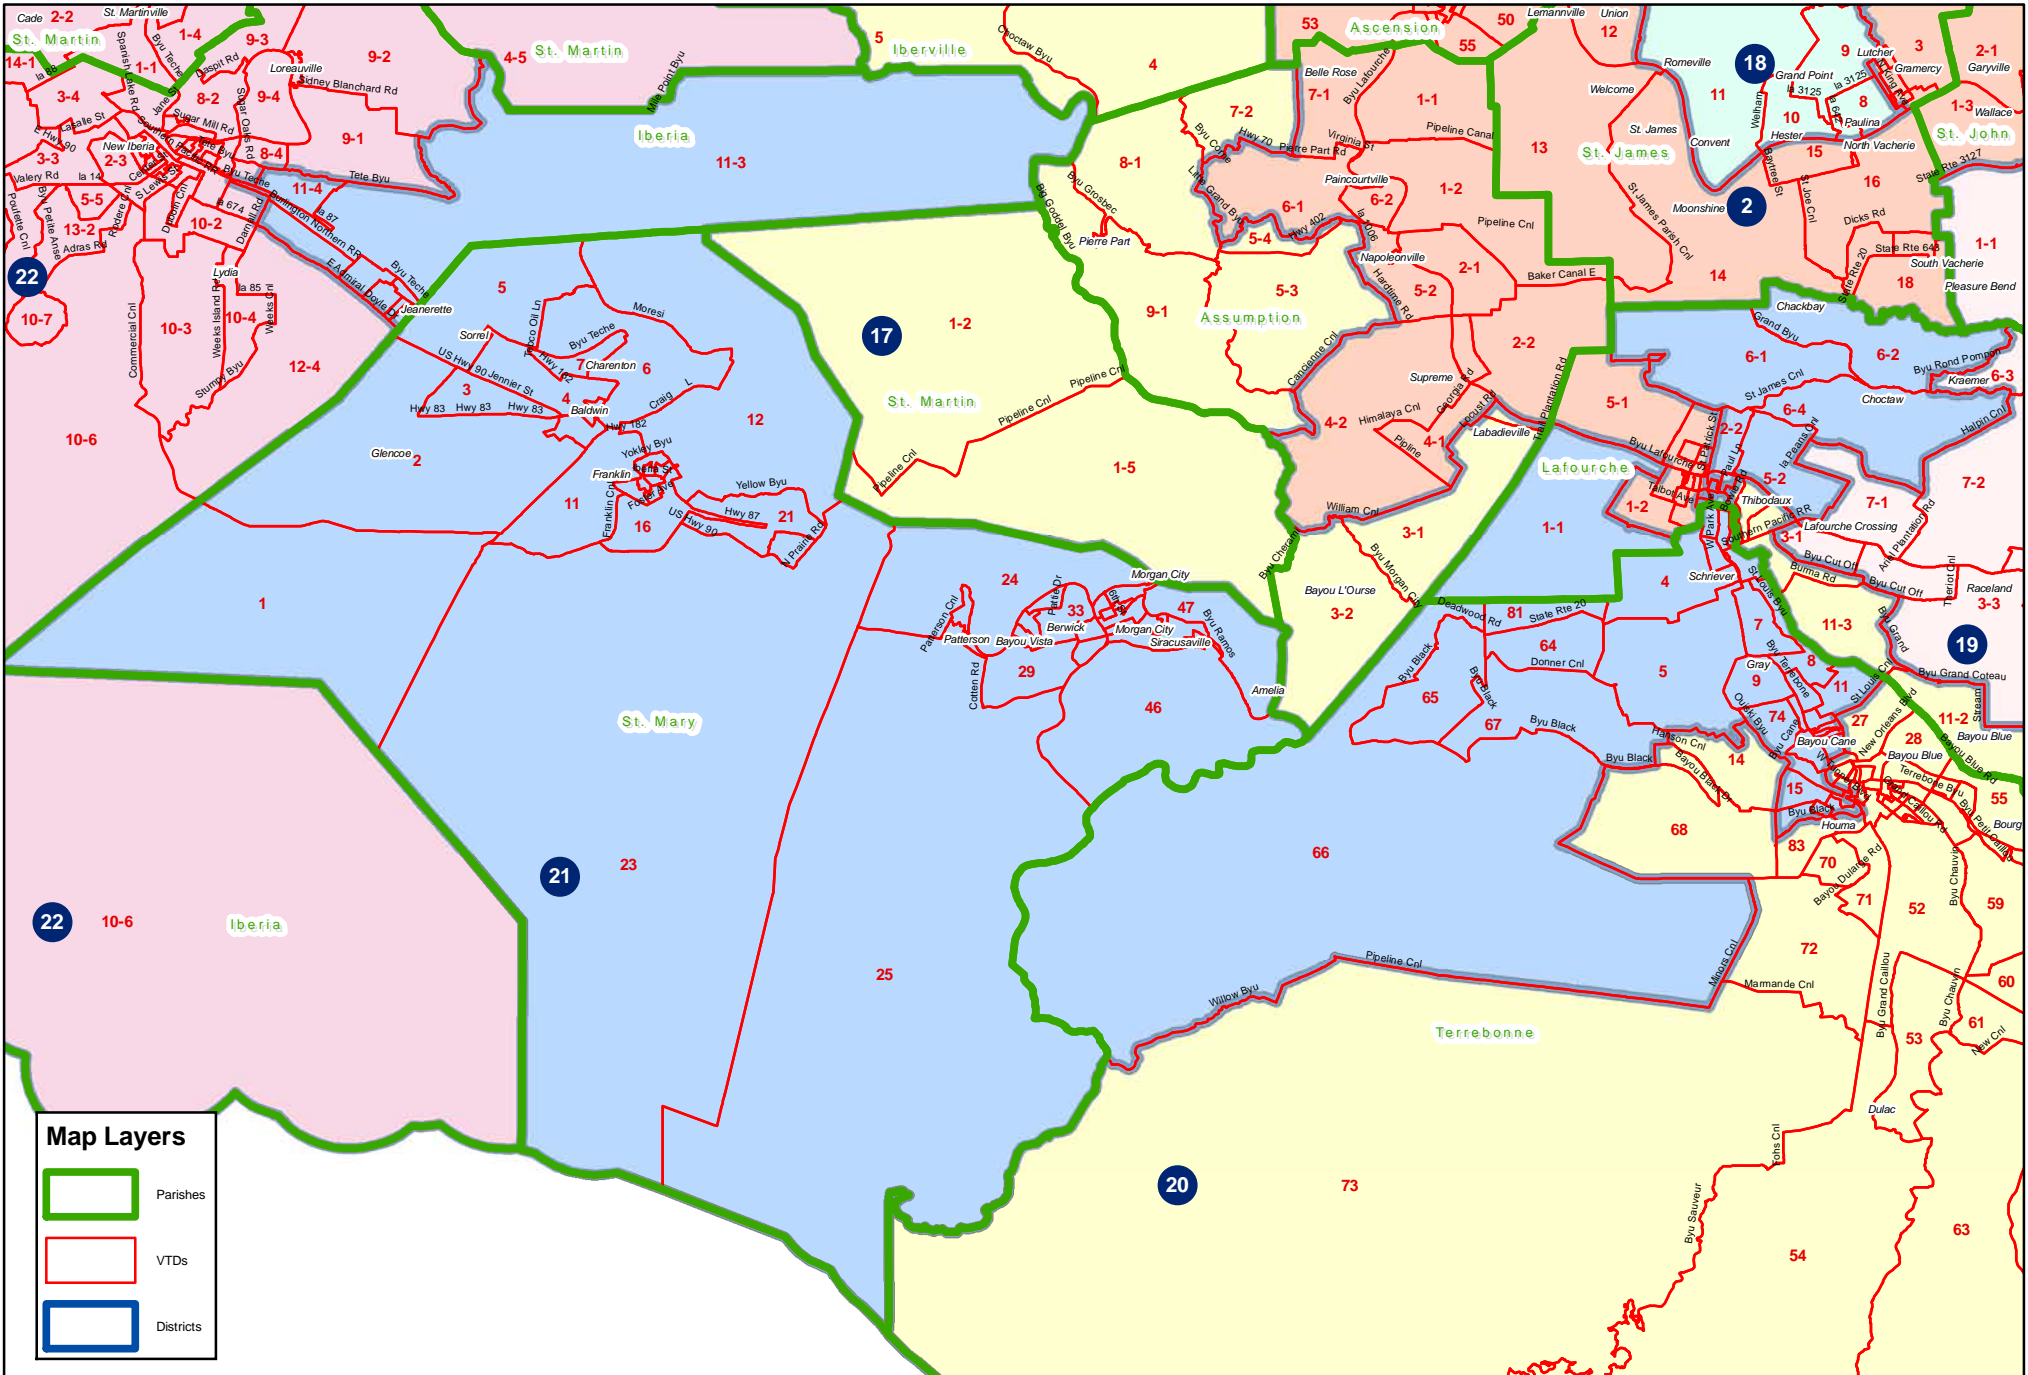

Act 24 2011 1st E.S. (SB 1 Enrolled) Senate District 21

Map Layers

- Parishes
- VTDs
- Districts