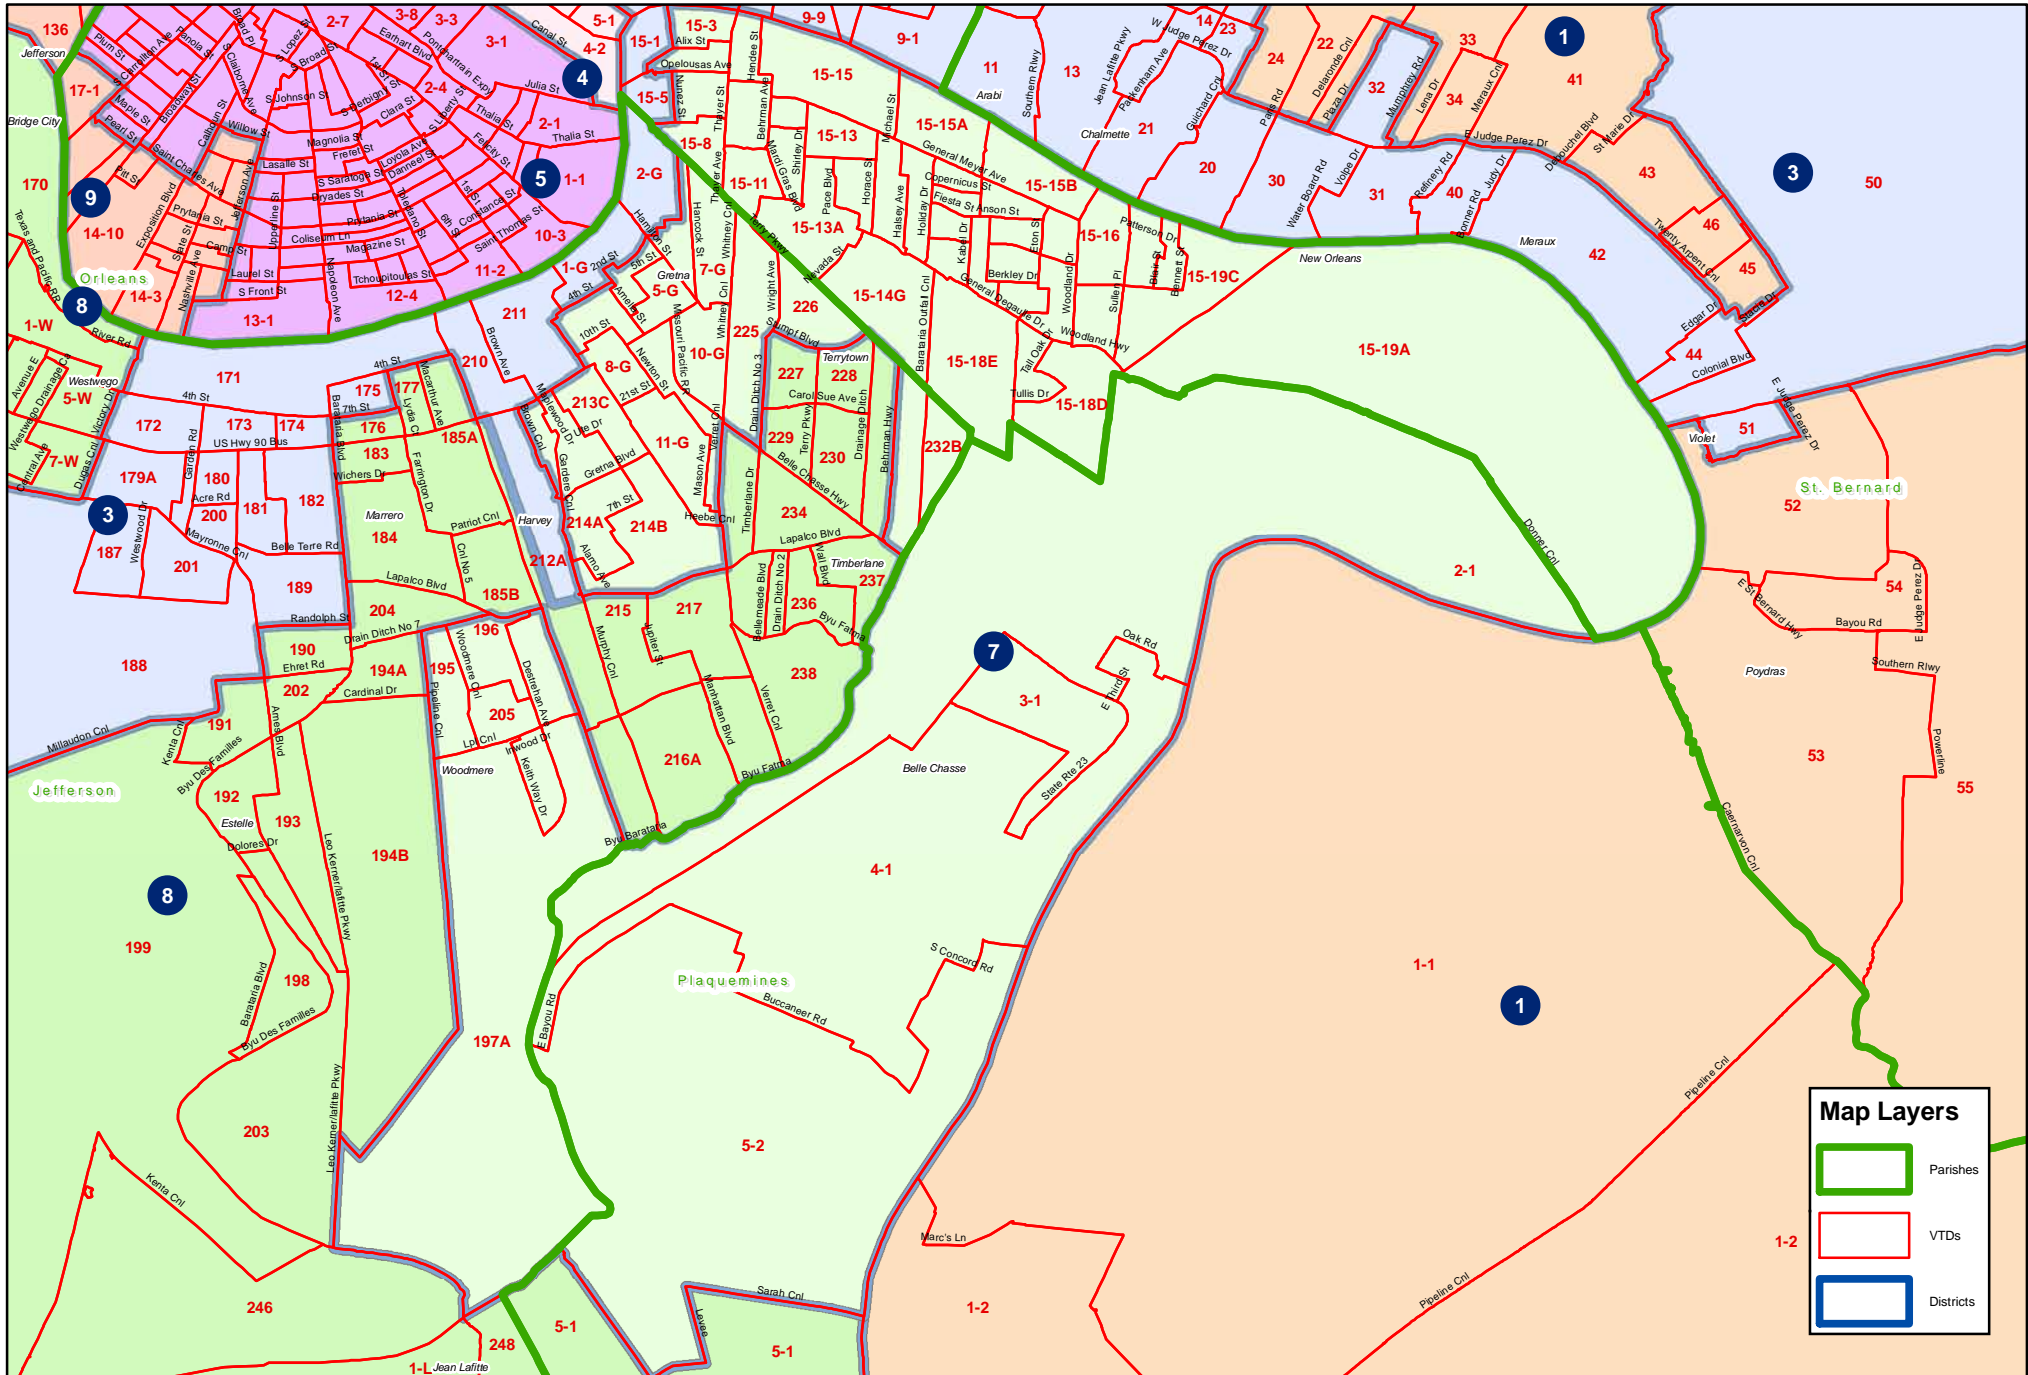

Act 24 2011 1st E.S. (SB 1 Enrolled) Senate District 7