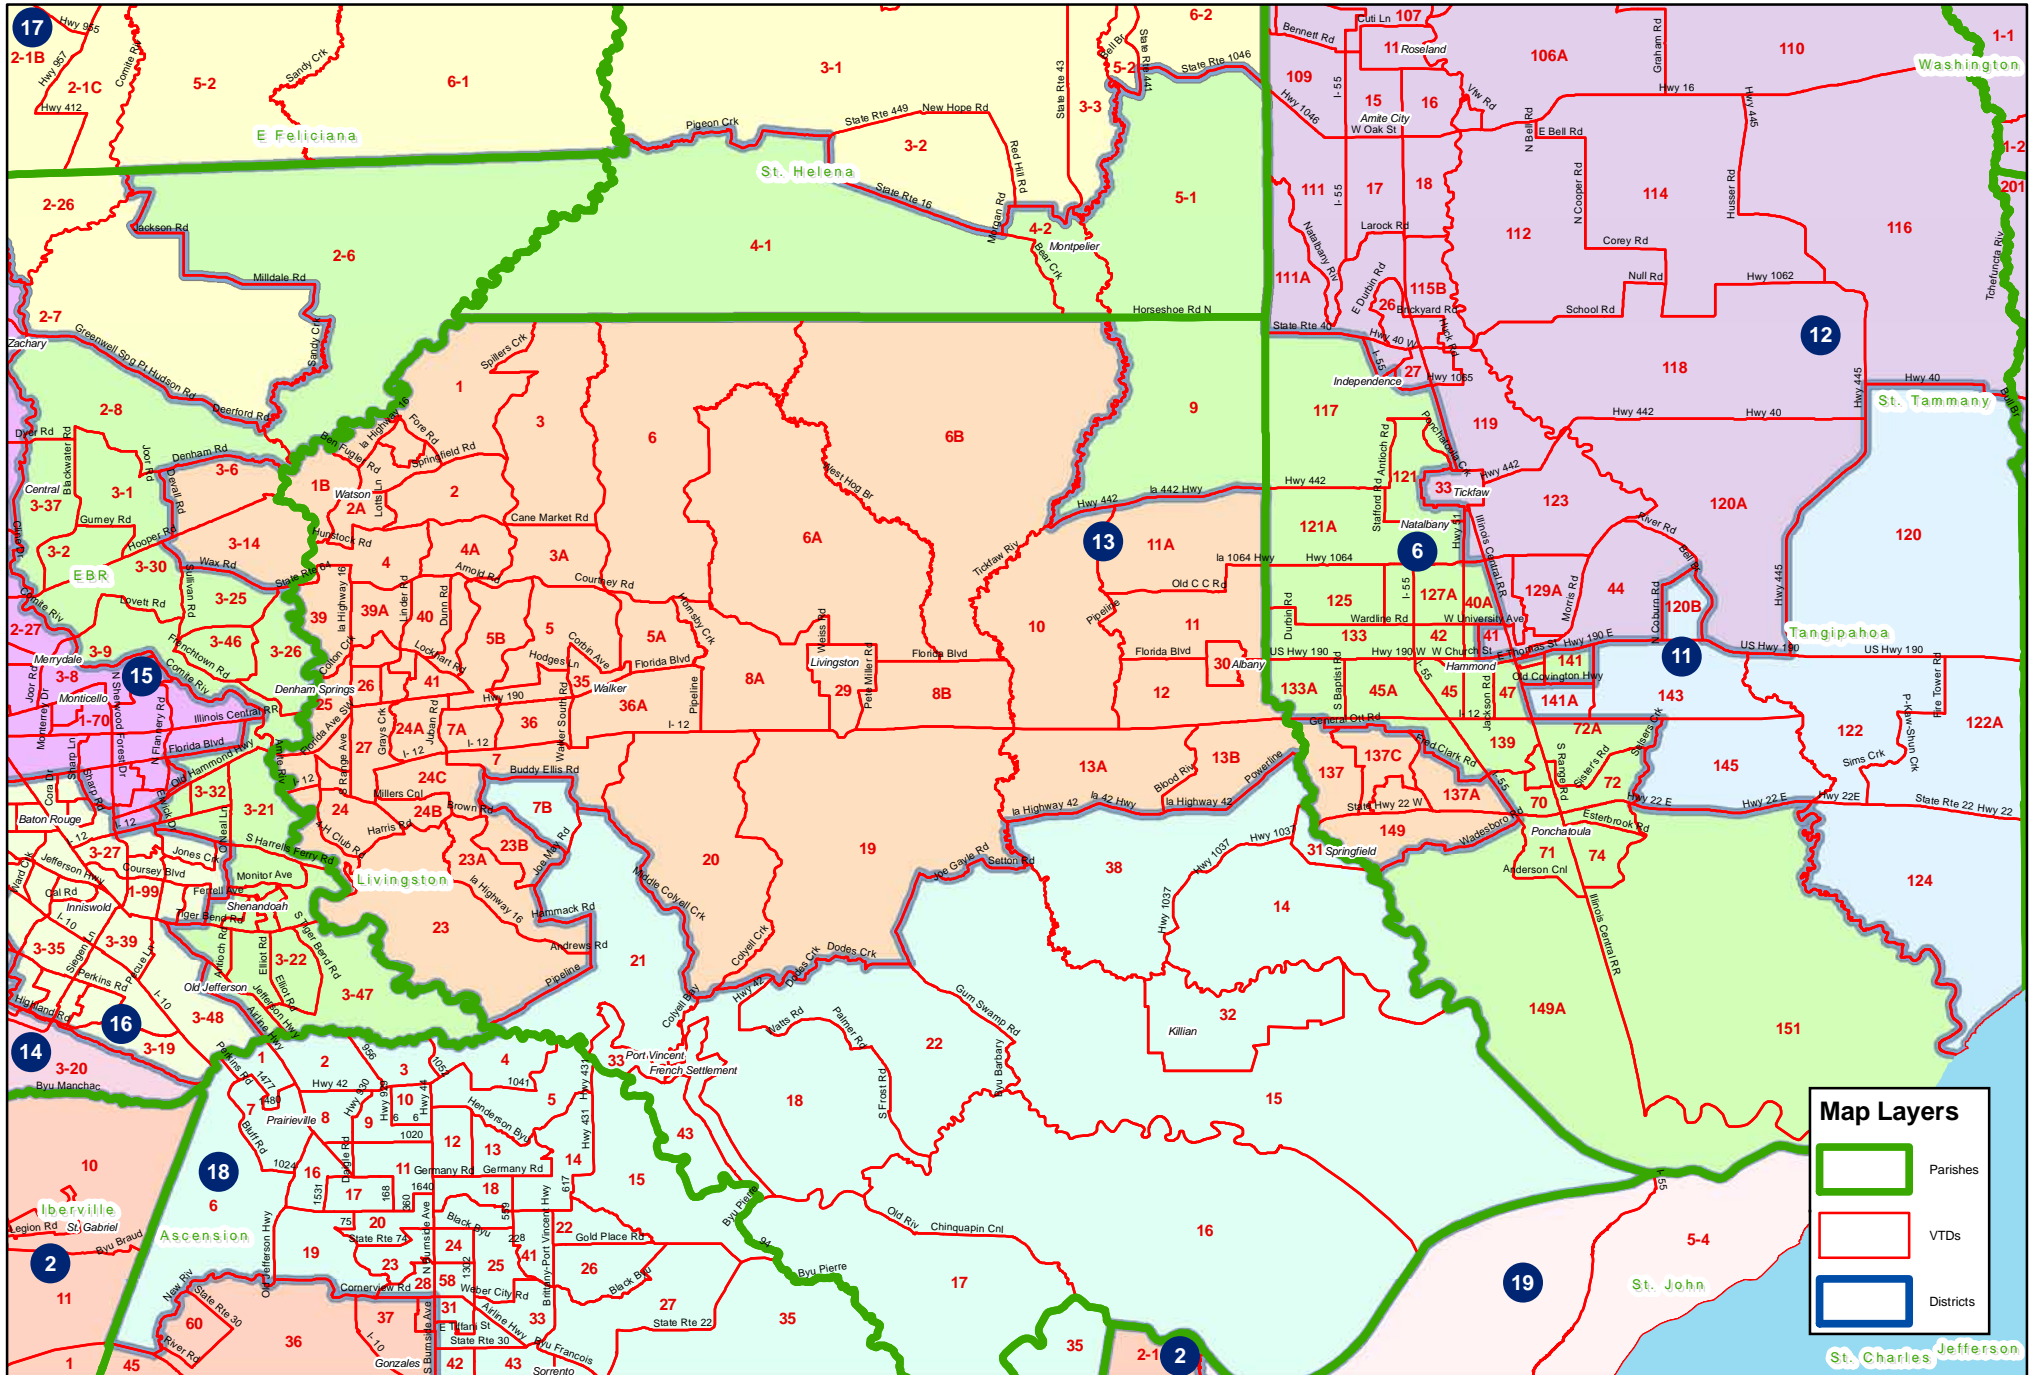

Act 24 2011 1st E.S. (SB 1 Enrolled) Senate District 6

Map Layers

- Parishes
- VTDs
- Districts