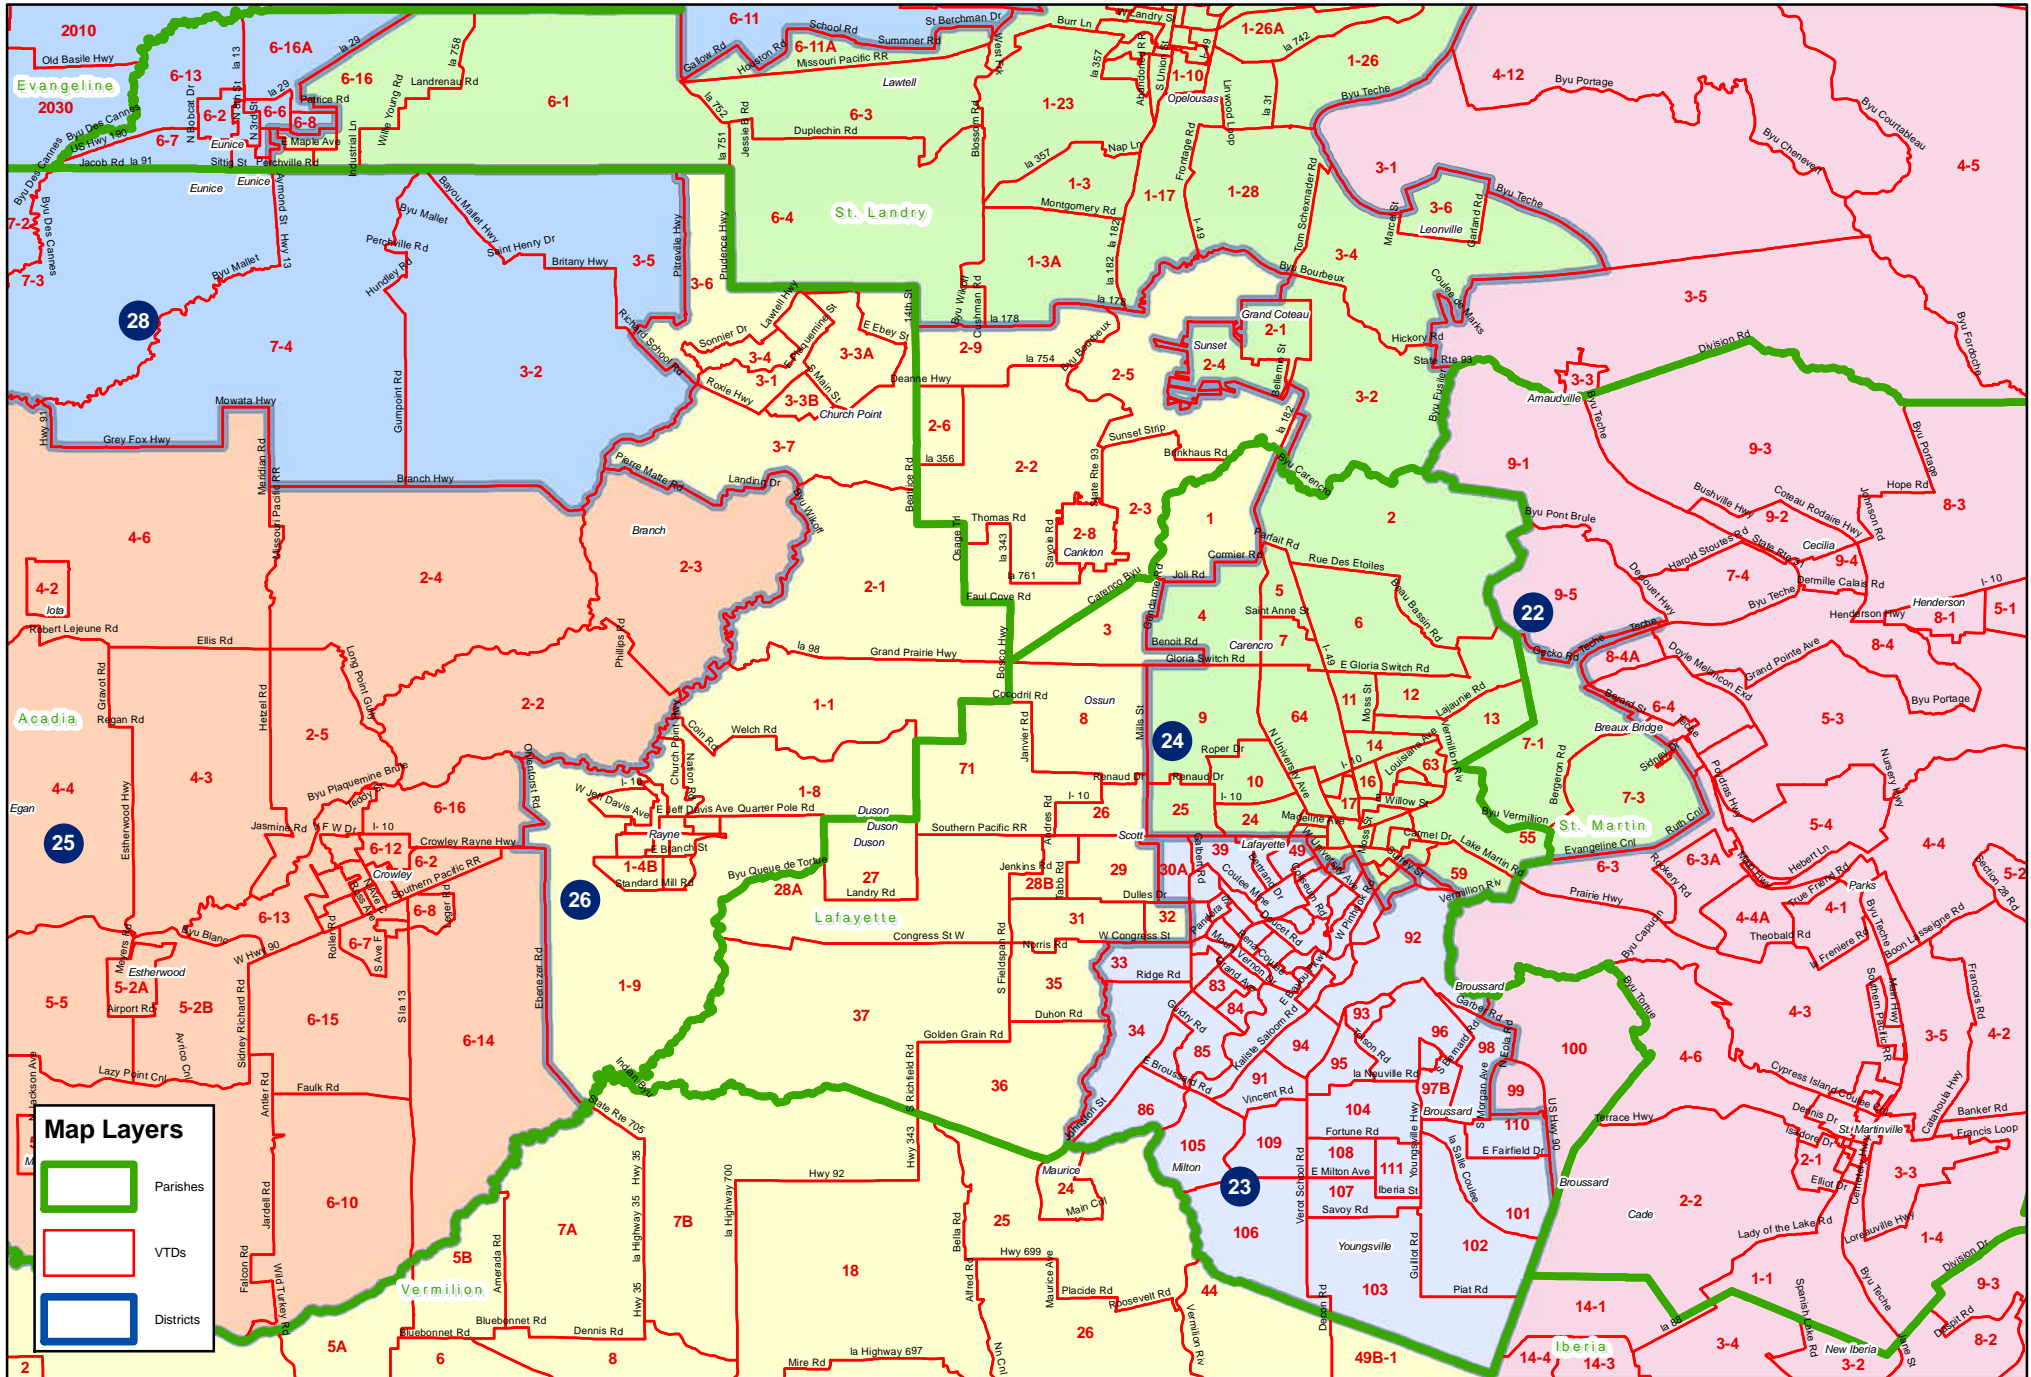

Act 24 2011 1st E.S. (Senate Bill 1 Enrolled)

Map Layers

- Parishes
- Districts

Act 24 2011 1st E.S. (SB 1 Enrolled) Alexandria area

Act 24 2011 1st E.S. (SB 1 Enrolled) Baton Rouge area

Act 24 2011 1st E.S. (SB 1 Enrolled) Hammond area

Act 24 2011 1st E.S. (SB 1 Enrolled) Houma Thibodaux area

Map Layers

- Parishes
- VTDS
- Districts

Act 24 2011 1st E.S. (SB 1 Enrolled) Jefferson - Orleans

Act 24 2011 1st E.S. (SB 1 Enrolled) Lafayette area

Act 24 2011 1st E.S. (SB 1 Enrolled) Monroe Bastrop area

Act 24 2011 1st E.S. (SB 1 Enrolled) Natchitoches Winnfield area

Act 24 2011 1st E.S. (SB 1 Enrolled) Ruston area

Act 24 2011 1st E.S. (SB 1 Enrolled) Shreveport Bossier area

Map Layers

- Parishes
- VTDS
- Districts

Act 24 2011 1st E.S. (SB 1 Enrolled) Senate District 1 Northshore

Act 24 2011 1st E.S. (SB 1 Enrolled) Senate District 1 Southshore (part)

Act 24 2011 1st E.S. (SB 1 Enrolled) Senate District 1