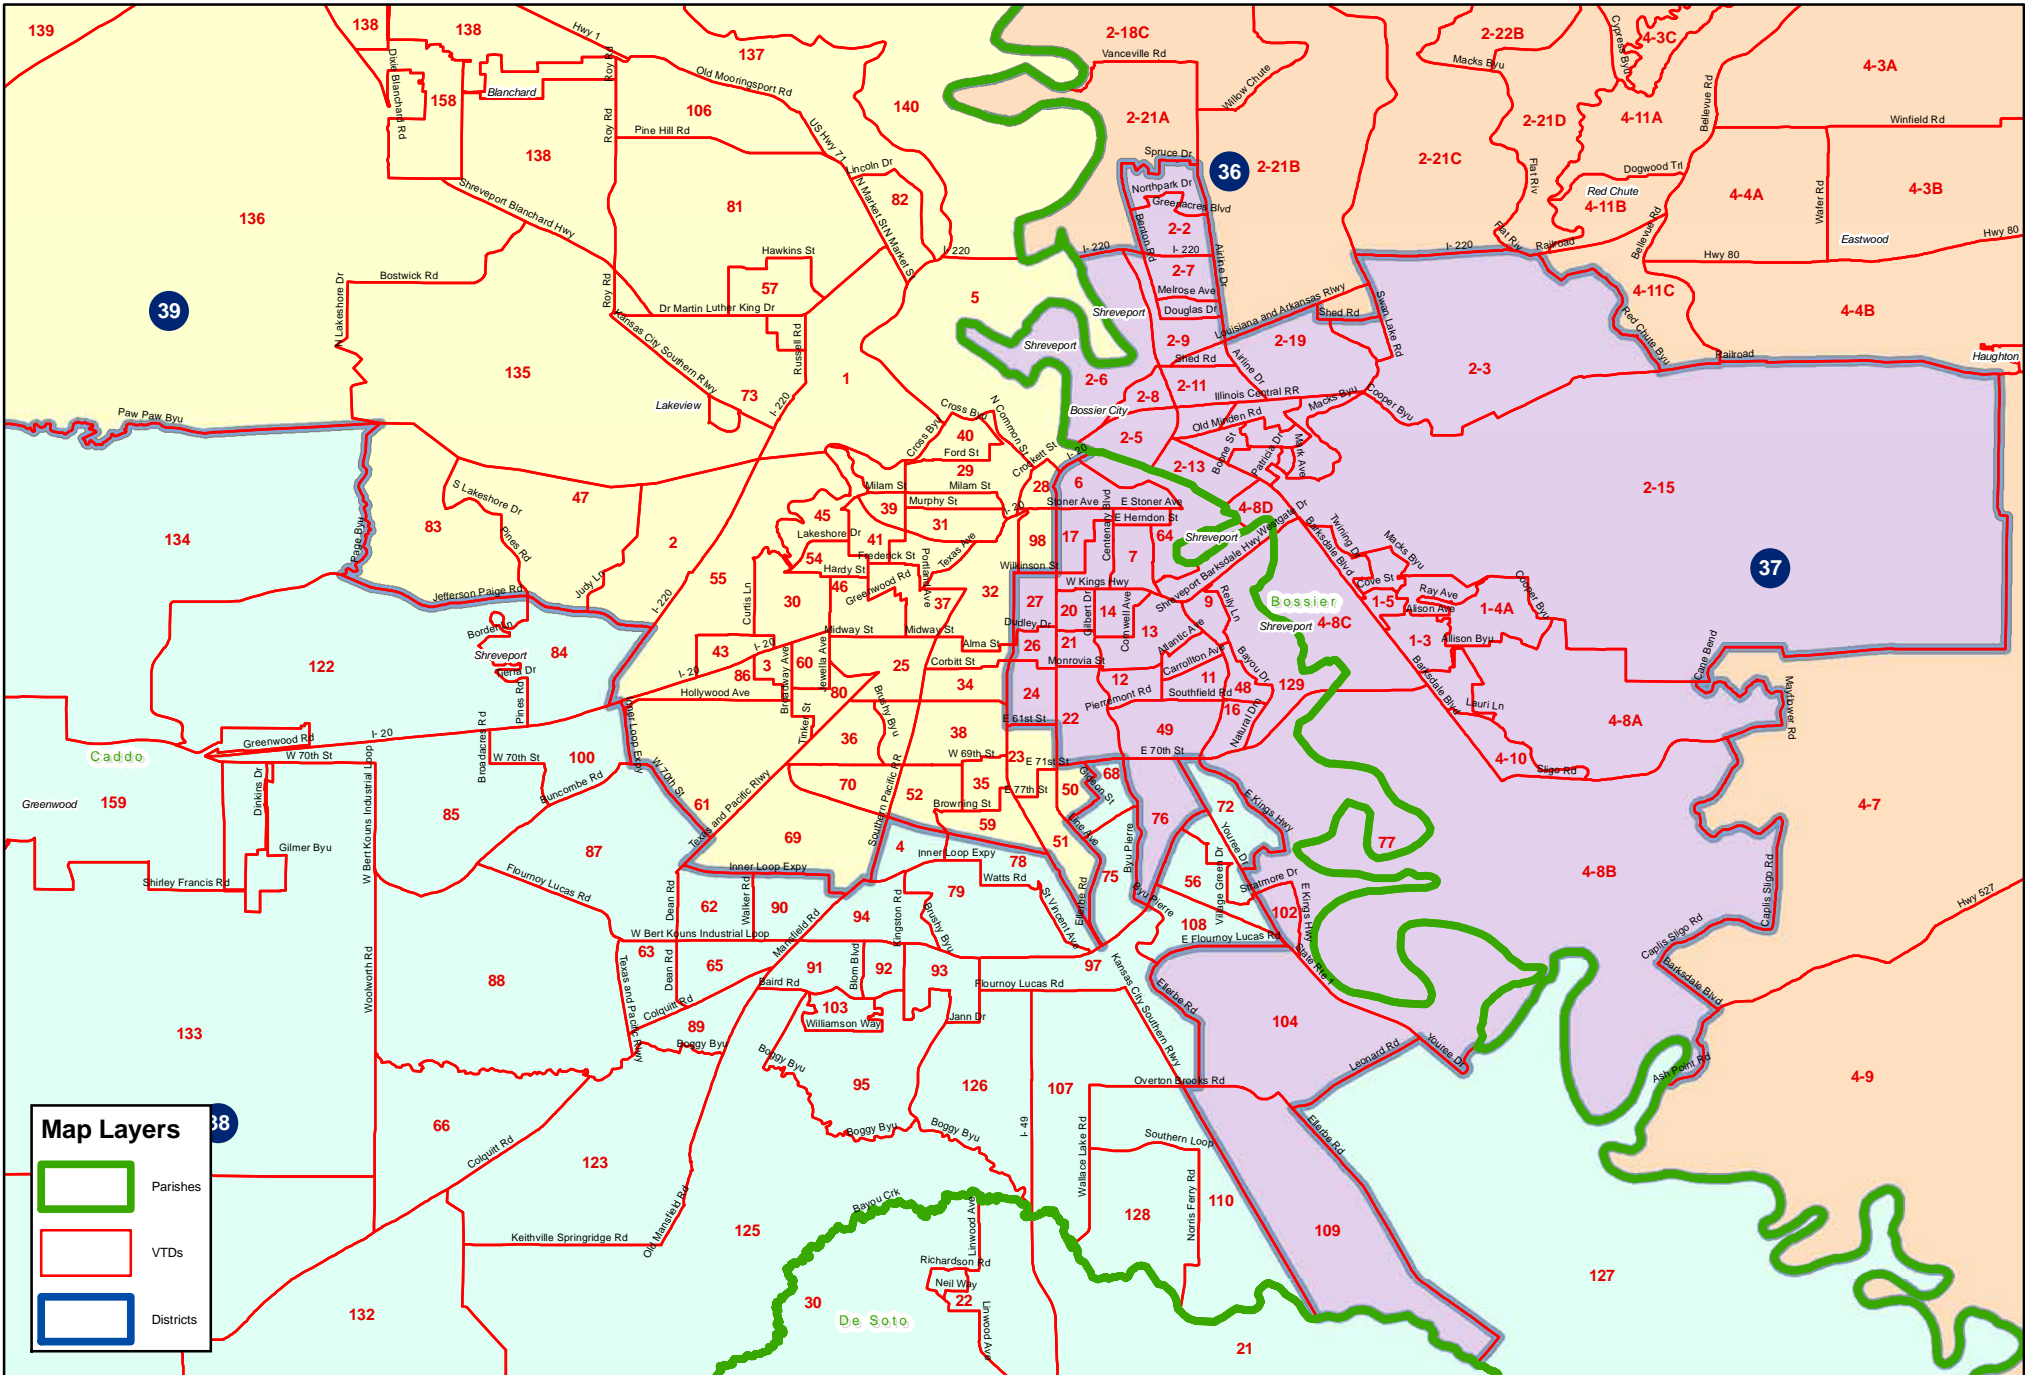

Act 24 2011 1st E.S. (SB 1 Enrolled) Houma Thibodaux area

Map Layers

- Parishes
- VTDS
- Districts

Act 24 2011 1st E.S. (SB 1 Enrolled) Jefferson - Orleans

Act 24 2011 1st E.S. (SB 1 Enrolled) Lafayette area

Act 24 2011 1st E.S. (SB 1 Enrolled) Monroe Bastrop area

Act 24 2011 1st E.S. (SB 1 Enrolled) Natchitoches Winnfield area

Act 24 2011 1st E.S. (SB 1 Enrolled) Ruston area

Act 24 2011 1st E.S. (SB 1 Enrolled) Shreveport Bossier area

Map Layers

- Parishes
- VTDS
- Districts

Act 24 2011 1st E.S. (SB 1 Enrolled) Senate District 1 Northshore

Act 24 2011 1st E.S. (SB 1 Enrolled) Senate District 1 Southshore (part)

Act 24 2011 1st E.S. (SB 1 Enrolled) Senate District 1