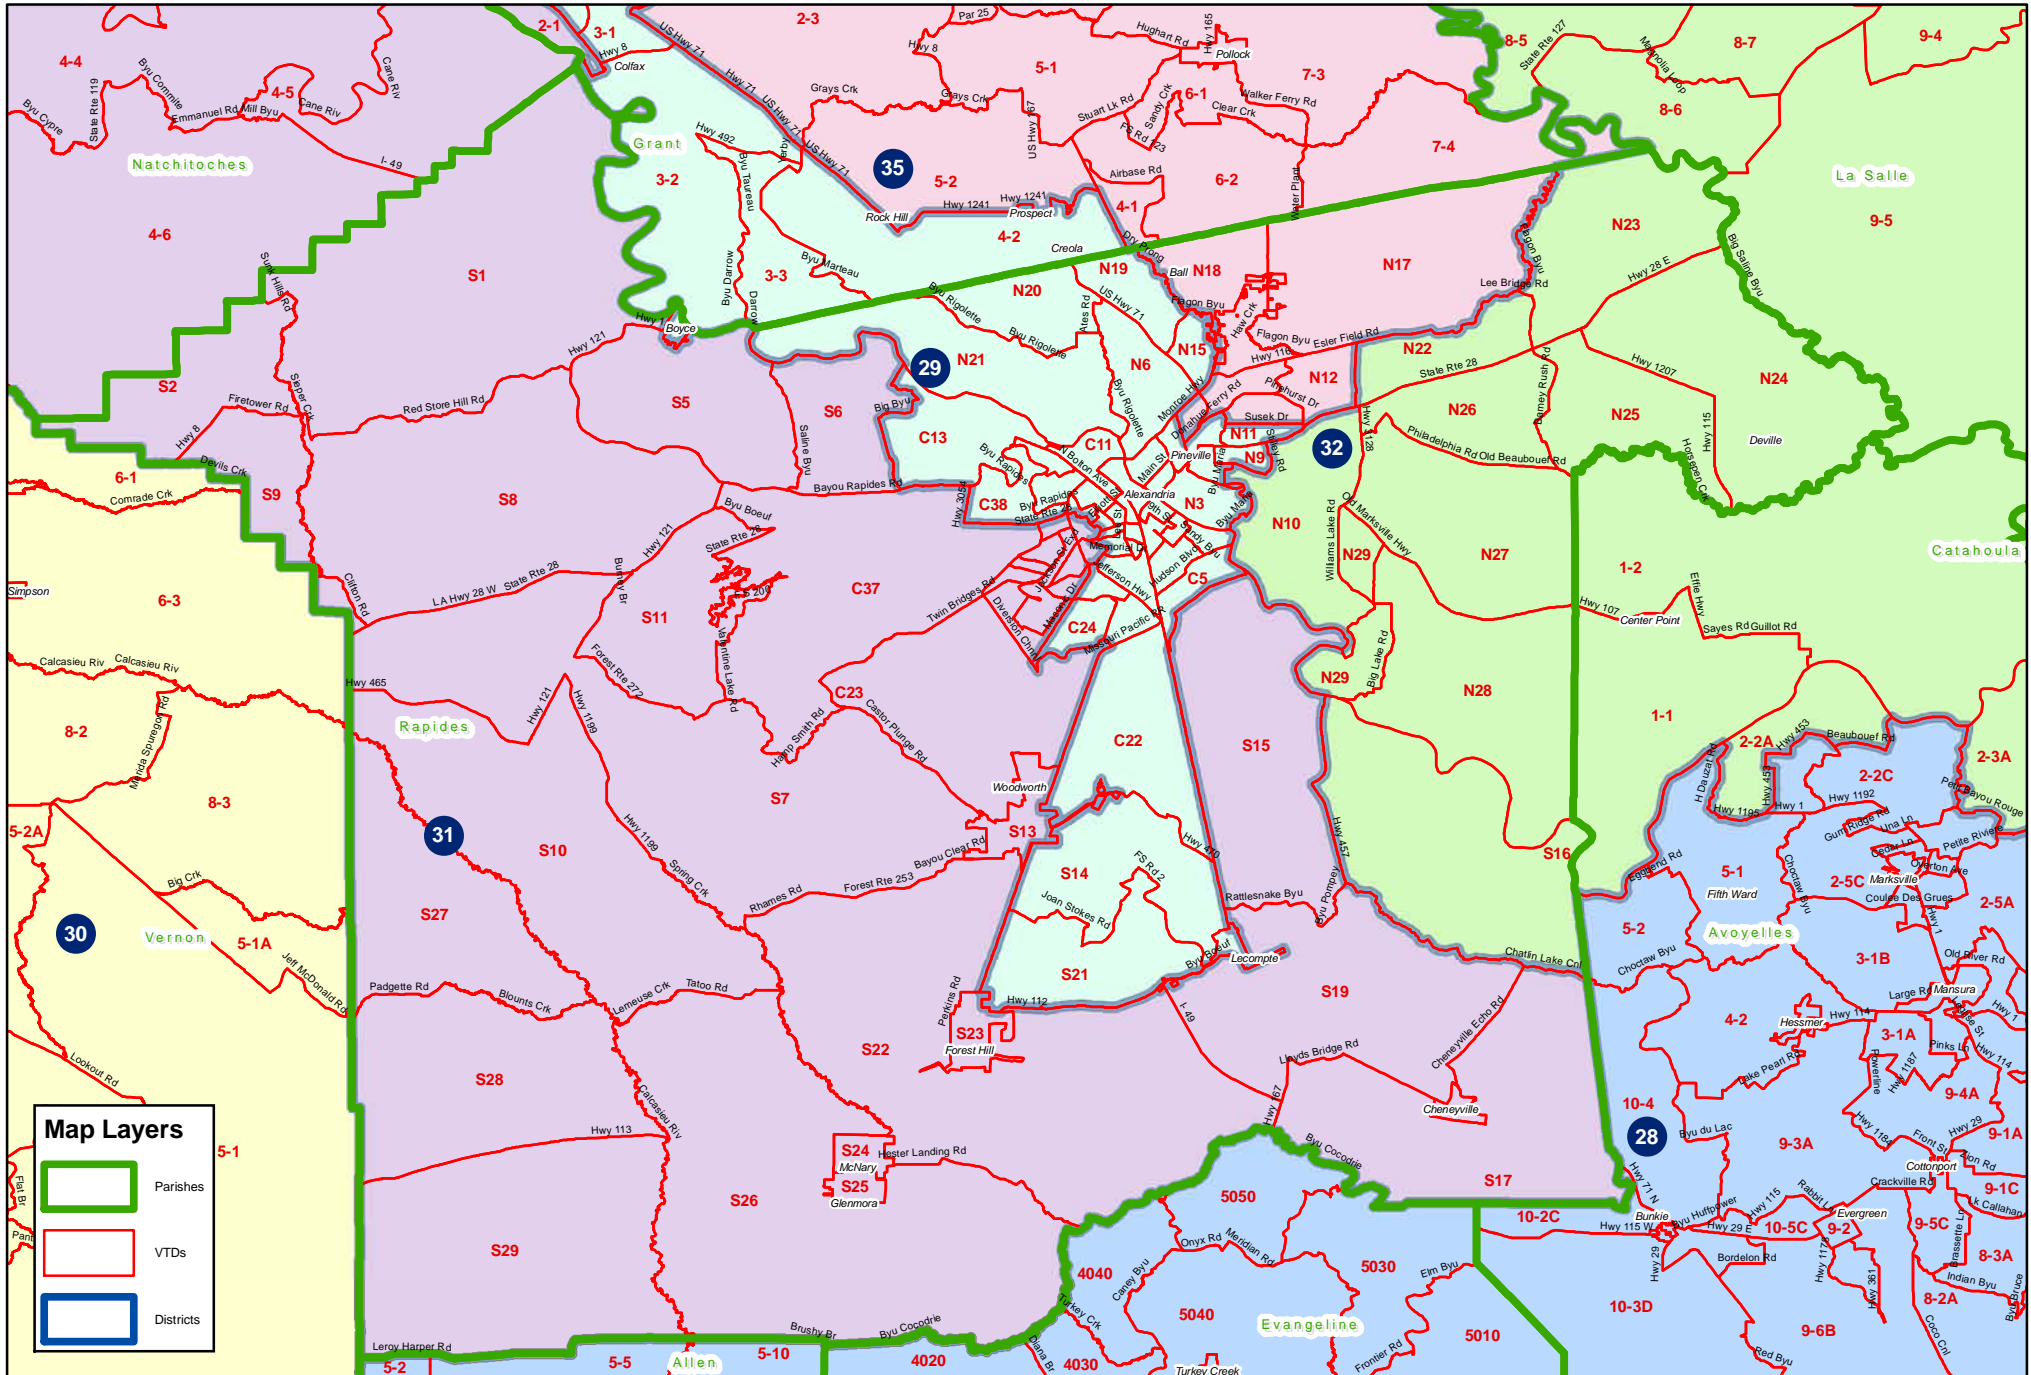

Act 24 2011 1st E.S. (Senate Bill 1 Enrolled)

Map Layers

- Parishes
- Districts

Act 24 2011 1st E.S. (SB 1 Enrolled) Alexandria area

Act 24 2011 1st E.S. (SB 1 Enrolled) Baton Rouge area

Act 24 2011 1st E.S. (SB 1 Enrolled) Hammond area

Act 24 2011 1st E.S. (SB 1 Enrolled) Houma Thibodaux area

Map Layers

- Parishes
- VTDS
- Districts

Act 24 2011 1st E.S. (SB 1 Enrolled) Jefferson - Orleans

Act 24 2011 1st E.S. (SB 1 Enrolled) Lafayette area

Act 24 2011 1st E.S. (SB 1 Enrolled) Monroe Bastrop area

Act 24 2011 1st E.S. (SB 1 Enrolled) Natchitoches Winnfield area

Act 24 2011 1st E.S. (SB 1 Enrolled) Ruston area

Act 24 2011 1st E.S. (SB 1 Enrolled) Shreveport Bossier area