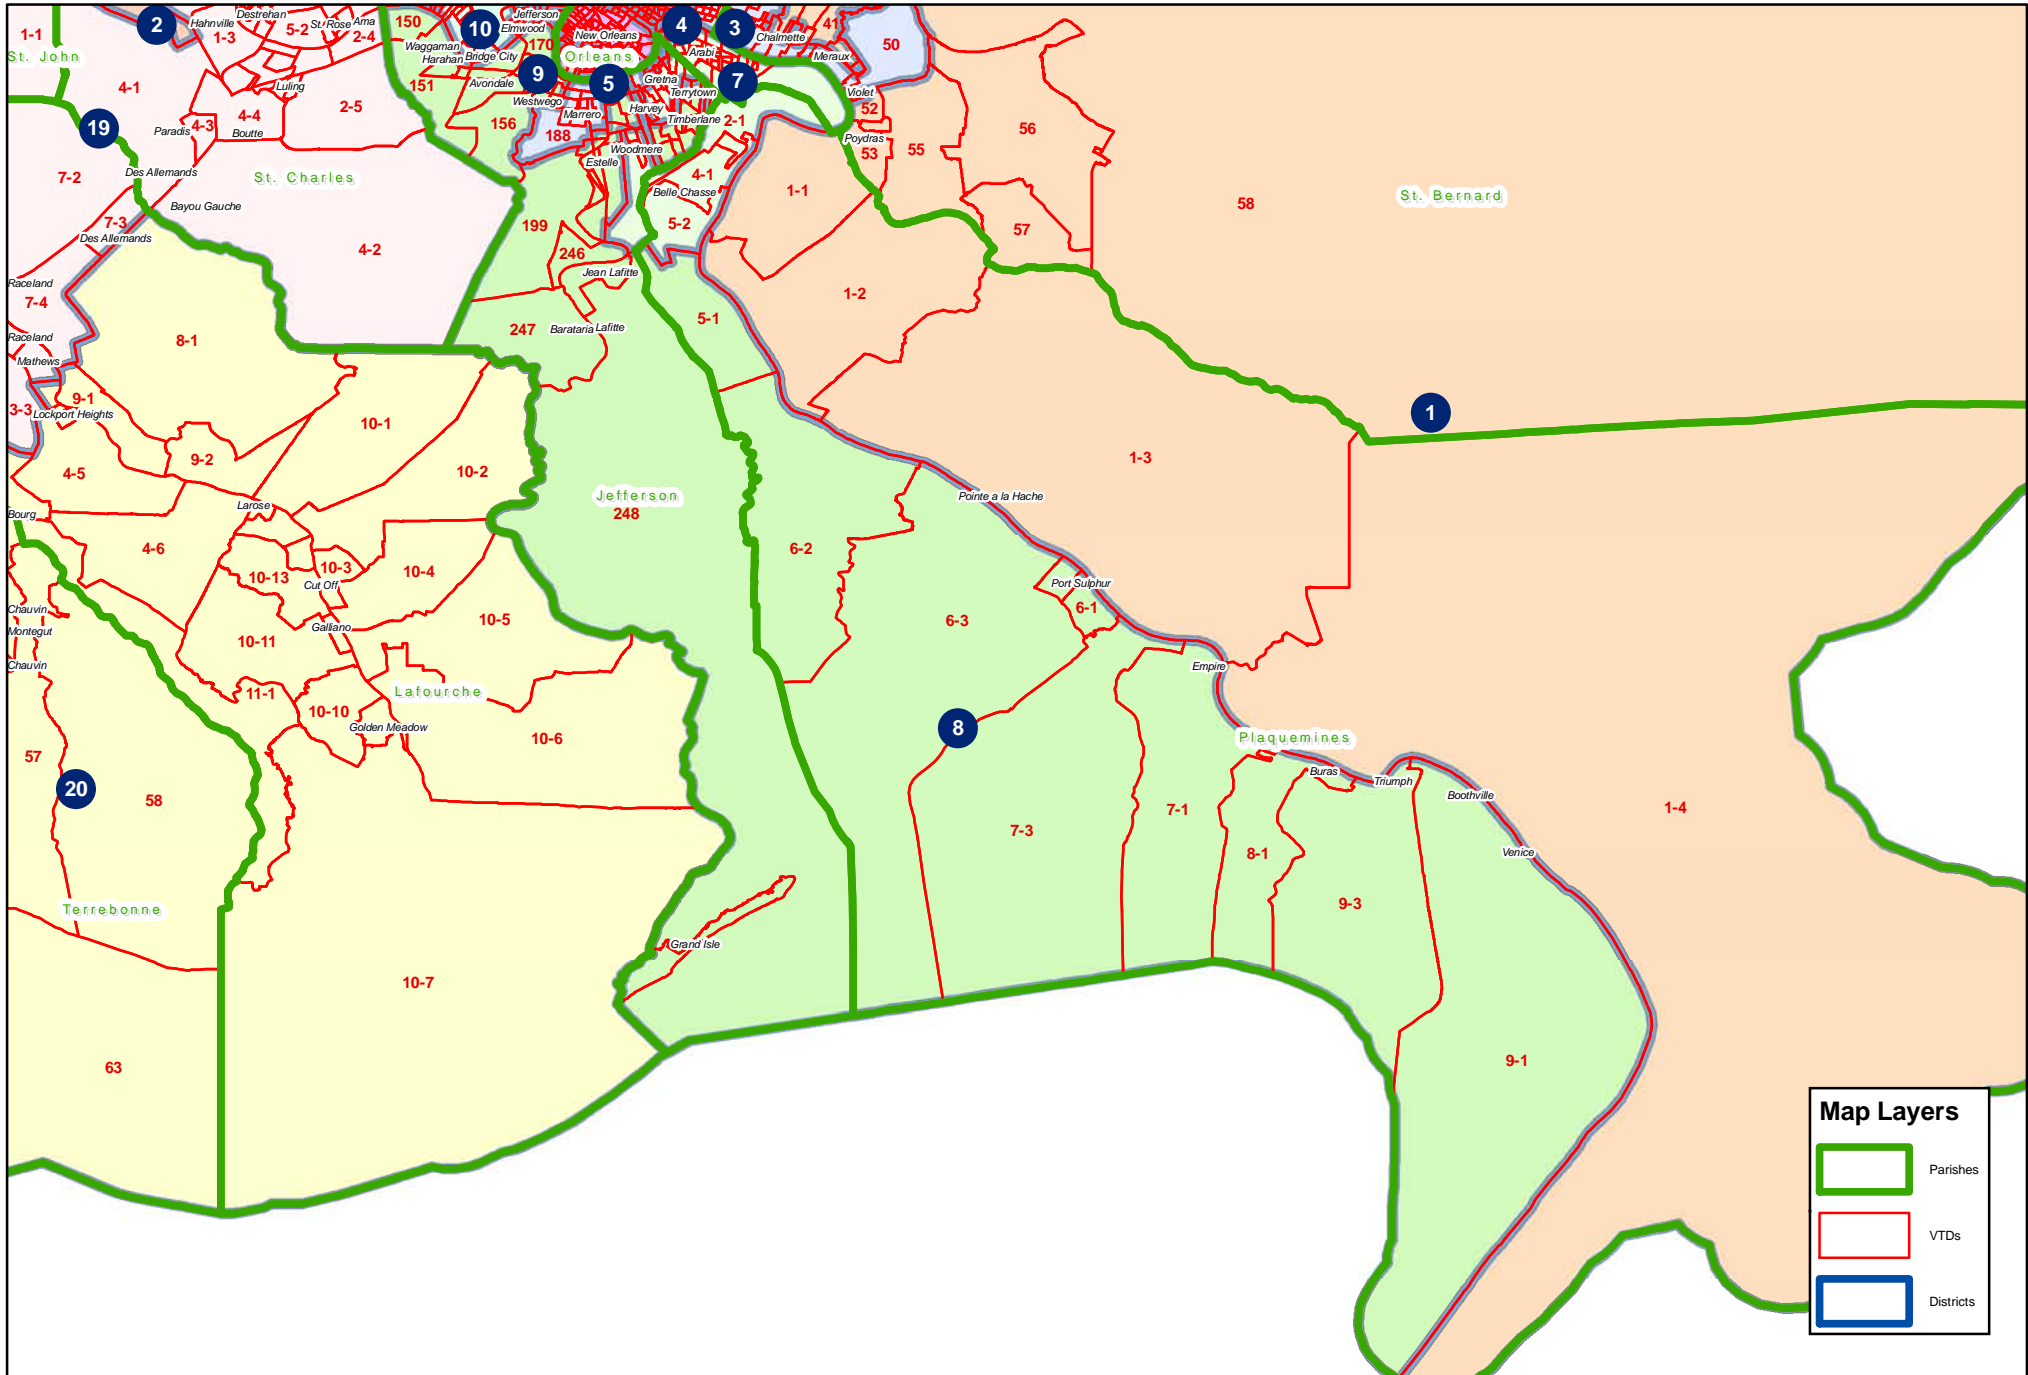

Act 24 2011 1st E.S. (SB 1 Enrolled) Monroe Bastrop area

Act 24 2011 1st E.S. (SB 1 Enrolled) Natchitoches Winnfield area

Act 24 2011 1st E.S. (SB 1 Enrolled) Ruston area

Act 24 2011 1st E.S. (SB 1 Enrolled) Shreveport Bossier area

Map Layers

- Parishes
- VTDS
- Districts

Act 24 2011 1st E.S. (SB 1 Enrolled) Senate District 1 Northshore

Act 24 2011 1st E.S. (SB 1 Enrolled) Senate District 1 Southshore (part)

Act 24 2011 1st E.S. (SB 1 Enrolled) Senate District 1

Act 24 2011 1st E.S. (SB 1 Enrolled) Senate District 2

Act 24 2011 1st E.S. (SB 1 Enrolled) Senate District 3

Act 24 2011 1st E.S. (SB 1 Enrolled) Senate District 6

Map Layers

- Parishes
- VTDs
- Districts

Act 24 2011 1st E.S. (SB 1 Enrolled) Senate District 7

Act 24 2011 1st E.S. (SB 1 Enrolled) Senate District 8 - part

Map Layers

-  Parishes
-  VTDs
-  Districts

Act 24 2011 1st E.S. (SB 1 Enrolled) Senate District 8