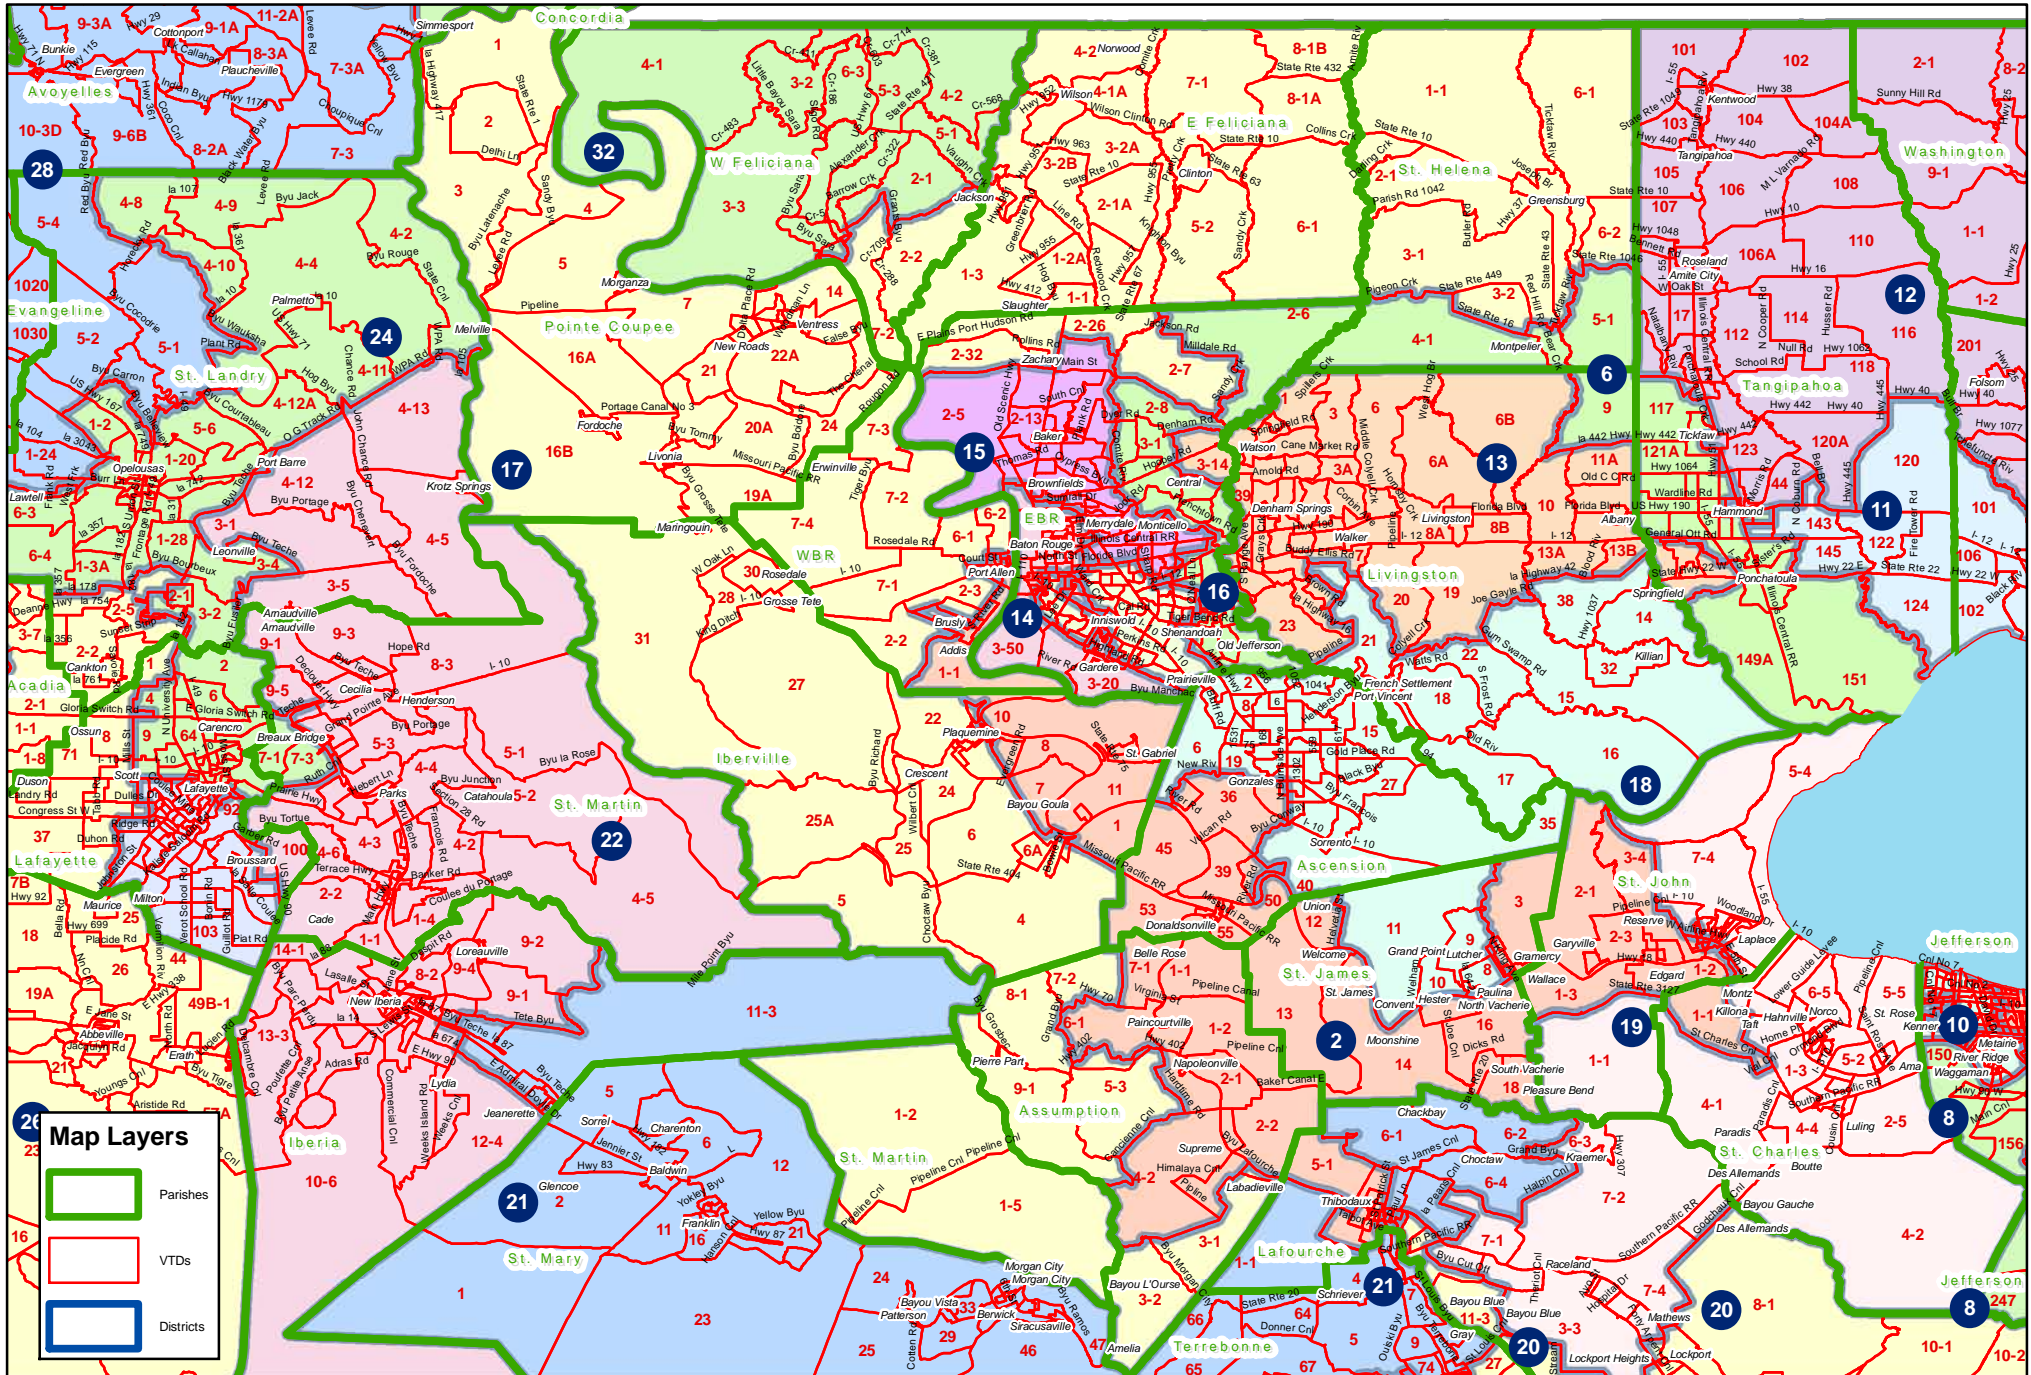

Act 24 2011 1st E.S. (SB 1 Enrolled) Senate District 17