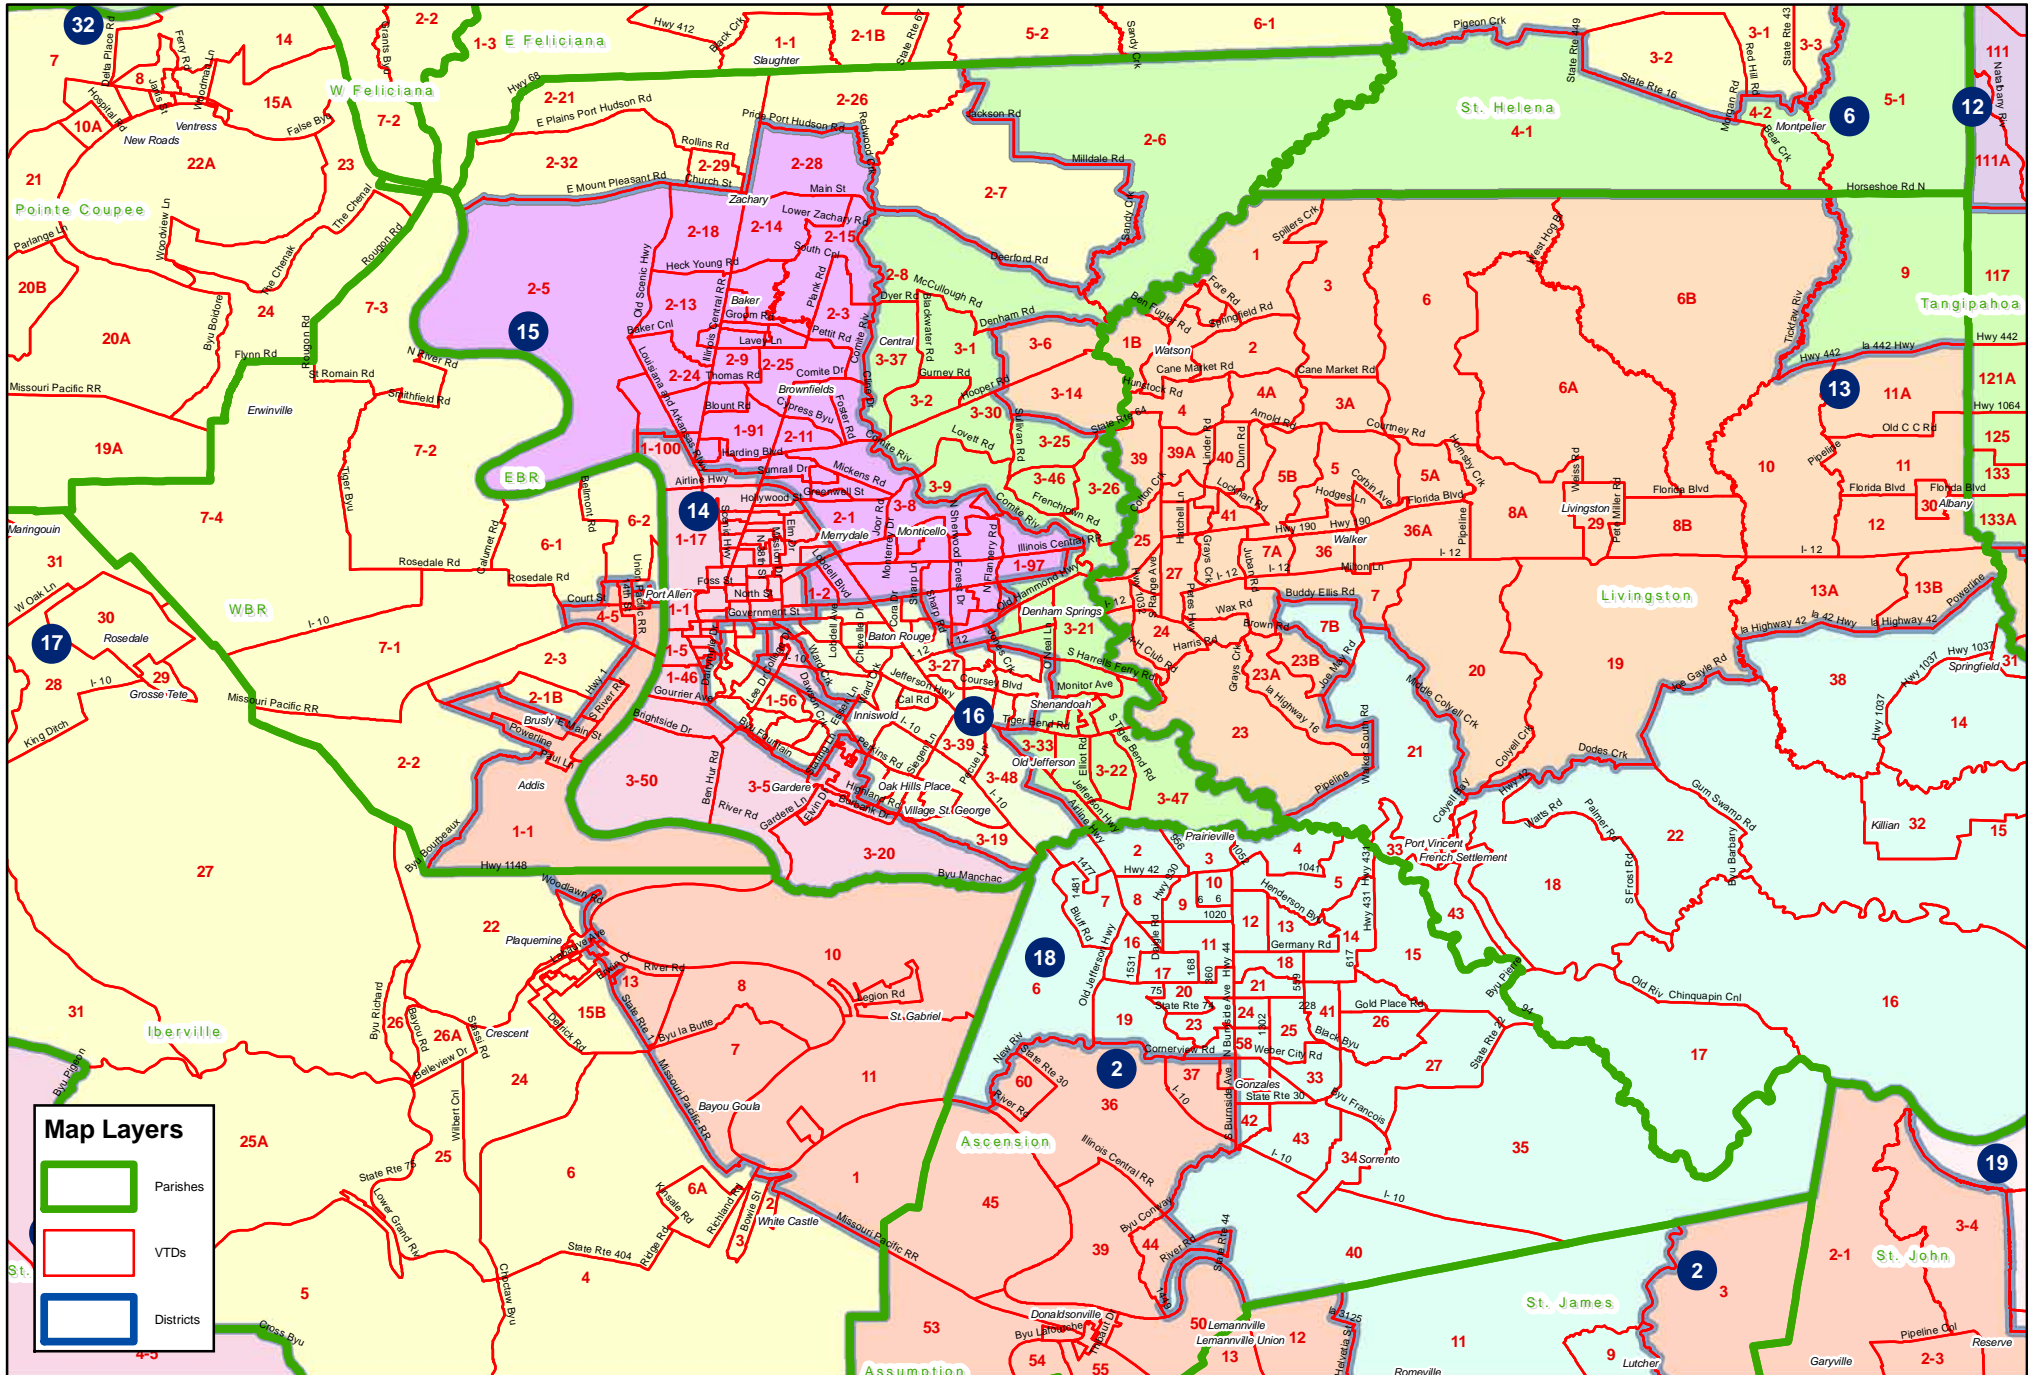

Act 24 2011 1st E.S. (Senate Bill 1 Enrolled)

Map Layers

- Parishes
- Districts

Act 24 2011 1st E.S. (SB 1 Enrolled) Alexandria area

Act 24 2011 1st E.S. (SB 1 Enrolled) Baton Rouge area

Act 24 2011 1st E.S. (SB 1 Enrolled) Hammond area

Act 24 2011 1st E.S. (SB 1 Enrolled) Houma Thibodaux area

Map Layers

- Parishes
- VTDS
- Districts

Act 24 2011 1st E.S. (SB 1 Enrolled) Jefferson - Orleans

Act 24 2011 1st E.S. (SB 1 Enrolled) Lafayette area

Act 24 2011 1st E.S. (SB 1 Enrolled) Monroe Bastrop area

Act 24 2011 1st E.S. (SB 1 Enrolled) Natchitoches Winnfield area

Act 24 2011 1st E.S. (SB 1 Enrolled) Ruston area

Act 24 2011 1st E.S. (SB 1 Enrolled) Shreveport Bossier area