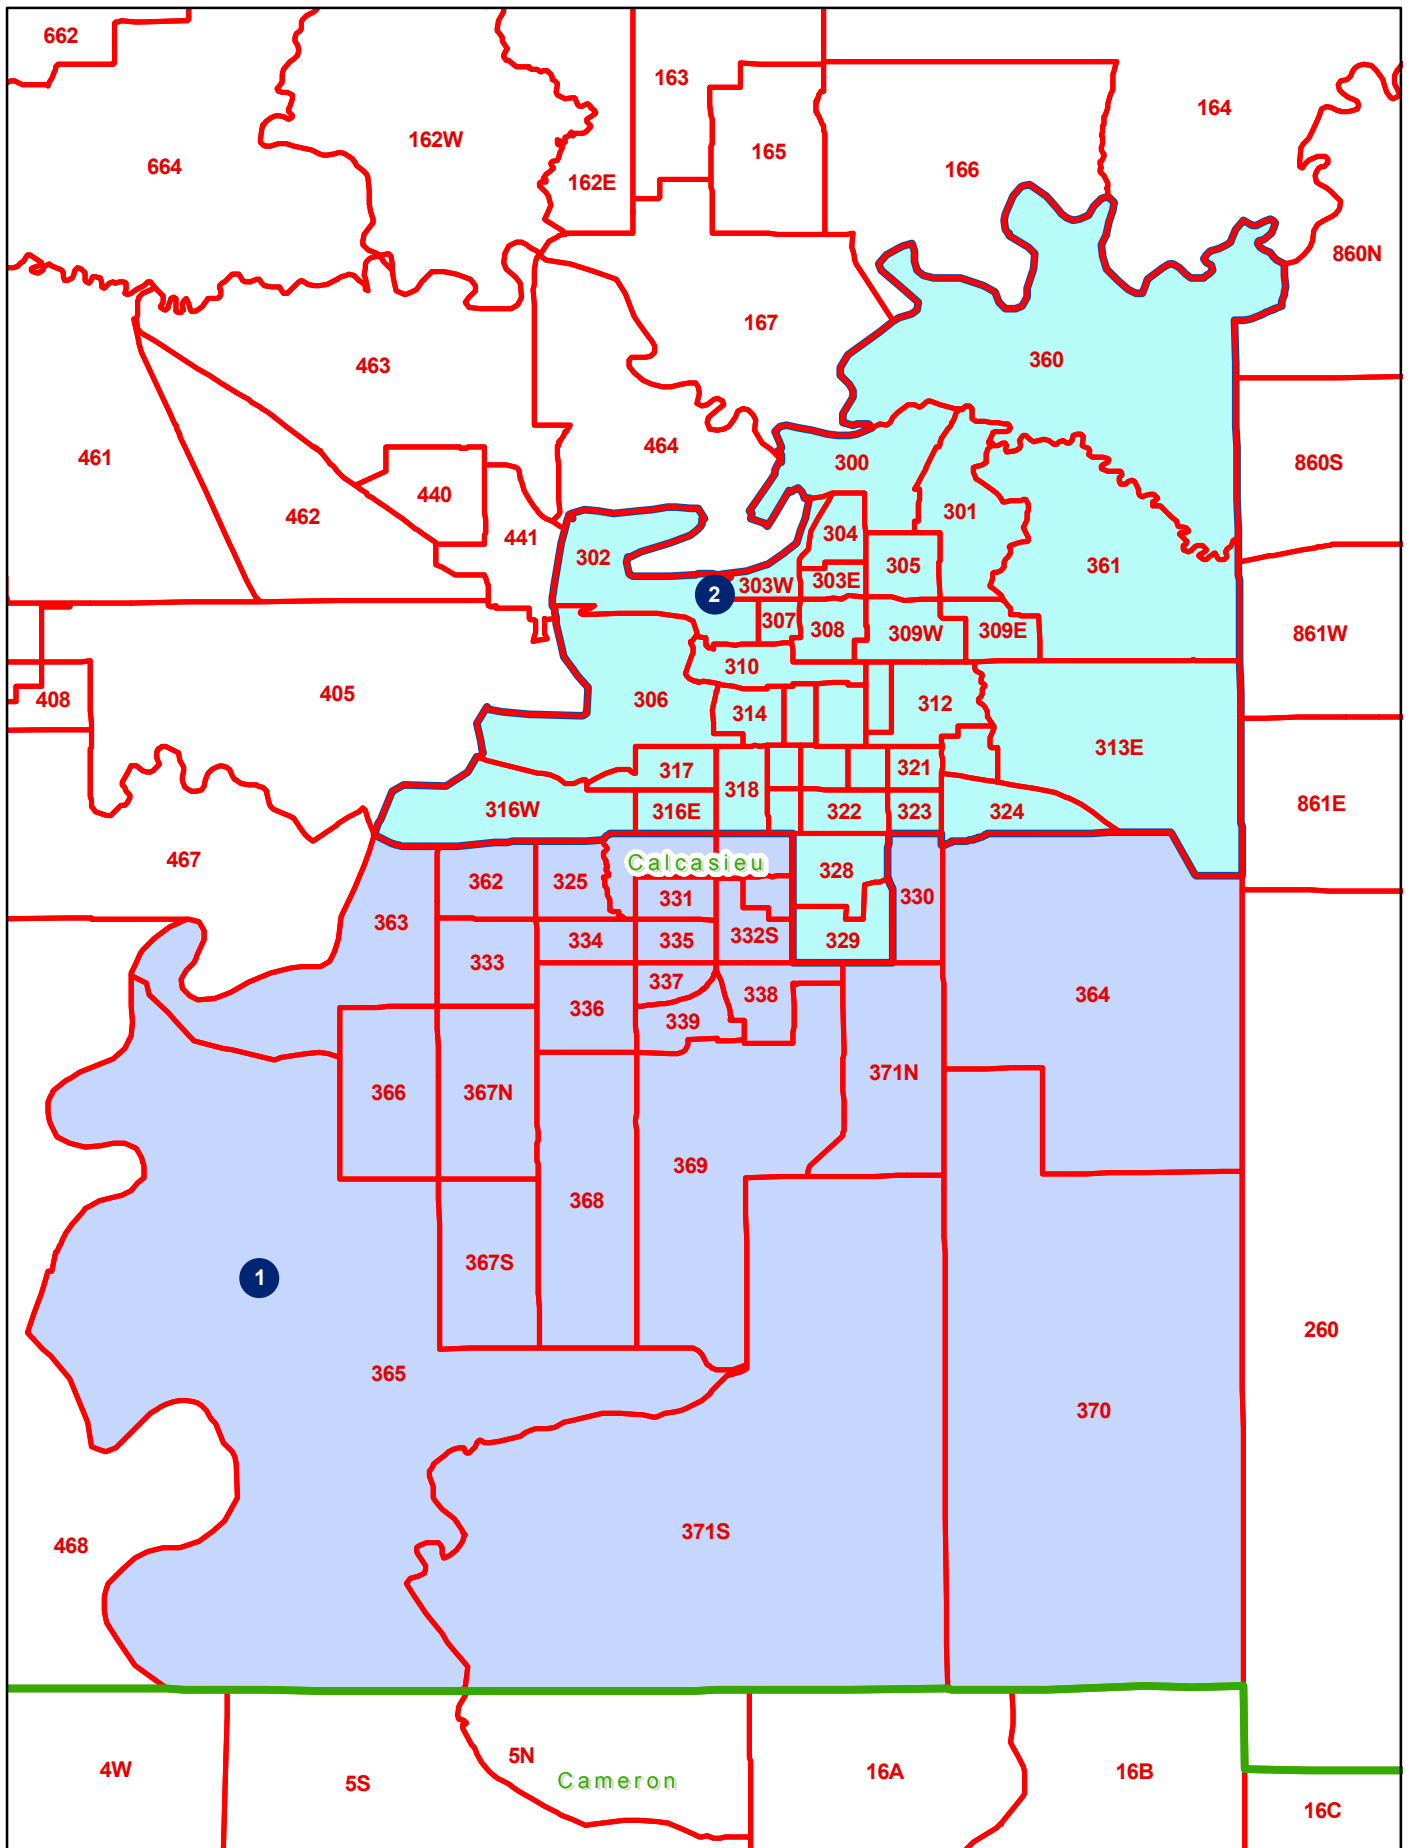

Proposed Election Sections -- Lake Charles City Court

Note: Although not depicted in the map, a portion of Precinct 360 is not included in proposed election section 2.