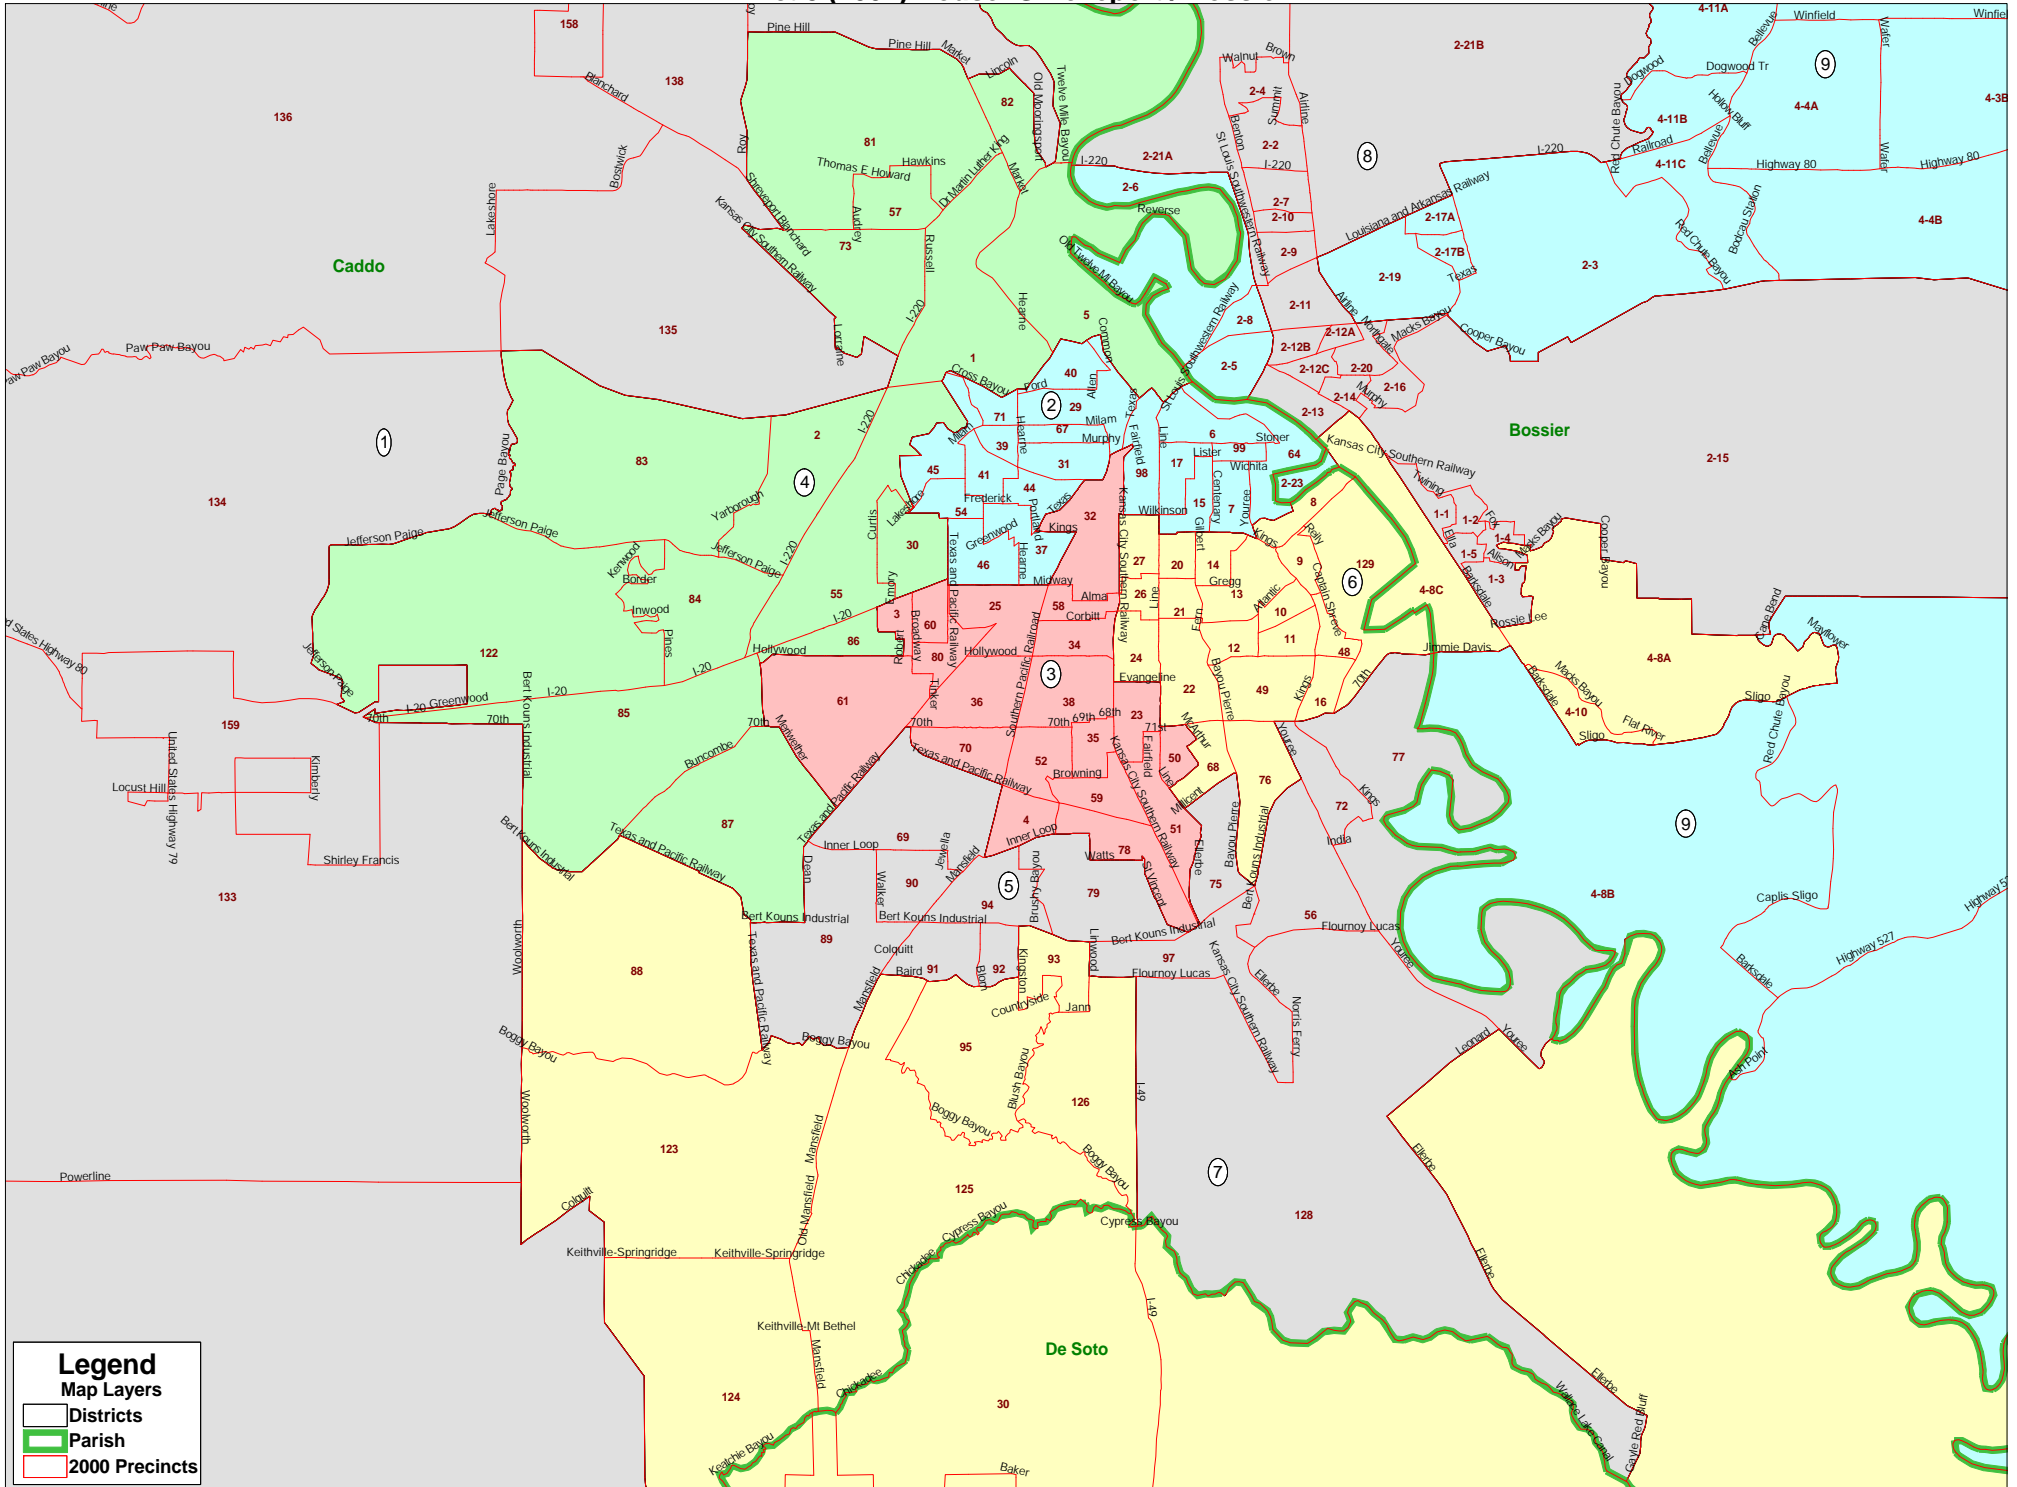

# Act 3 (2001) House: Shreveport / Bossier

**Legend**

**Map Layers**

- Districts
- Parish
- 2000 Precincts