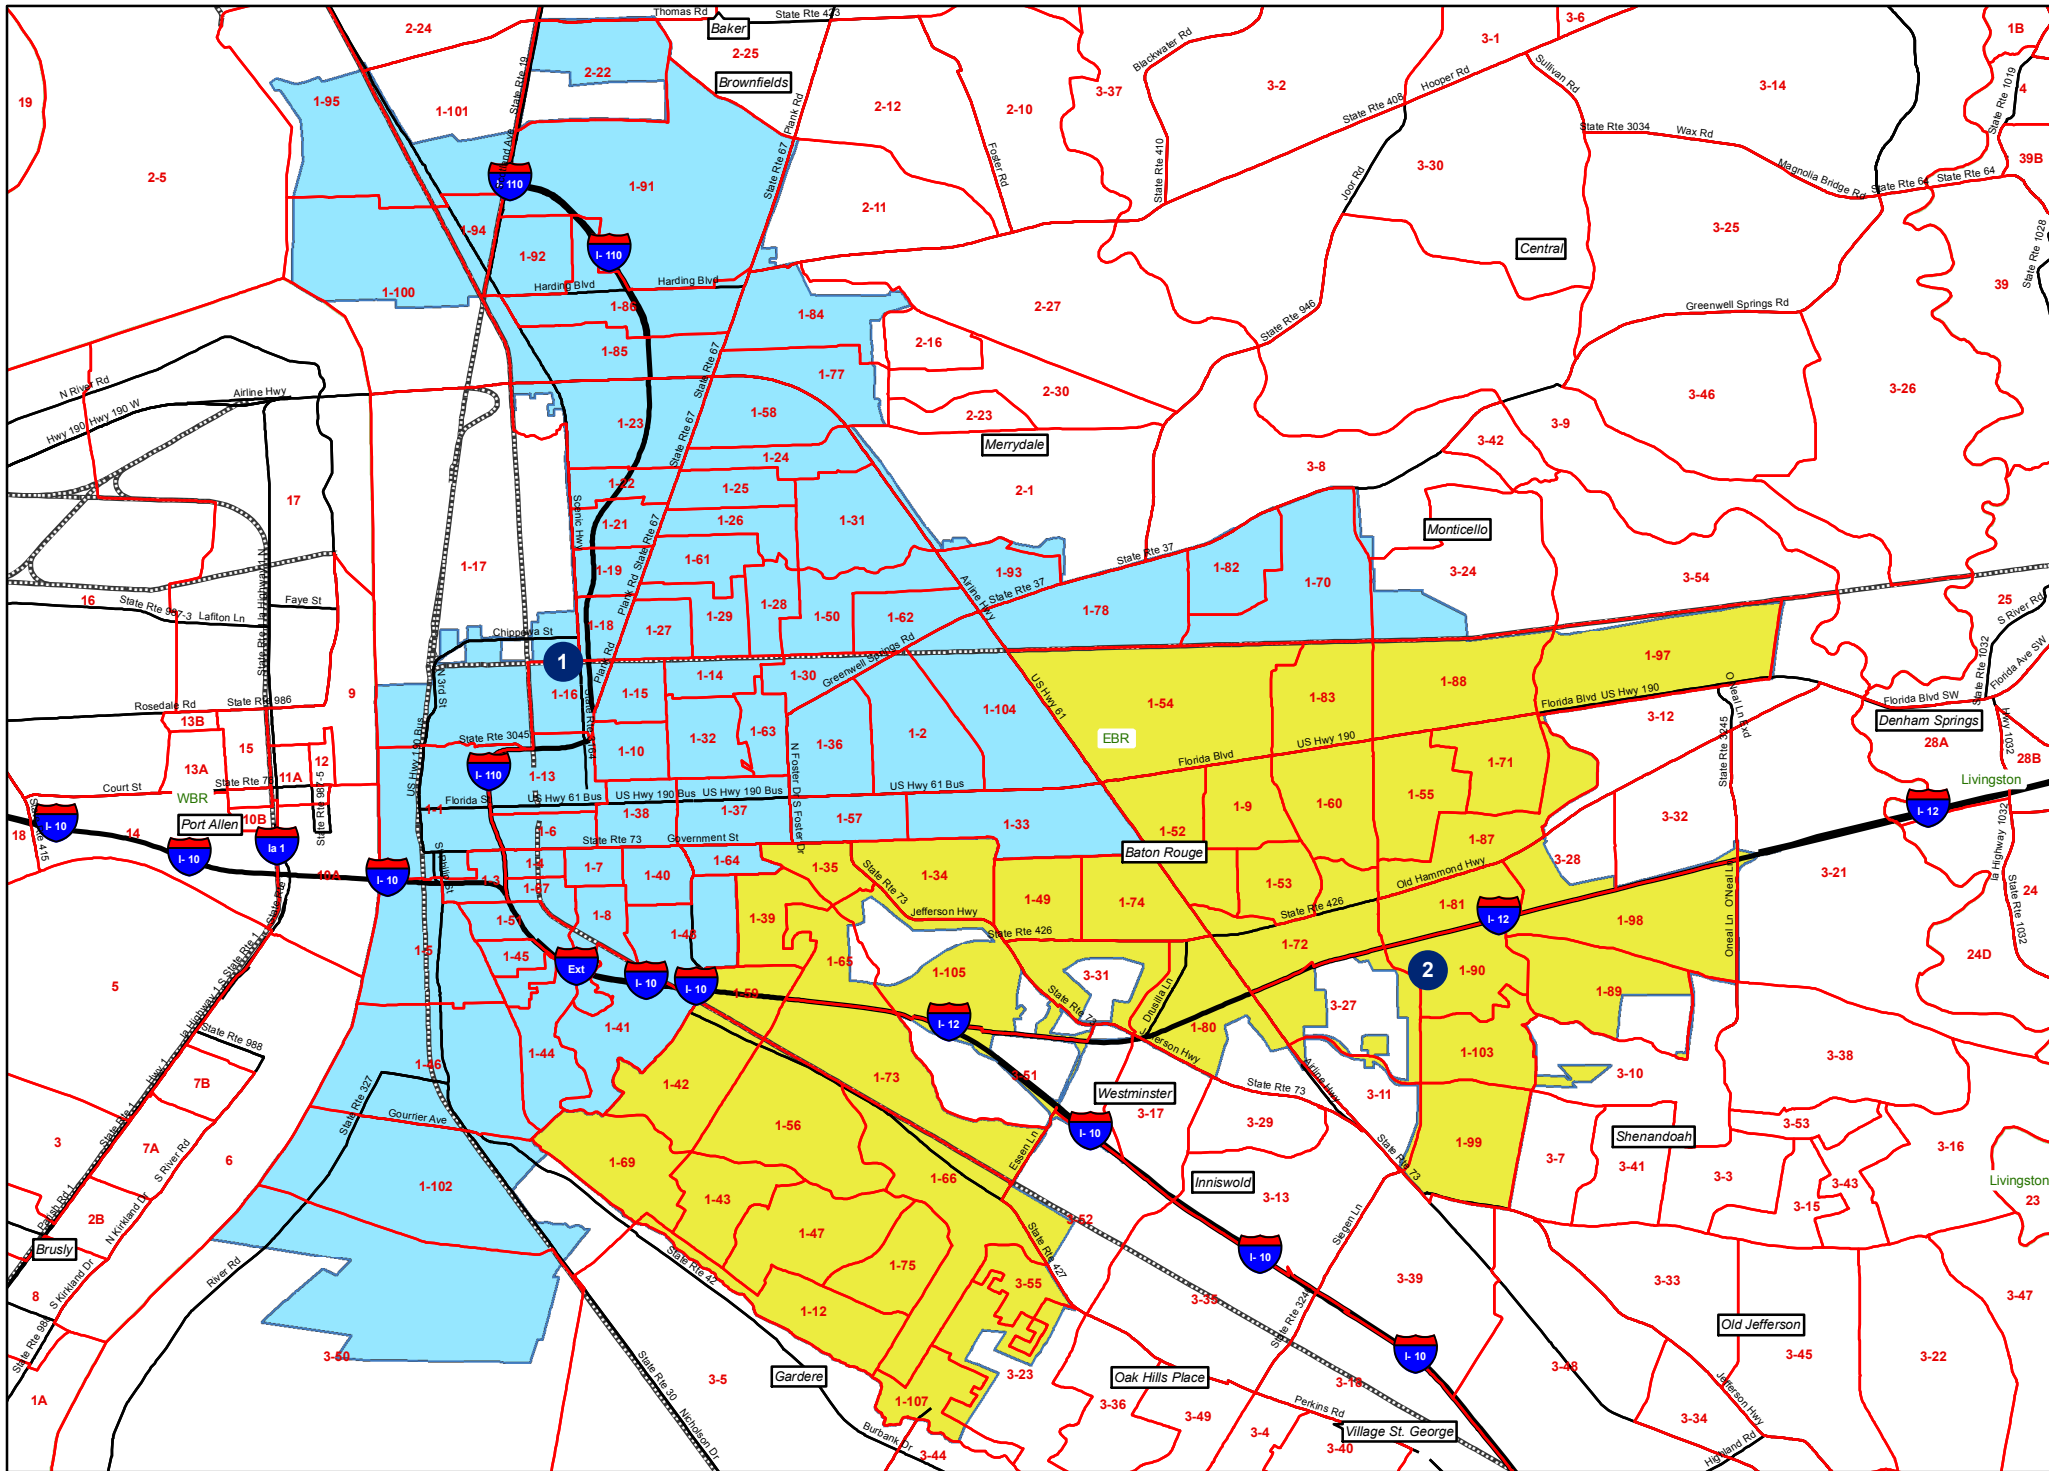

# Proposed Baton Rouge City Court Districts

NOTE: Portions of East Baton Rouge Parish, including parts of Precincts 1-102 and 3-5, were annexed into the City of Baton Rouge post 2010 Census and are not reflected in this map. Those parts of Precincts 1-102 and 3-5 are assigned to Election Section 1 in the proposed legislation. (13RS-422)